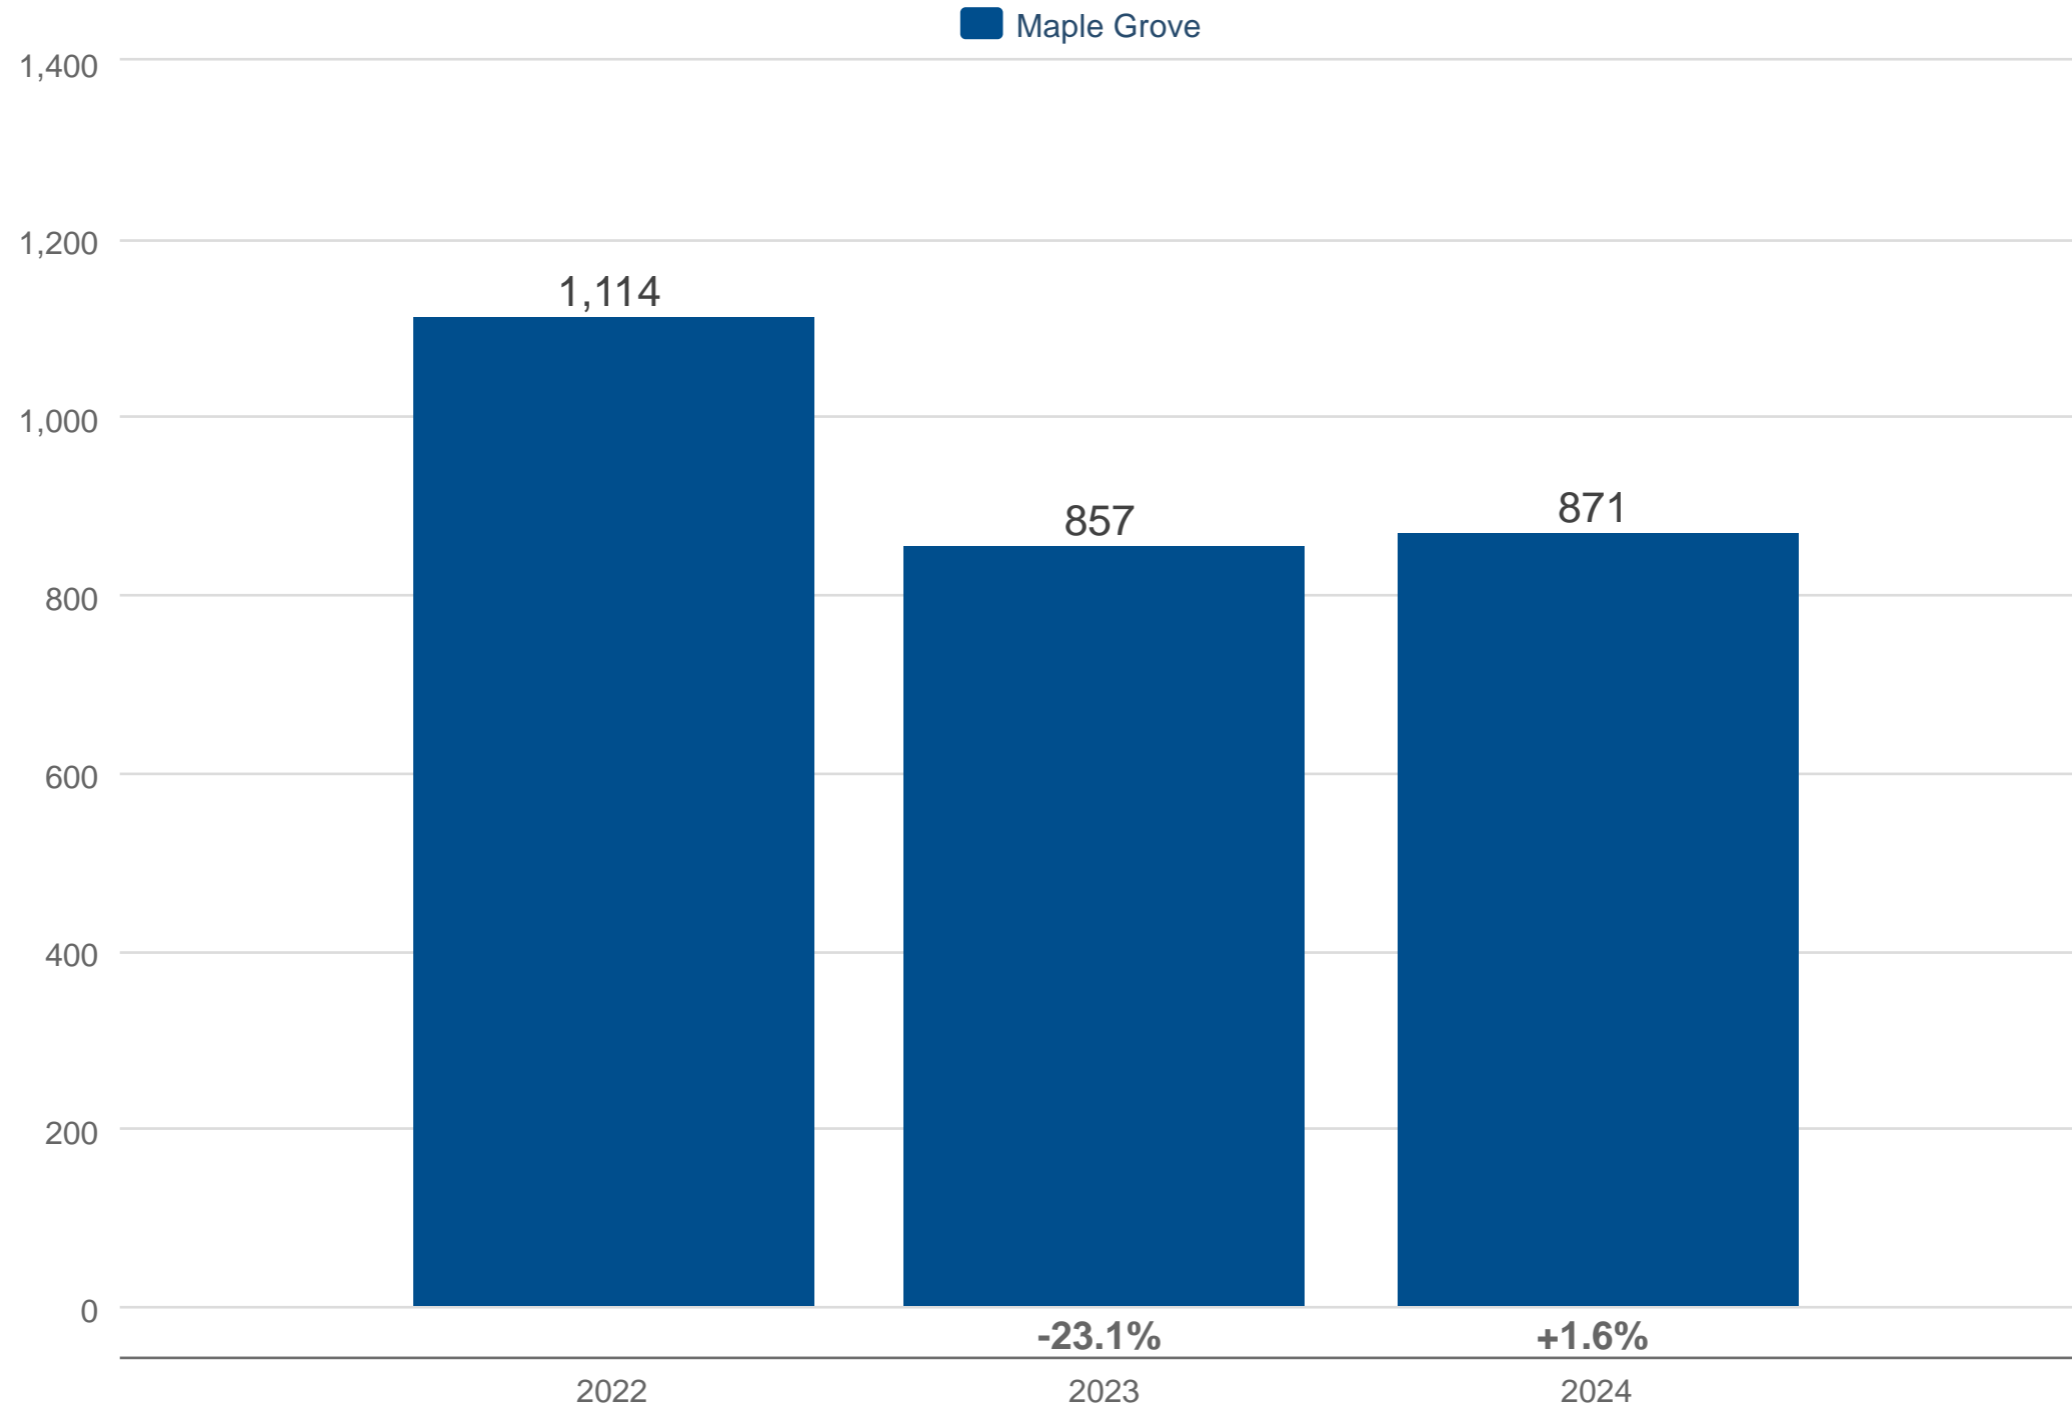

Aaron Blackman

Century 21 Atwood

Office: 952-210-2533
aaron@aaronblackman.com

October Closed Sales

Maple Grove

Each data point represents year-to-date activity. Data is from November 9, 2024.

All data from NorthstarMLS. Data deemed reliable but not guaranteed. InfoSparks © 2024 ShowingTime.