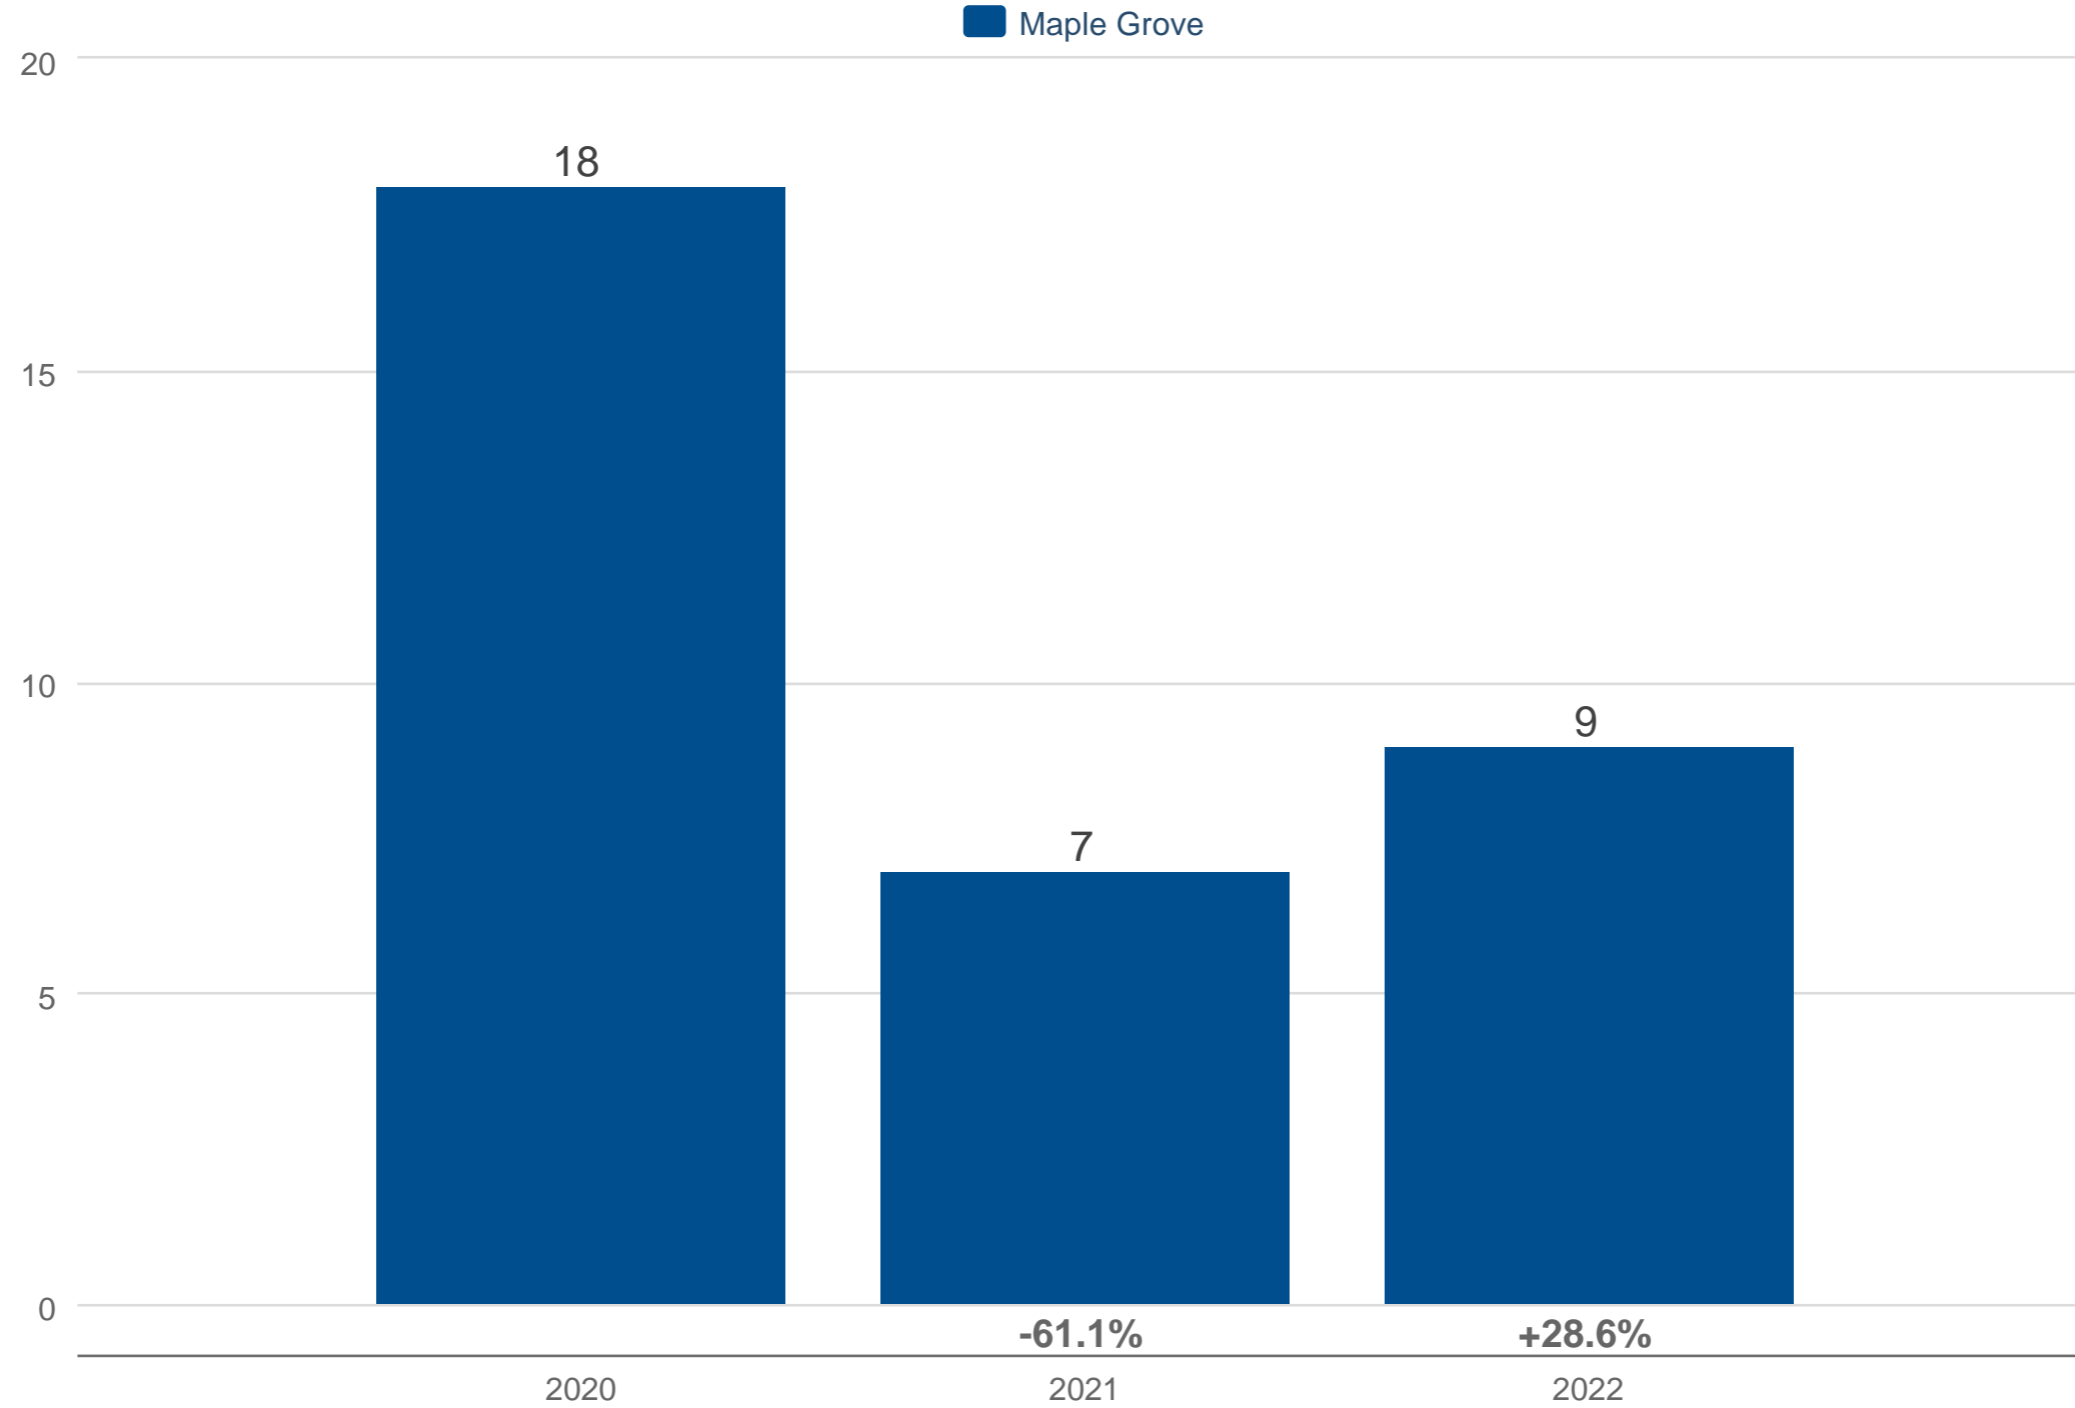

### July Median Days on Market

Maple Grove

Each data point represents year-to-date activity. Data is from August 7, 2022.

All data from NorthstarMLS. Data deemed reliable but not guaranteed. InfoSparks © 2022 ShowingTime.