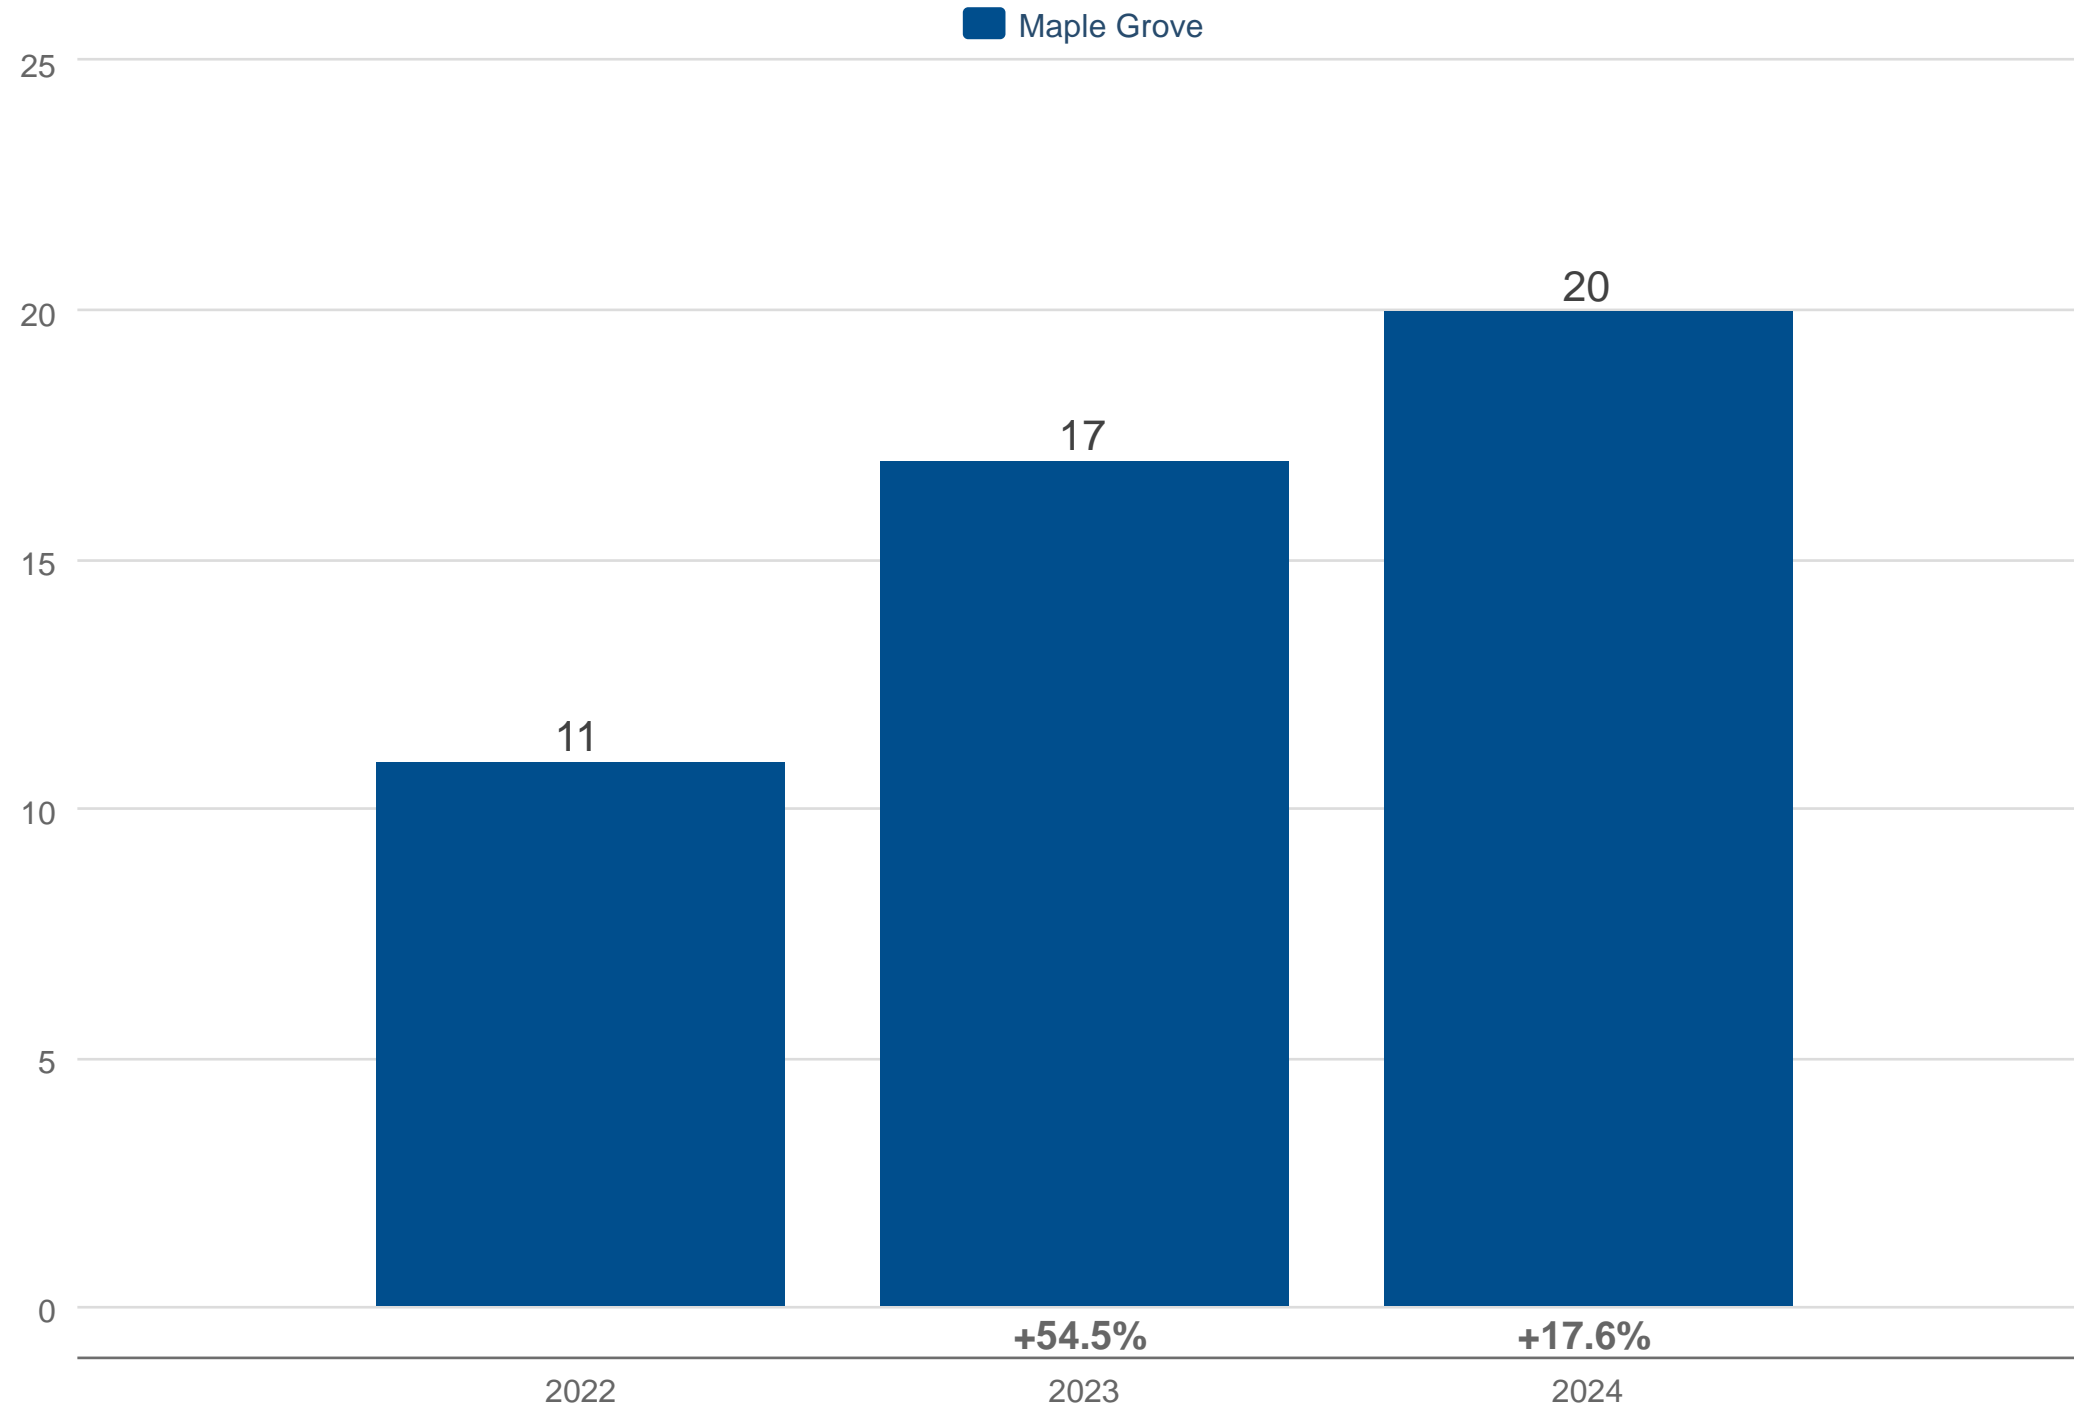

Aaron Blackman

Century 21 Atwood

Office: 952-210-2533
aaron@aaronblackman.com

October Median Days on Market

Maple Grove

Each data point represents year-to-date activity. Data is from November 9, 2024.

All data from NorthstarMLS. Data deemed reliable but not guaranteed. InfoSparks © 2024 ShowingTime.