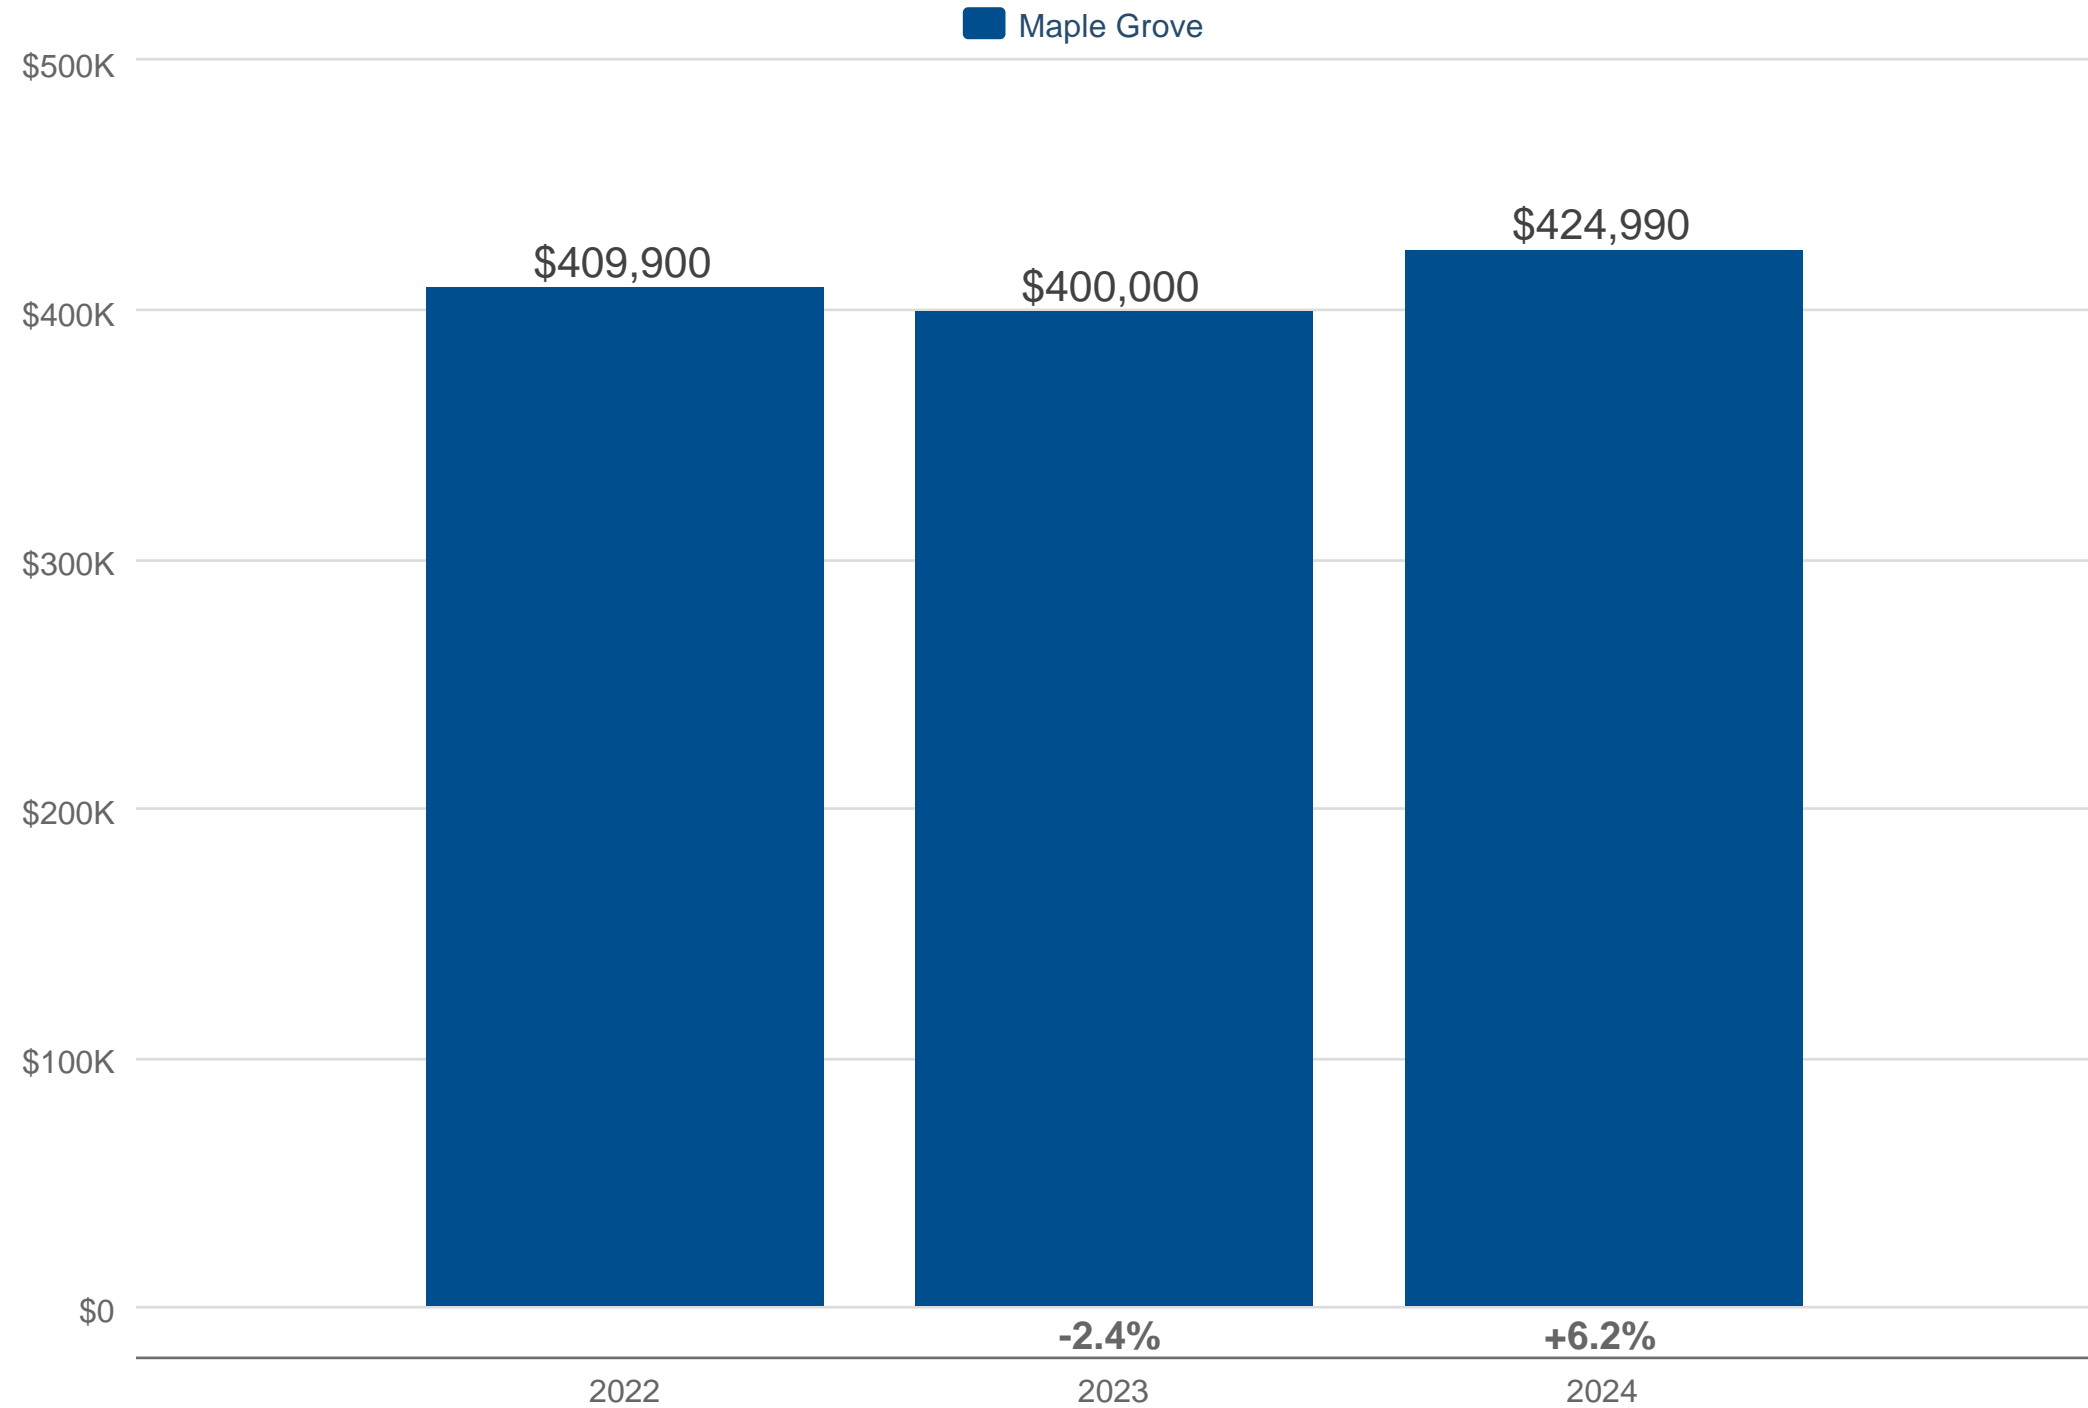

### October Median Original List Price

Maple Grove

Each data point represents year-to-date activity. Data is from November 9, 2024.

All data from NorthstarMLS. Data deemed reliable but not guaranteed. InfoSparks © 2024 ShowingTime.