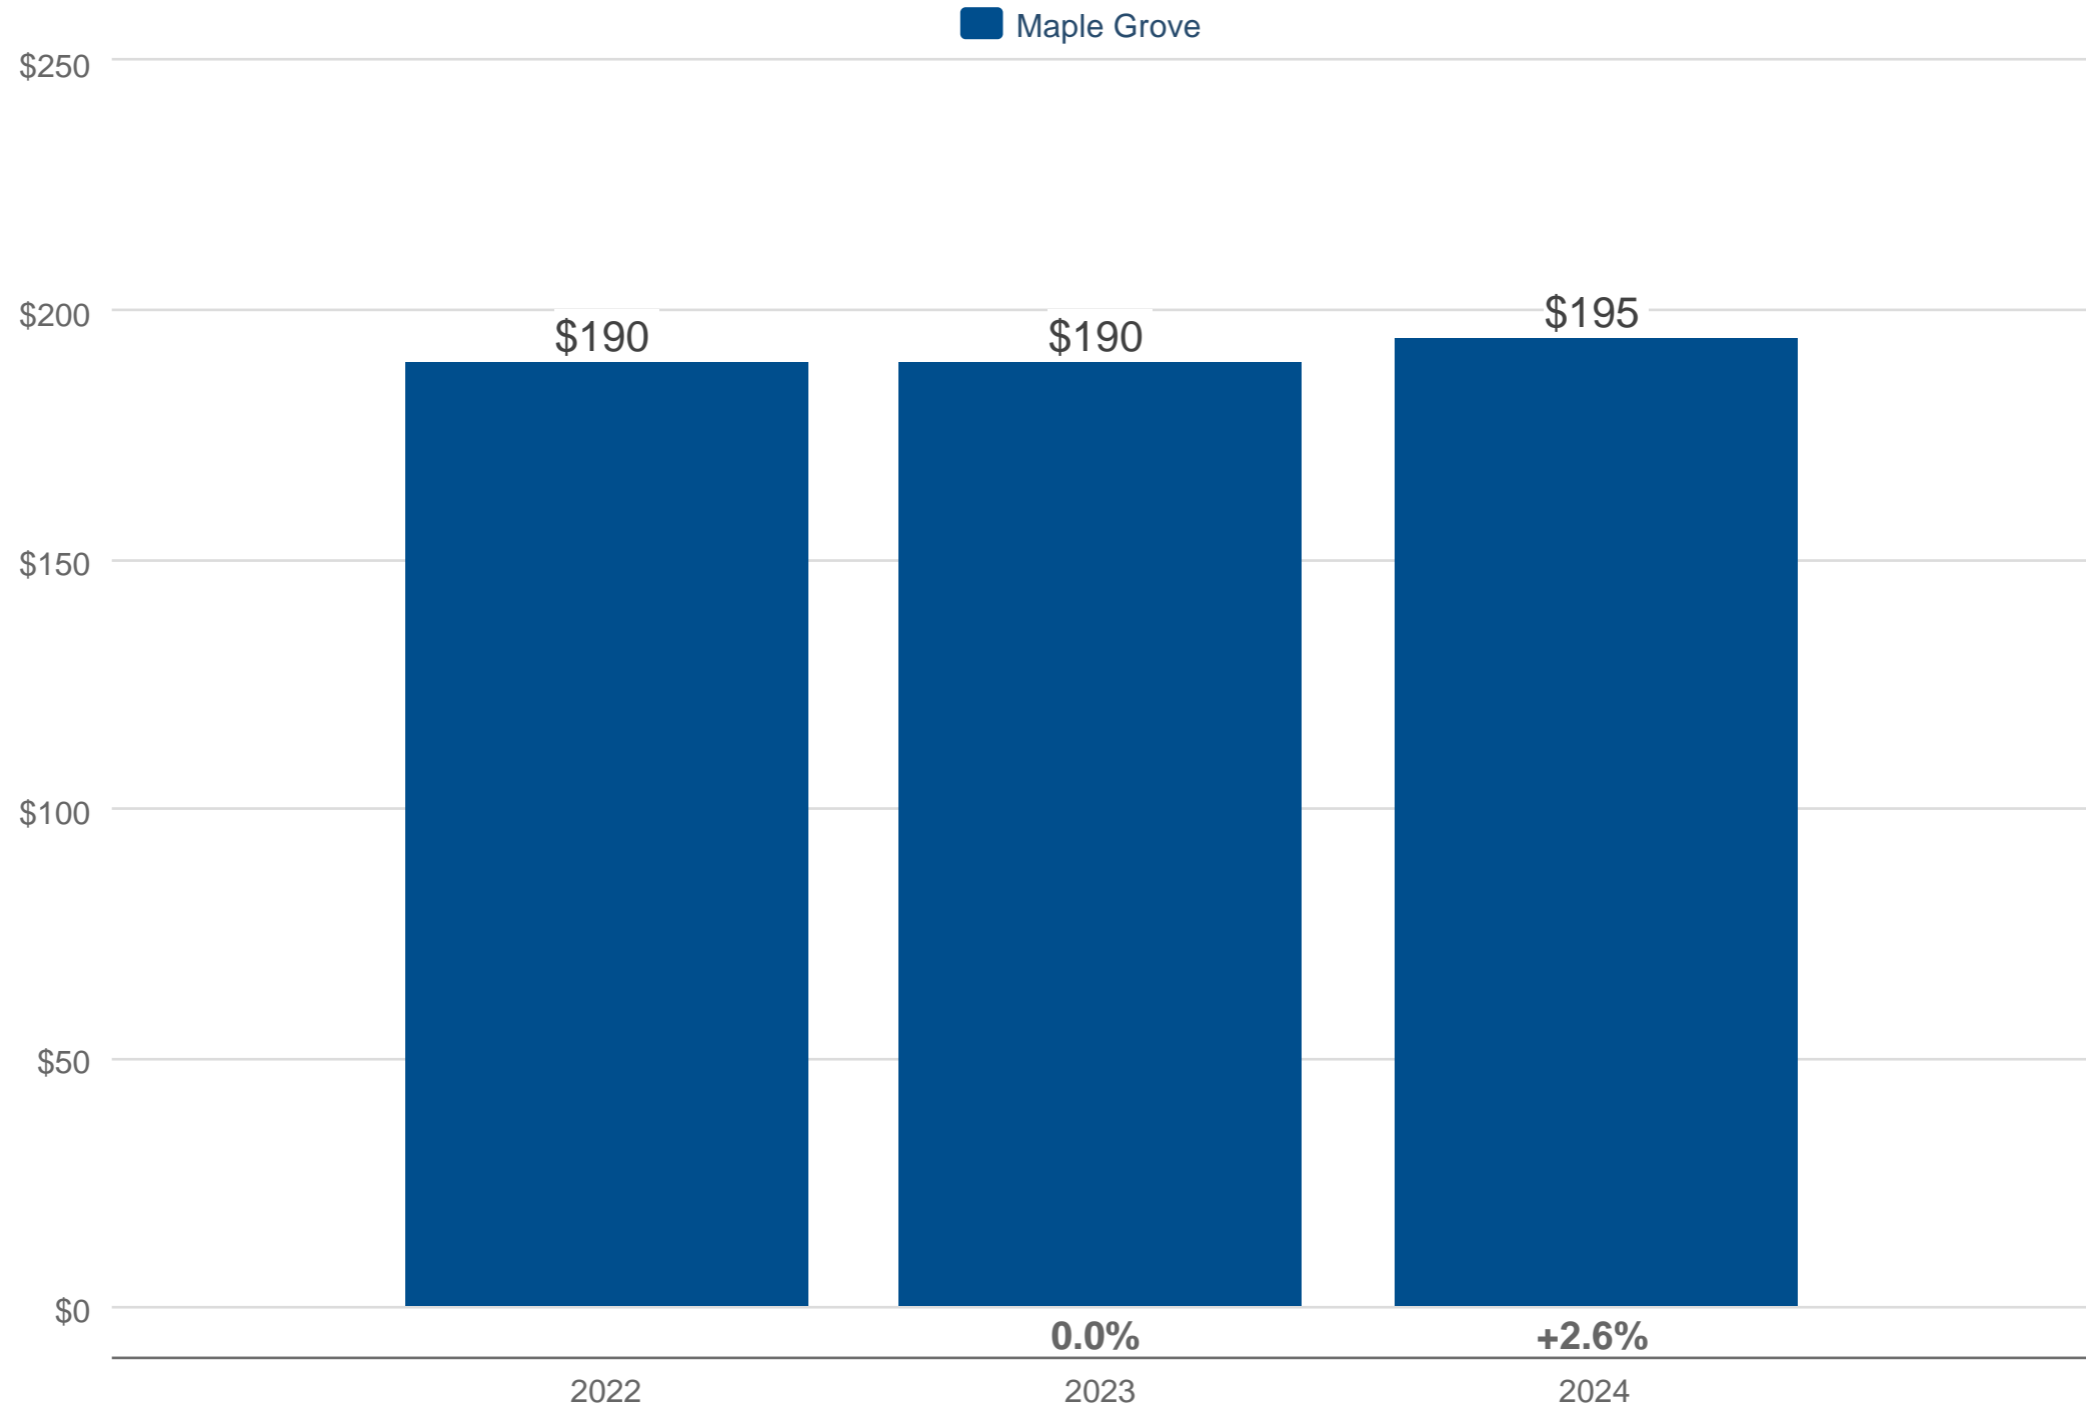

Aaron Blackman

Century 21 Atwood

Office: 952-210-2533
aaron@aaronblackman.com

October Median Price Per Square Foot

Maple Grove

Each data point represents year-to-date activity. Data is from November 9, 2024.