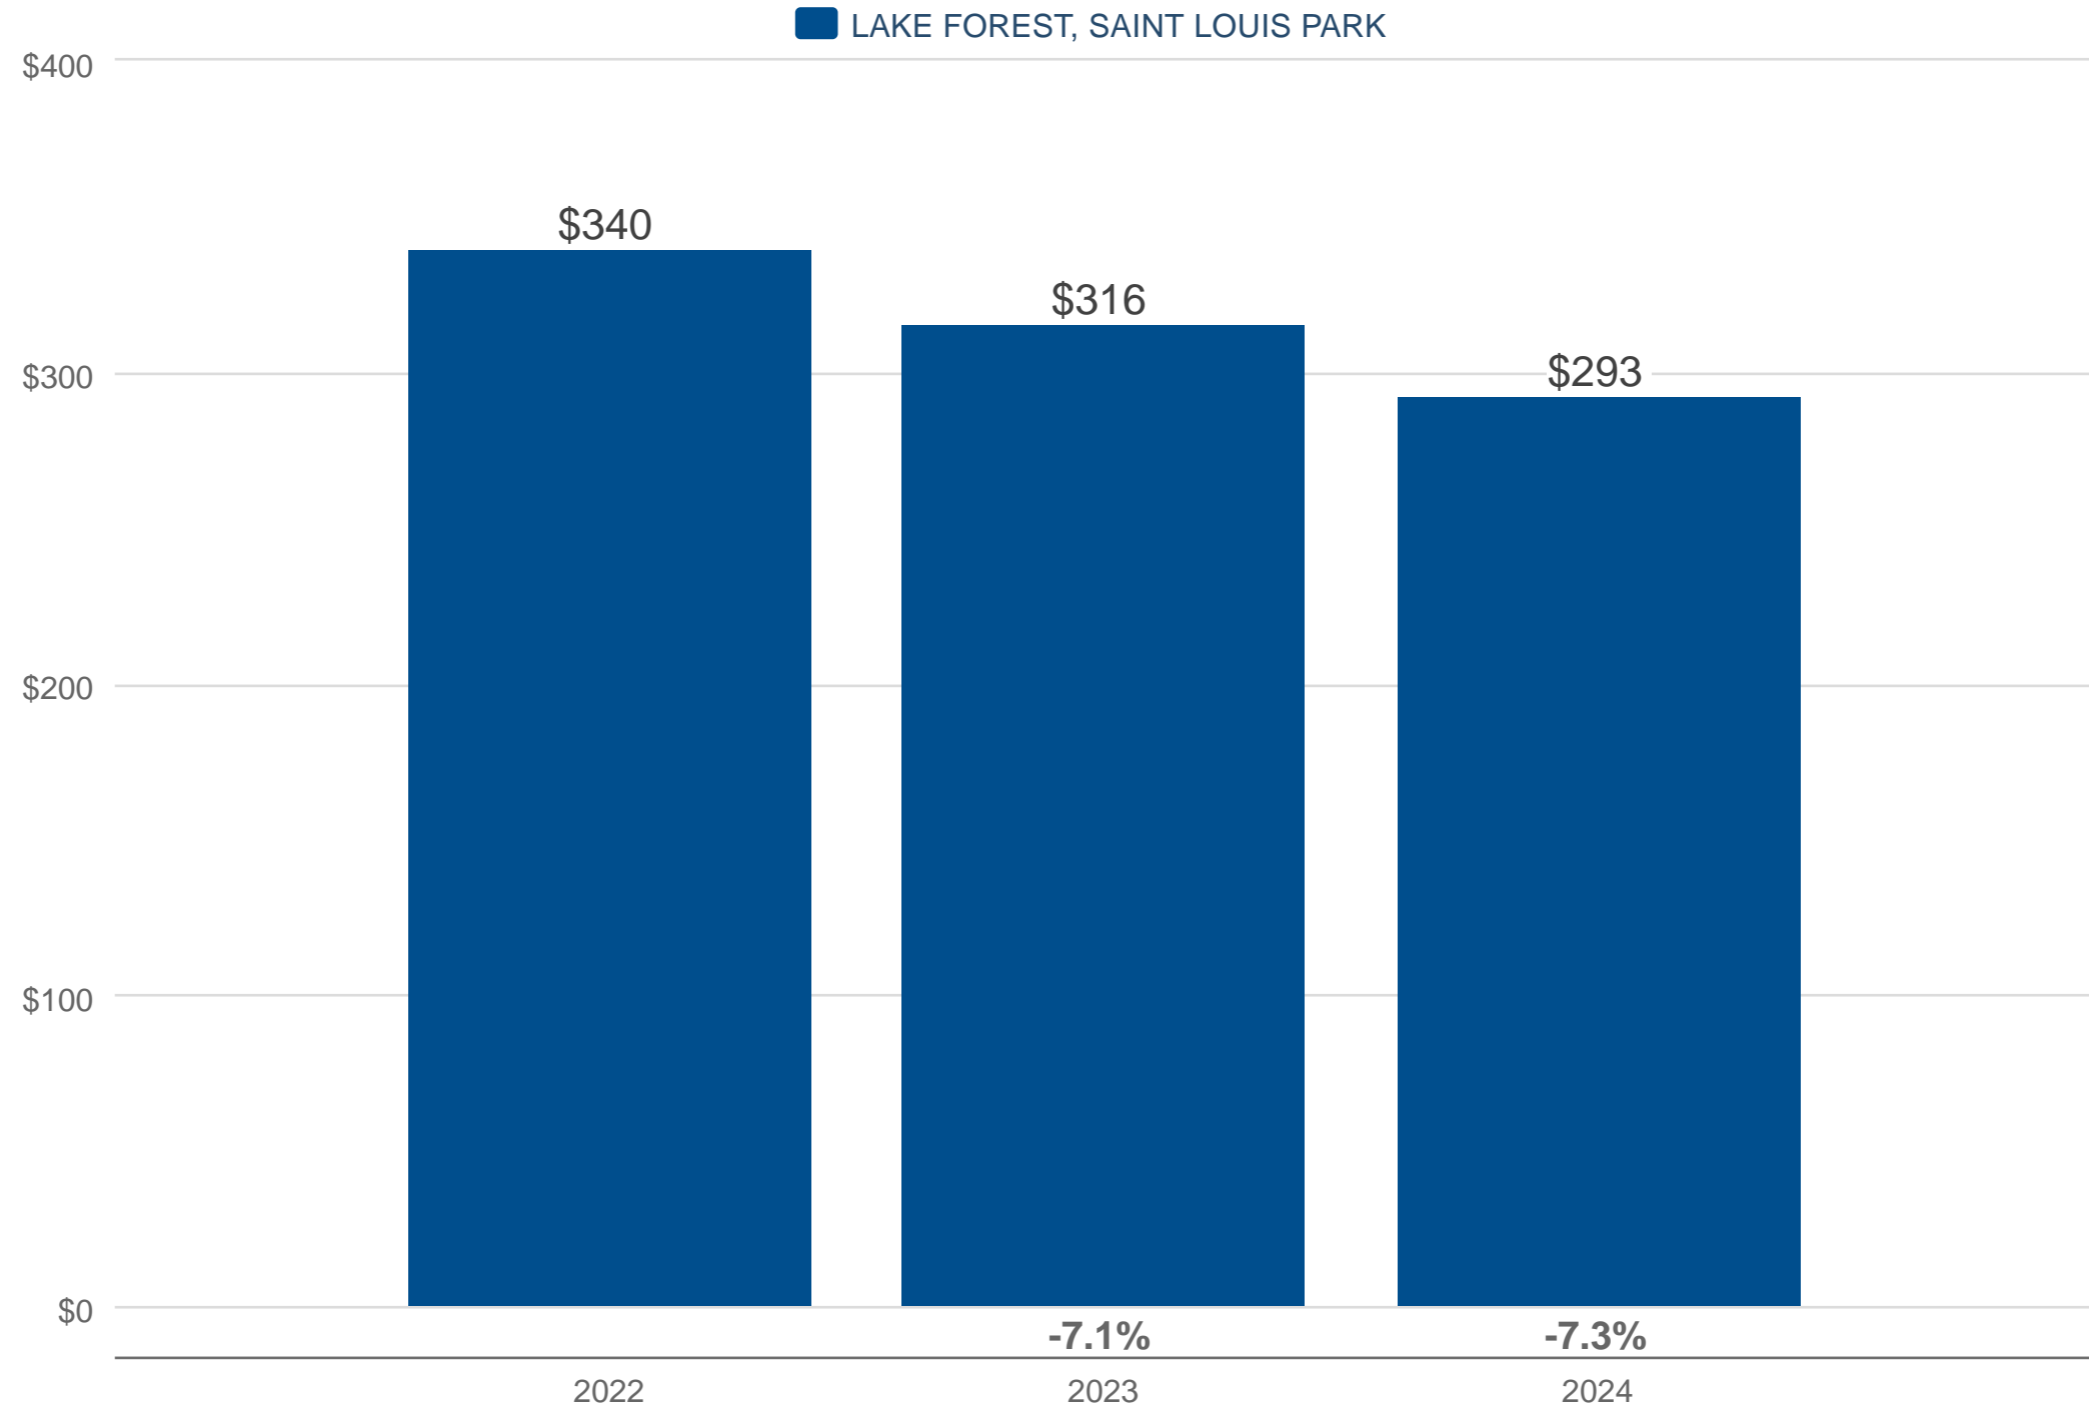

Aaron Blackman

Century 21 Atwood

Office: 952-210-2533
aaron@aaronblackman.com

October Median Price Per Square Foot

LAKE FOREST, SAINT LOUIS PARK*

Each data point represents year-to-date activity. Data is from November 9, 2024.

* User-defined area. All data from NorthstarMLS. Data deemed reliable but not guaranteed. InfoSparks © 2024 ShowingTime.