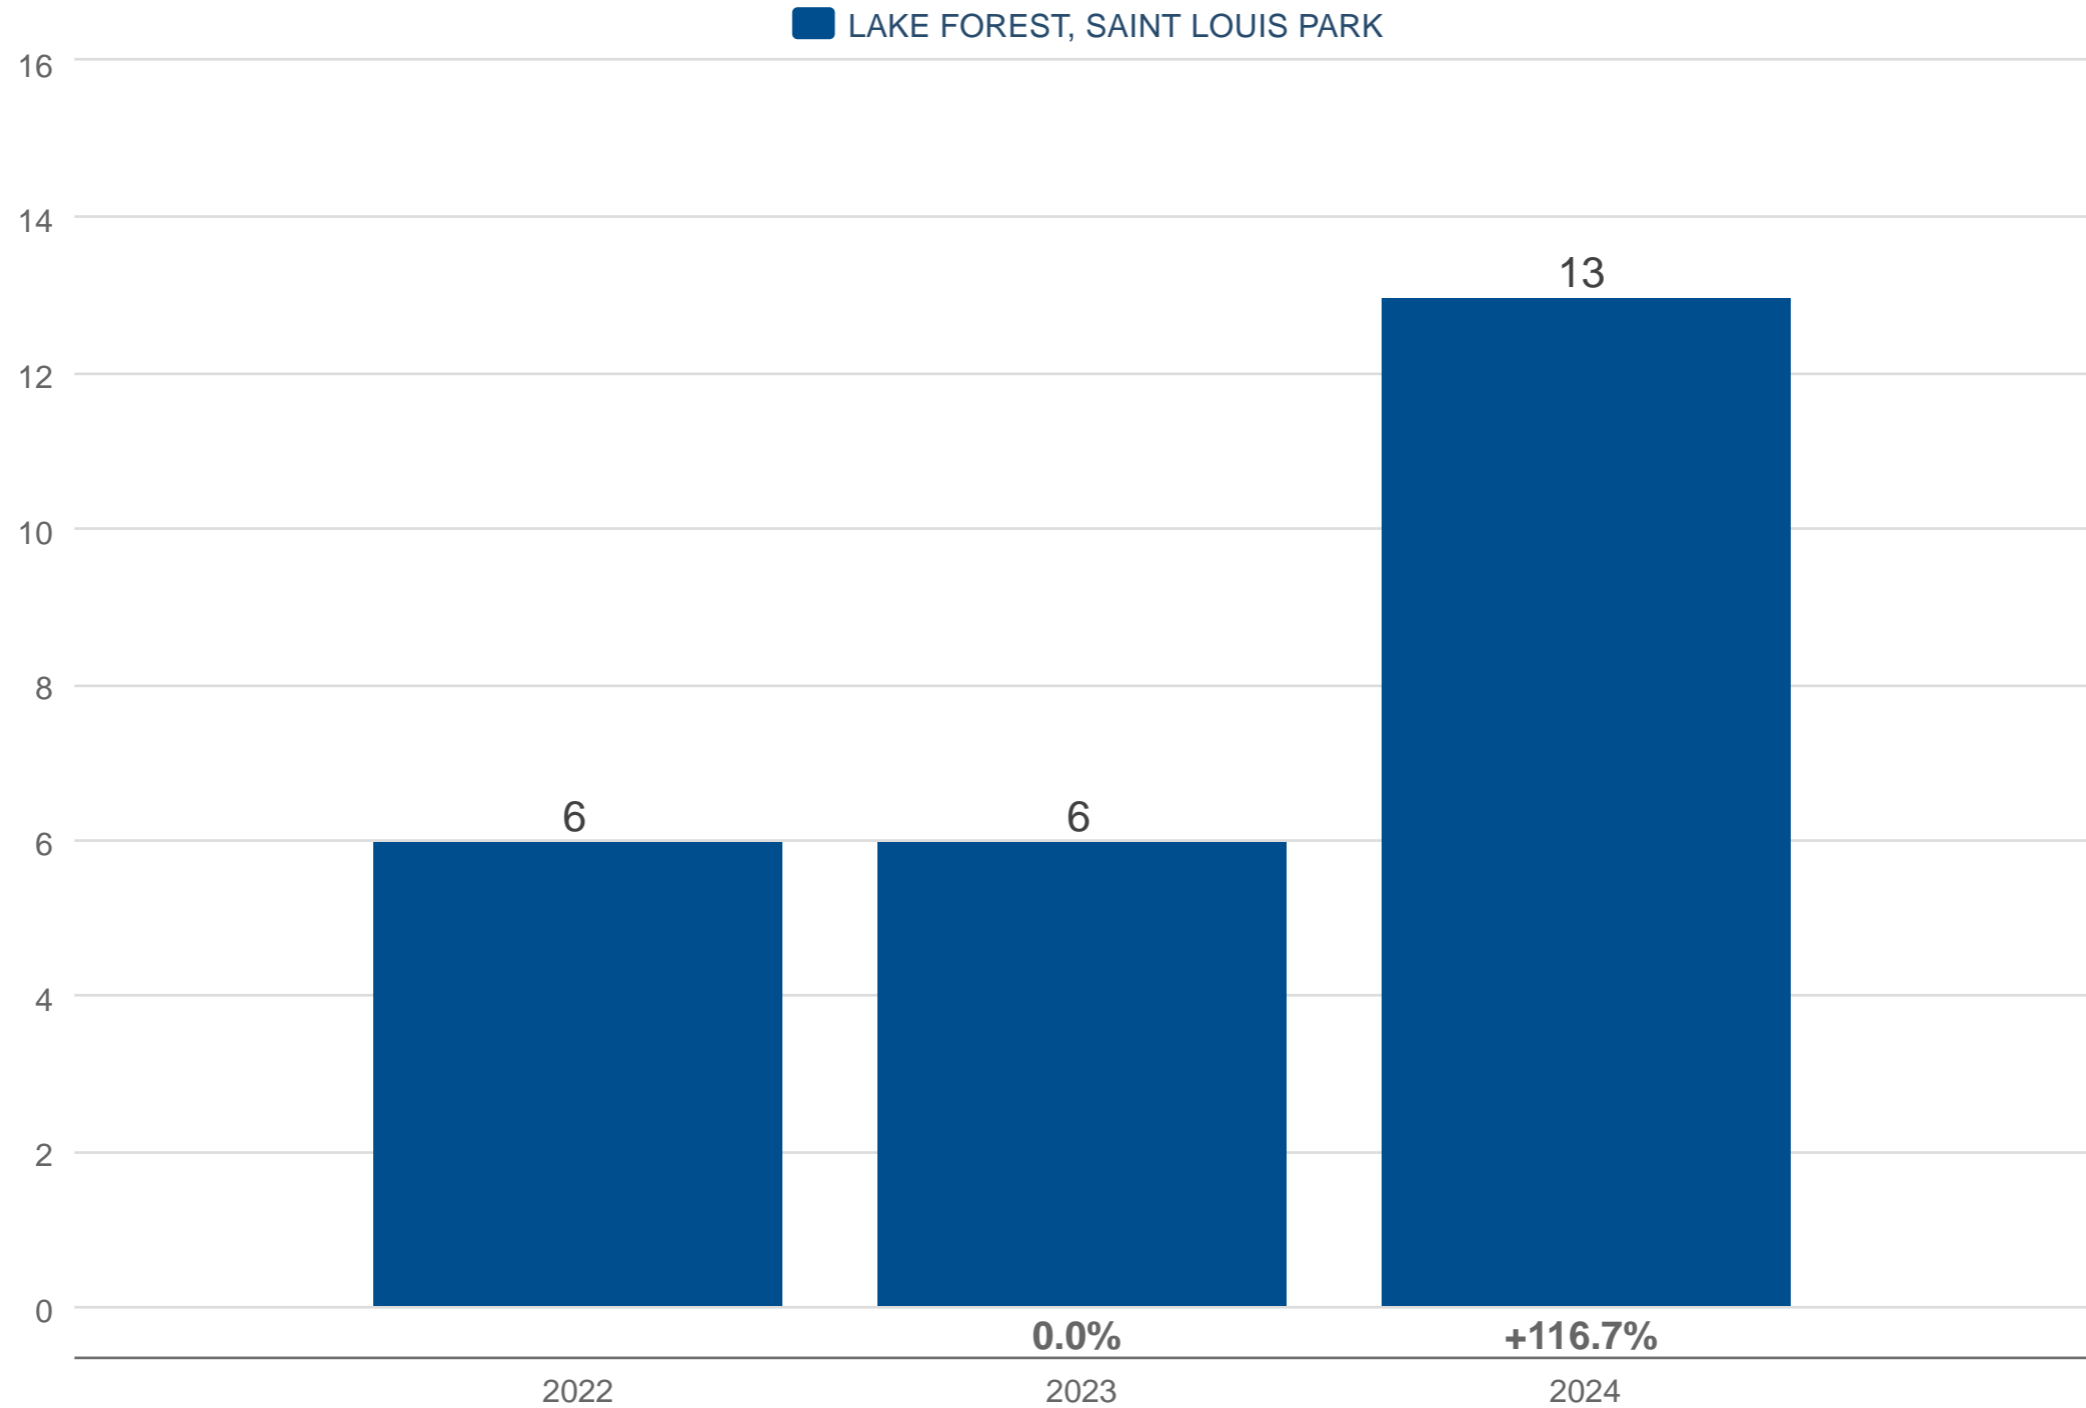

Aaron Blackman

Century 21 Atwood

Office: 952-210-2533
aaron@aaronblackman.com

October Median Days on Market

LAKE FOREST, SAINT LOUIS PARK*

Each data point represents year-to-date activity. Data is from November 9, 2024.

* User-defined area. All data from NorthstarMLS. Data deemed reliable but not guaranteed. InfoSparks © 2024 ShowingTime.