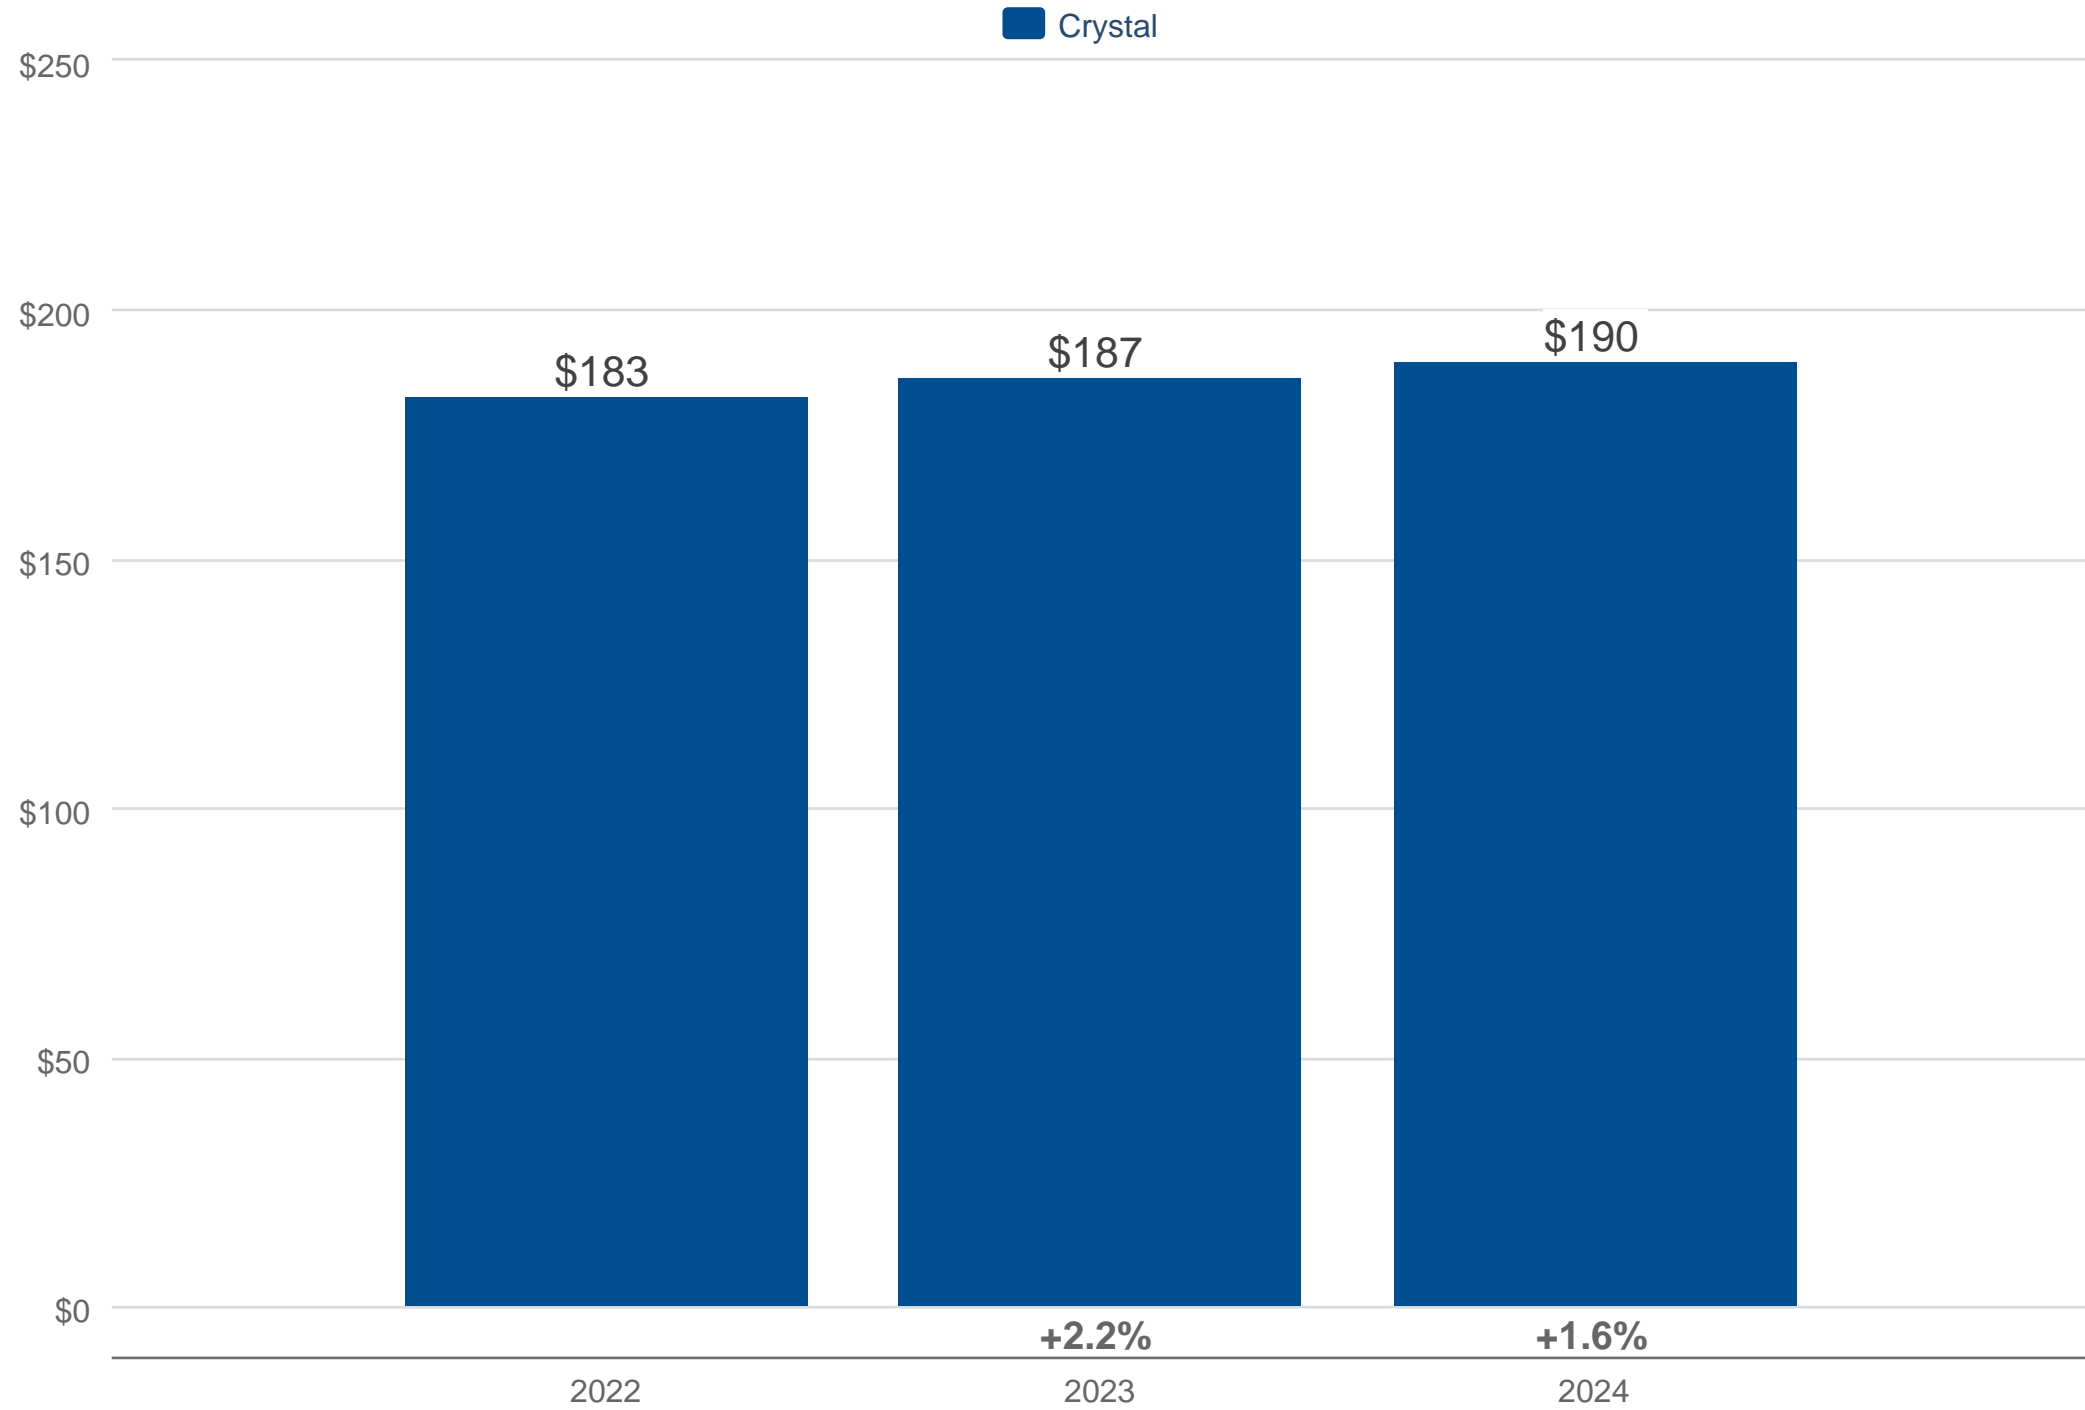

Aaron Blackman

Century 21 Atwood

Office: 952-210-2533
aaron@aaronblackman.com

September Median Price Per Square Foot

Crystal

Each data point represents year-to-date activity. Data is from October 13, 2024.