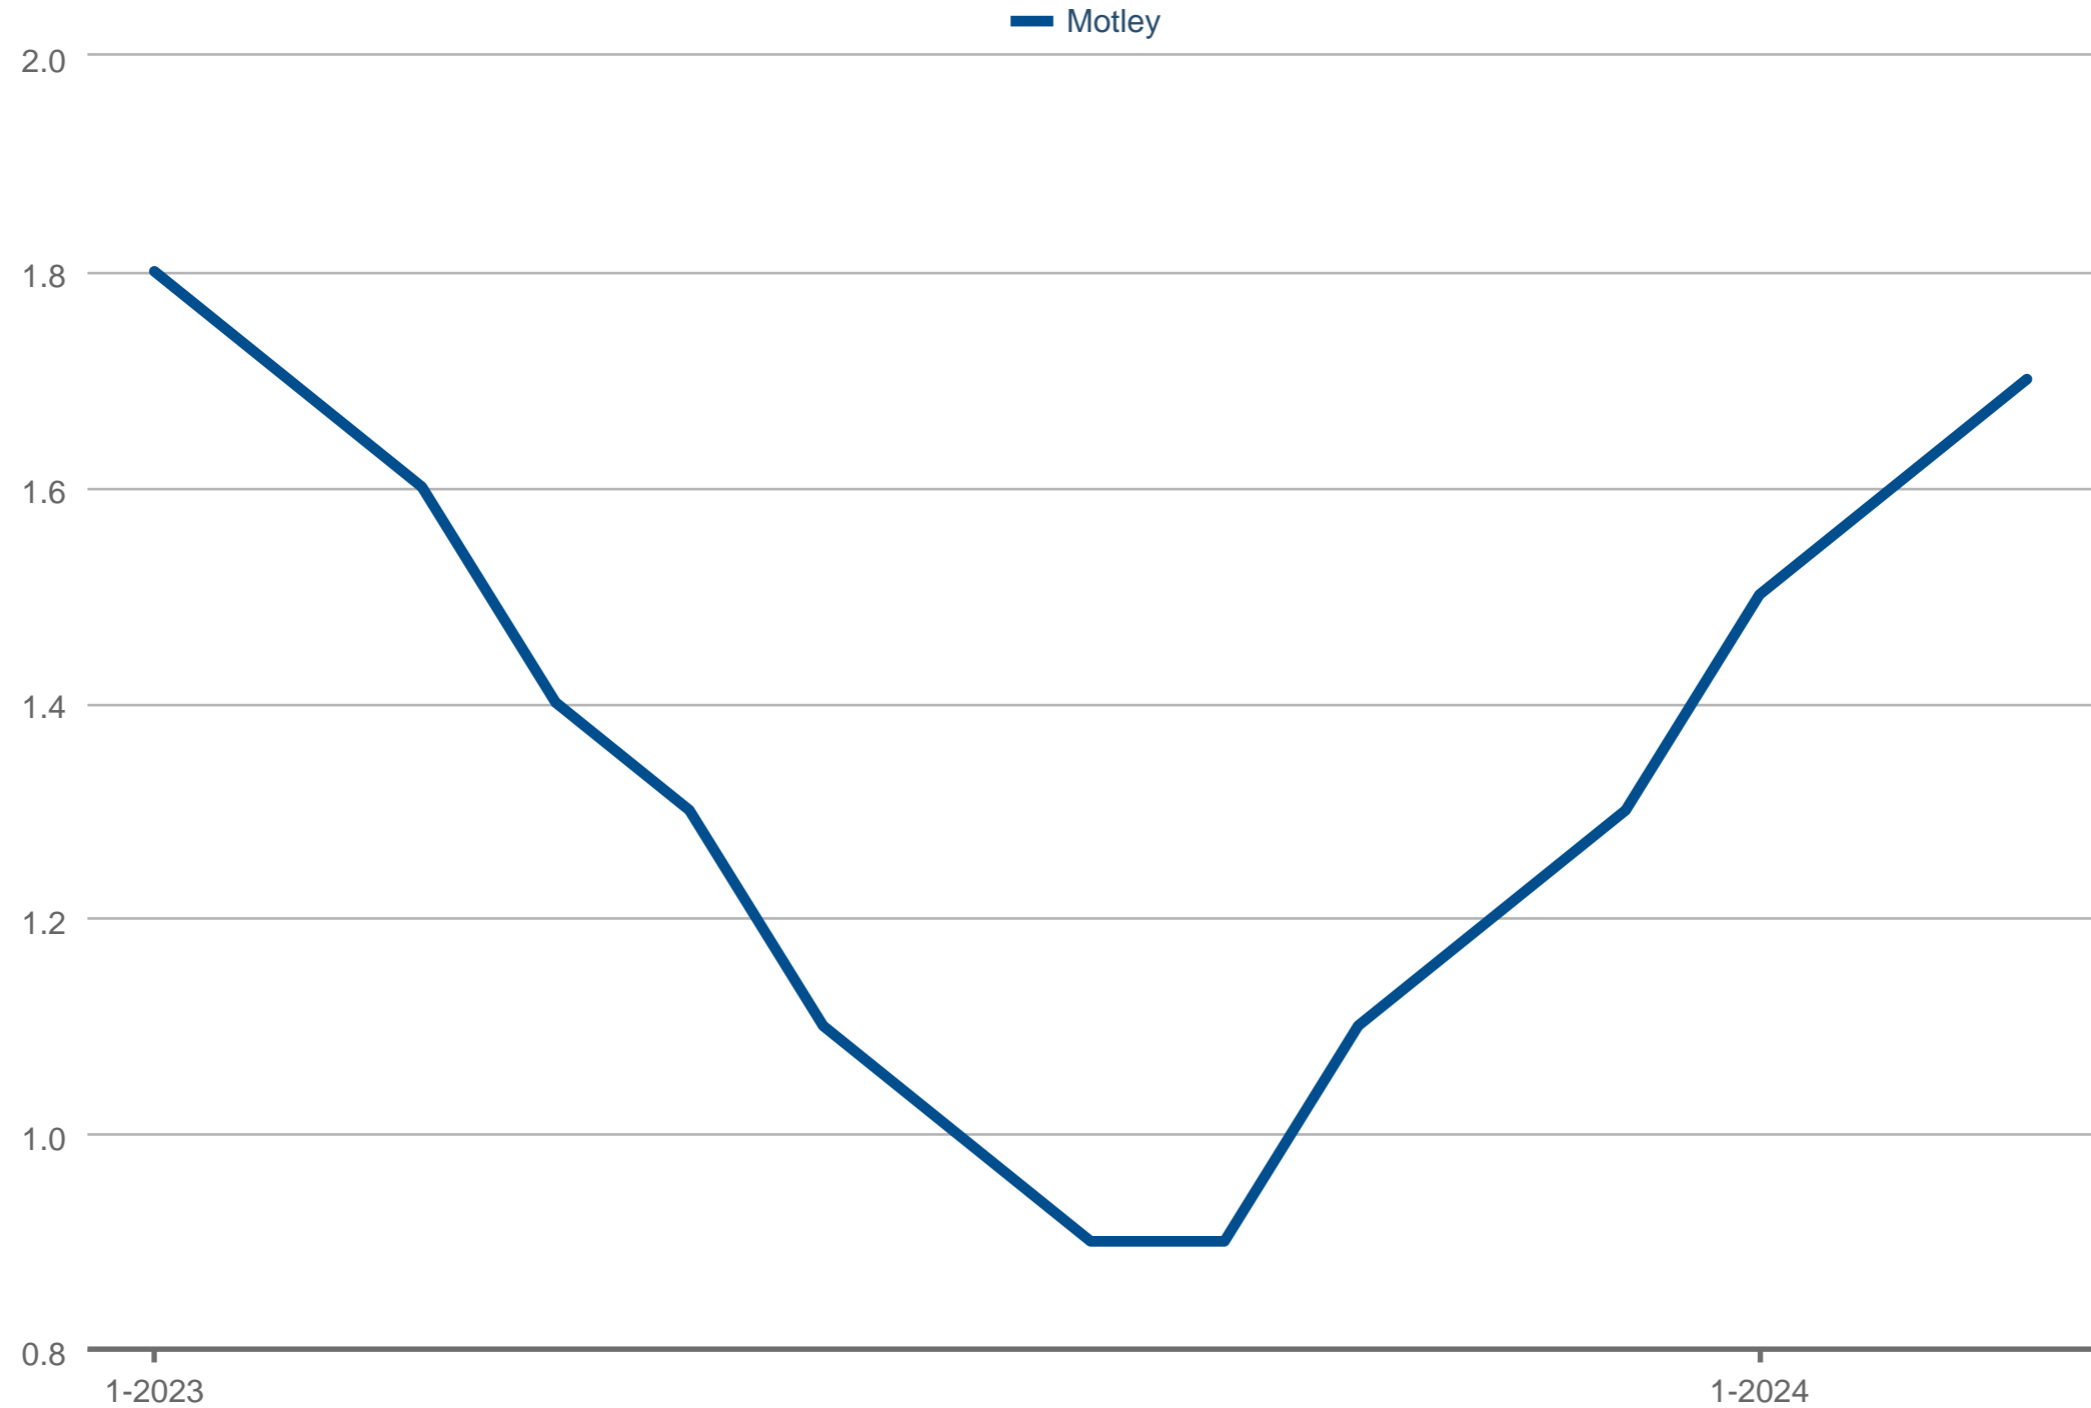

### Months Supply of Homes for Sale

Motley: Private Waterfront

Each data point is 12 months of activity. Data is from April 25, 2024.