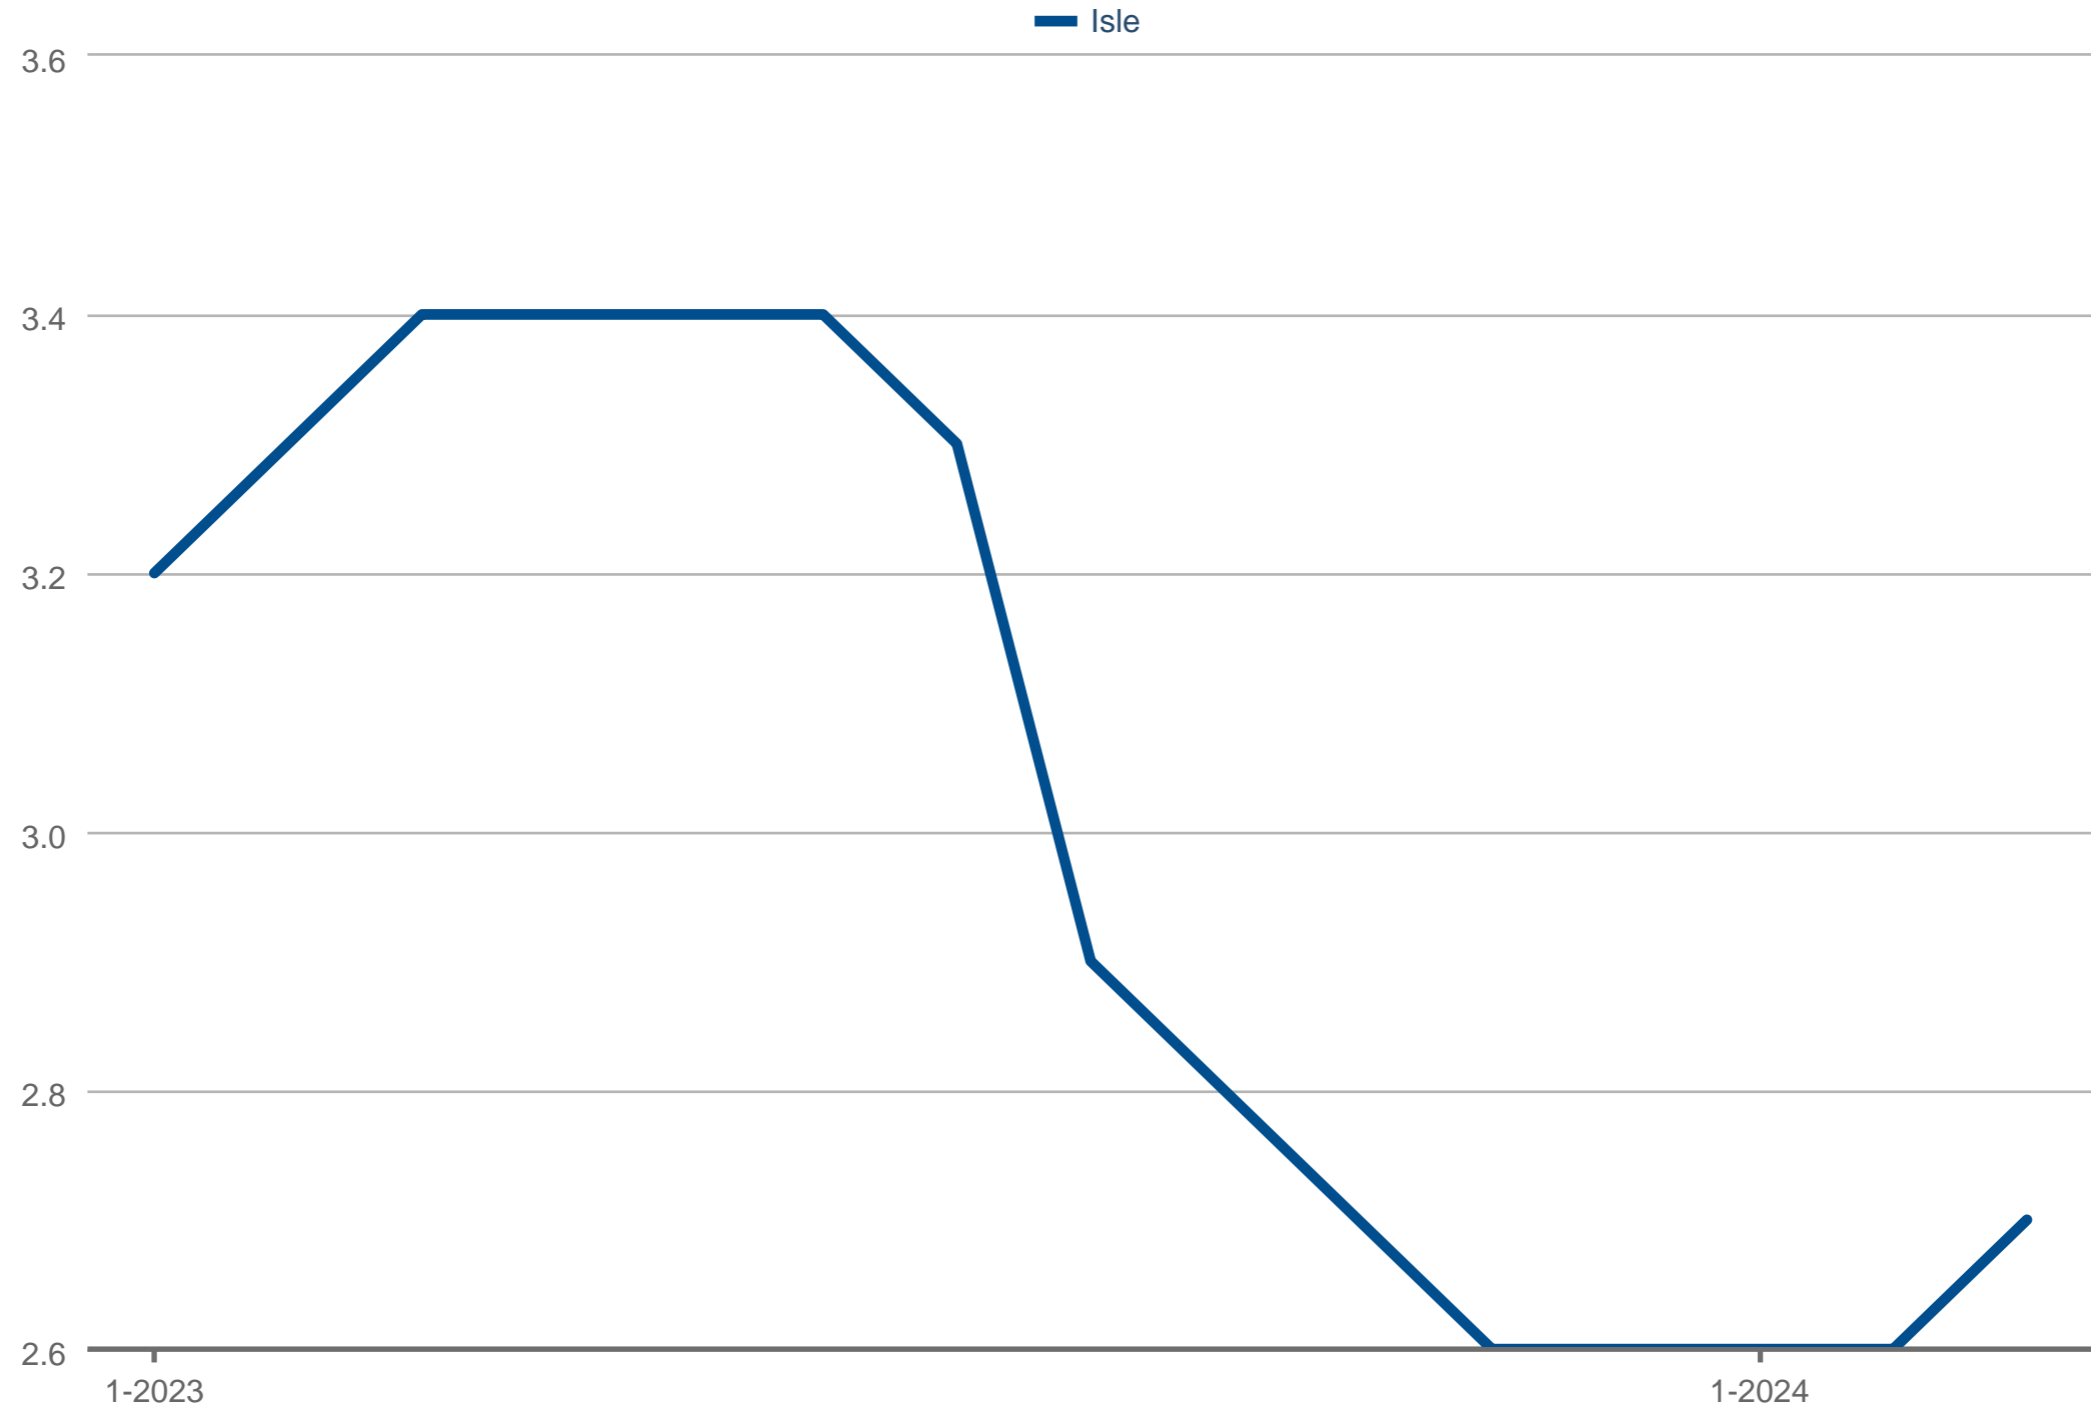

Months Supply of Homes for Sale

Isle: Private Waterfront

Each data point is 12 months of activity. Data is from April 23, 2024.