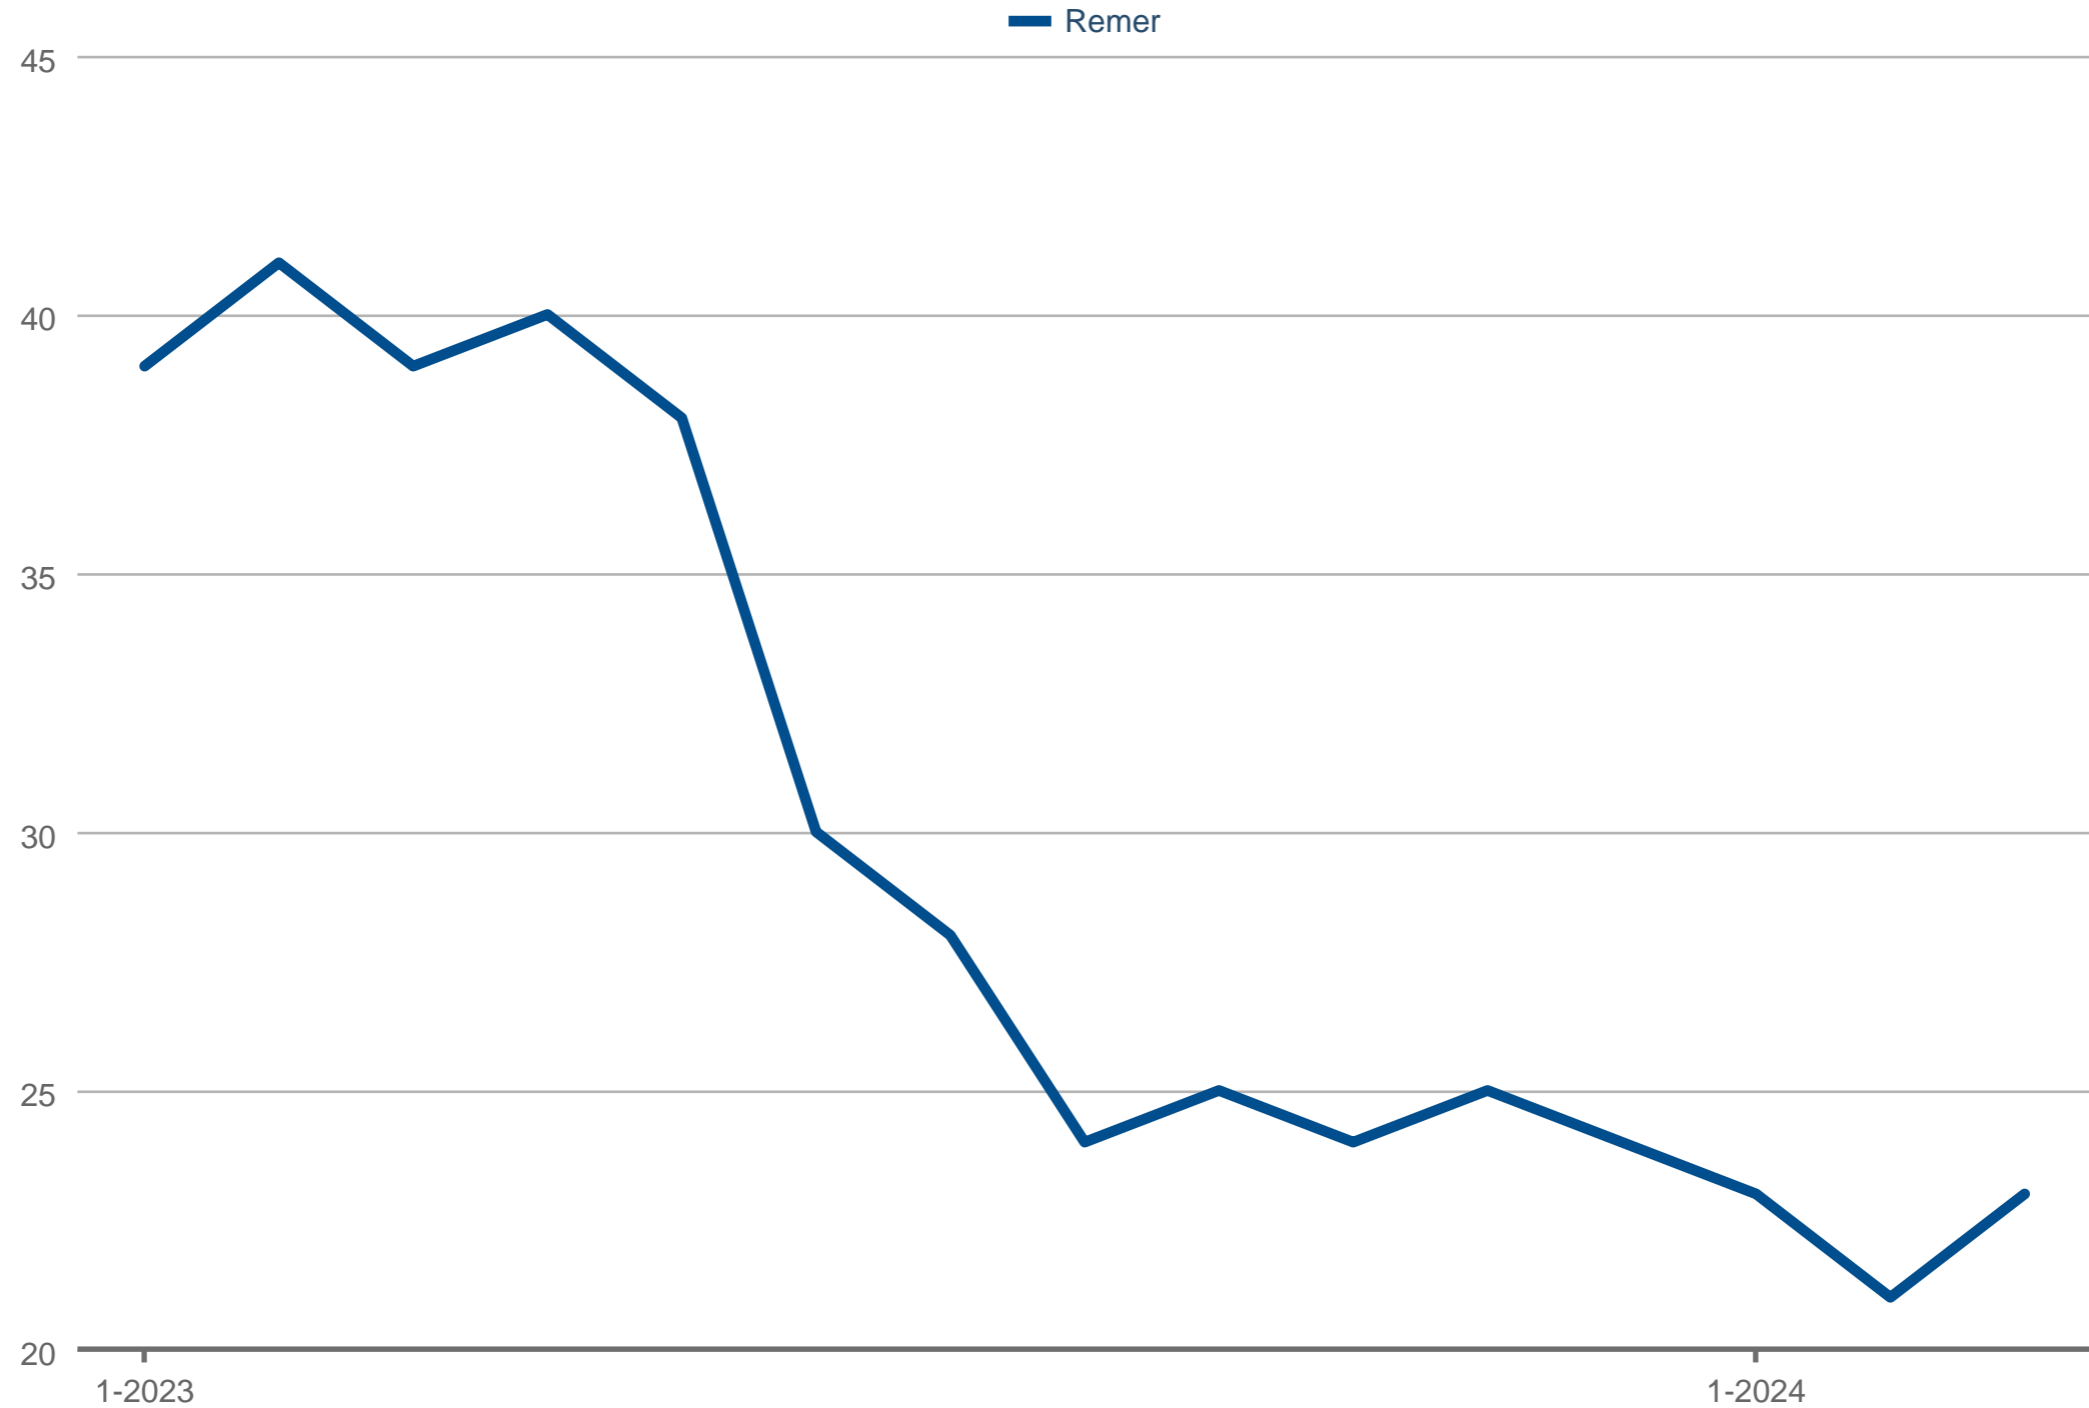

New Listings

Remer: Private Waterfront

Each data point is 12 months of activity. Data is from April 26, 2024.