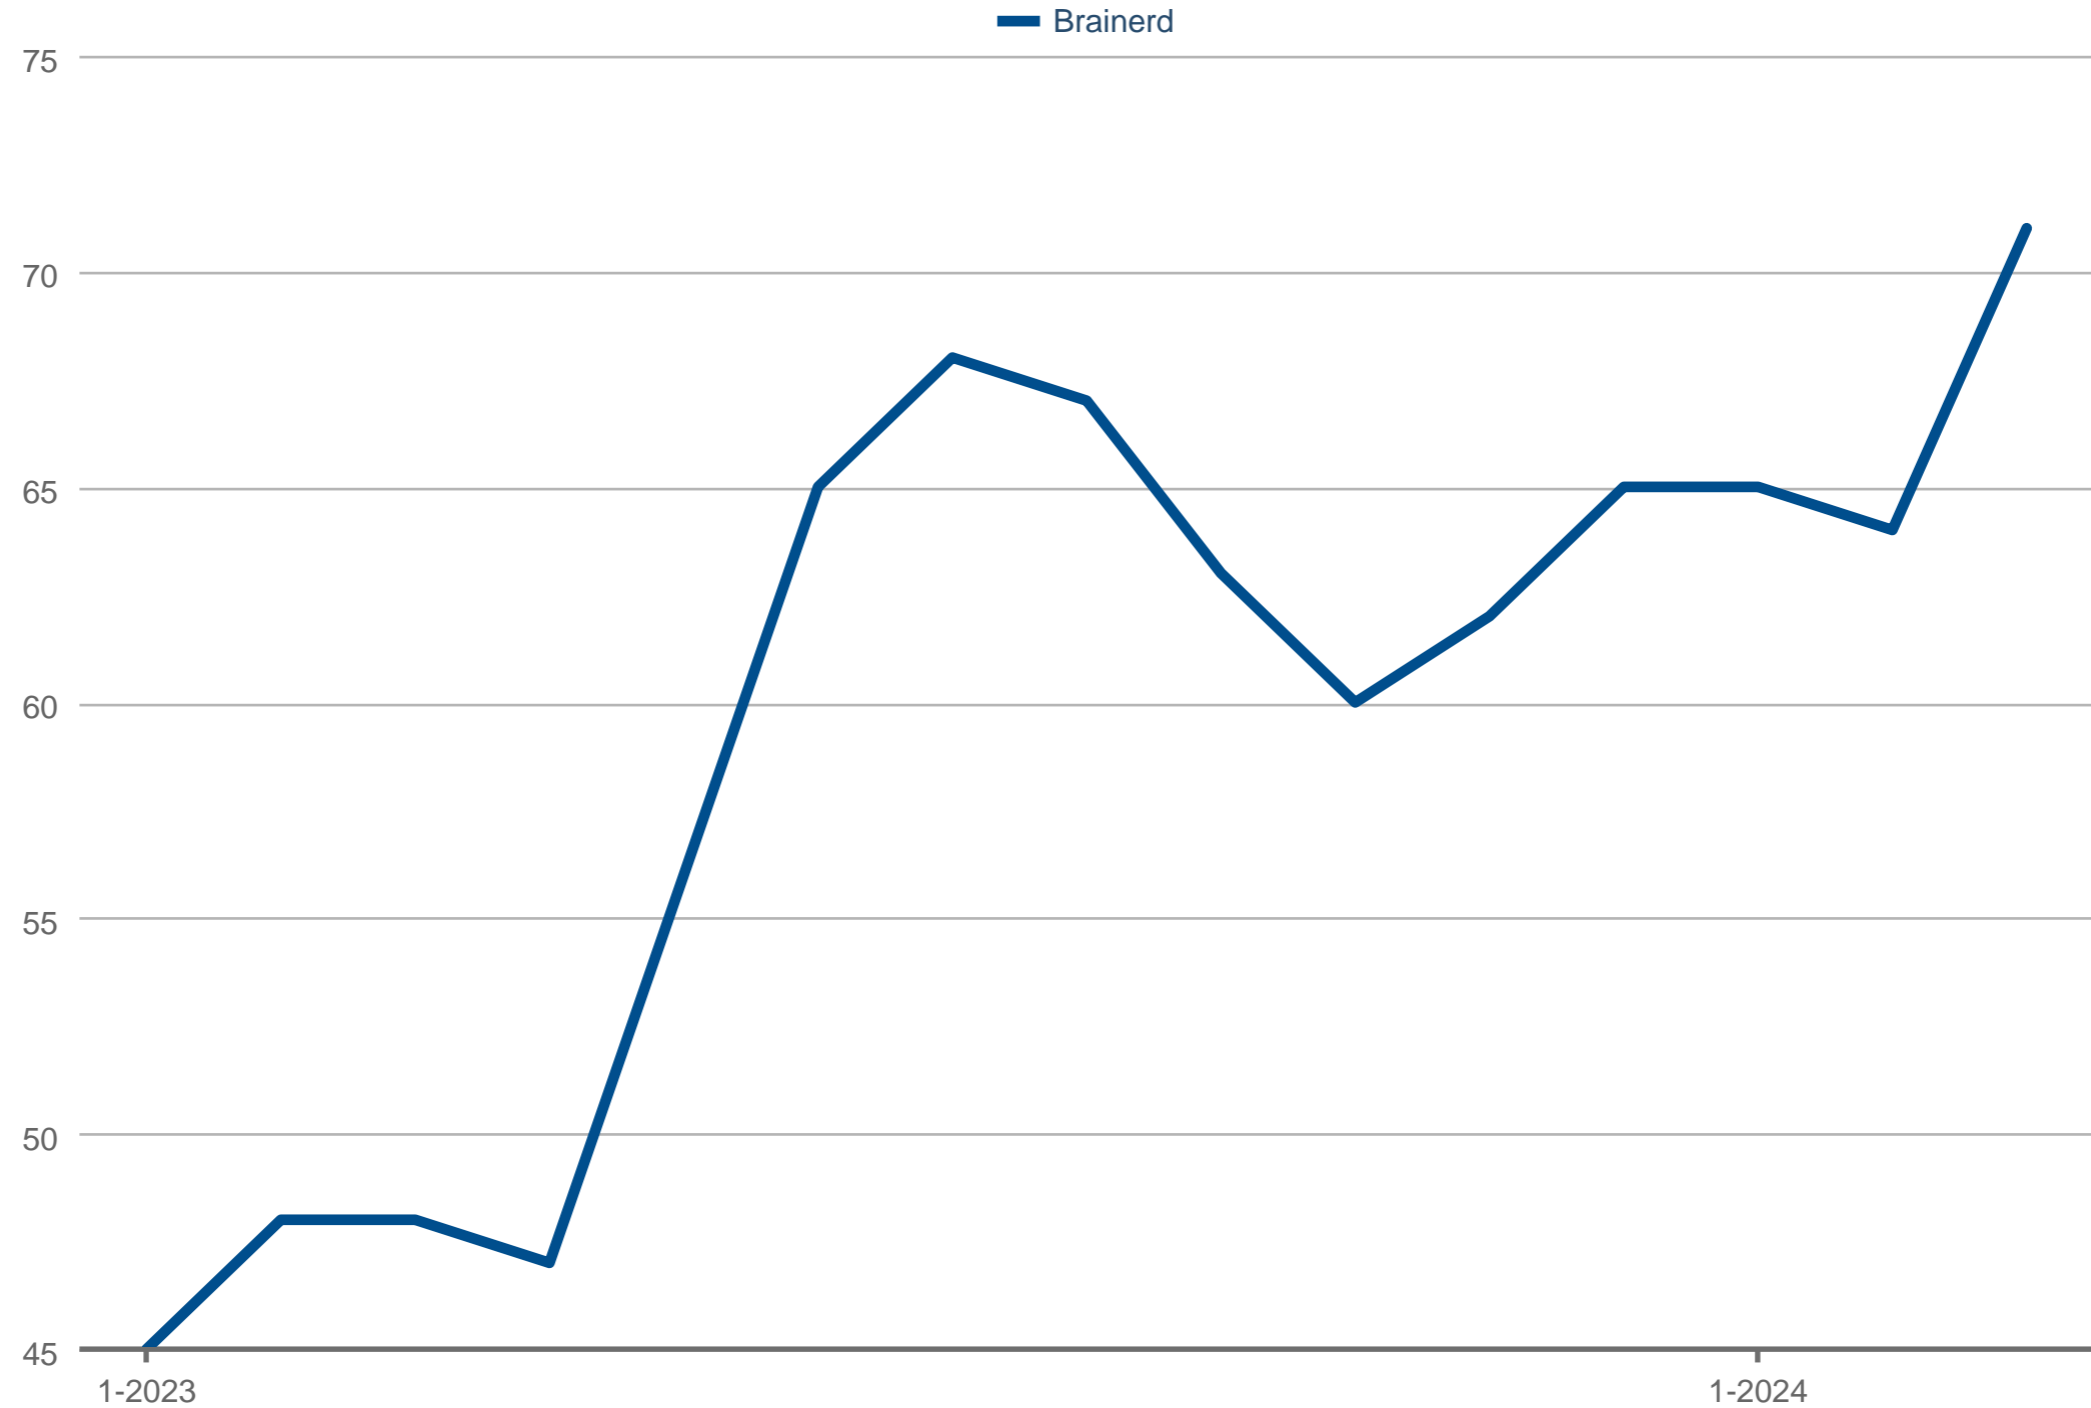

### Average Days on Market

Brainerd: Private Waterfront

Each data point is 12 months of activity. Data is from April 27, 2024.