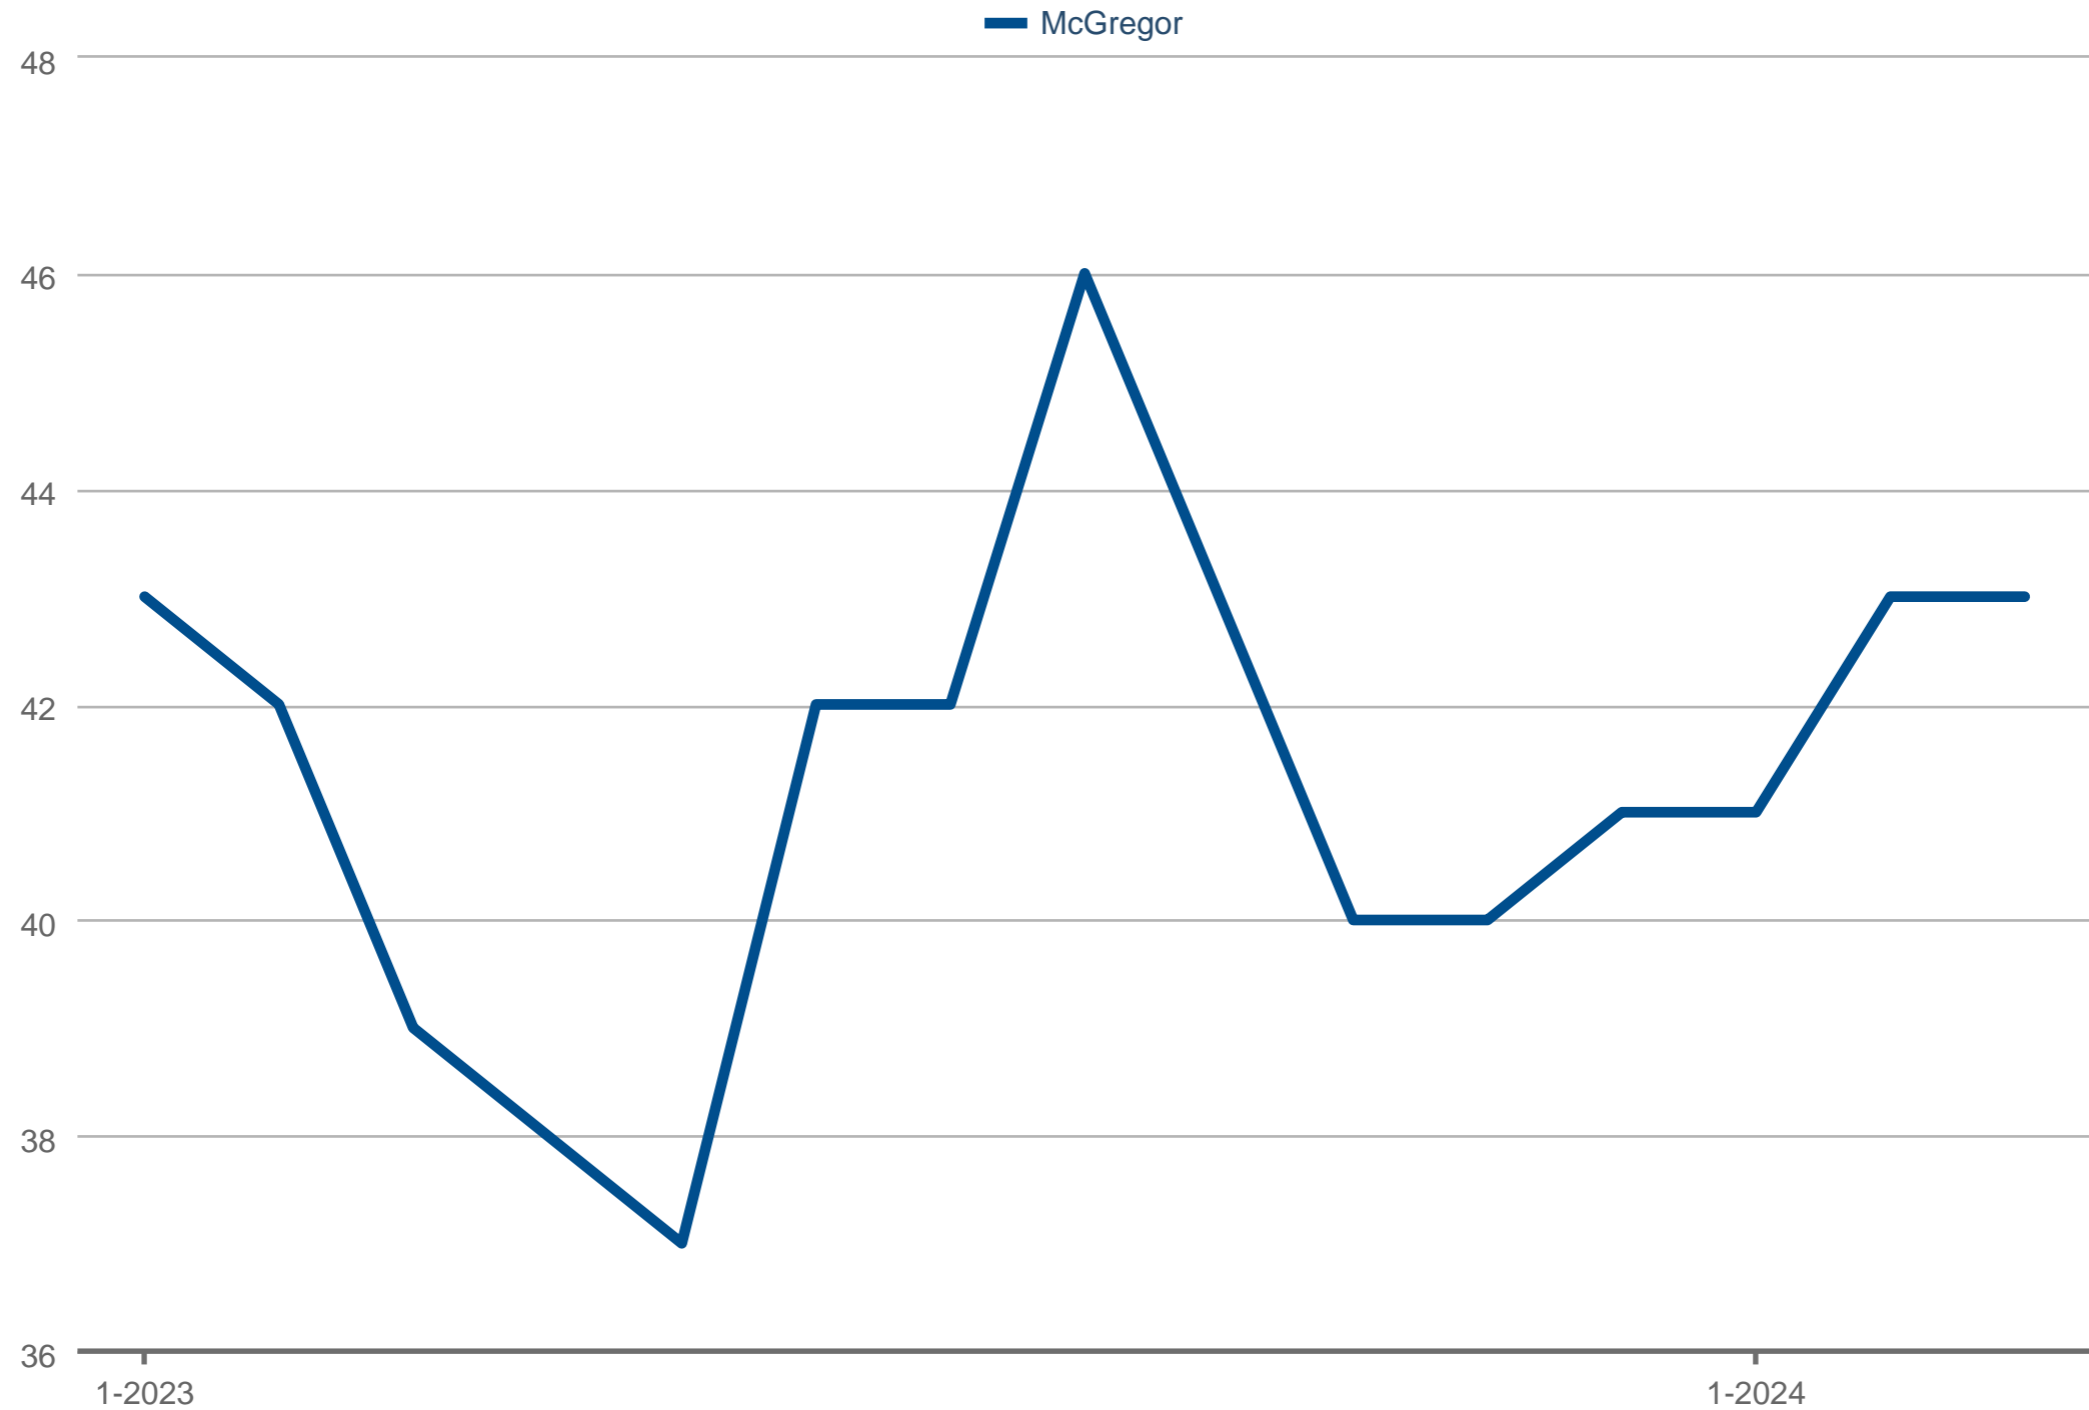

New Listings

McGregor: Private Waterfront

Each data point is 12 months of activity. Data is from April 27, 2024.