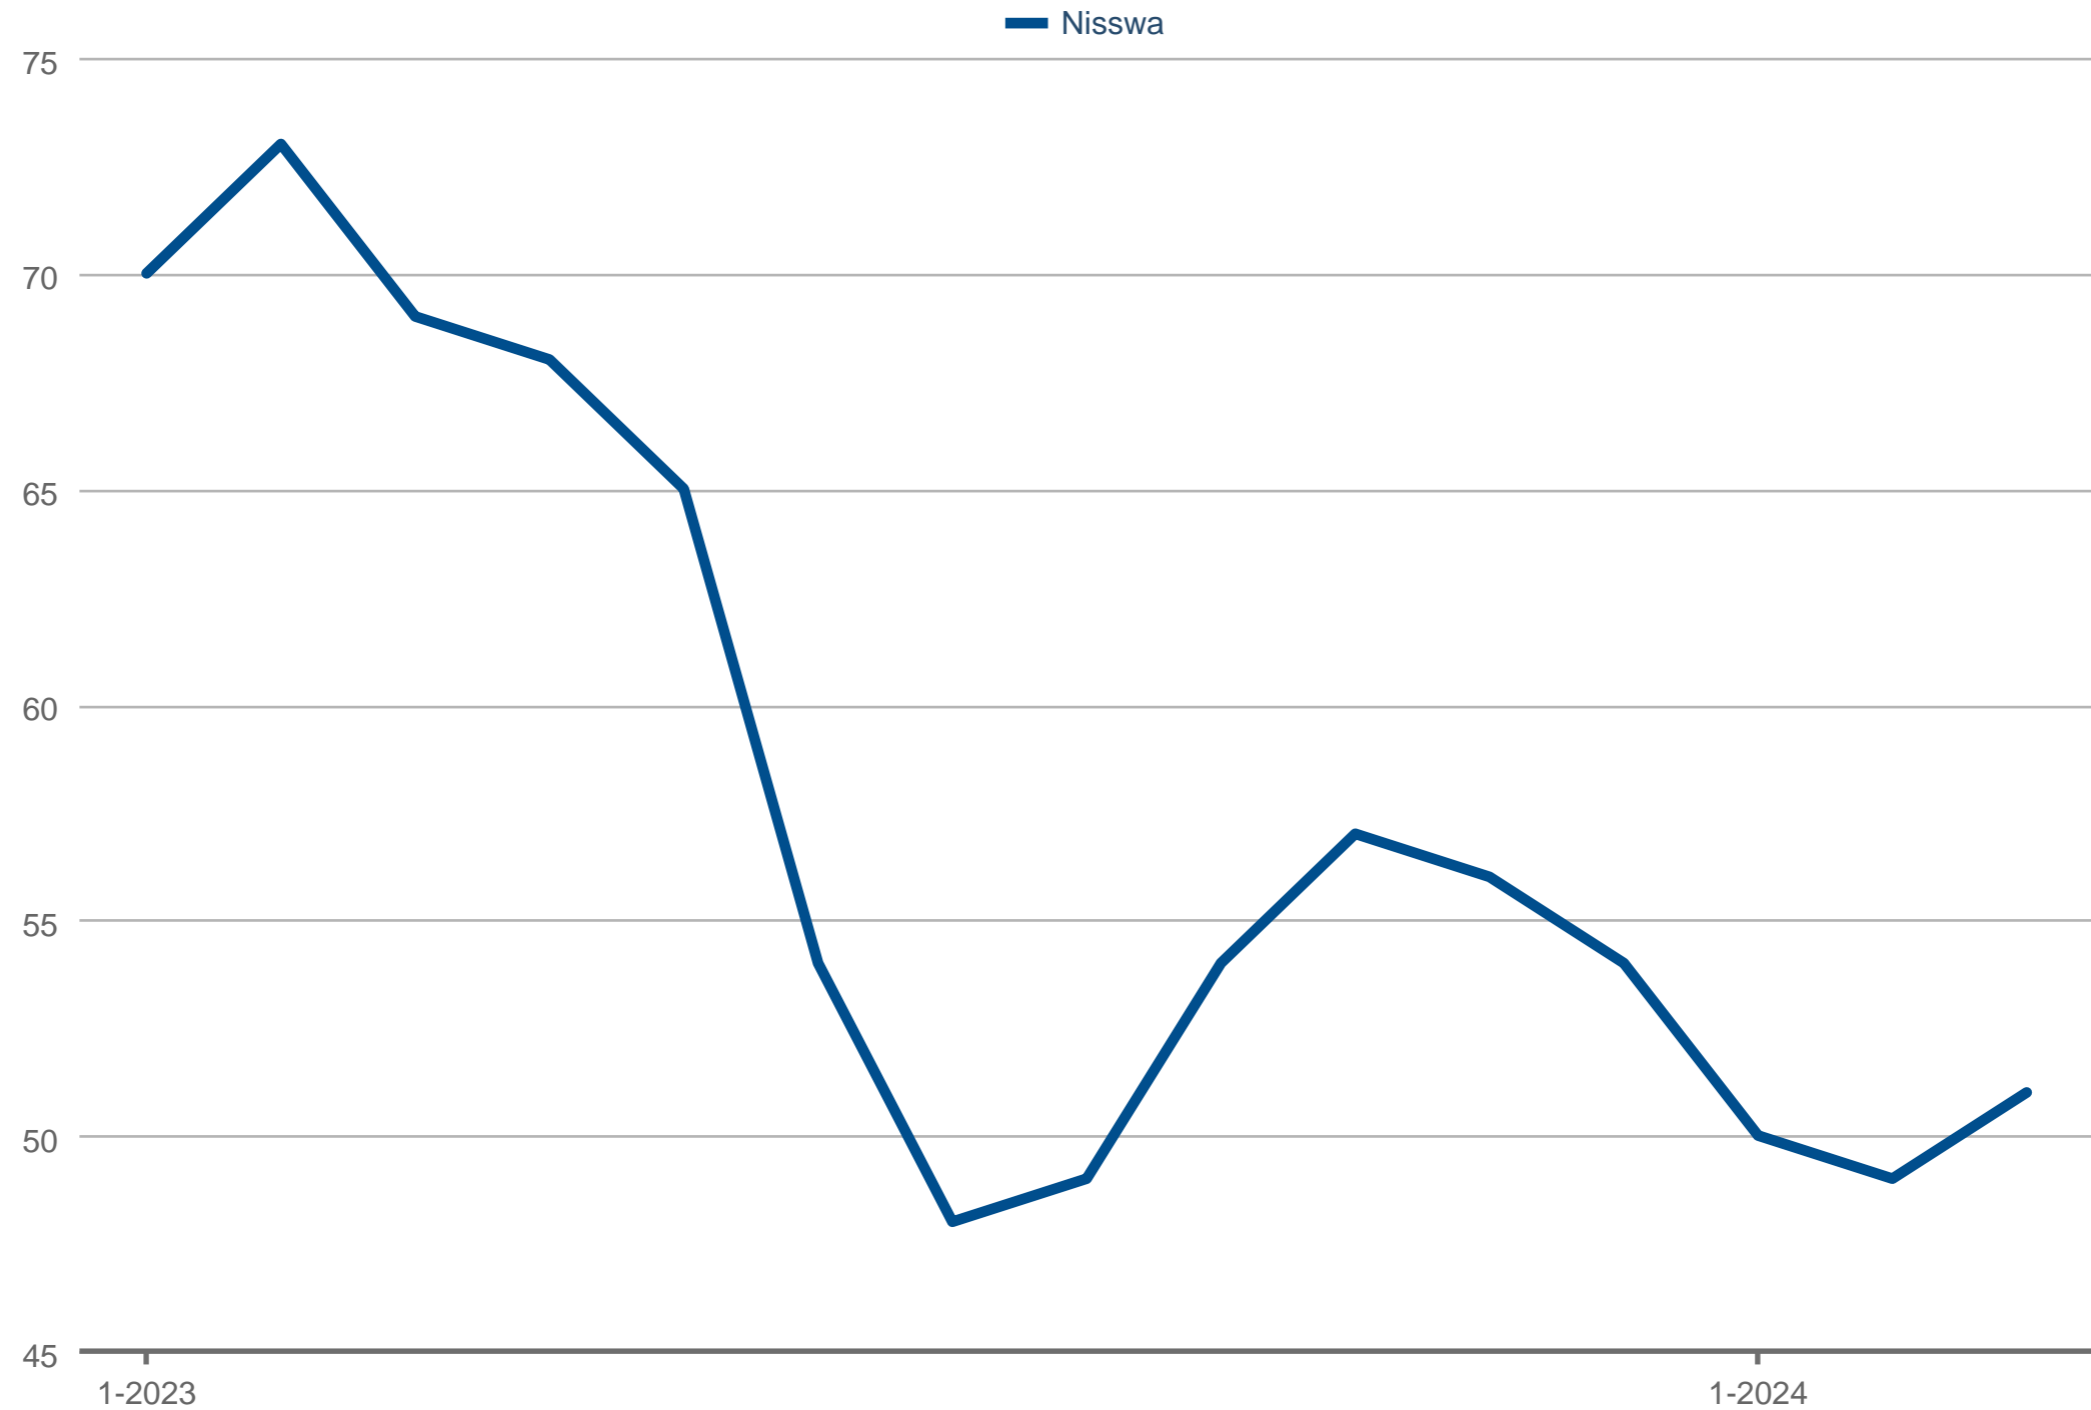

New Listings

Nisswa: Private Waterfront

Each data point is 12 months of activity. Data is from April 23, 2024.