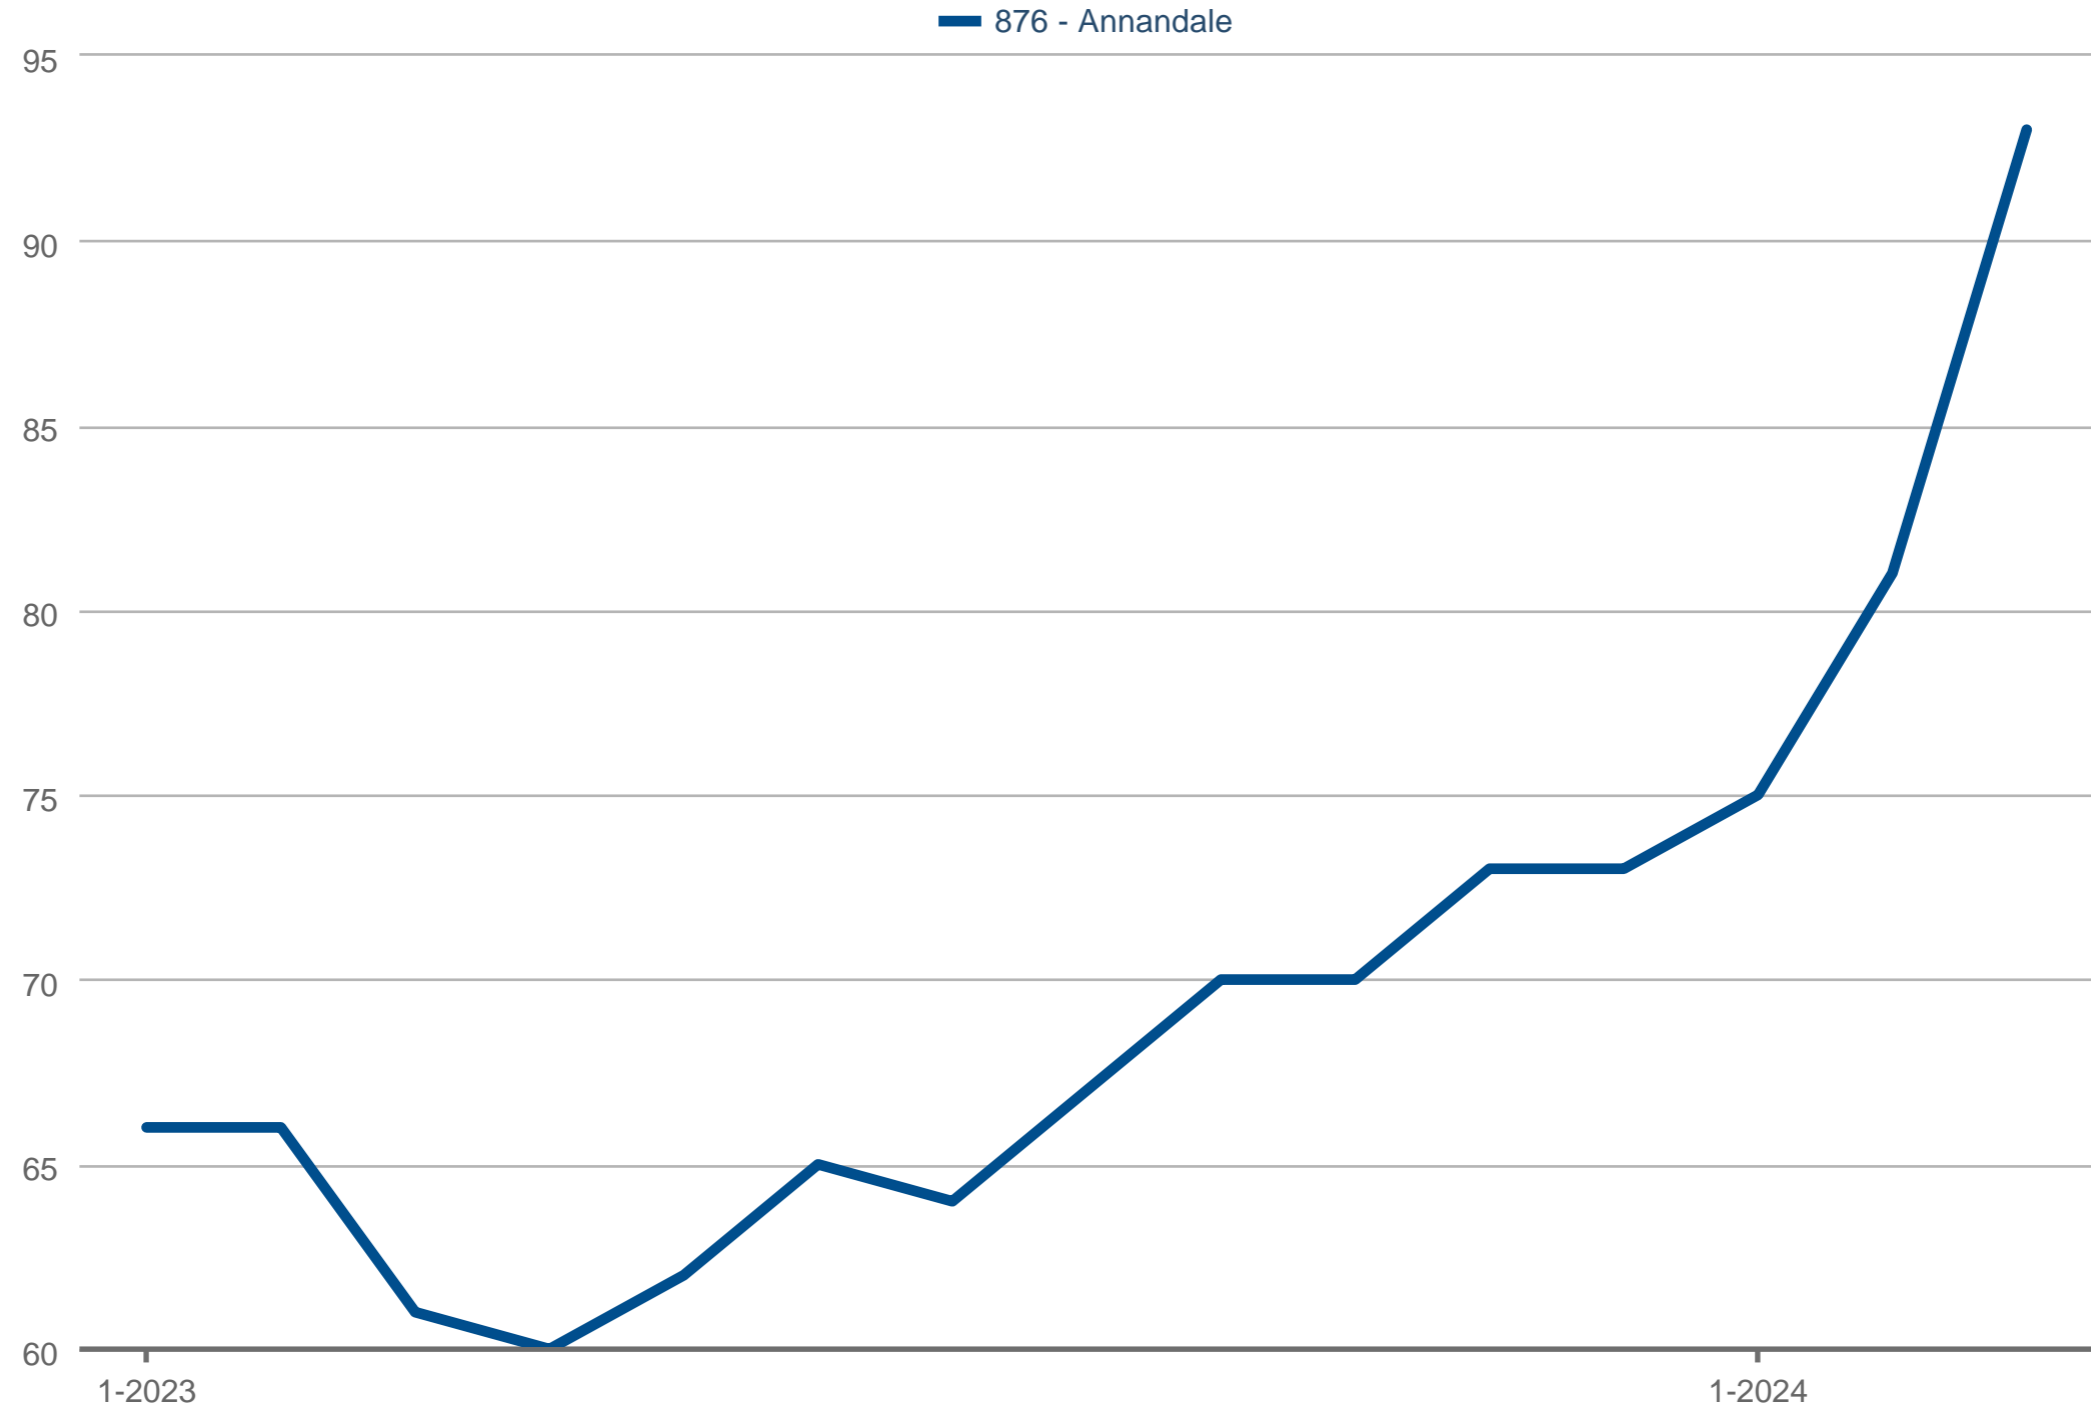

New Listings

876 - Annandale: Private Waterfront

Each data point is 12 months of activity. Data is from April 27, 2024.