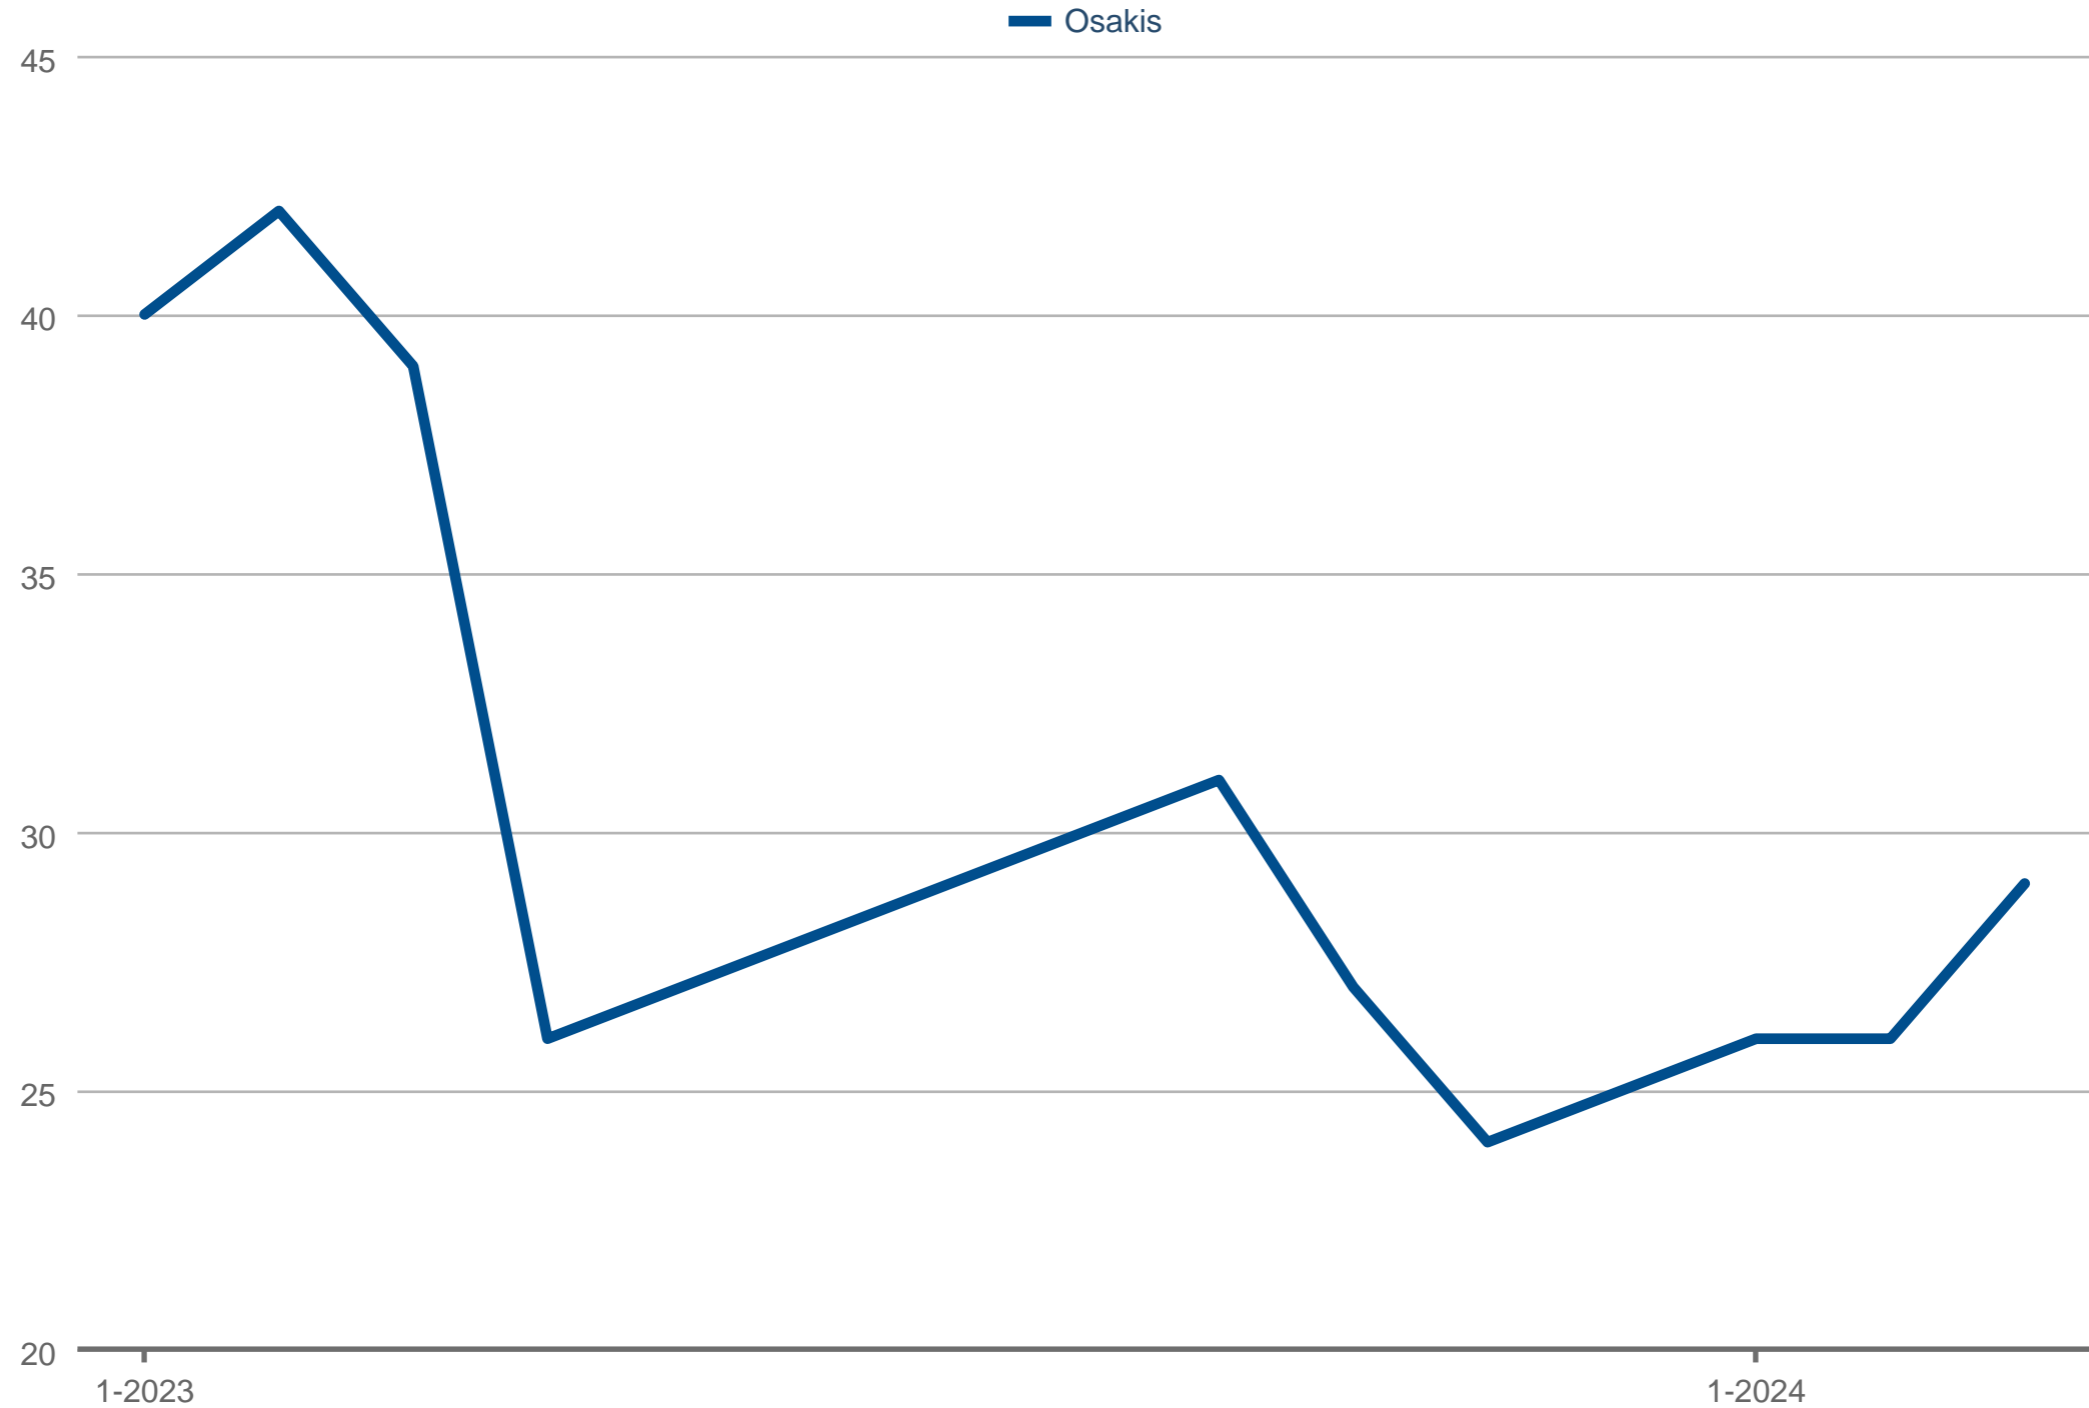

New Listings

Osakis: Private Waterfront

Each data point is 12 months of activity. Data is from April 23, 2024.