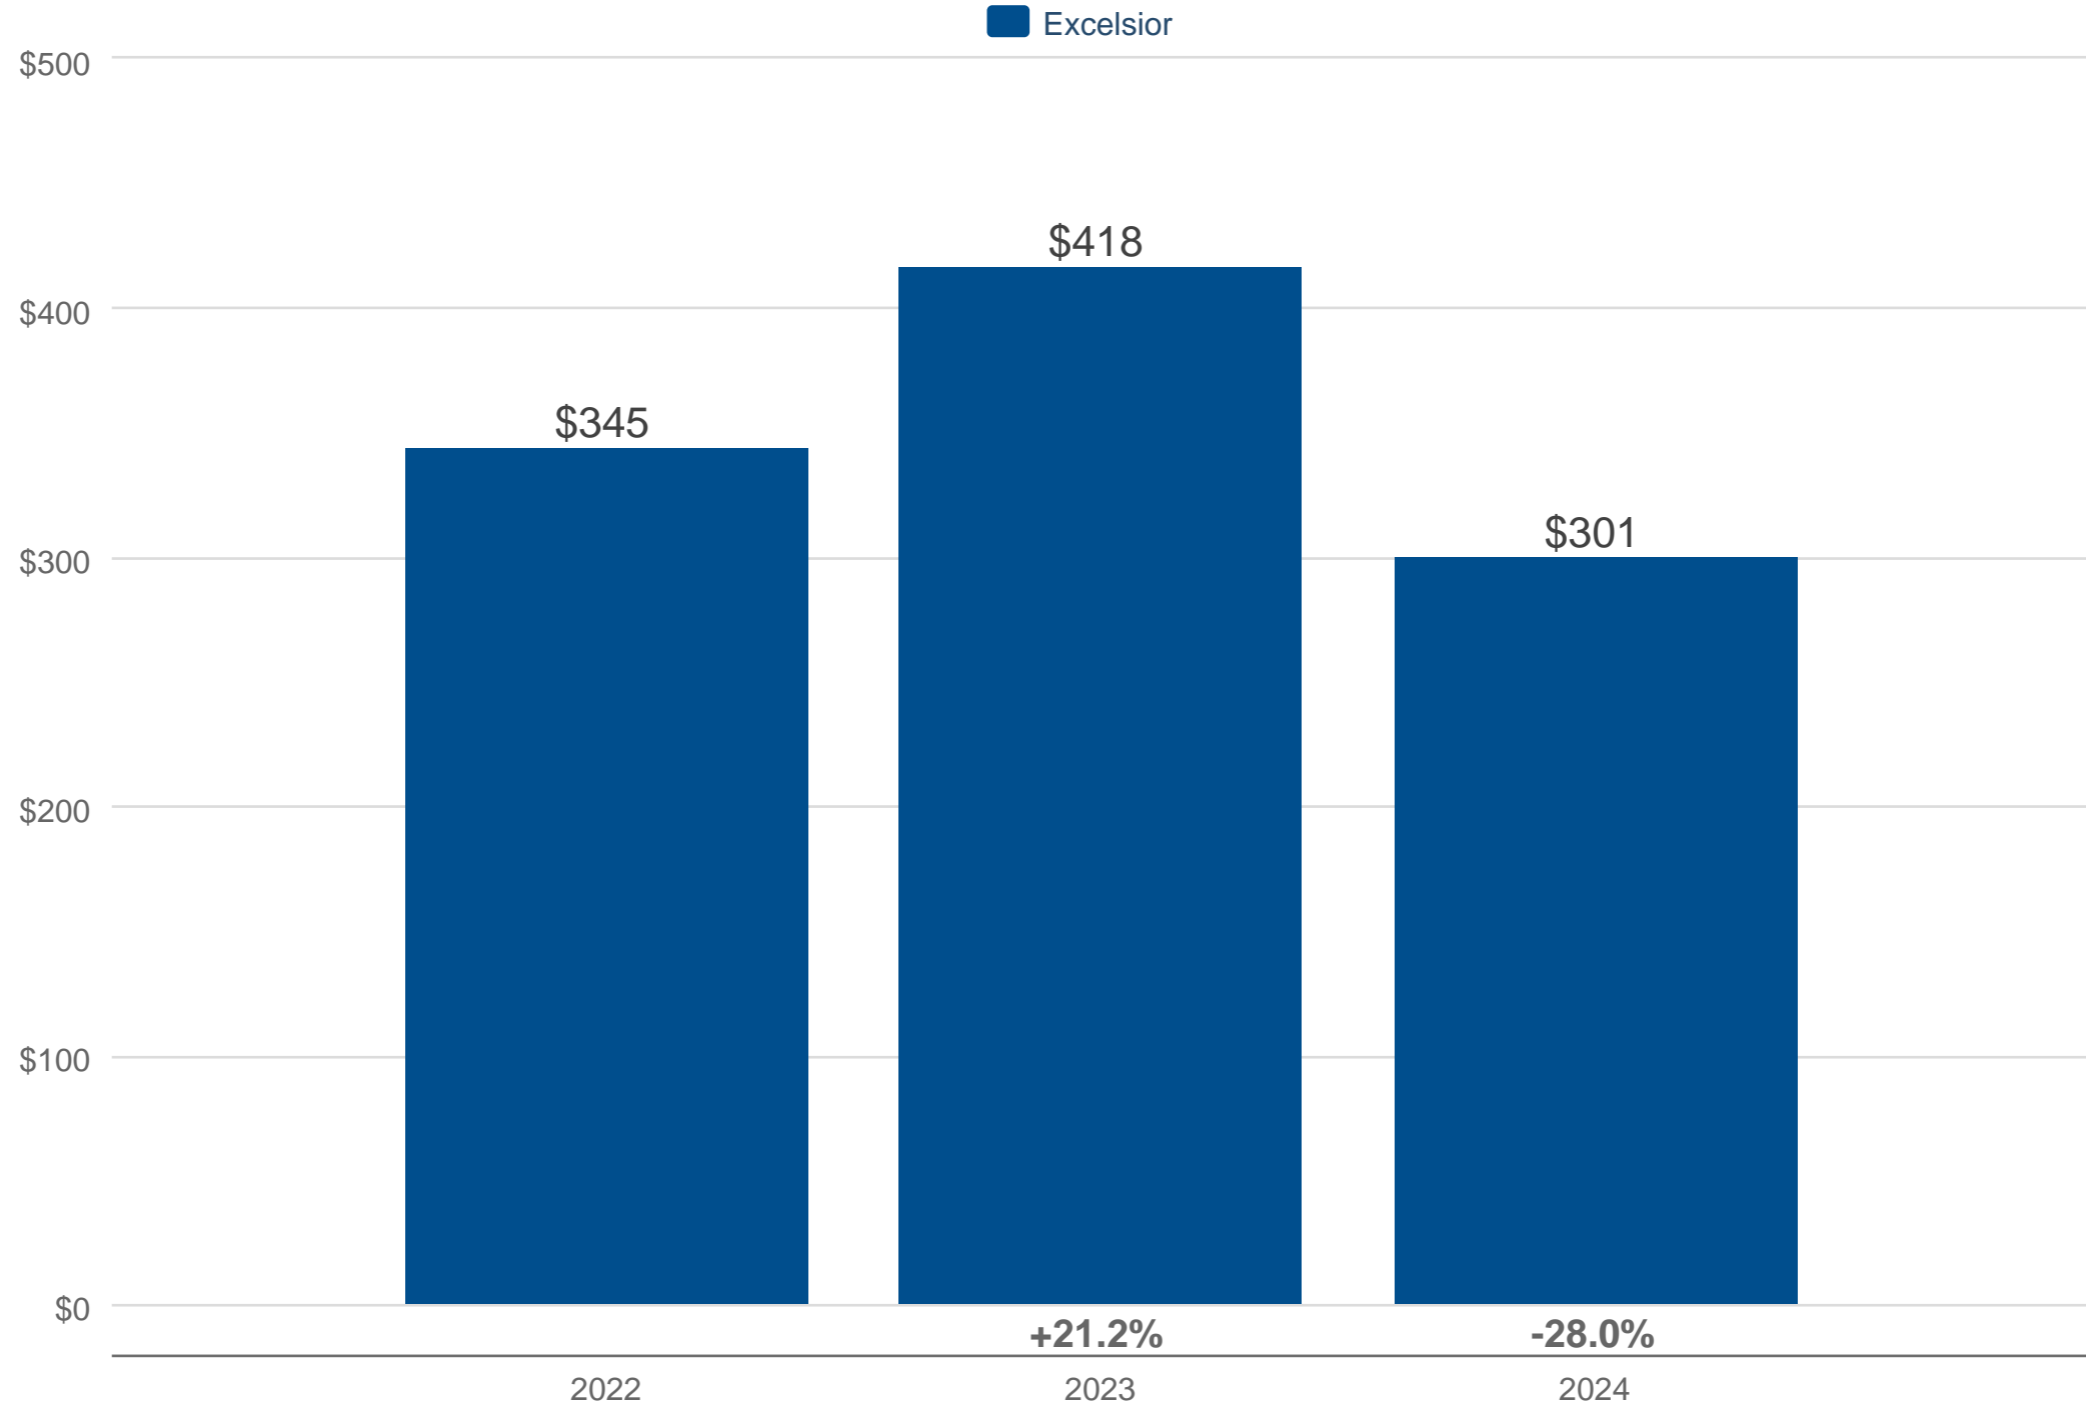

Aaron Blackman
CENTURY 21 Atwood

Office: 952-210-2533
aaron@aaronblackman.com

June Median Price Per Square Foot

Excelsior

Each data point represents year-to-date activity. Data is from July 18, 2024.

All data from NorthstarMLS. Data deemed reliable but not guaranteed. InfoSparks © 2024 ShowingTime.