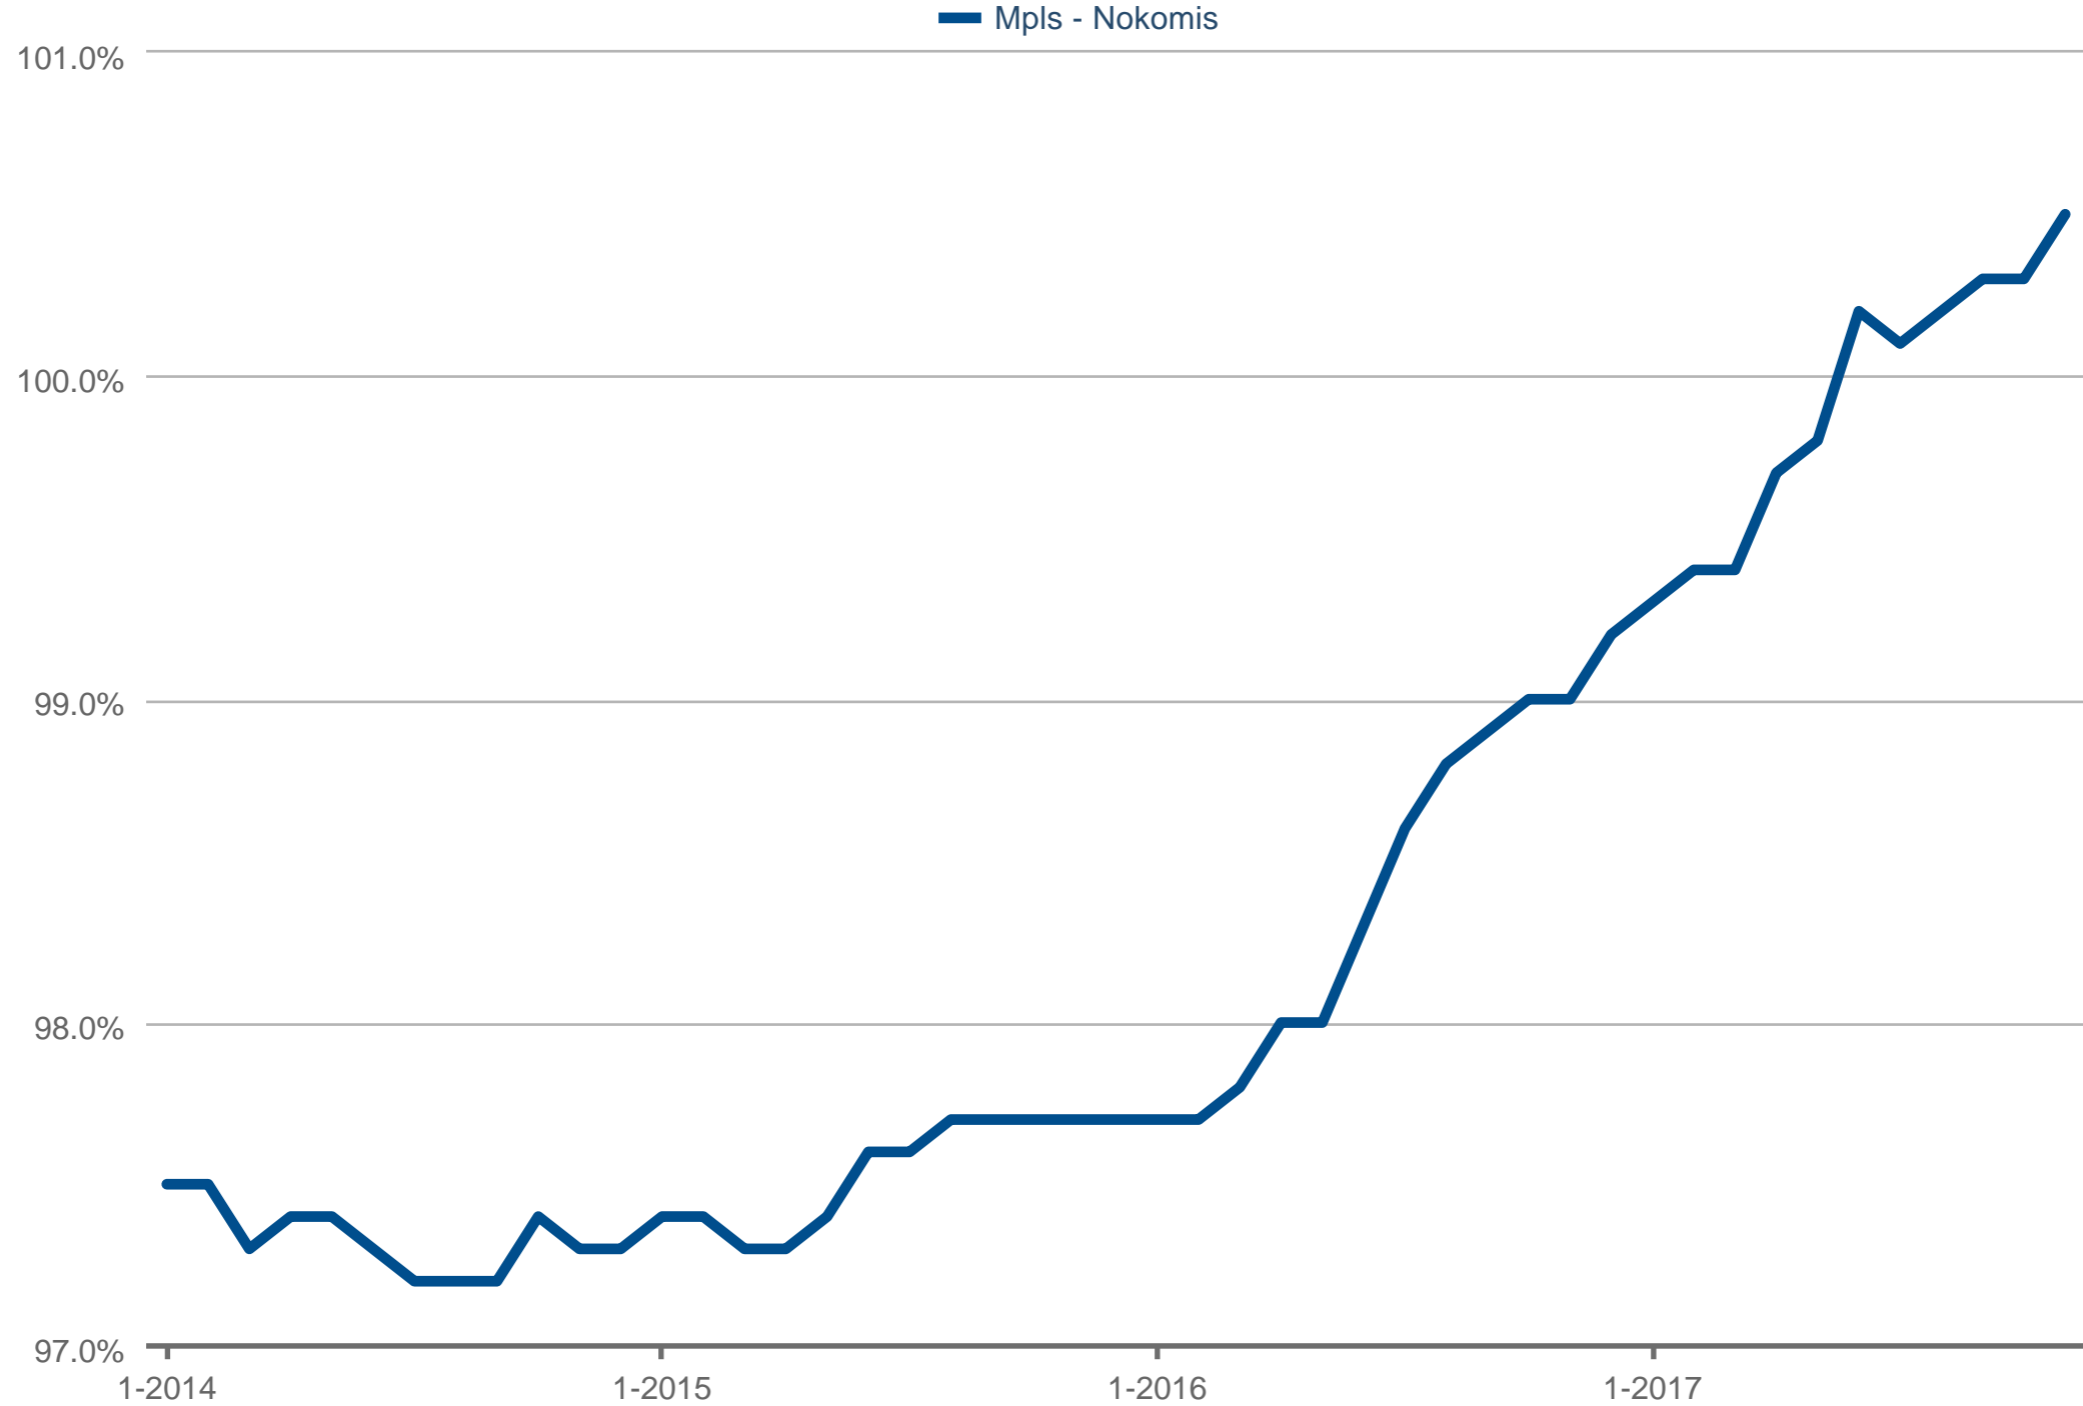

### Average Pct of Original Price

Mpls - Nokomis: Traditional, Previously Owned, Single-Family  
Each data point is 12 months of activity. Data is from December 19, 2017.

All data from NorthstarMLS. Data deemed reliable but not guaranteed. InfoSparks © 2019 ShowingTime.