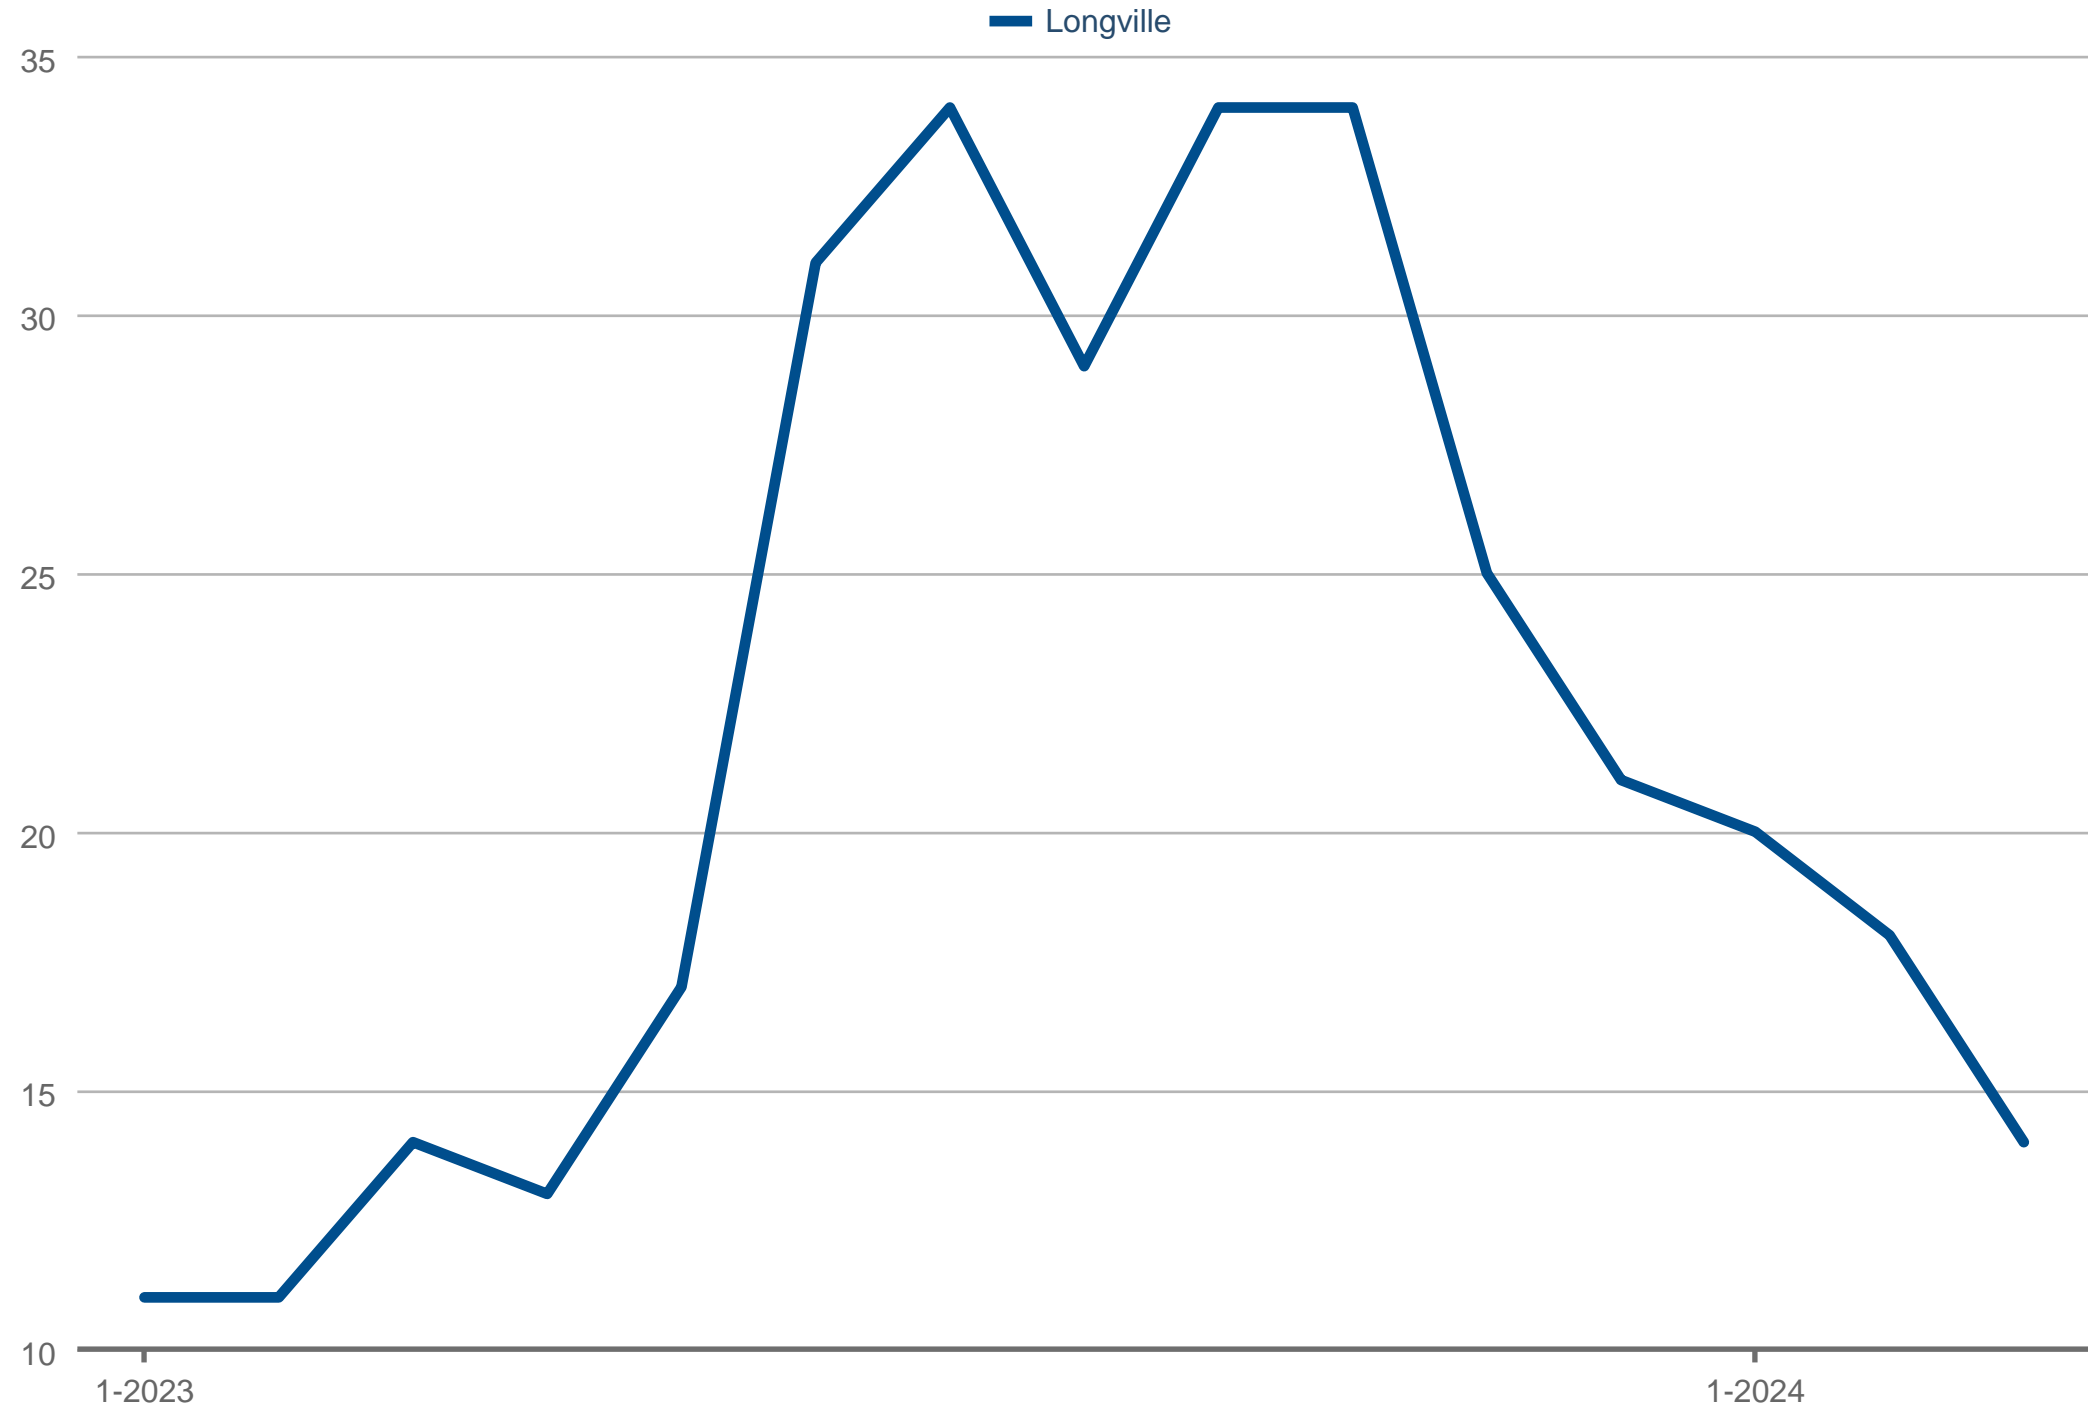

Median Days on Market

Longville: Private Waterfront

Each data point is 12 months of activity. Data is from April 18, 2024.