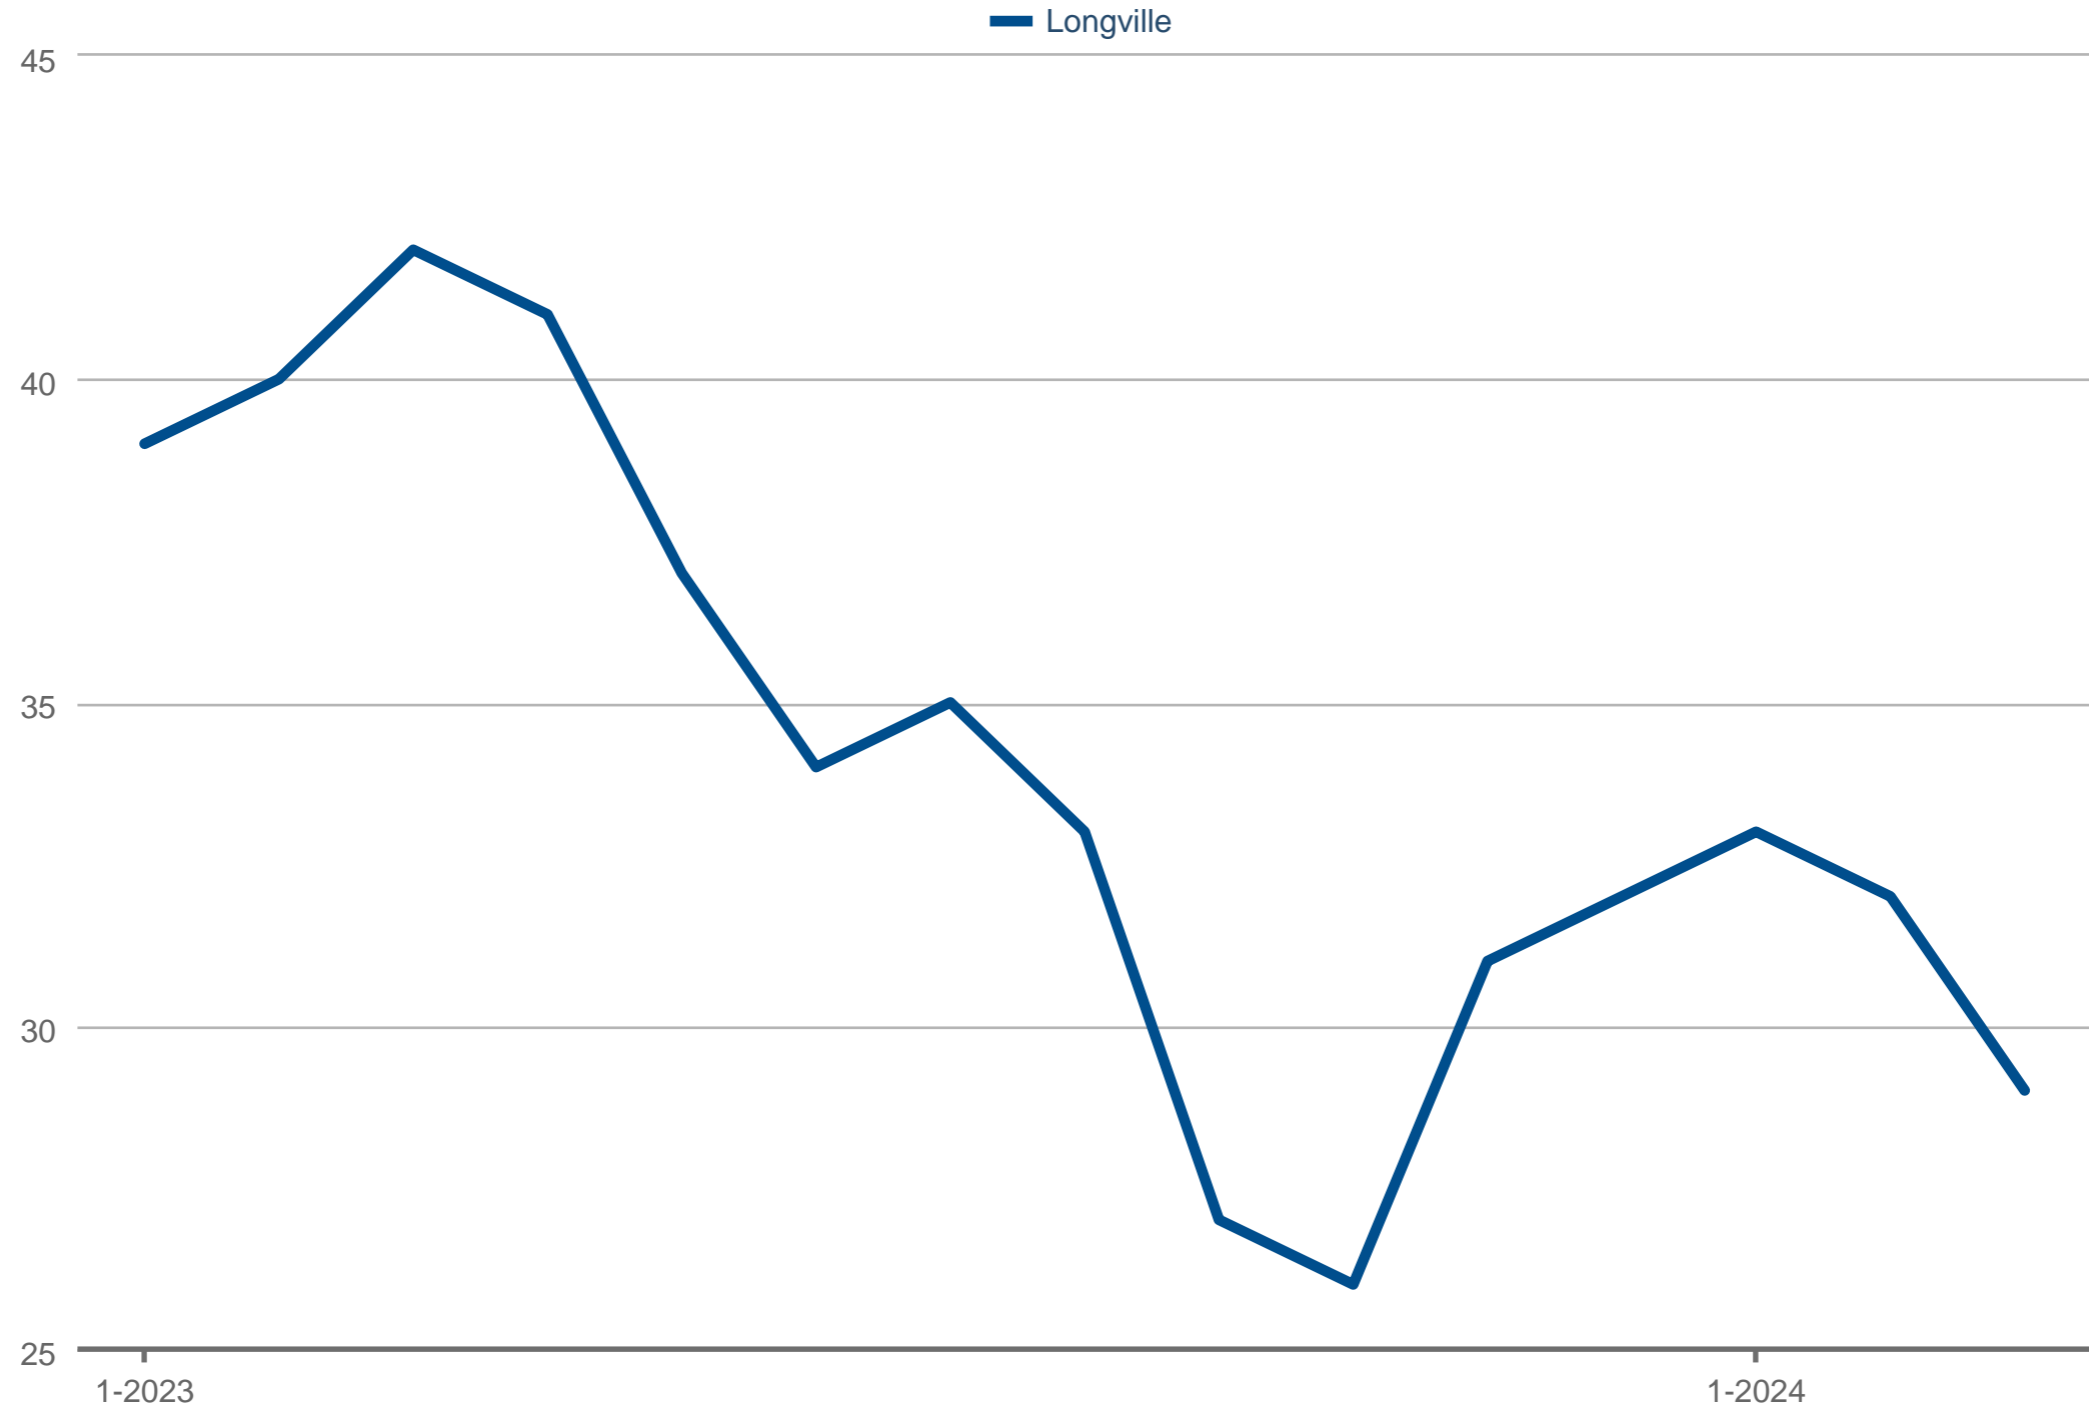

### Closed Sales

Longville: Private Waterfront

Each data point is 12 months of activity. Data is from April 26, 2024.