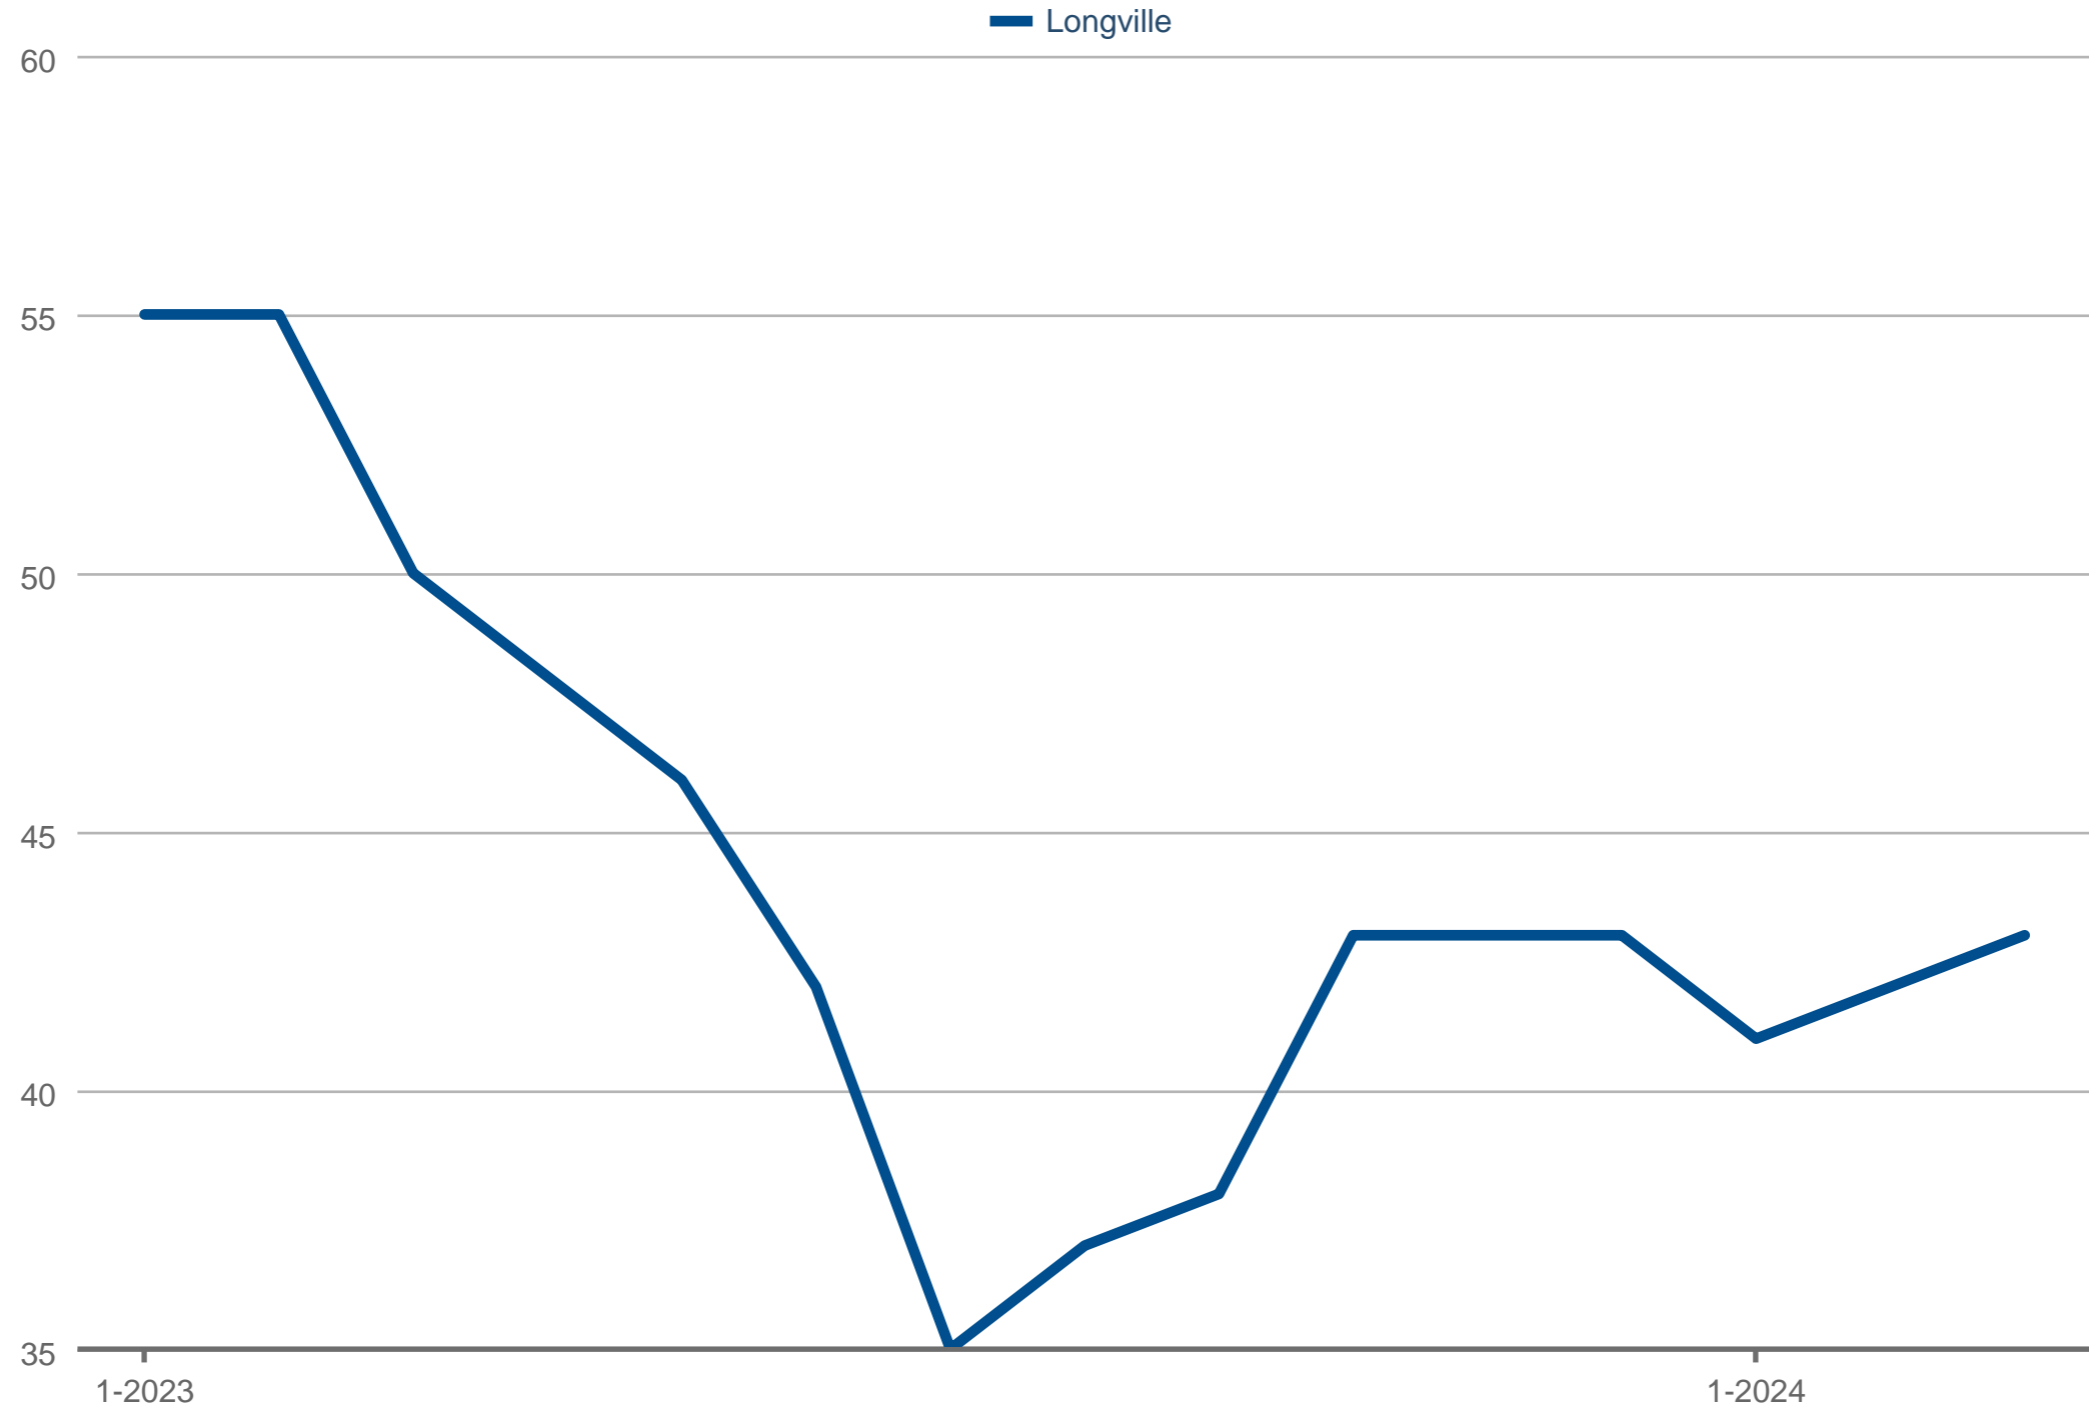

### New Listings

Longville: Private Waterfront

Each data point is 12 months of activity. Data is from April 23, 2024.