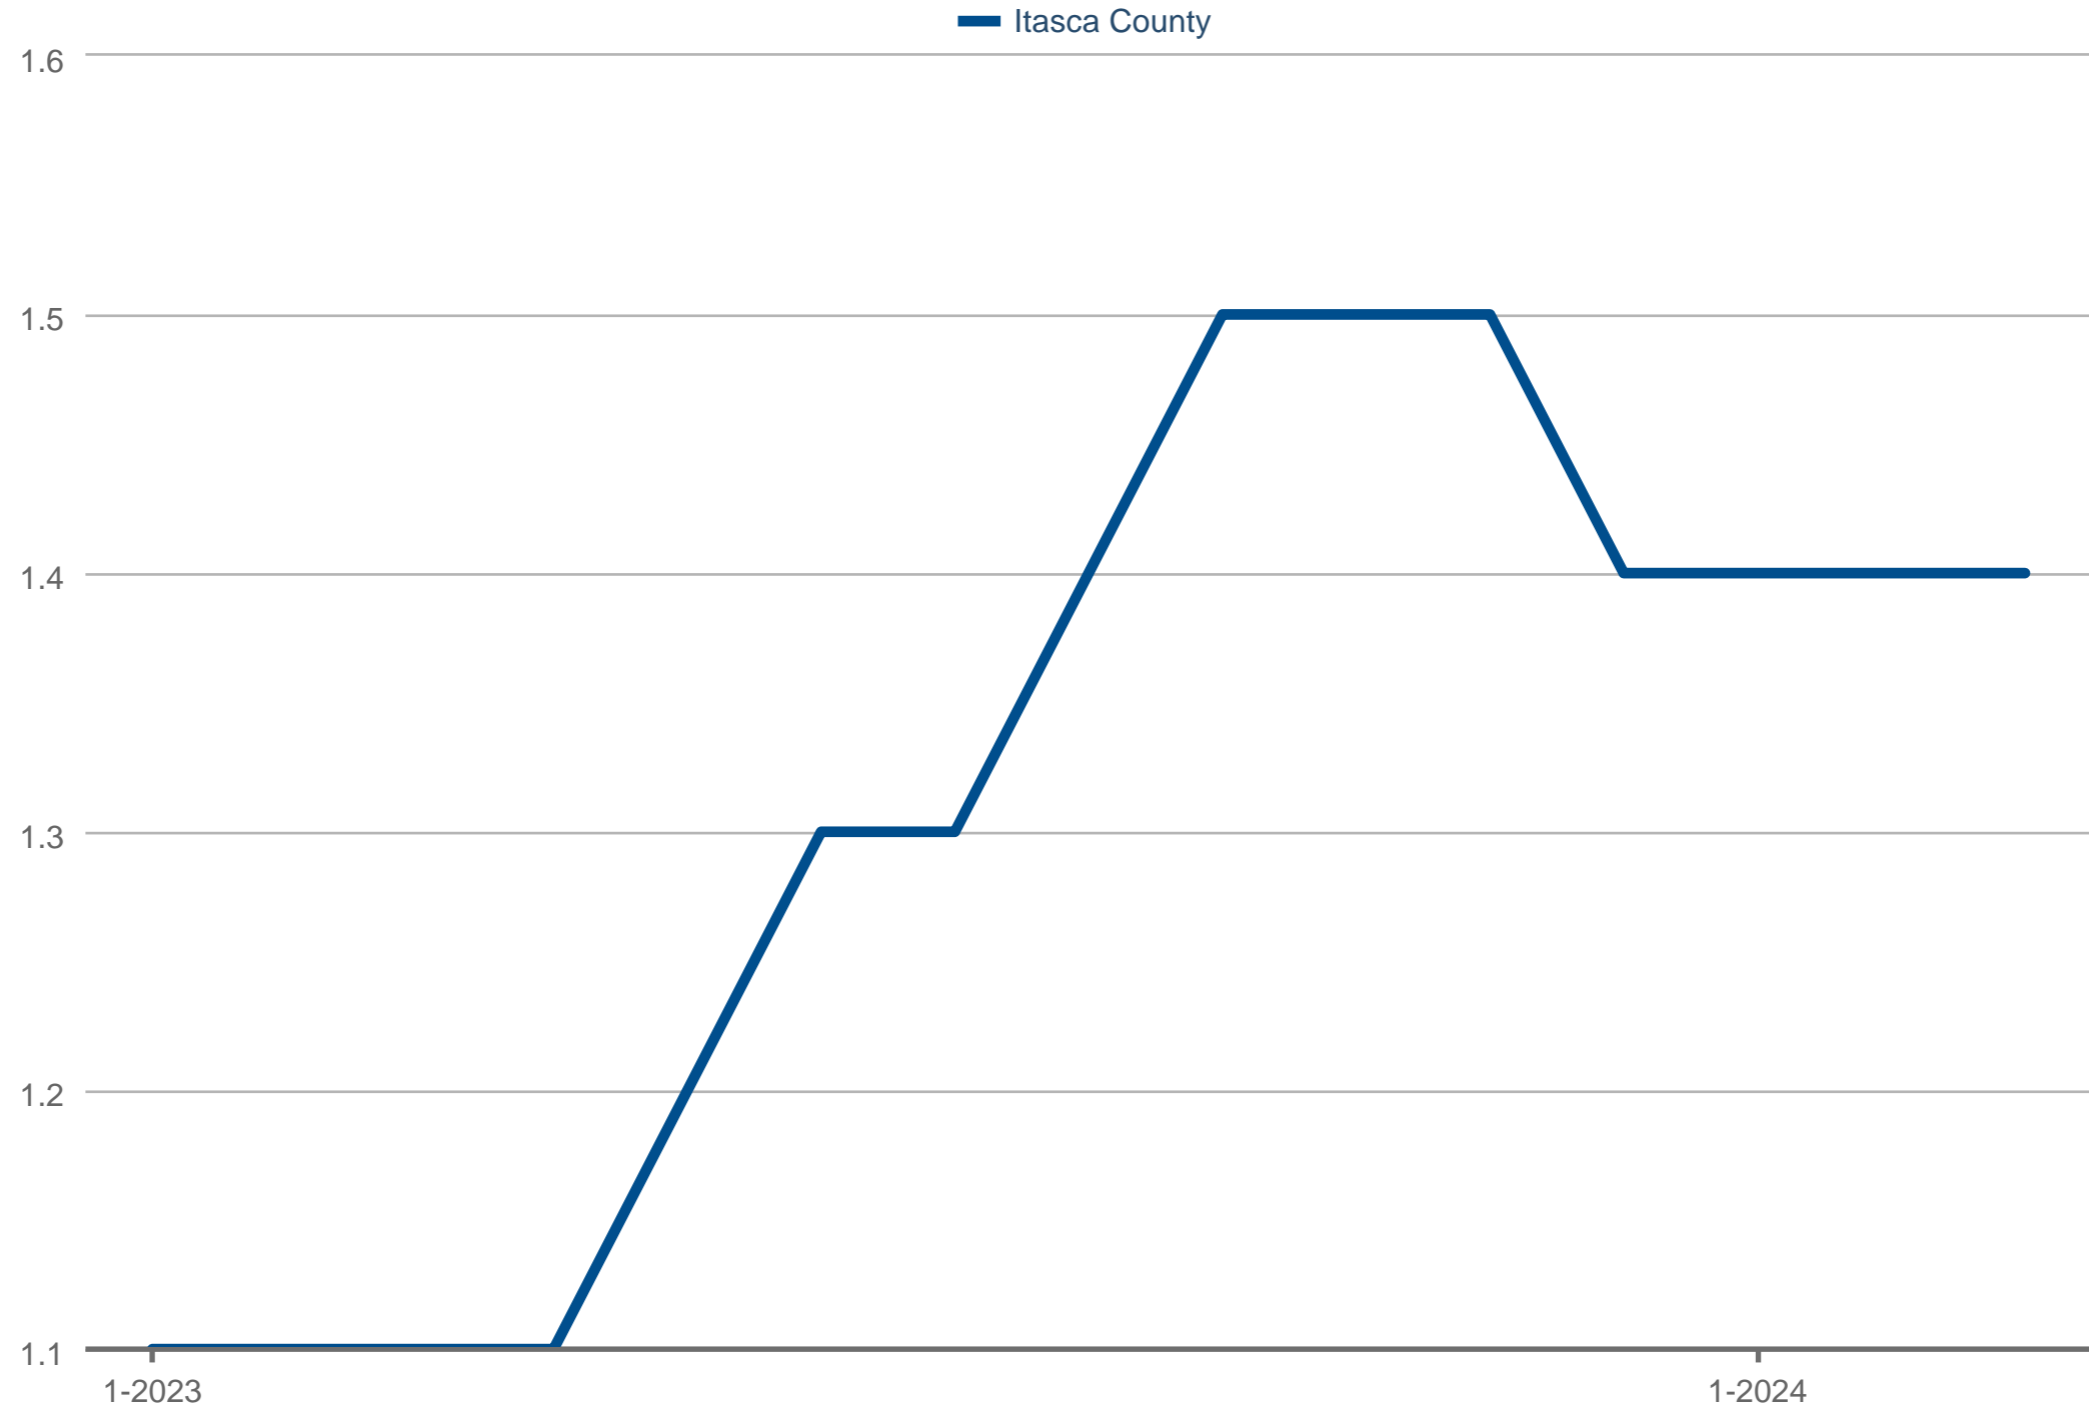

Months Supply of Homes for Sale

Itasca County: Townhouse-Condo

Each data point is 12 months of activity. Data is from April 23, 2024.