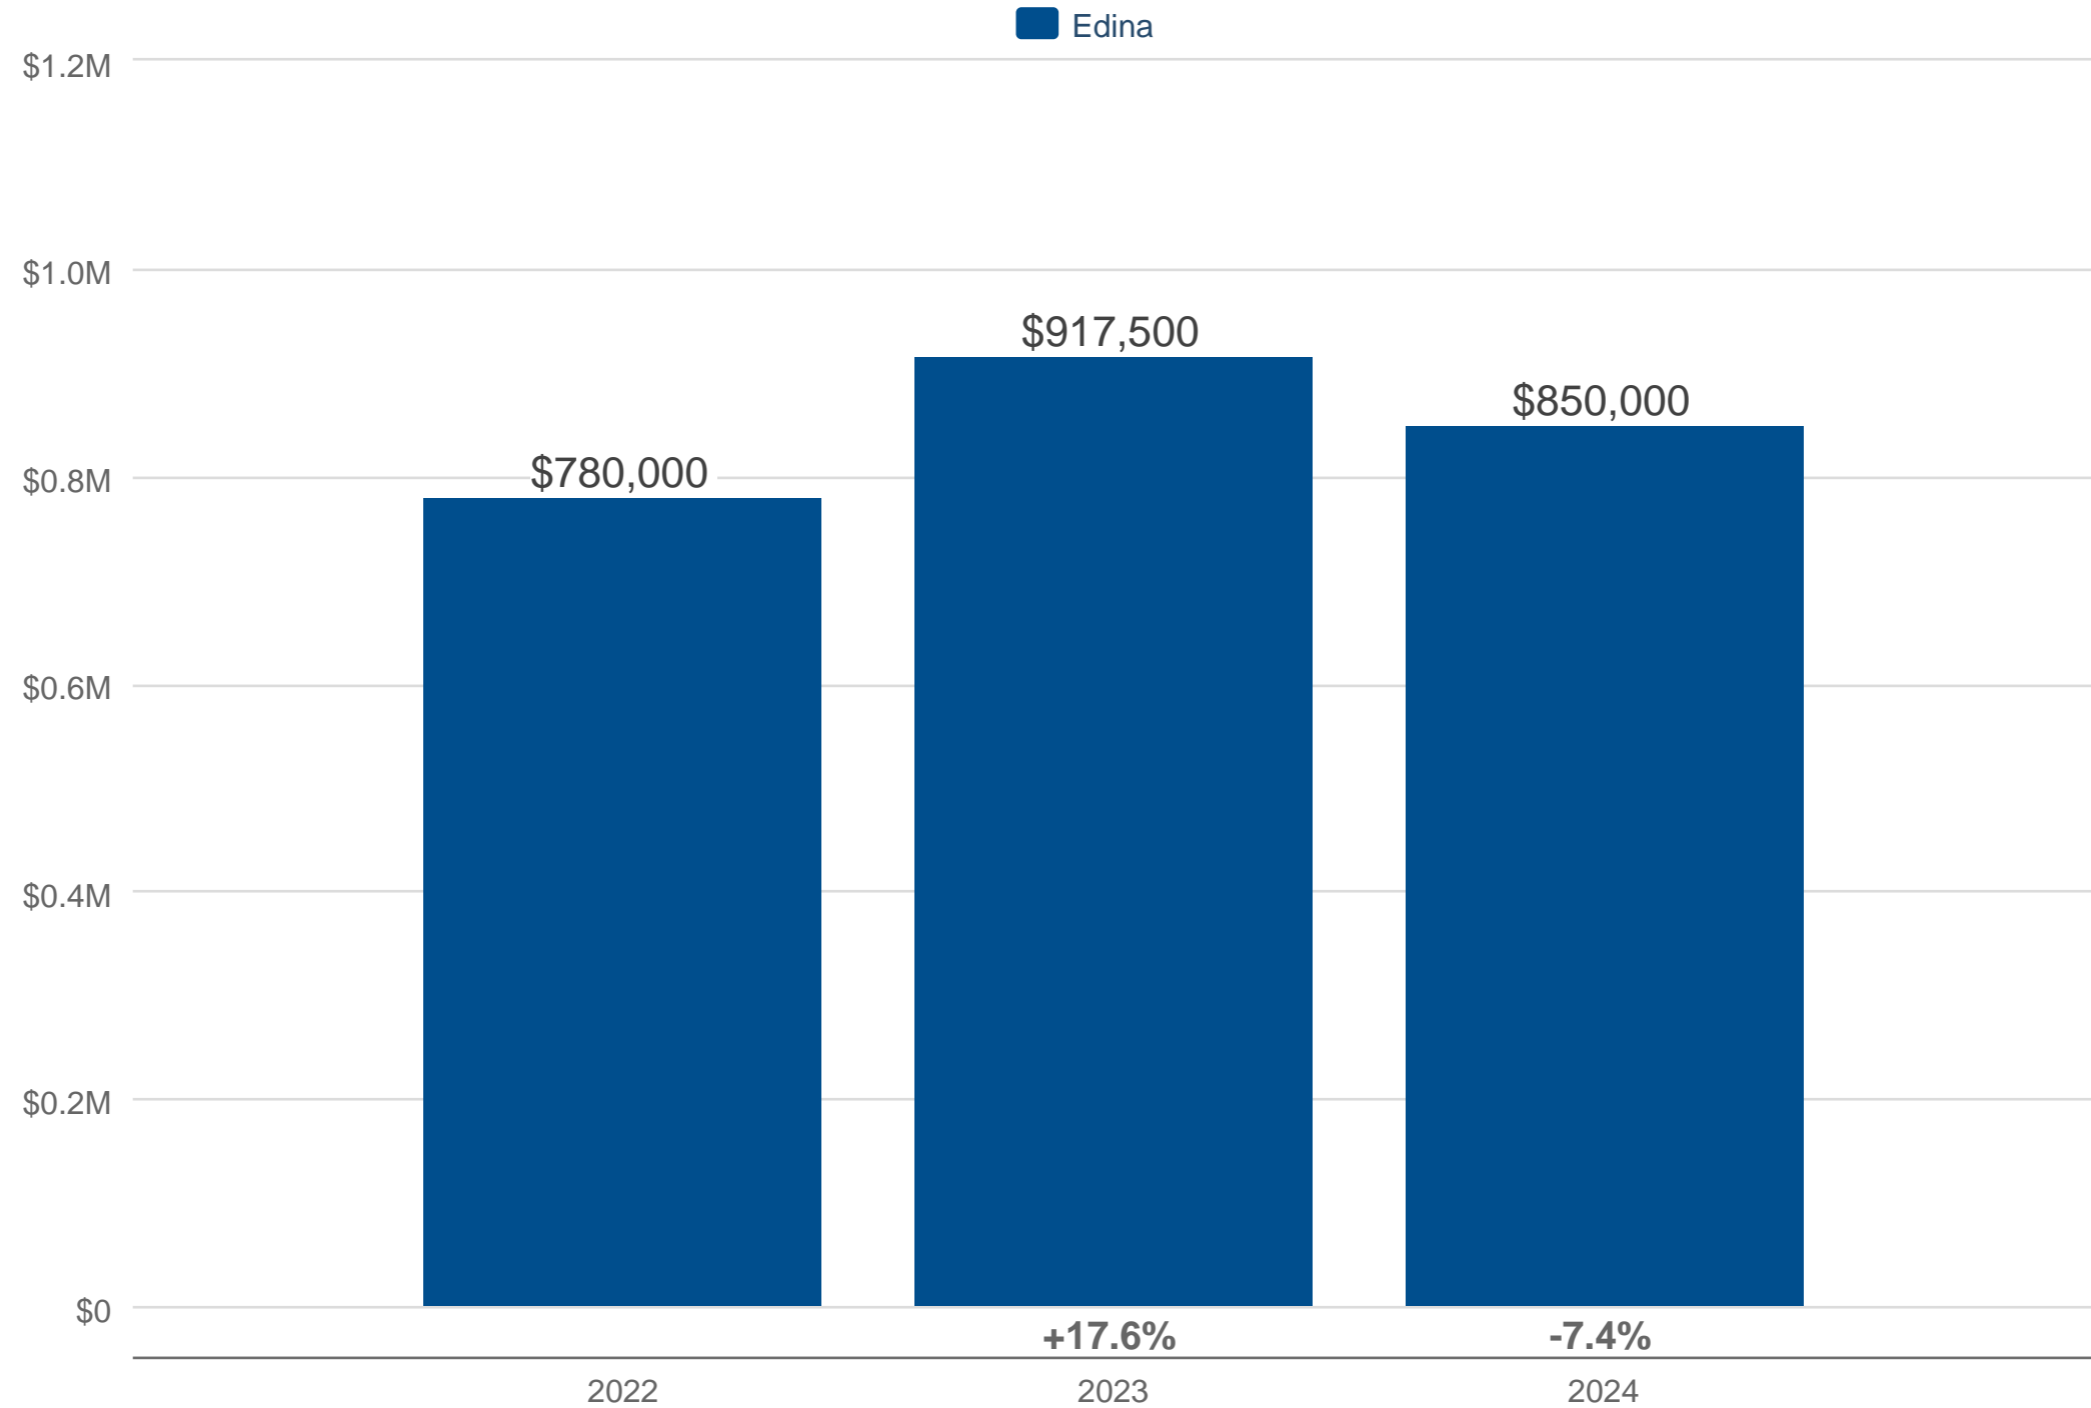

### July Median Sales Price

Edina: Traditional, Previously Owned, Single-Family  
Each point is actual monthly data. Data is from August 6, 2024.

All data from NorthstarMLS. Data deemed reliable but not guaranteed. InfoSparks © 2024 ShowingTime.