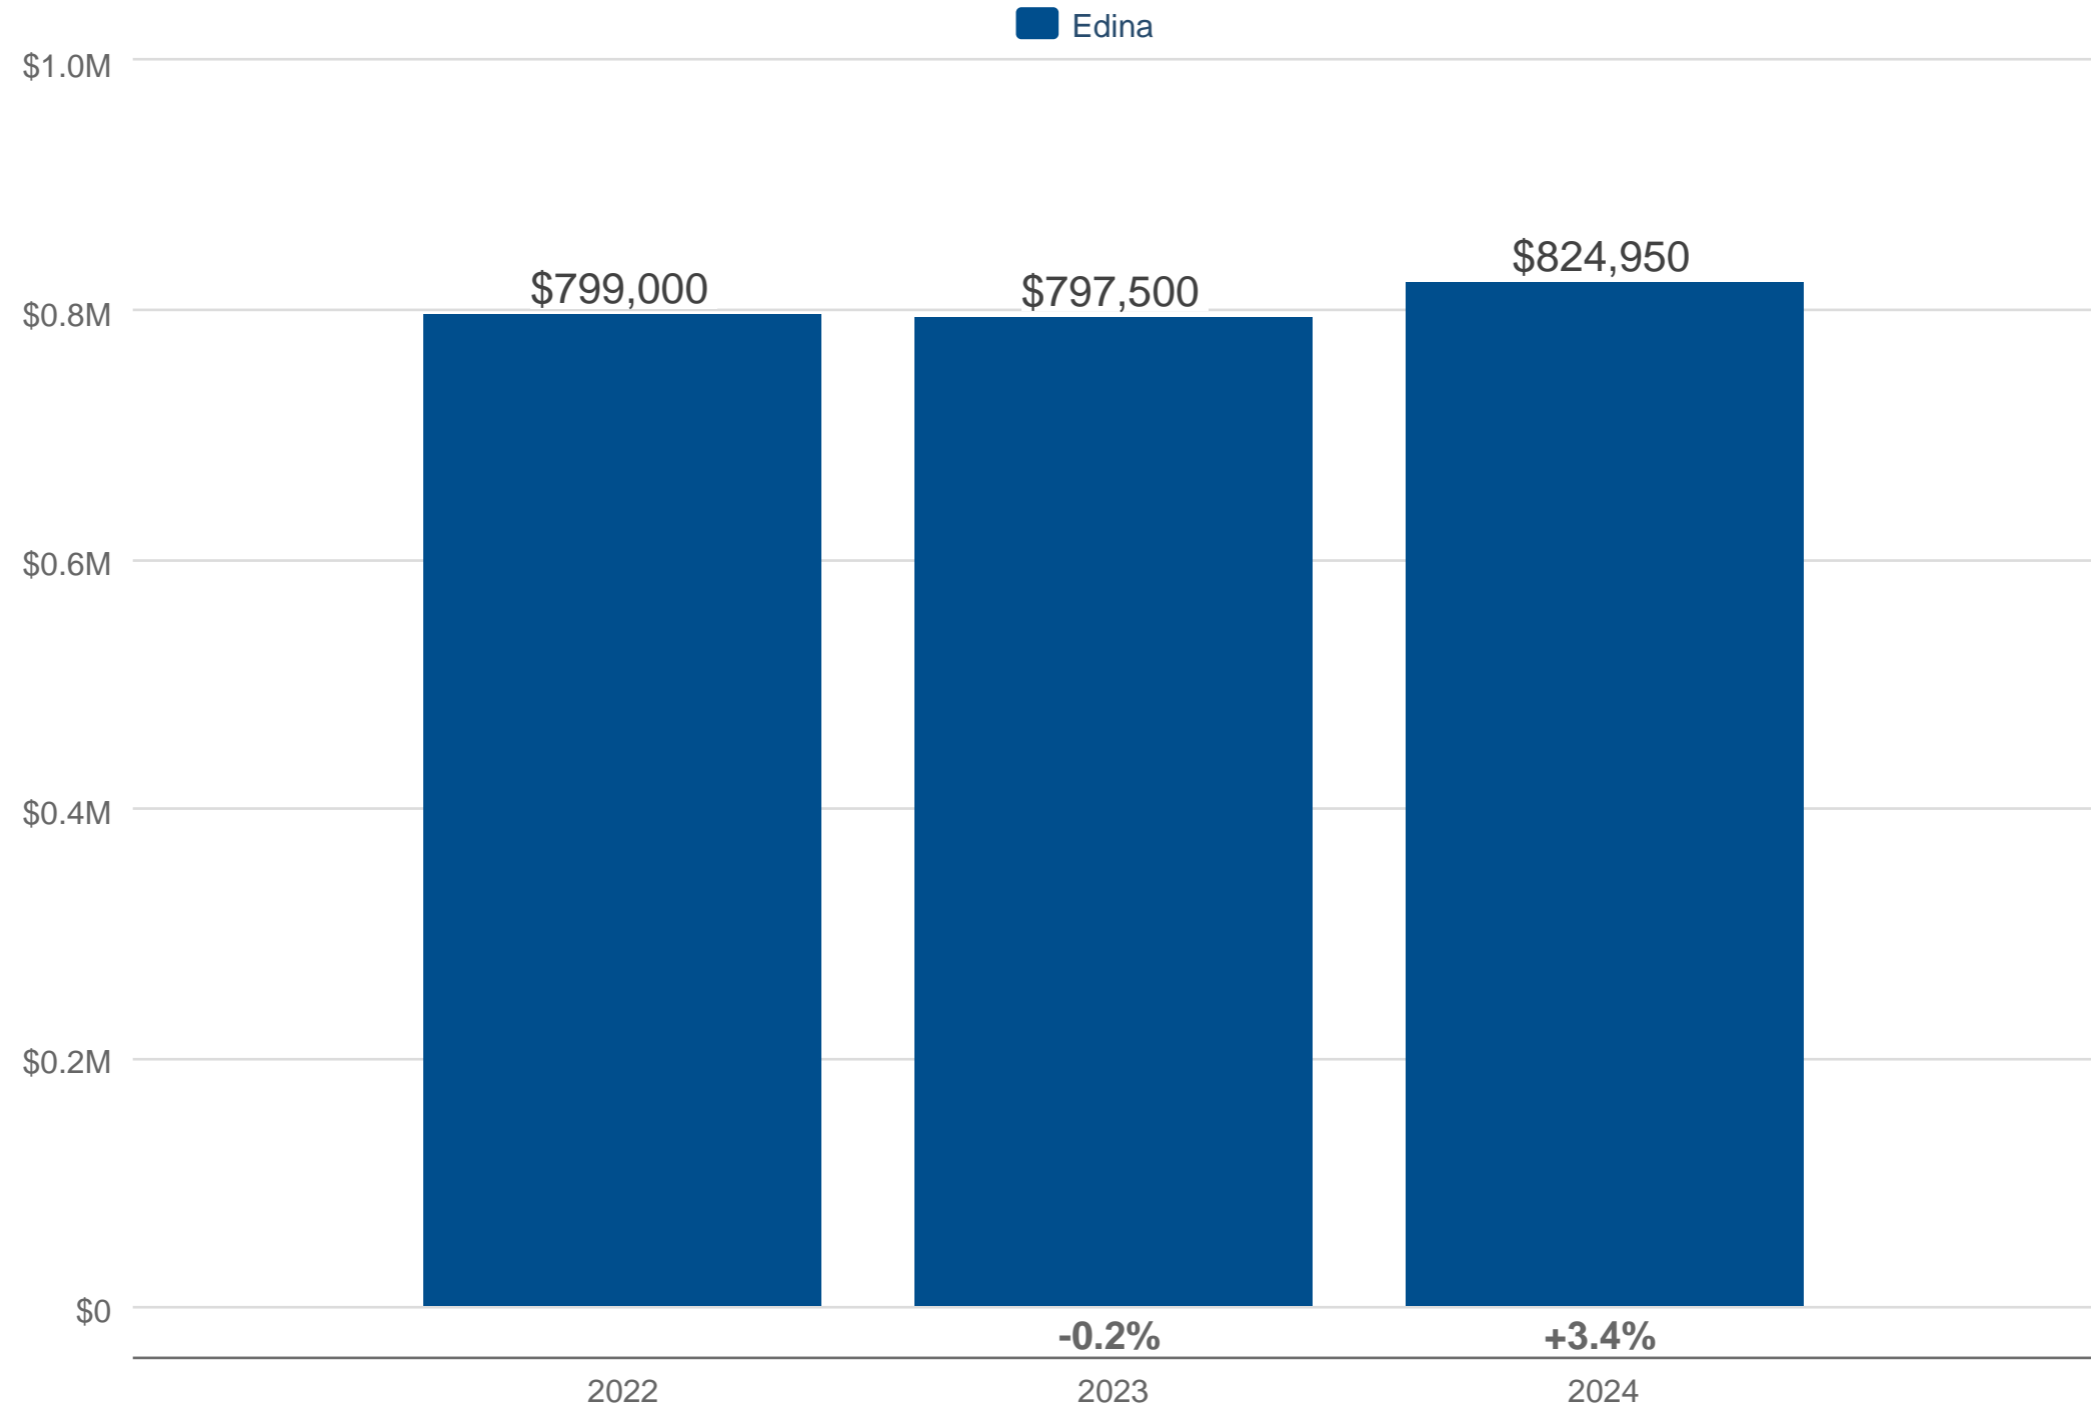

### October Median Original List Price

Edina: Traditional, Previously Owned, Single-Family

Each point is actual monthly data. Data is from November 9, 2024.

All data from NorthstarMLS. Data deemed reliable but not guaranteed. InfoSparks © 2024 ShowingTime.