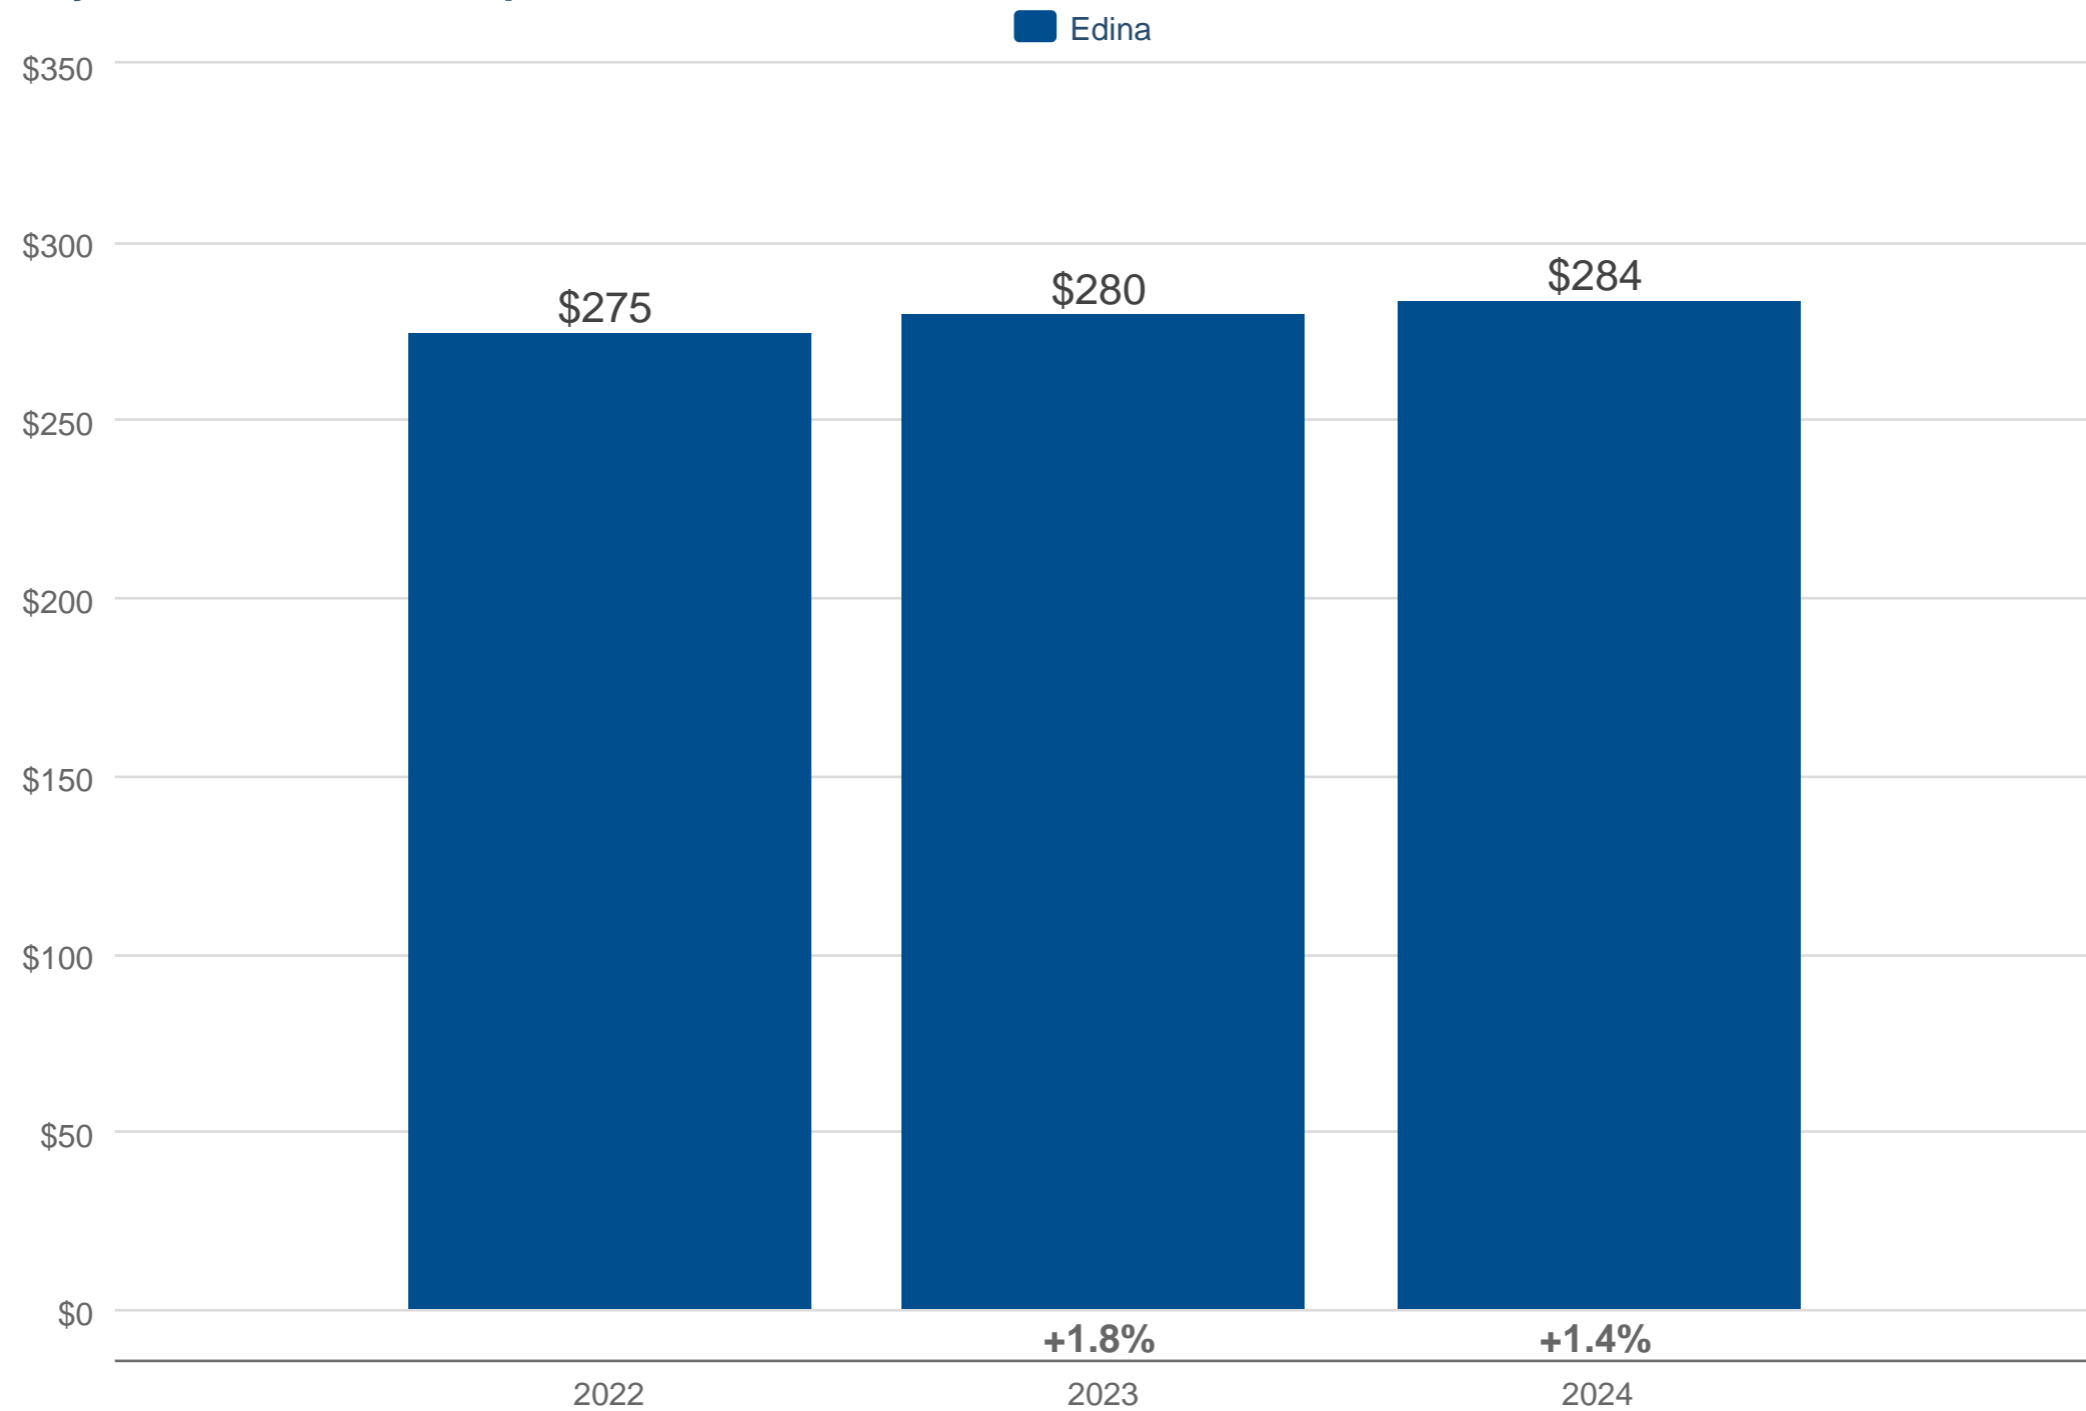

### July Median Price Per Square Foot

Edina: Traditional, Previously Owned, Single-Family  
Each point is actual monthly data. Data is from August 6, 2024.

All data from NorthstarMLS. Data deemed reliable but not guaranteed. InfoSparks © 2024 ShowingTime.