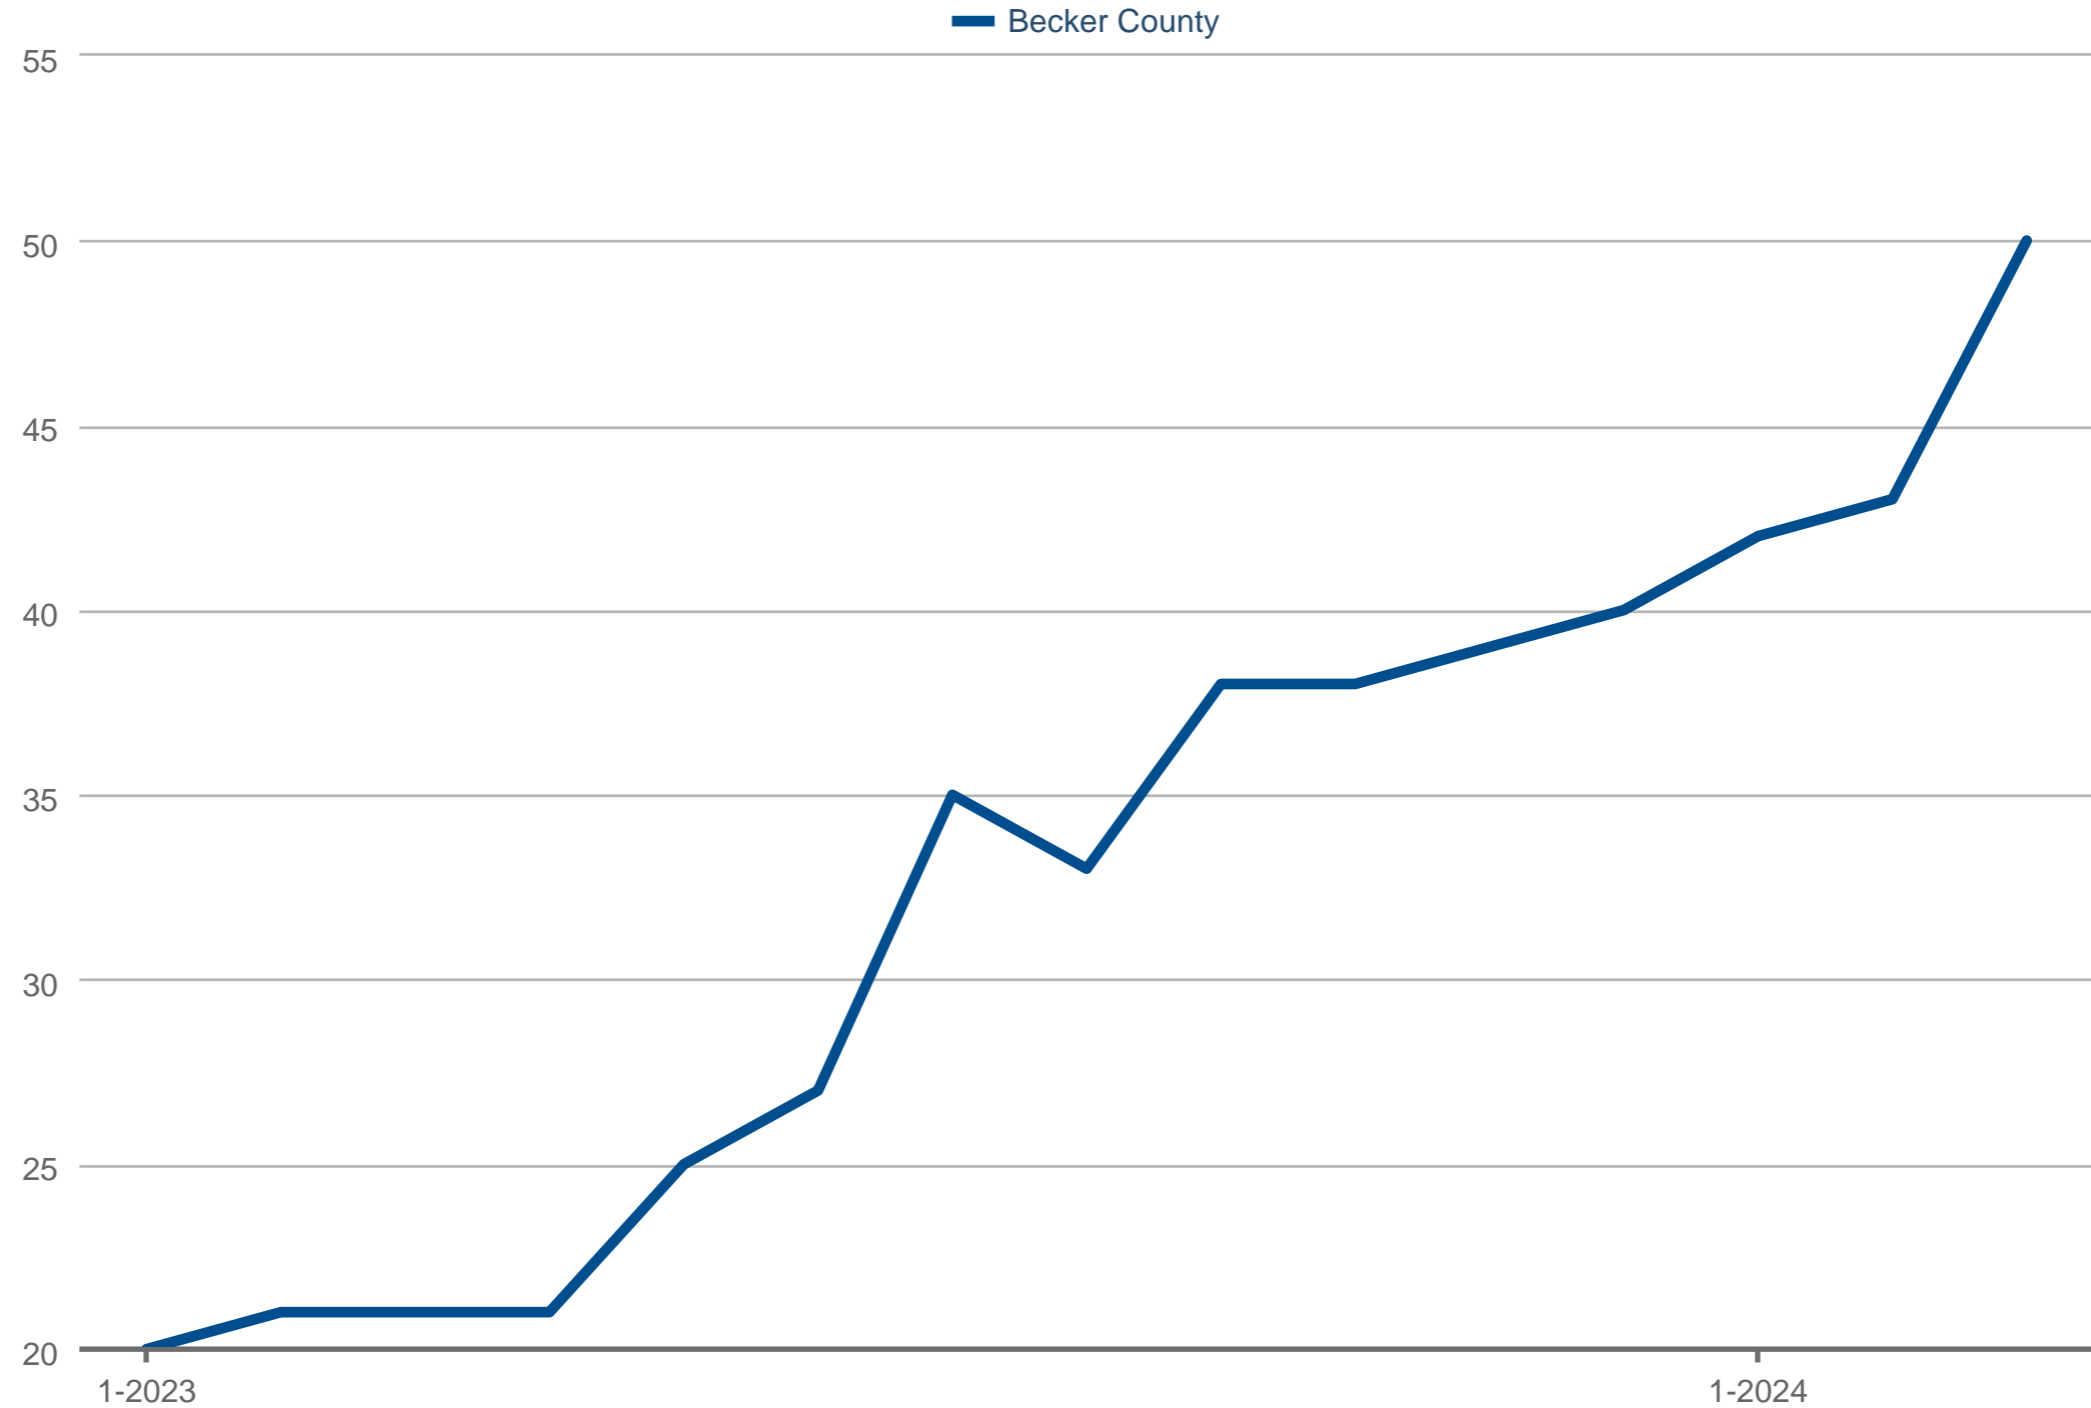

New Listings

Becker County: Townhouse-Condo

Each data point is 12 months of activity. Data is from April 24, 2024.