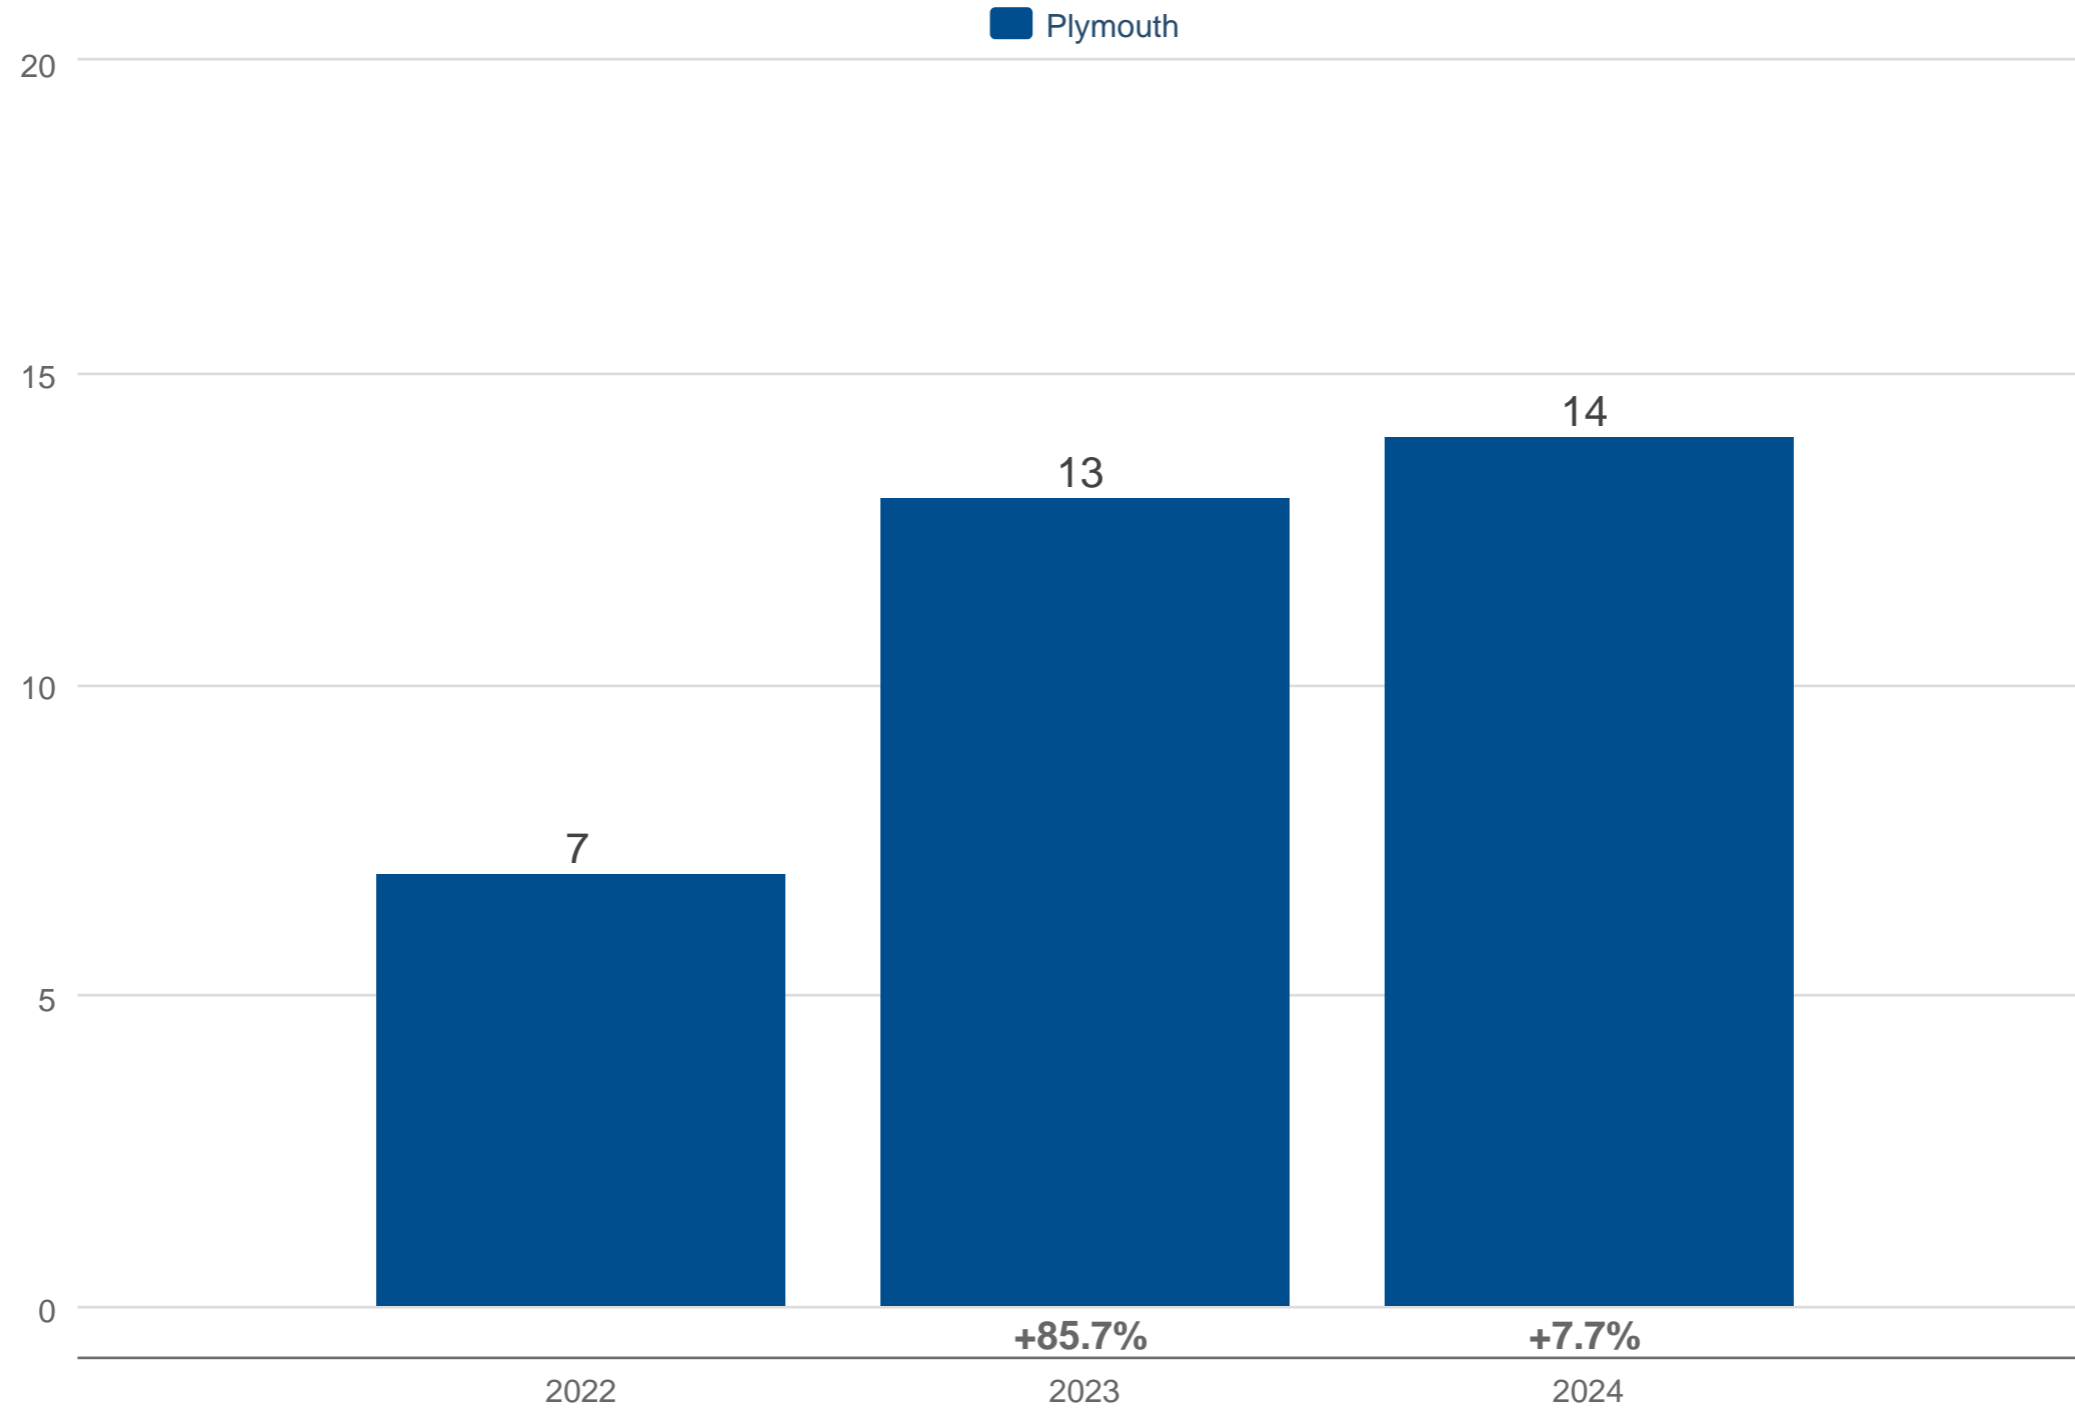

### June Median Days on Market

Plymouth: Traditional, Single-Family, Non-Waterfront

Each data point is 12 months of activity. Data is from July 27, 2024.

All data from NorthstarMLS. Data deemed reliable but not guaranteed. InfoSparks © 2024 ShowingTime.