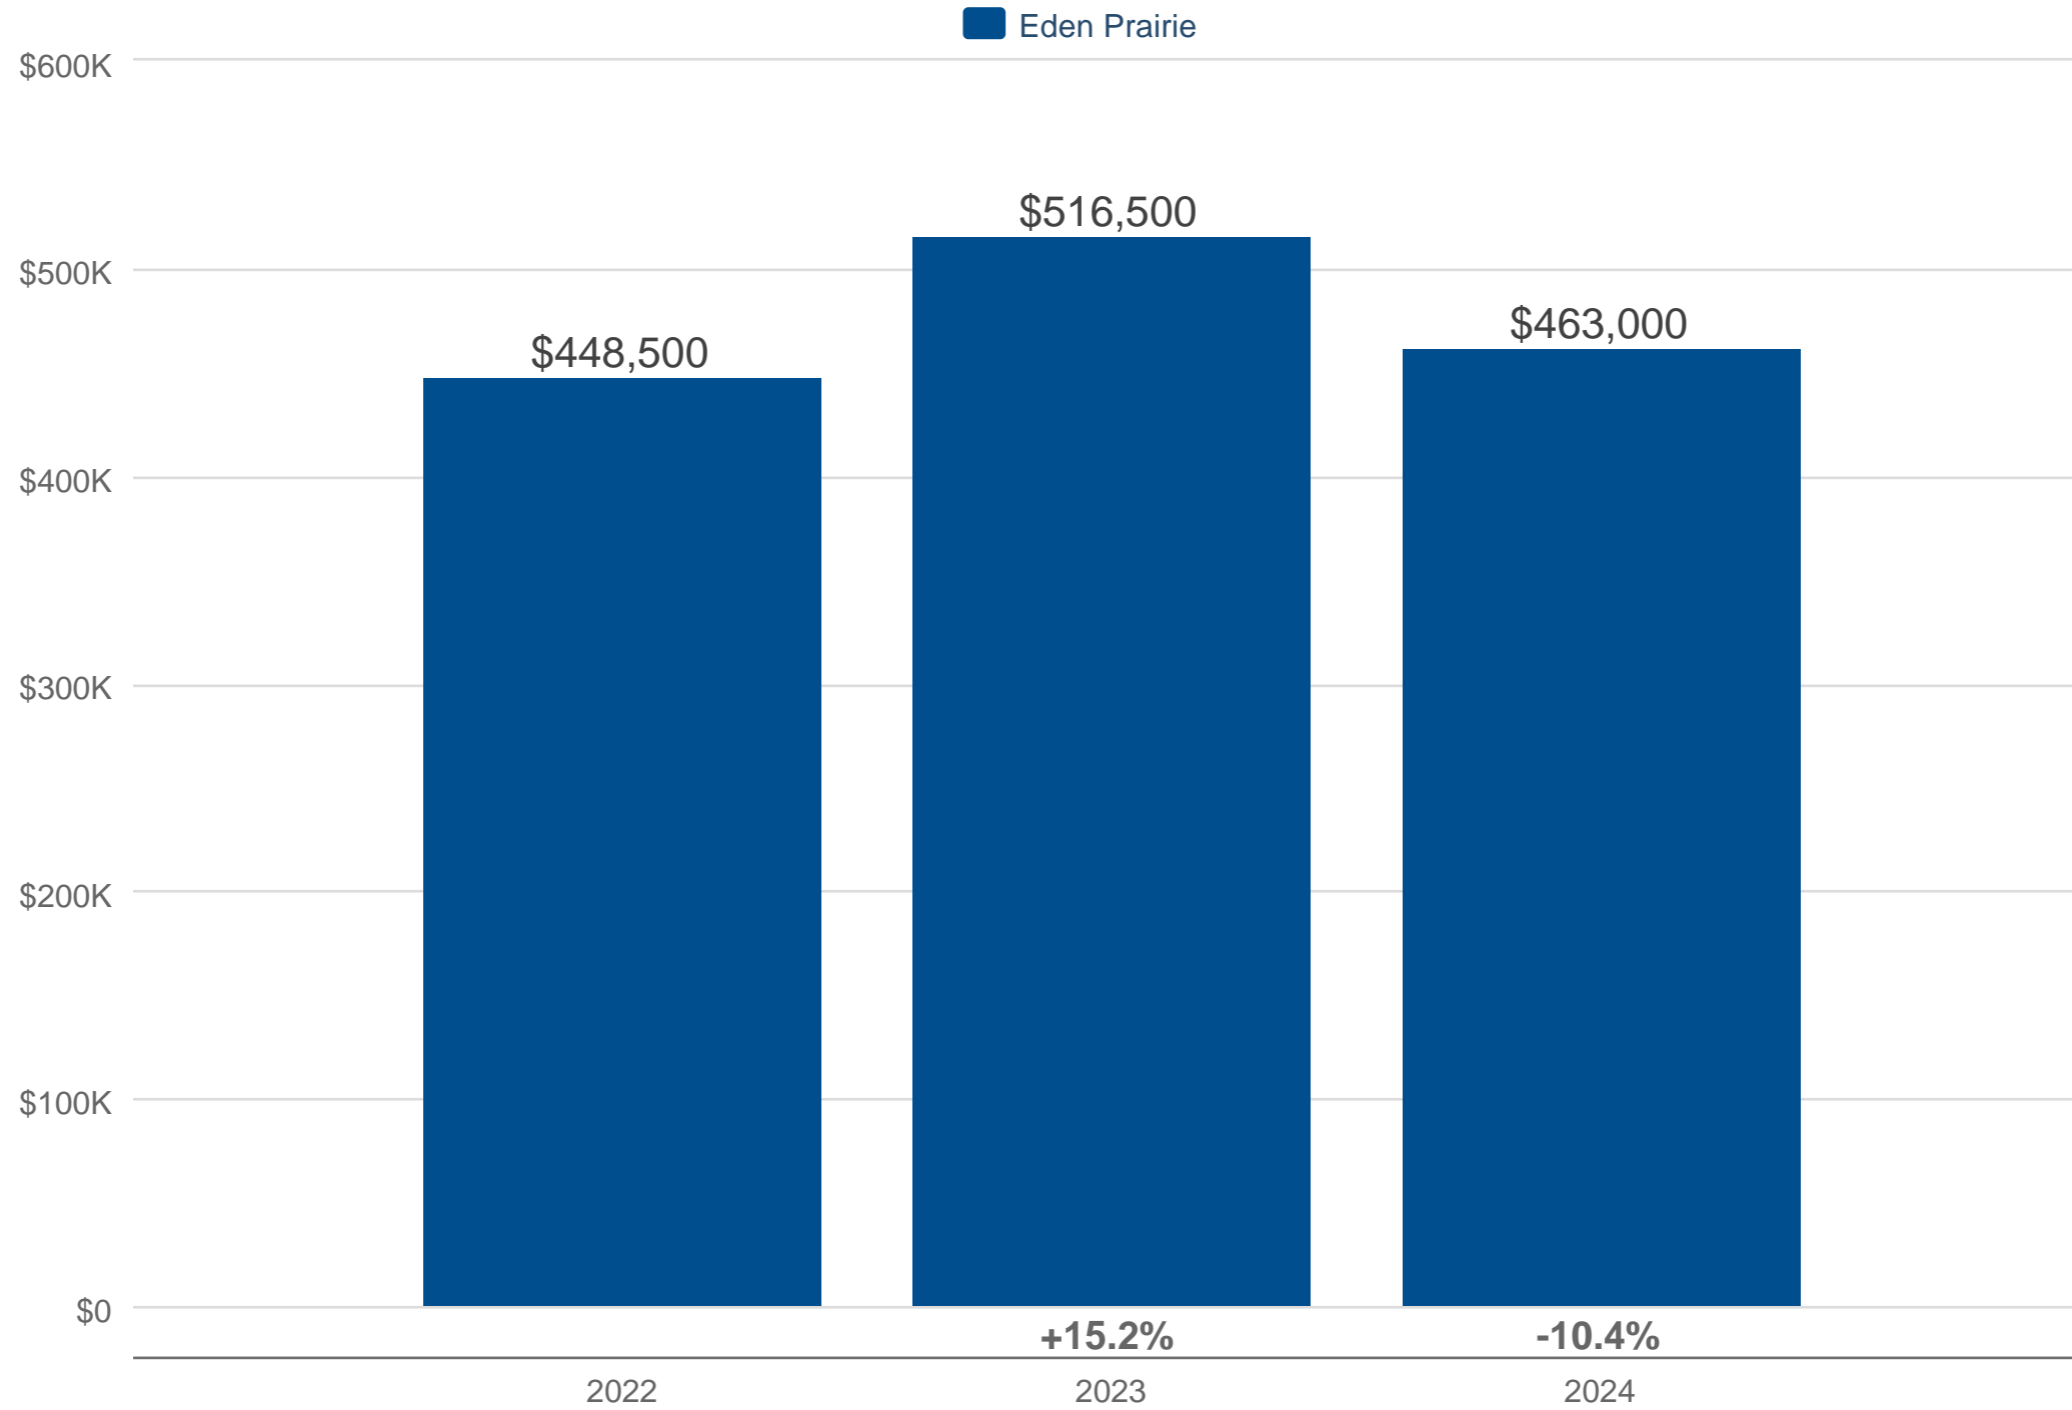

Aaron Blackman
CENTURY 21 Atwood

Office: 952-210-2533
aaron@aaronblackman.com

March Median Sales Price

Eden Prairie

Each point is actual monthly data. Data is from April 20, 2024.

All data from NorthstarMLS. Data deemed reliable but not guaranteed. InfoSparks © 2024 ShowingTime.