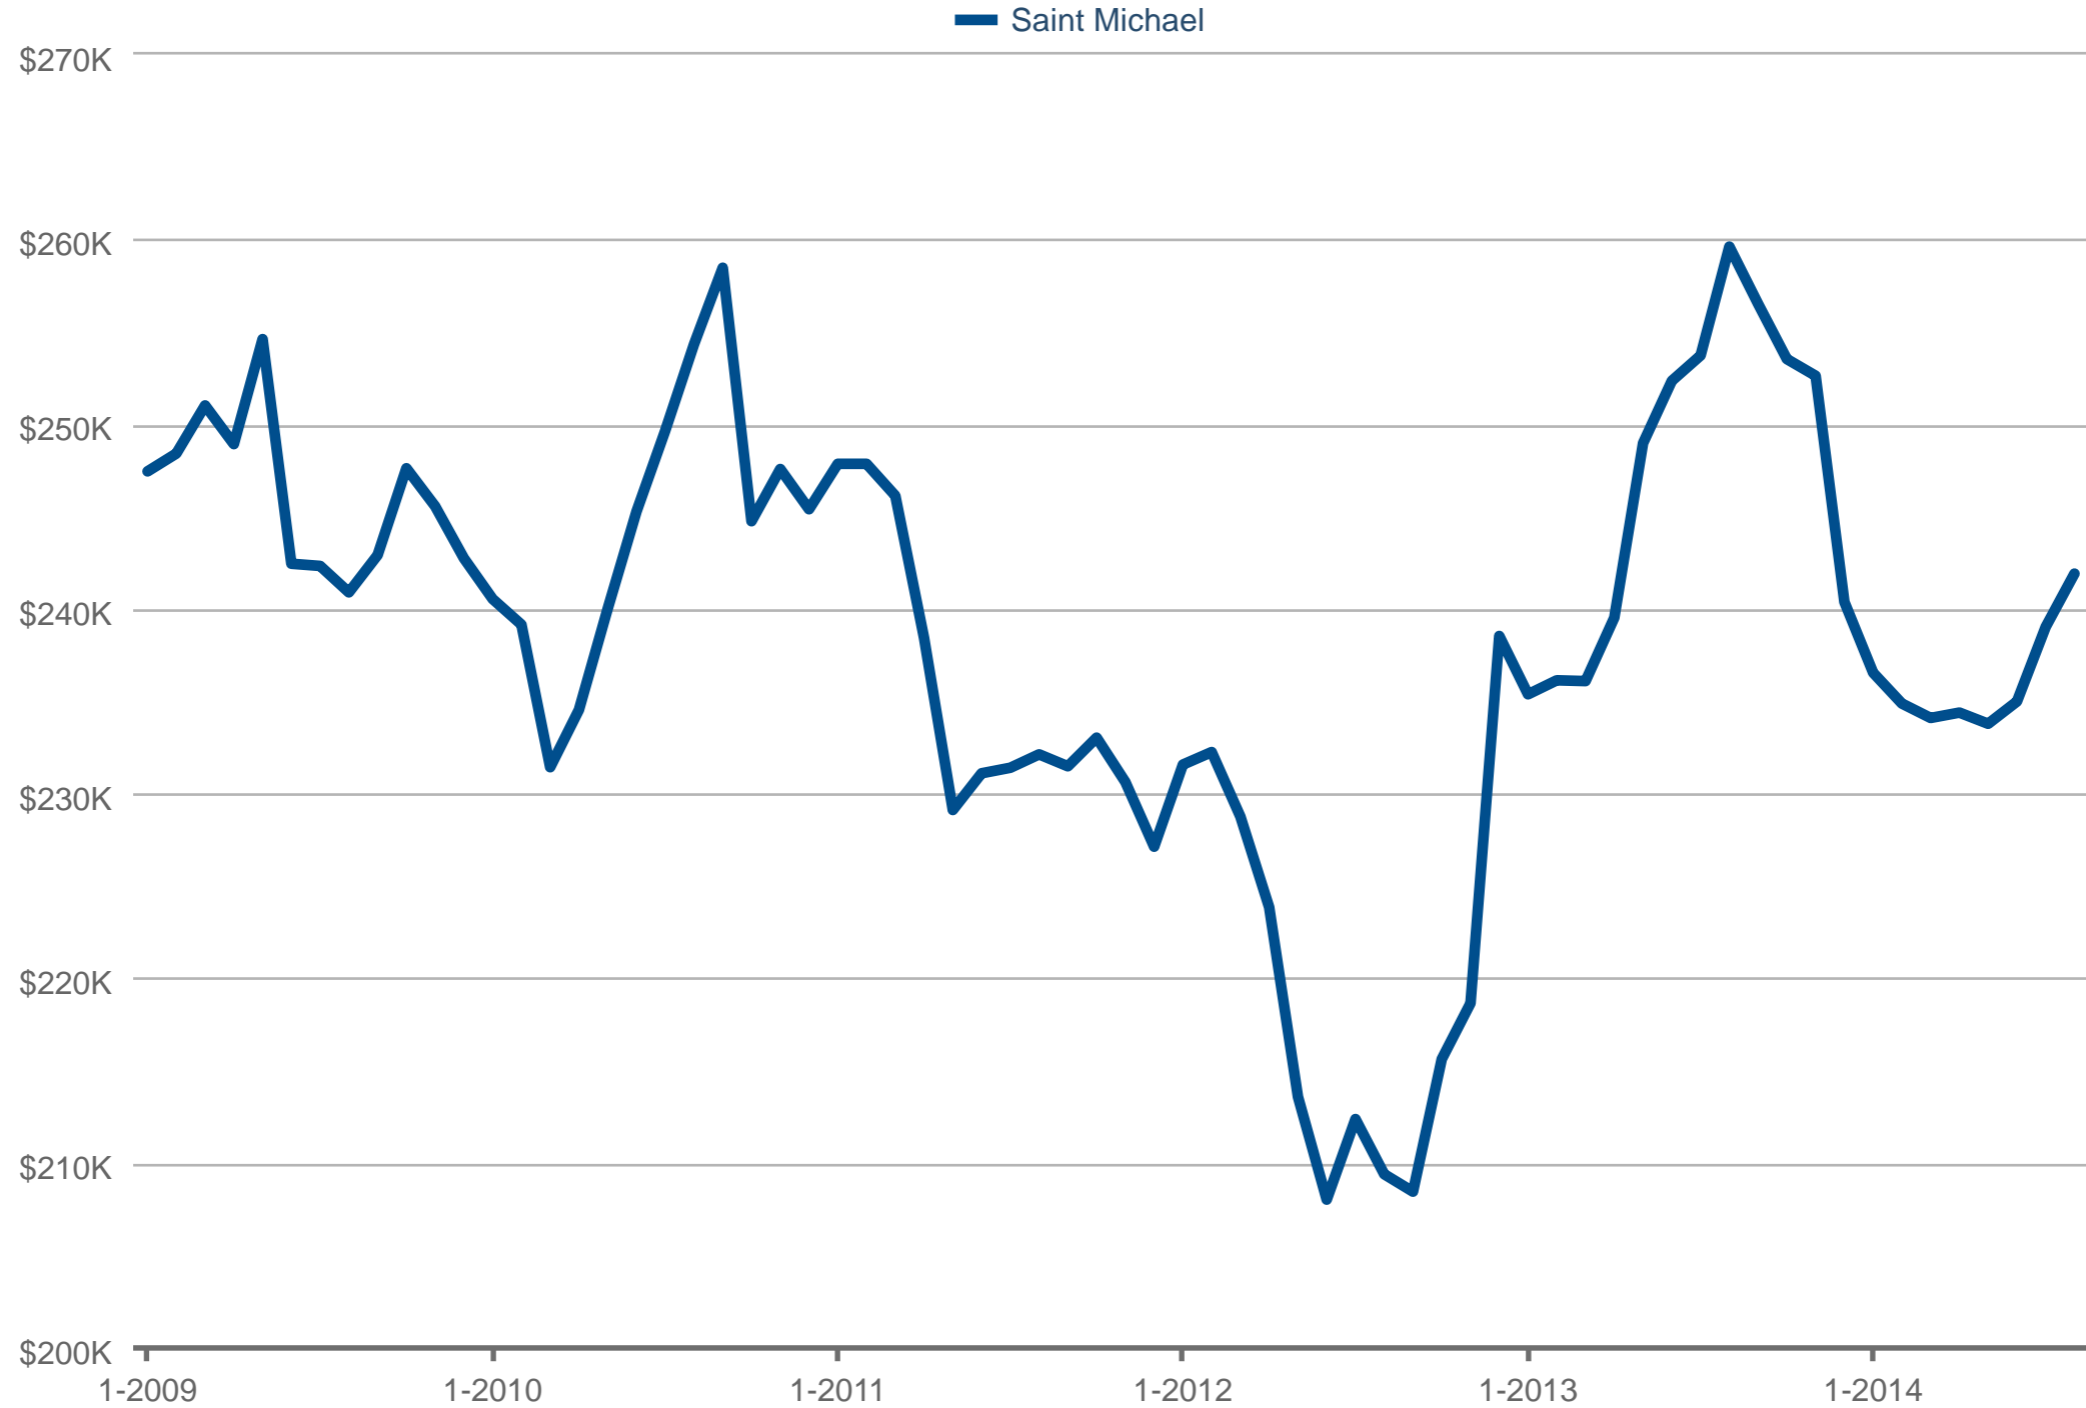

Average Sales Price

Saint Michael: Traditional, Previously Owned, Single-Family

Each data point is 12 months of activity. Data is from September 8, 2014.