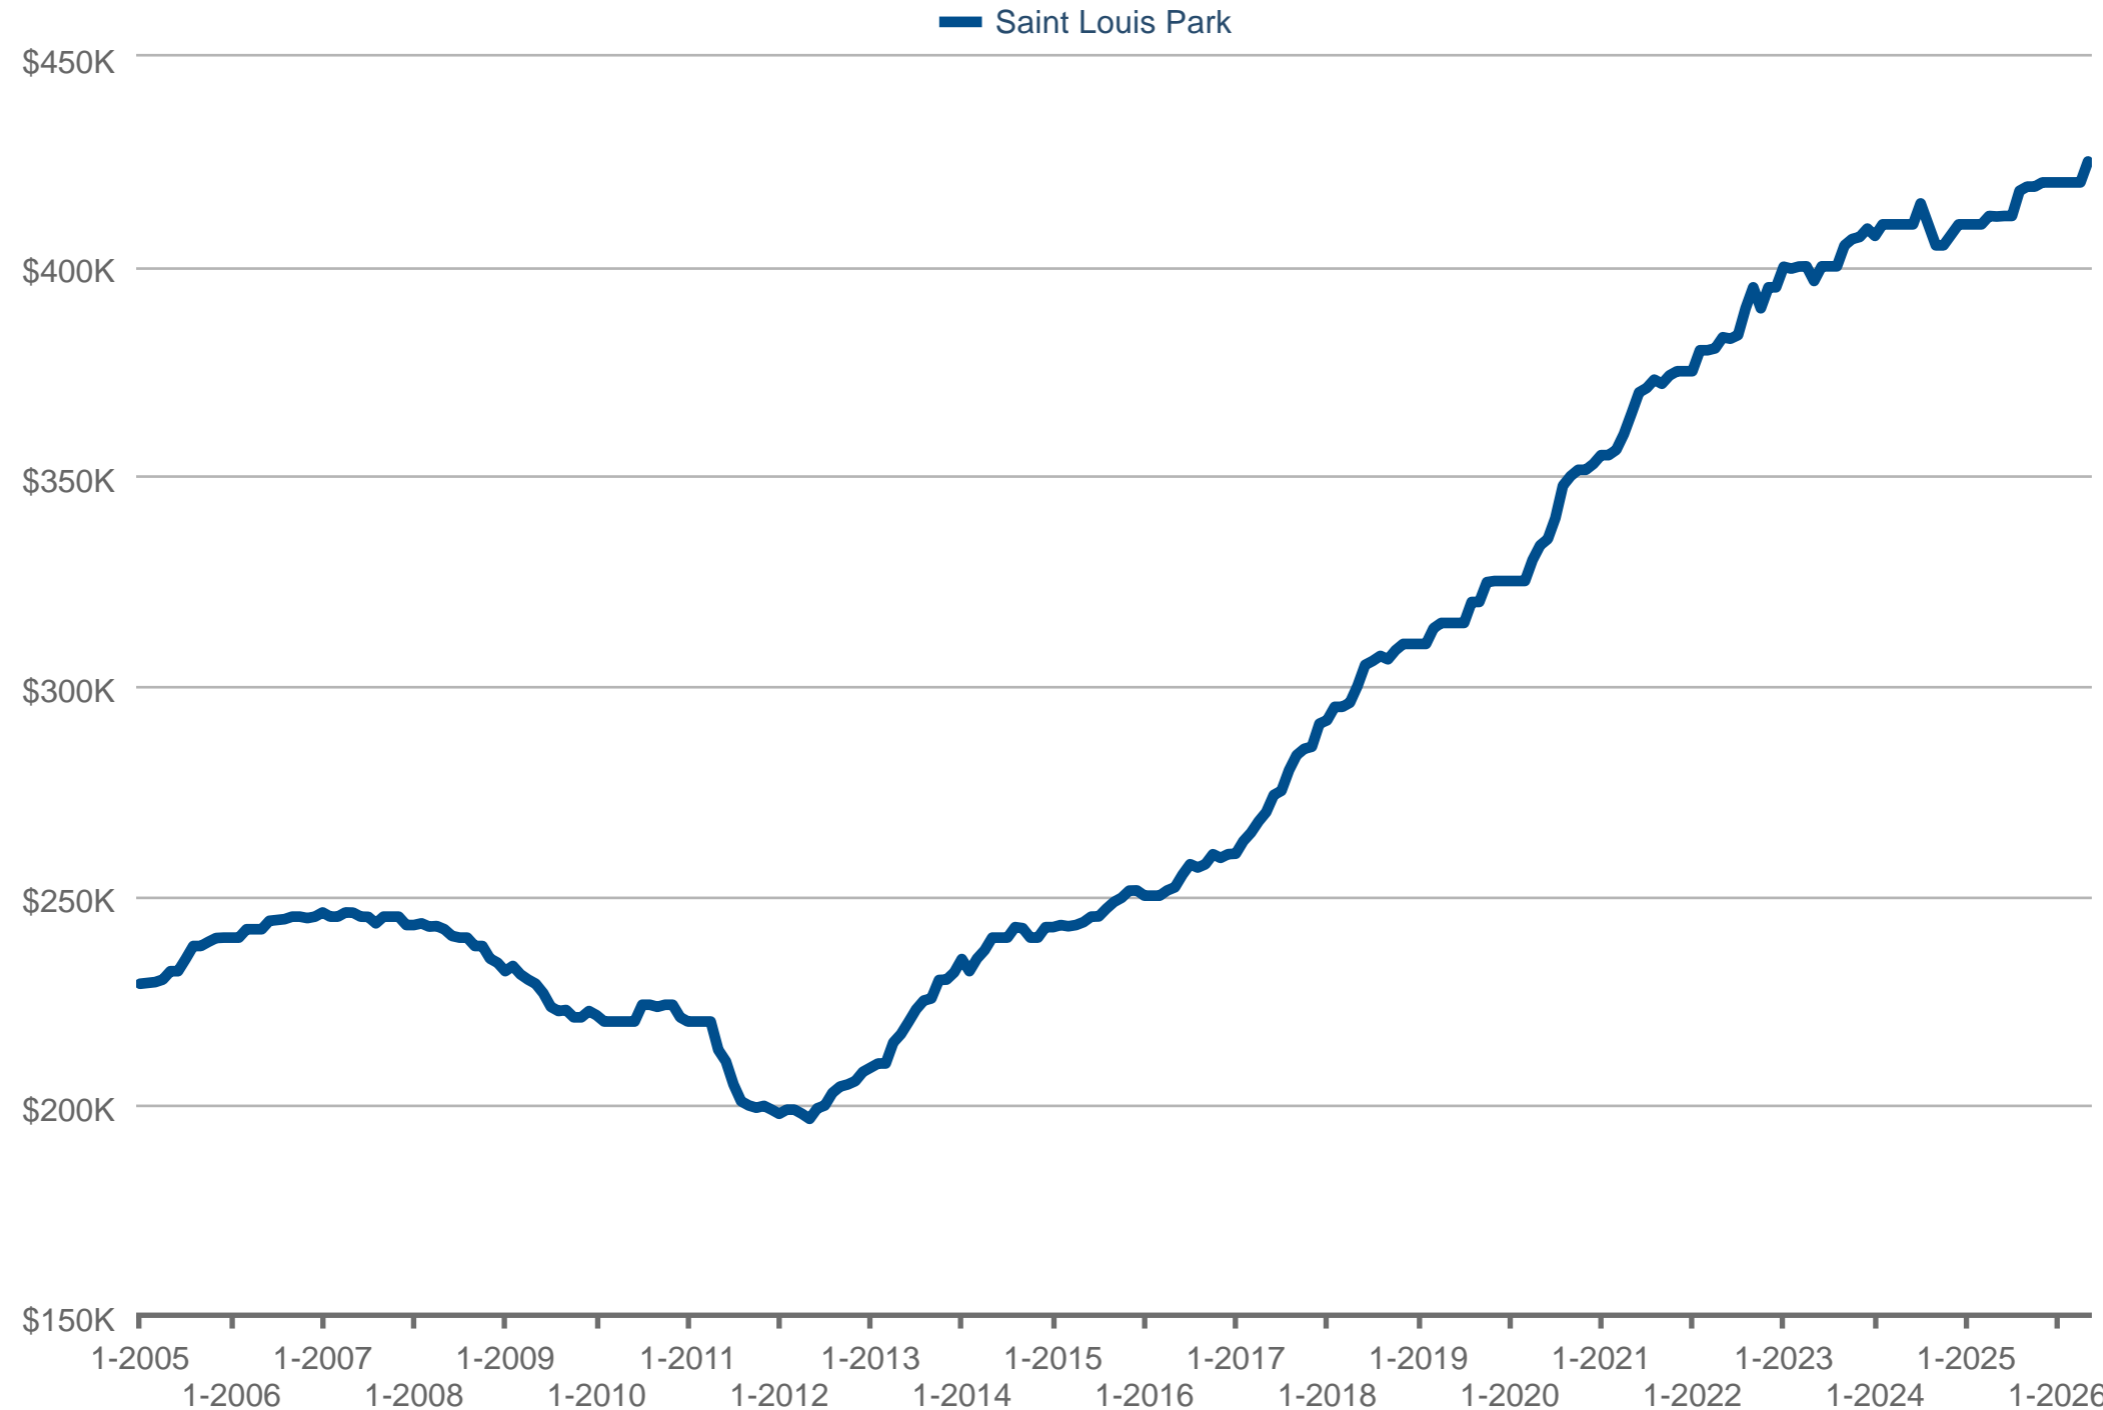

Cody Anderson

RE/MAX Results

Office: 612-242-5752

codyjames4200@gmail.com

Median Sales Price

Saint Louis Park: Single-Family

Each data point is 12 months of activity. Data is from June 3, 2026.

All data from NorthstarMLS. Data deemed reliable but not guaranteed. InfoSparks © 2026 ShowingTime Plus, LLC.