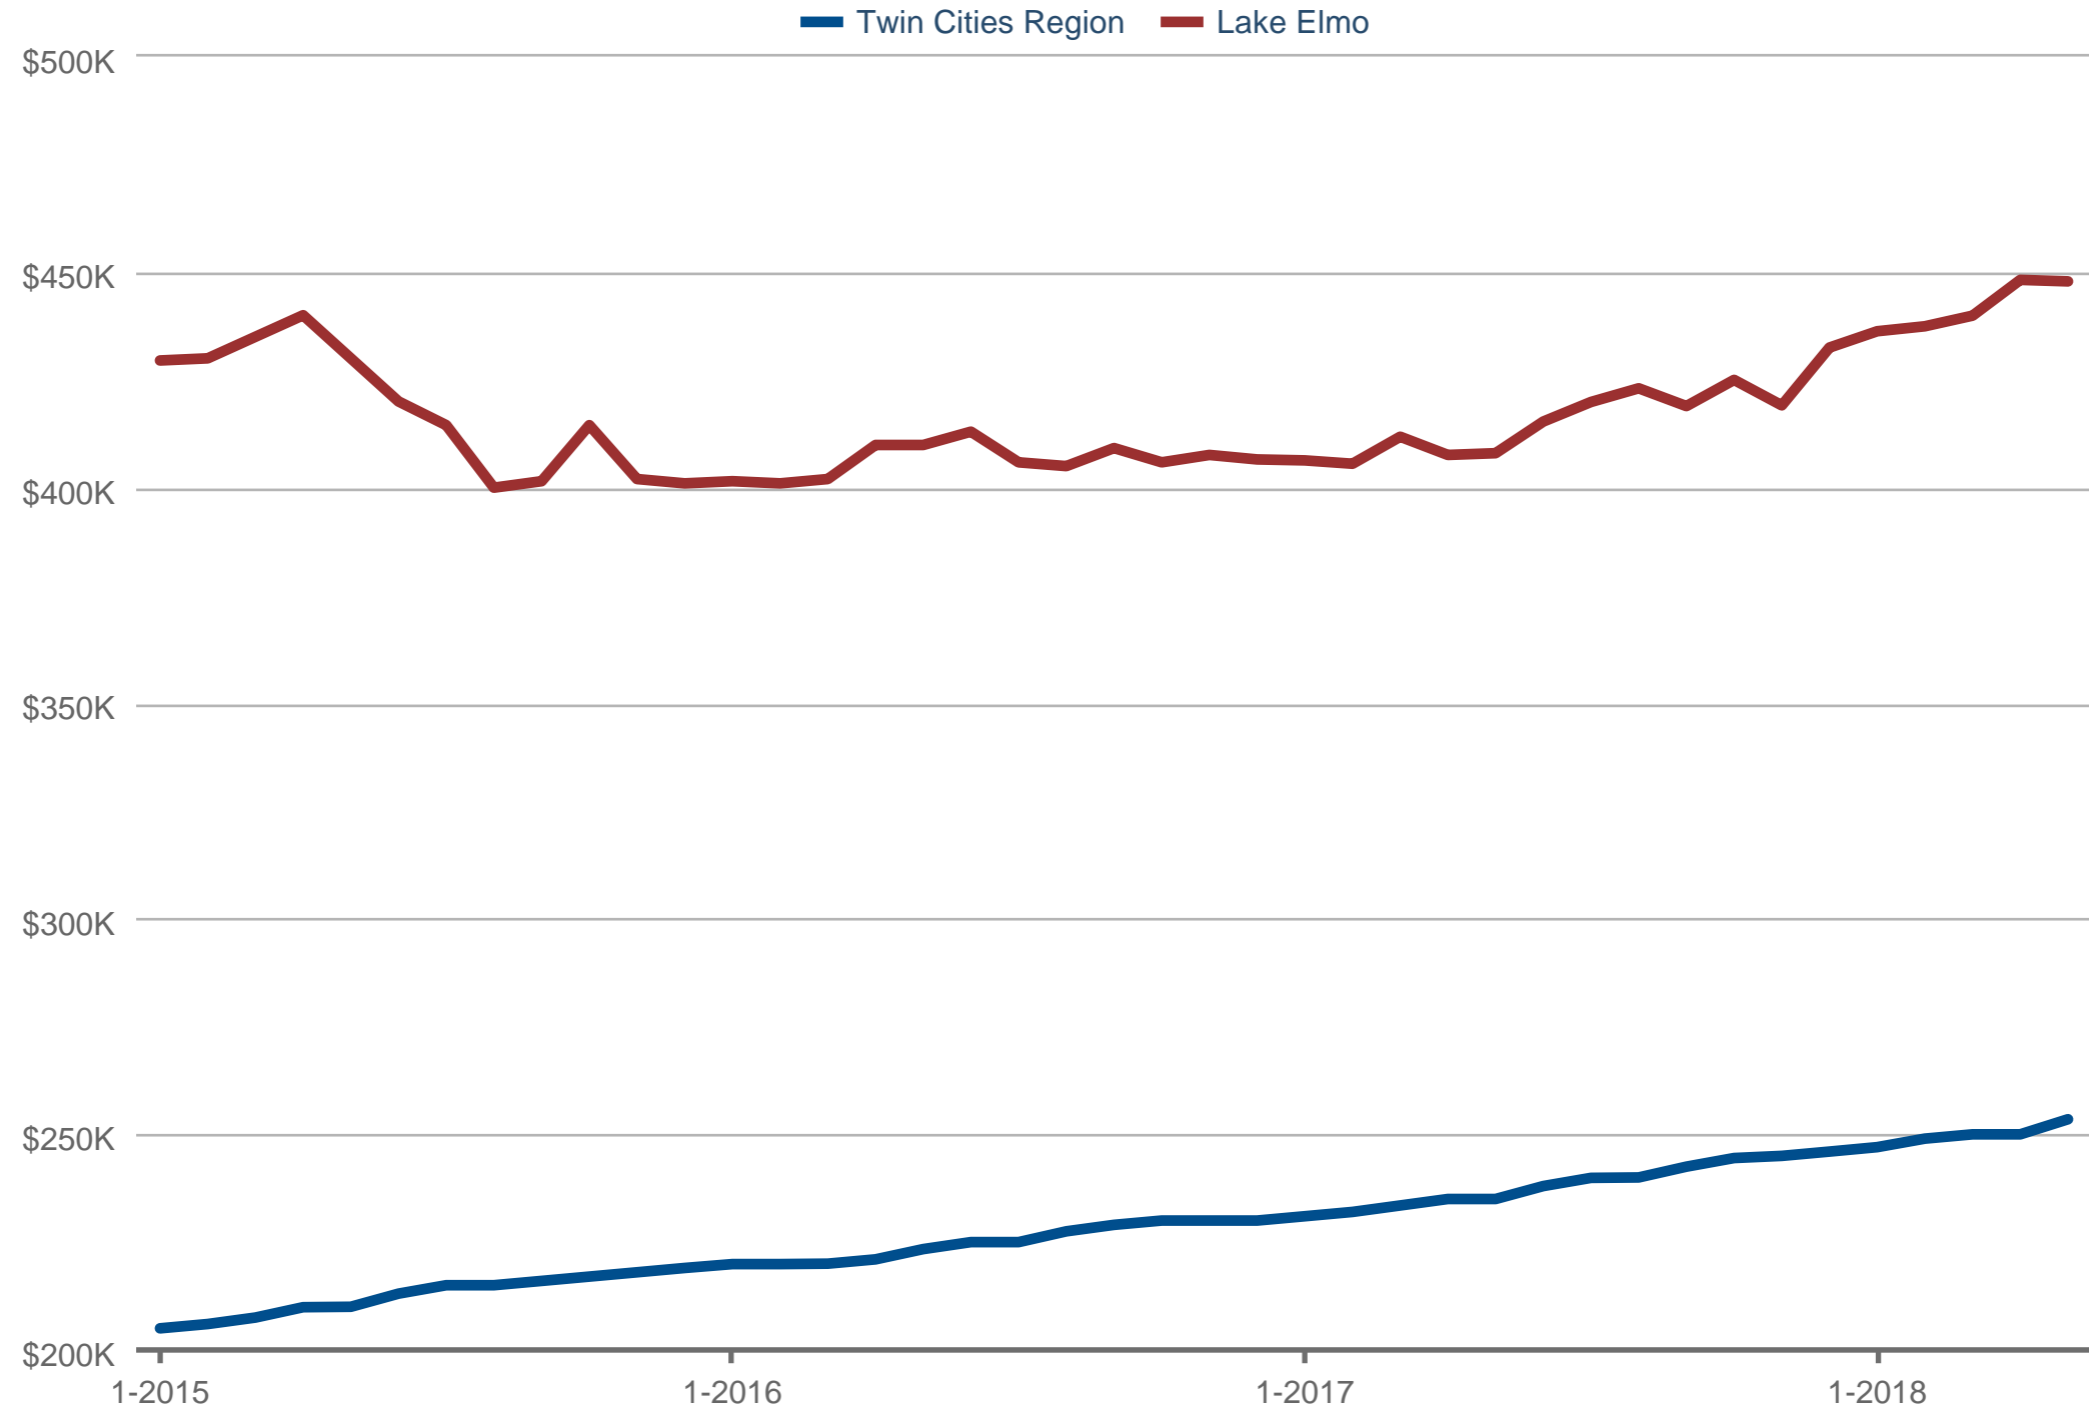

Median Sales Price

Twin Cities Region & Lake Elmo

Each data point is 12 months of activity. Data is from June 19, 2018.