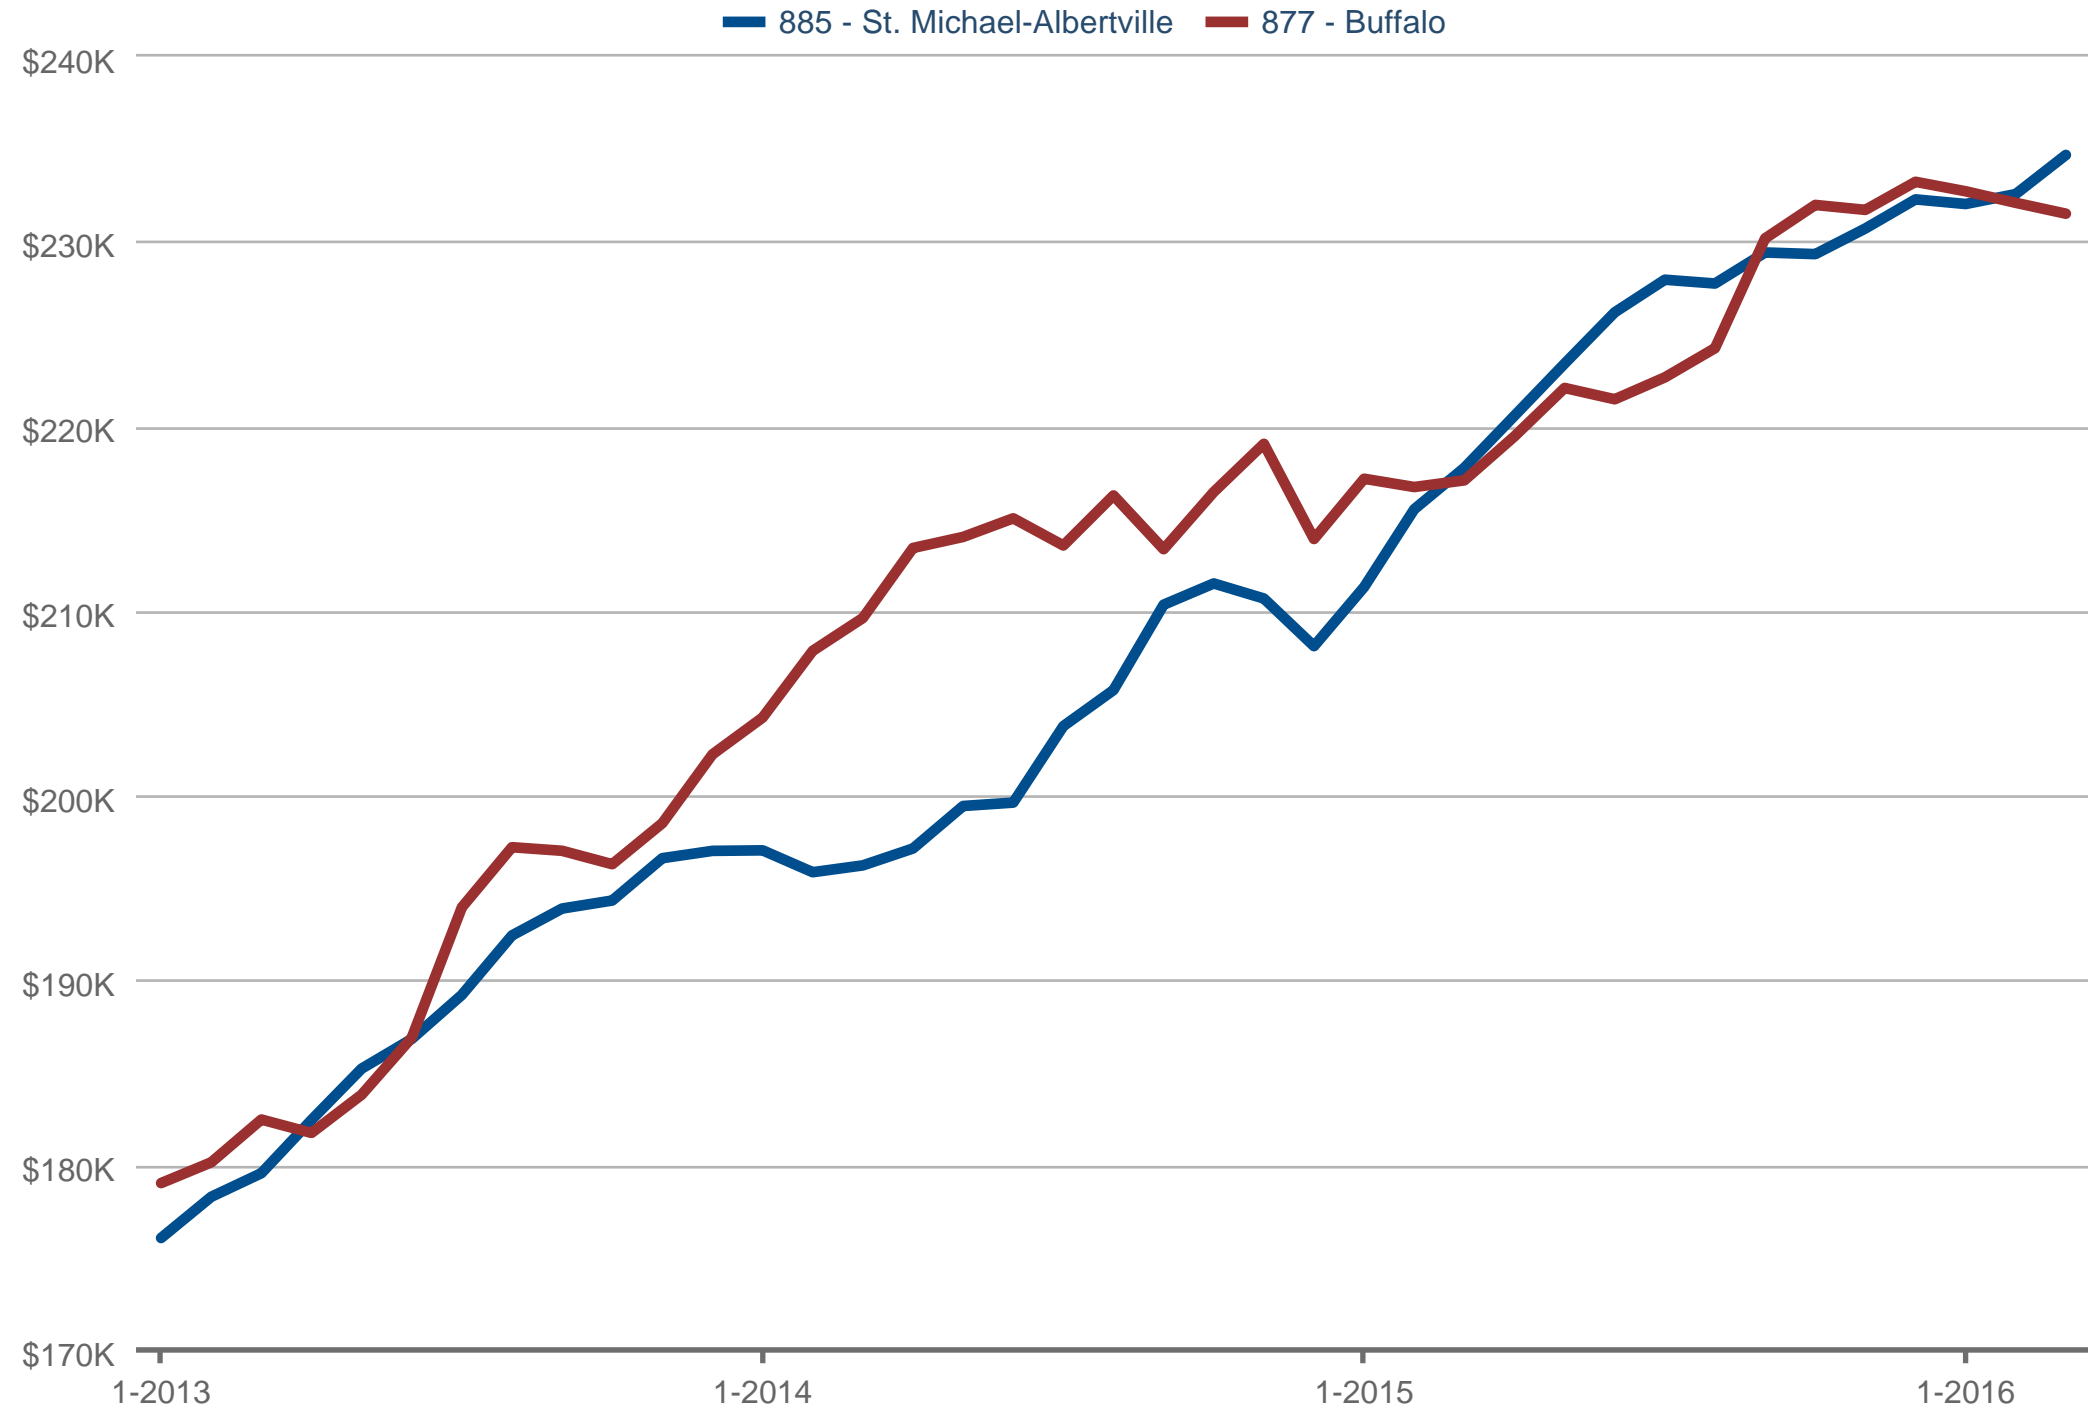

### Average Sales Price

885 - St. Michael-Albertville & 877 - Buffalo

Each data point is 12 months of activity. Data is from April 6, 2016.