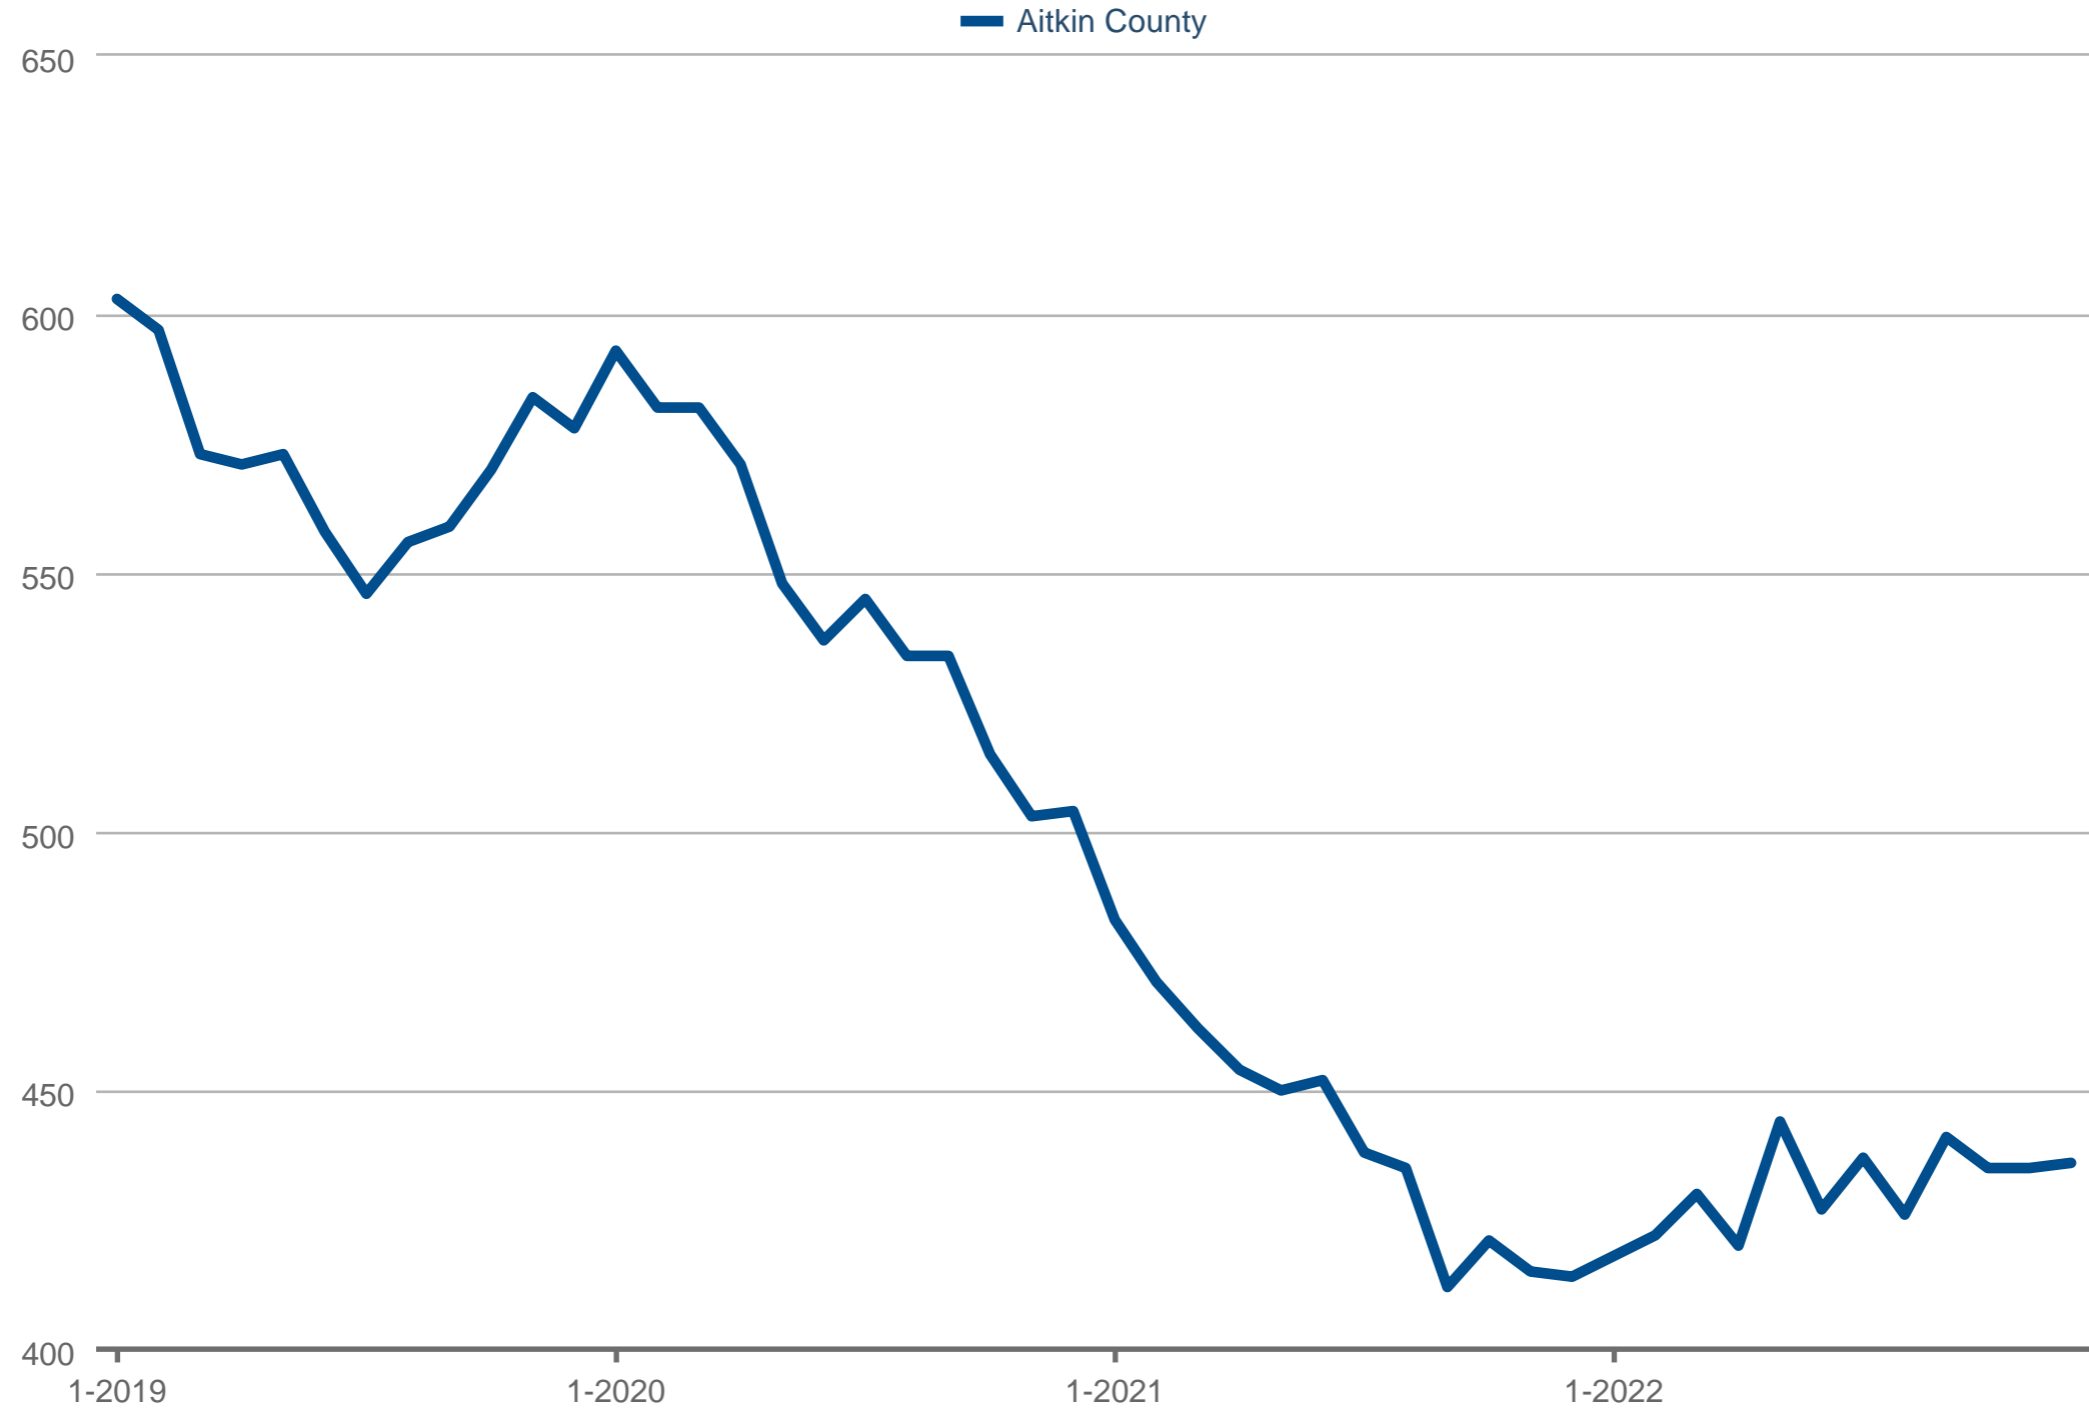

New Listings

Aitkin County

Each data point is 12 months of activity. Data is from January 29, 2023.