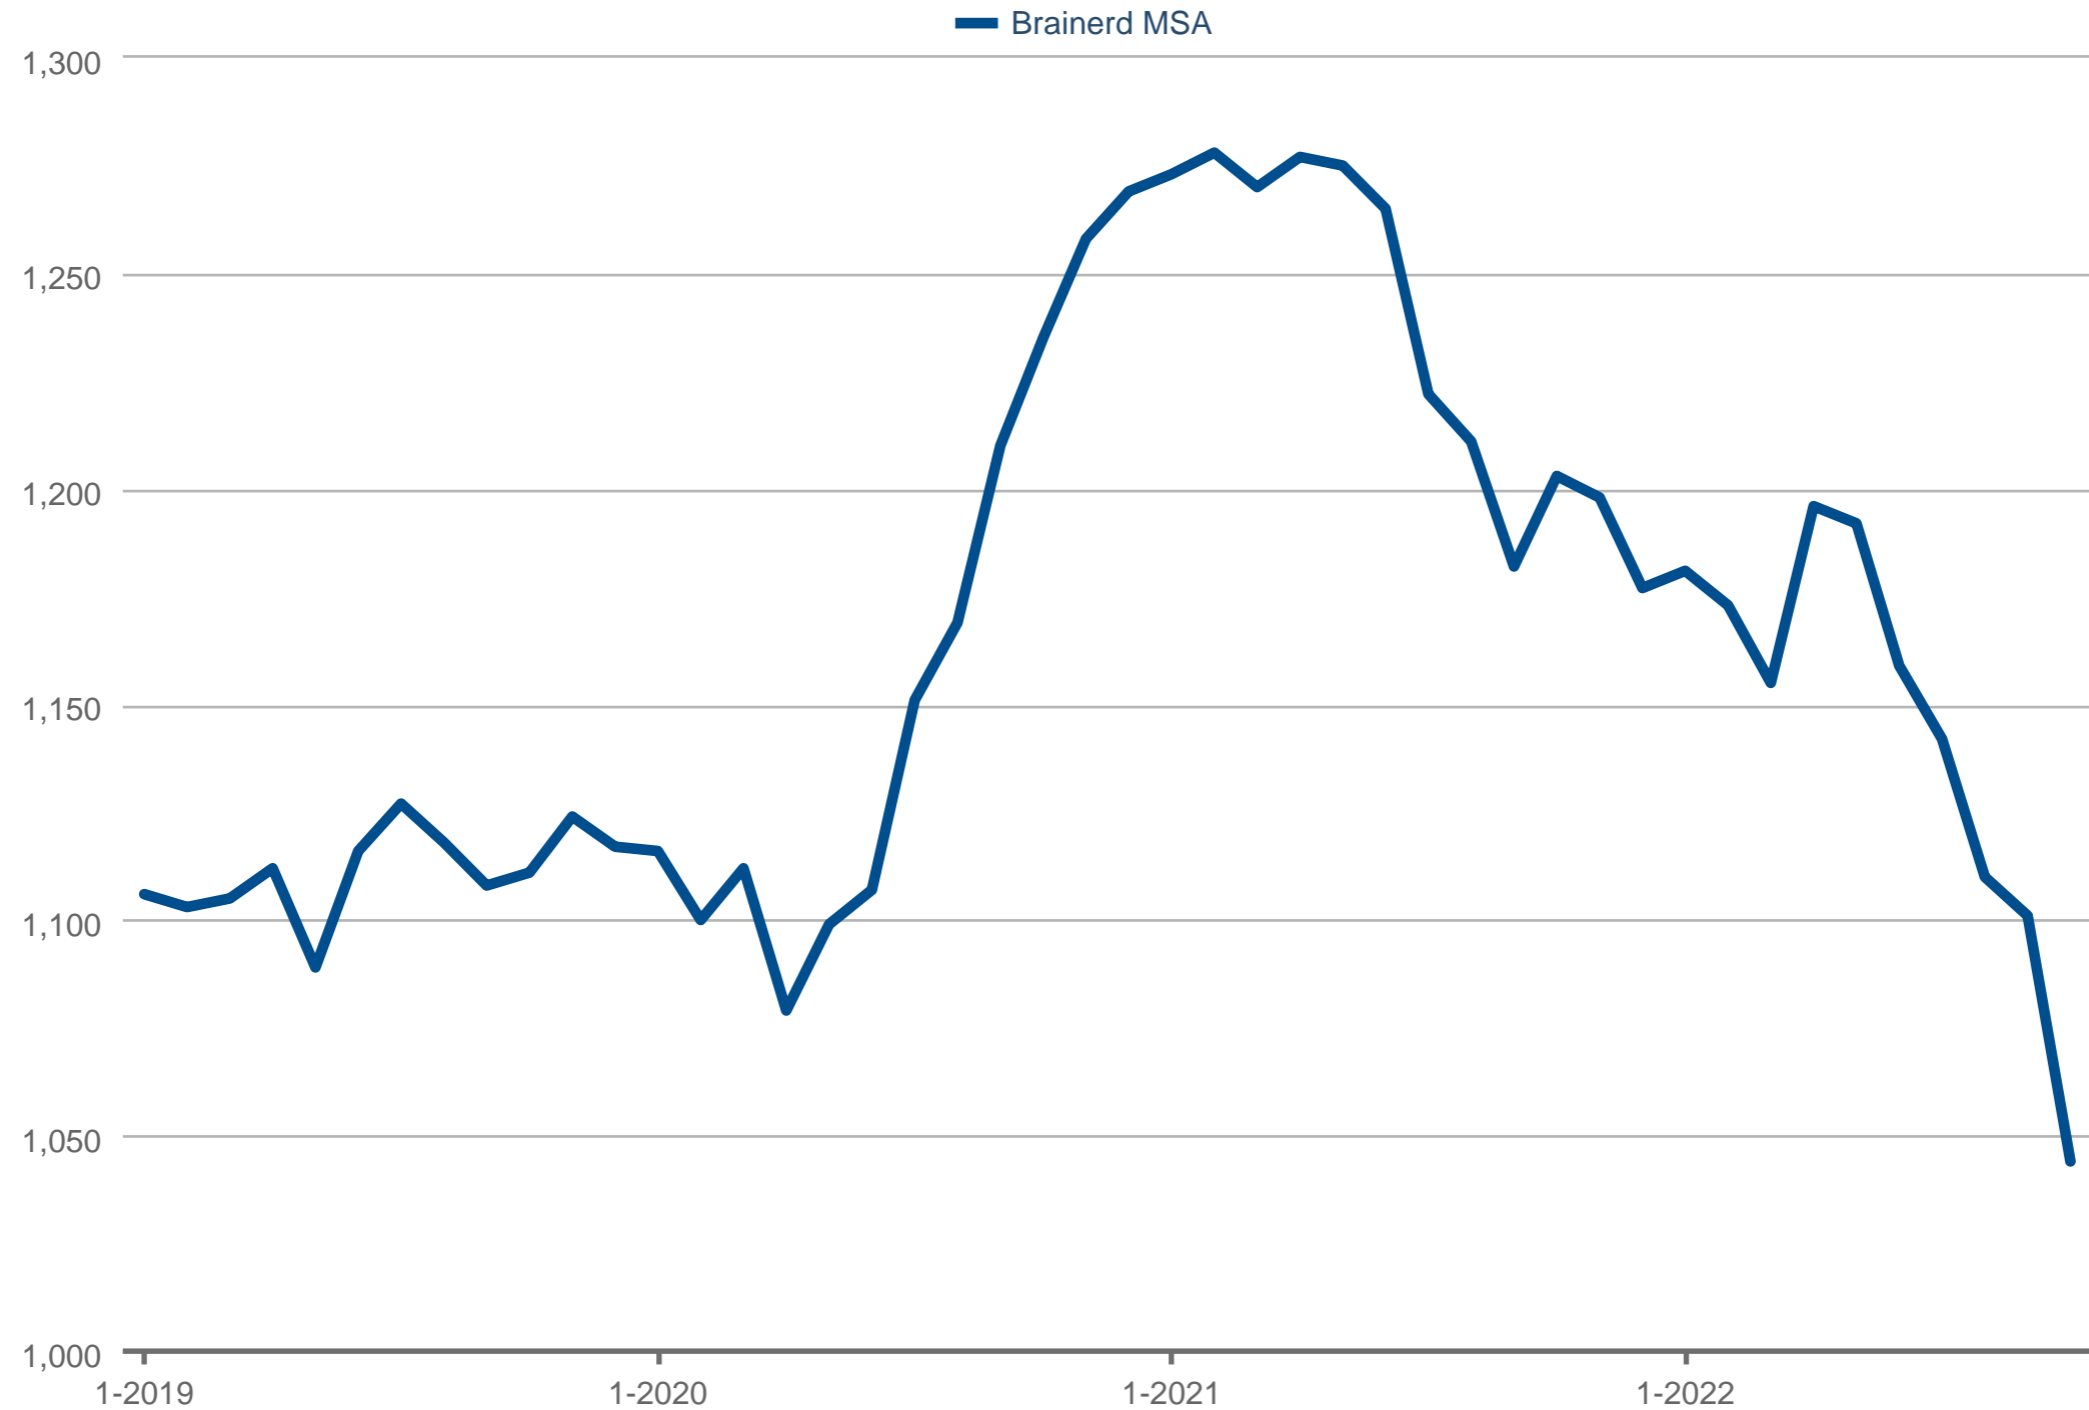

### Pending Sales

Brainerd MSA: Single-Family, Non-Waterfront

Each data point is 12 months of activity. Data is from November 29, 2022.