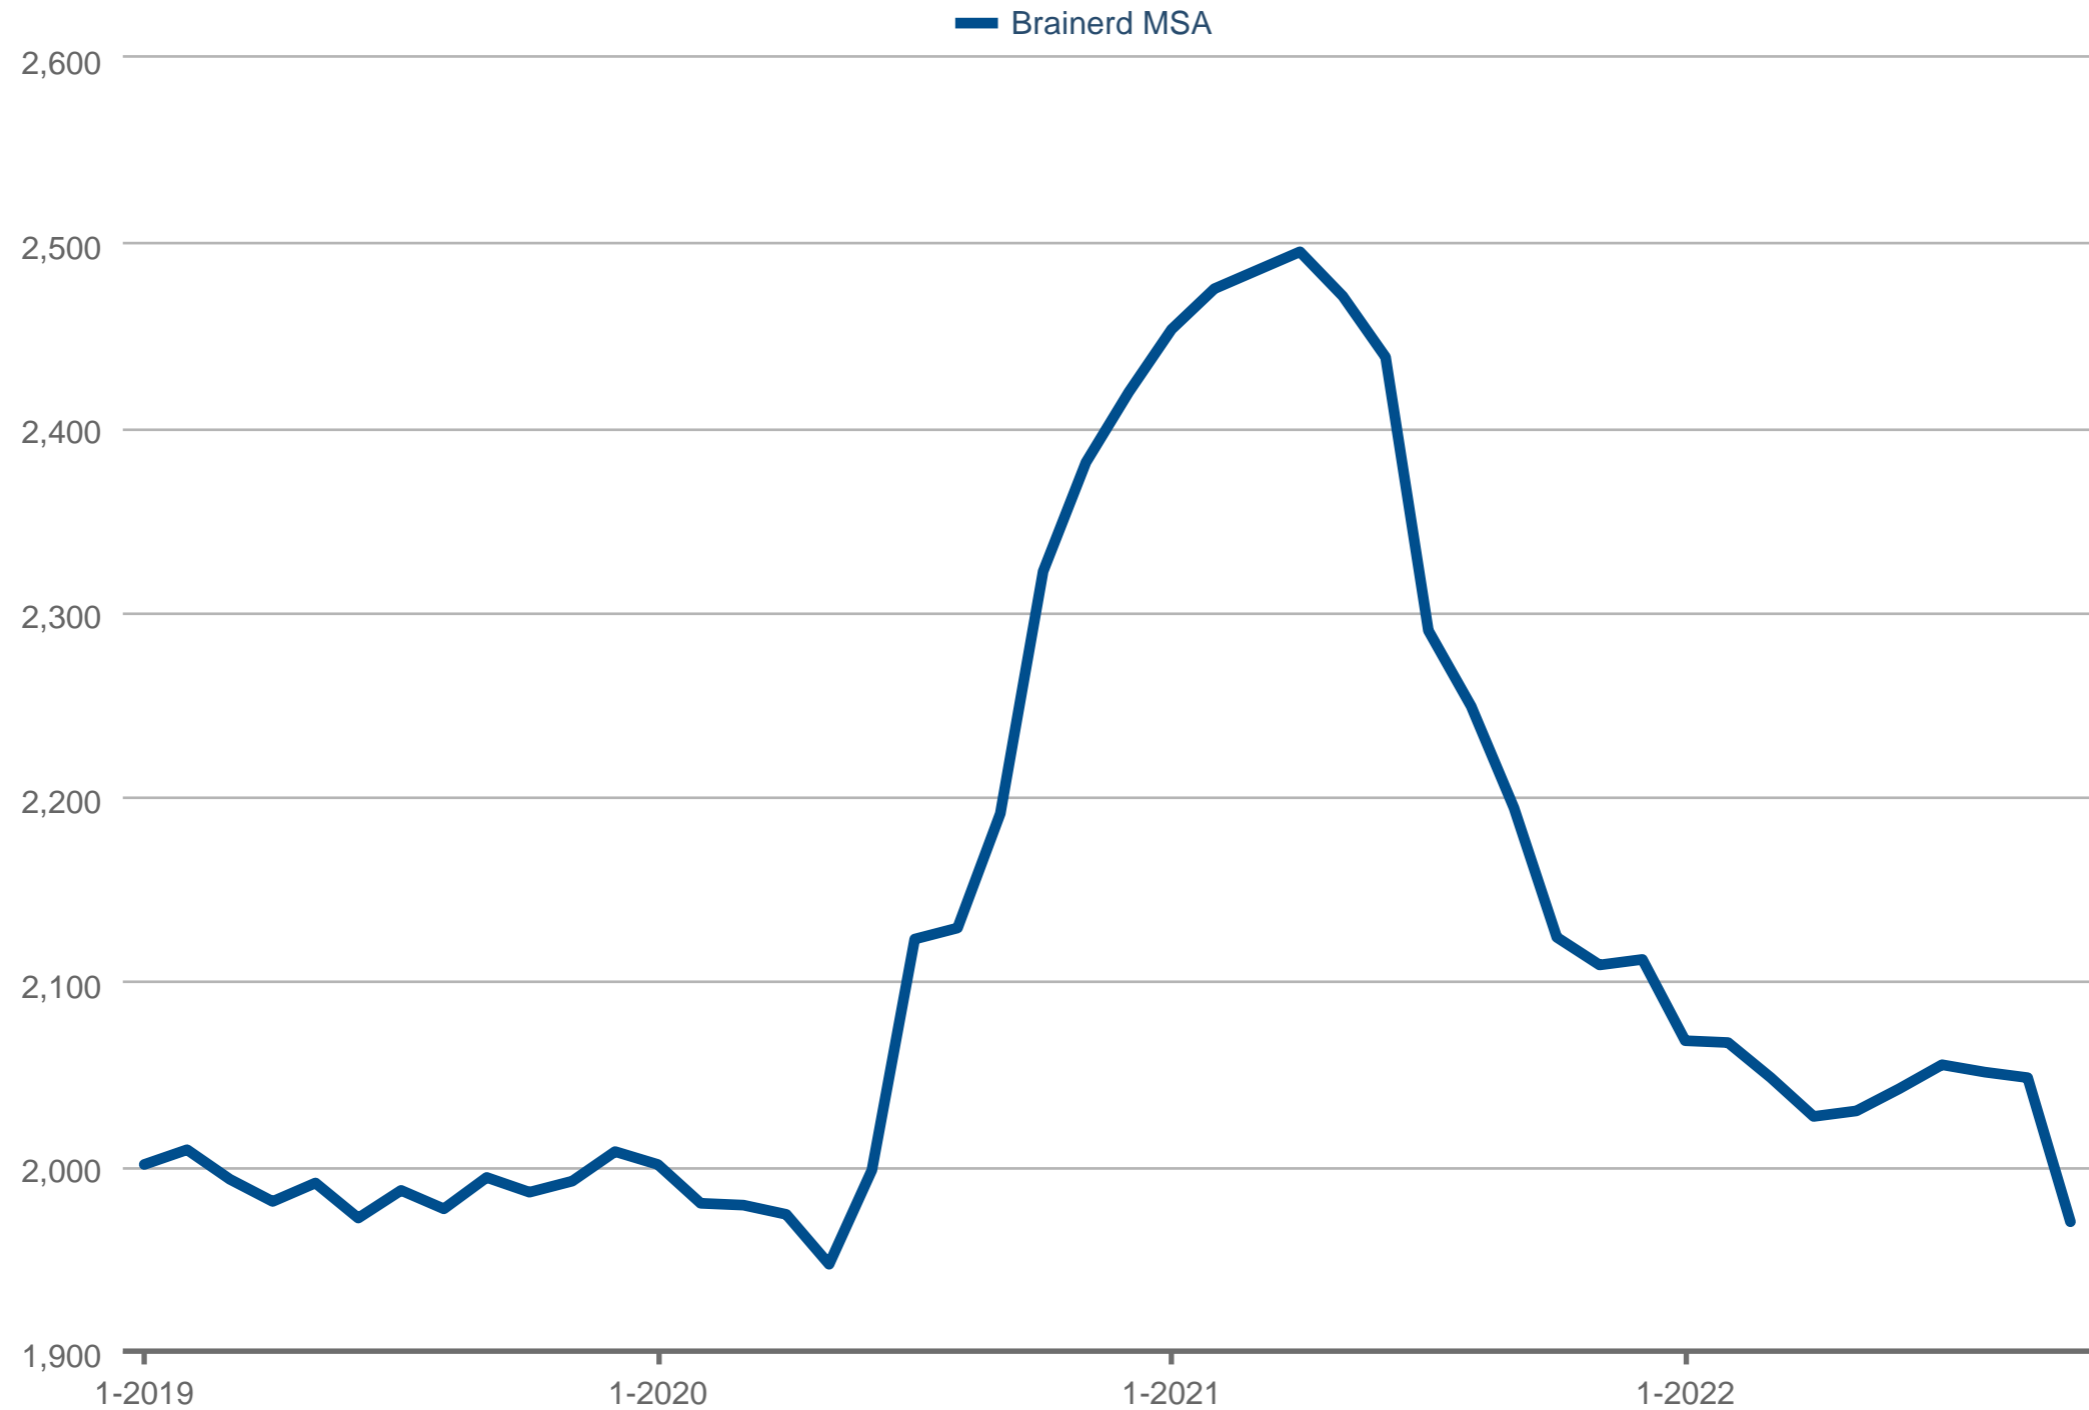

### Closed Sales

Brainerd MSA: Single-Family

Each data point is 12 months of activity. Data is from November 29, 2022.