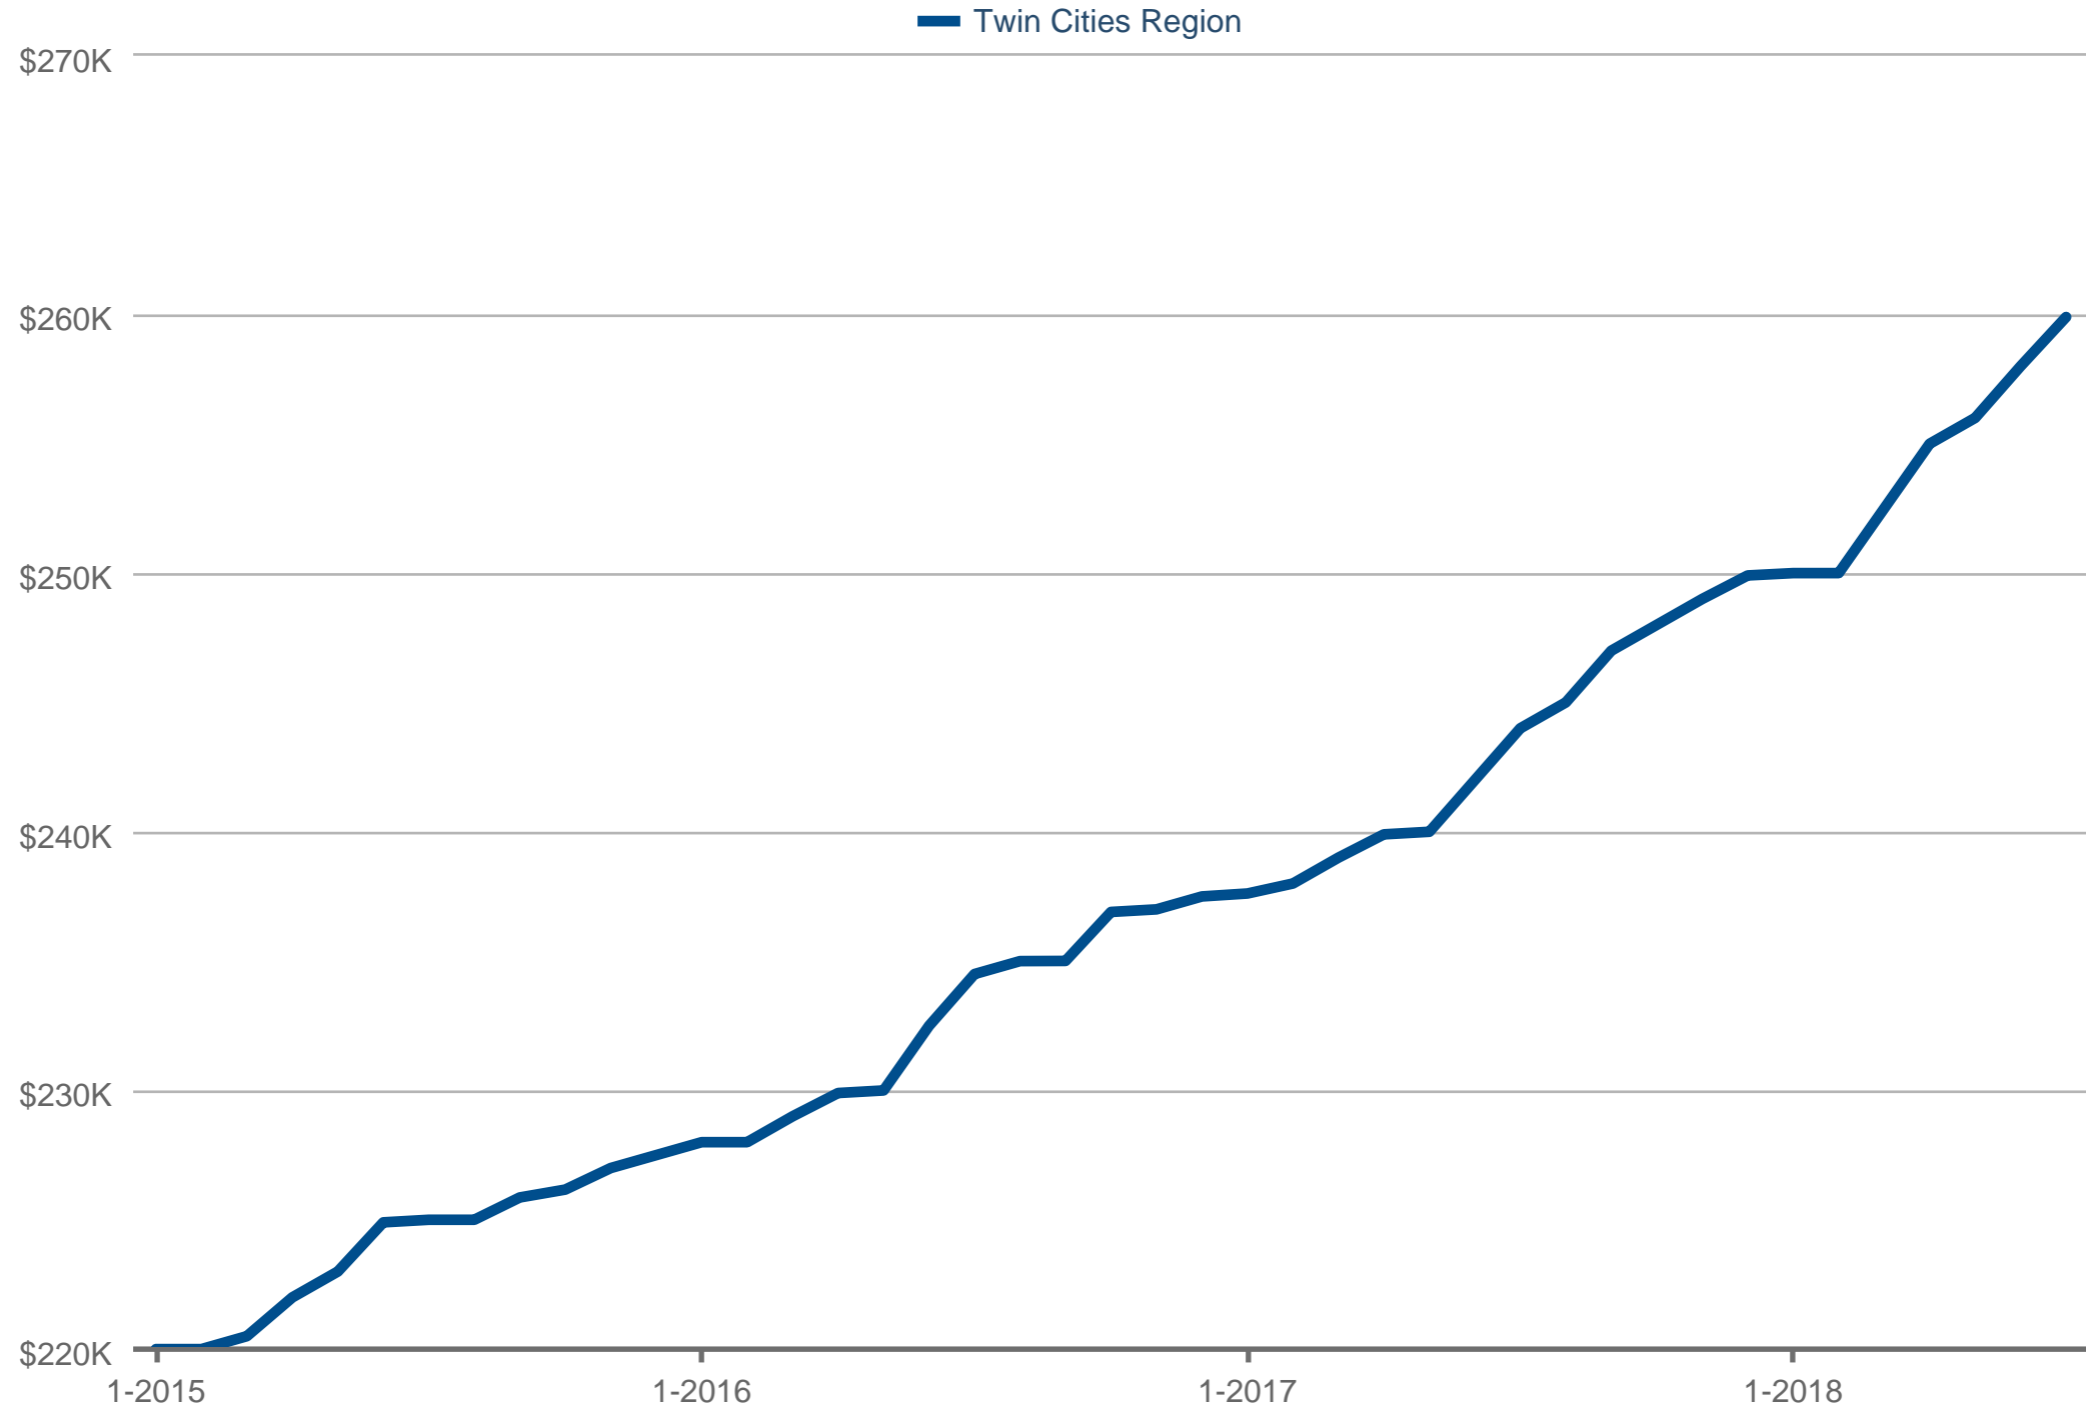

### Median Sales Price

Twin Cities Region: Traditional

Each data point is 12 months of activity. Data is from August 29, 2018.