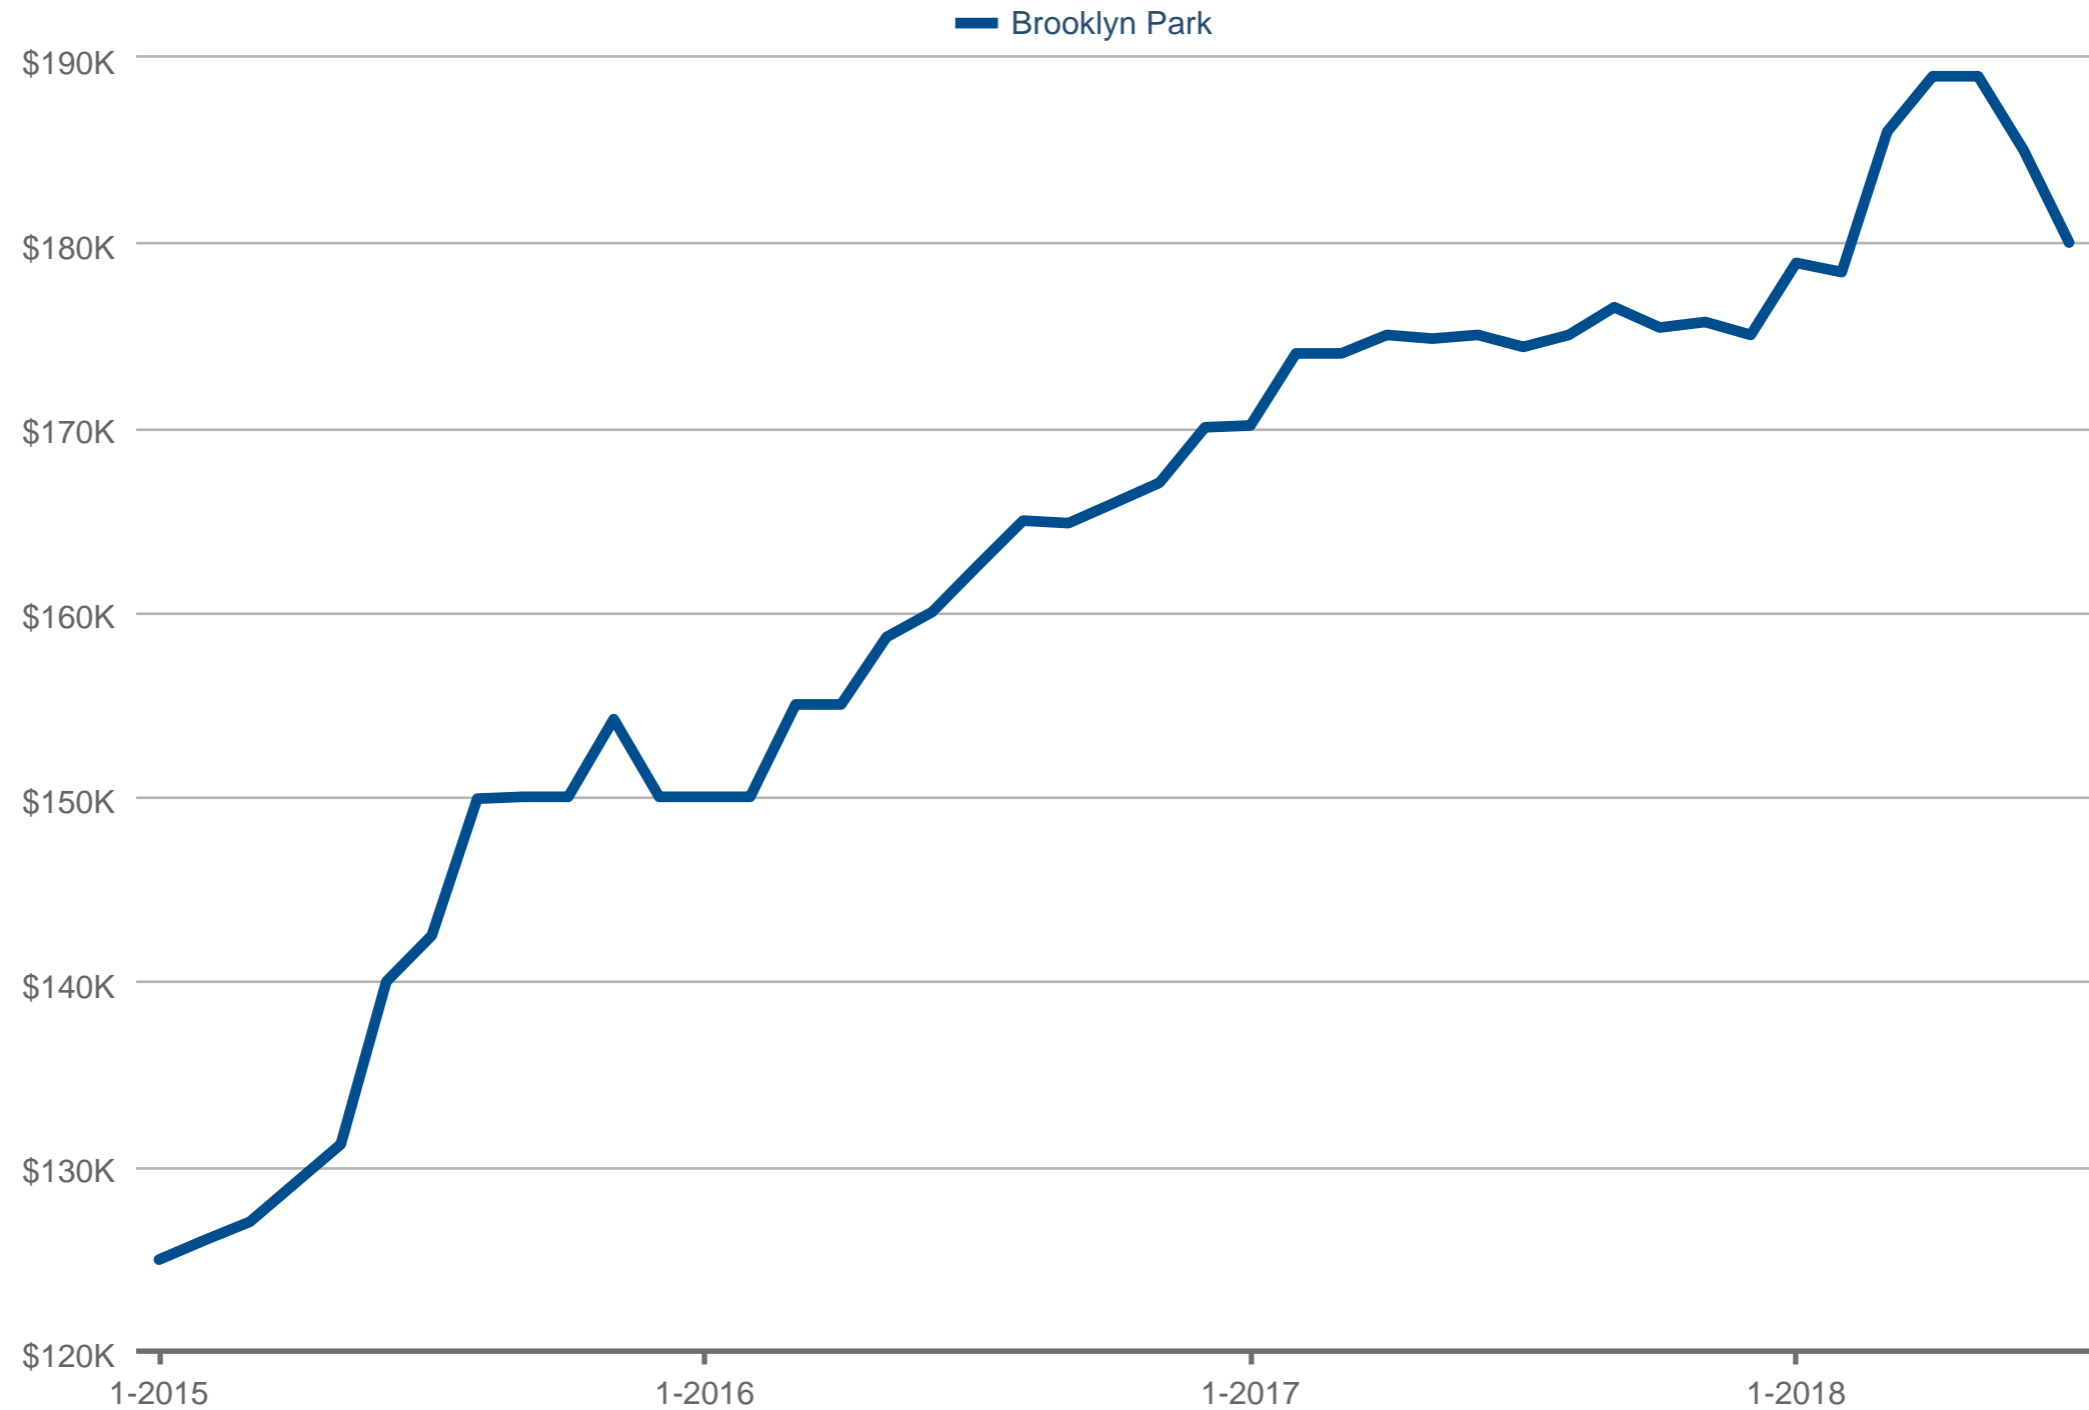

### Median Sales Price

Brooklyn Park: Townhouse

Each data point is 12 months of activity. Data is from August 31, 2018.