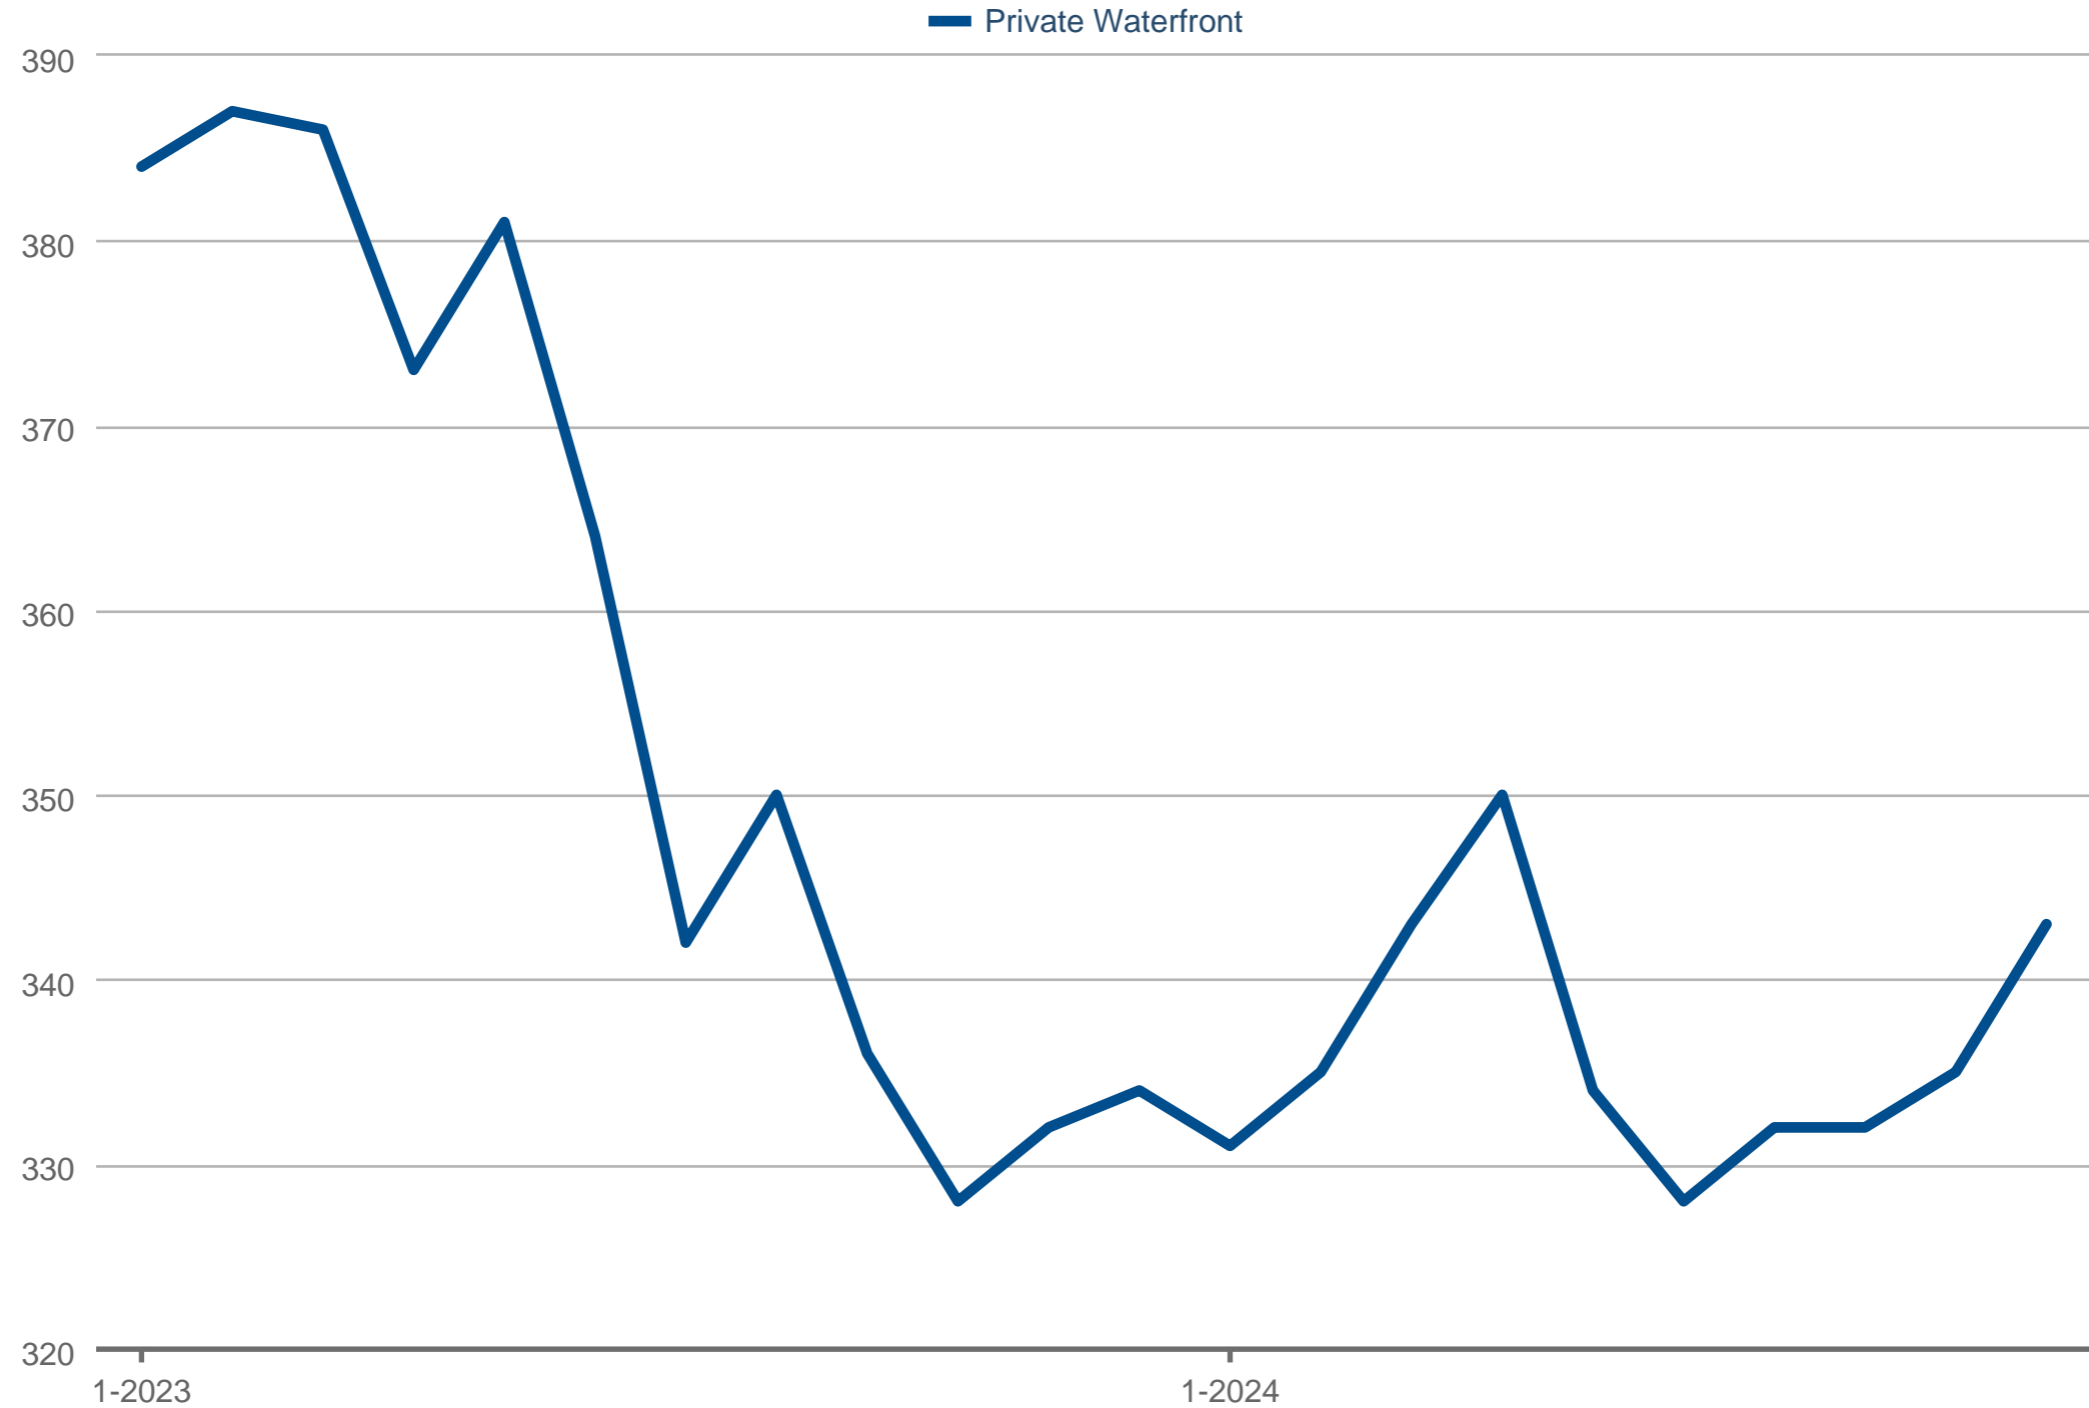

Pending Sales - By Waterfront Type

Crow Wing County

Each data point is 12 months of activity. Data is from November 9, 2024.