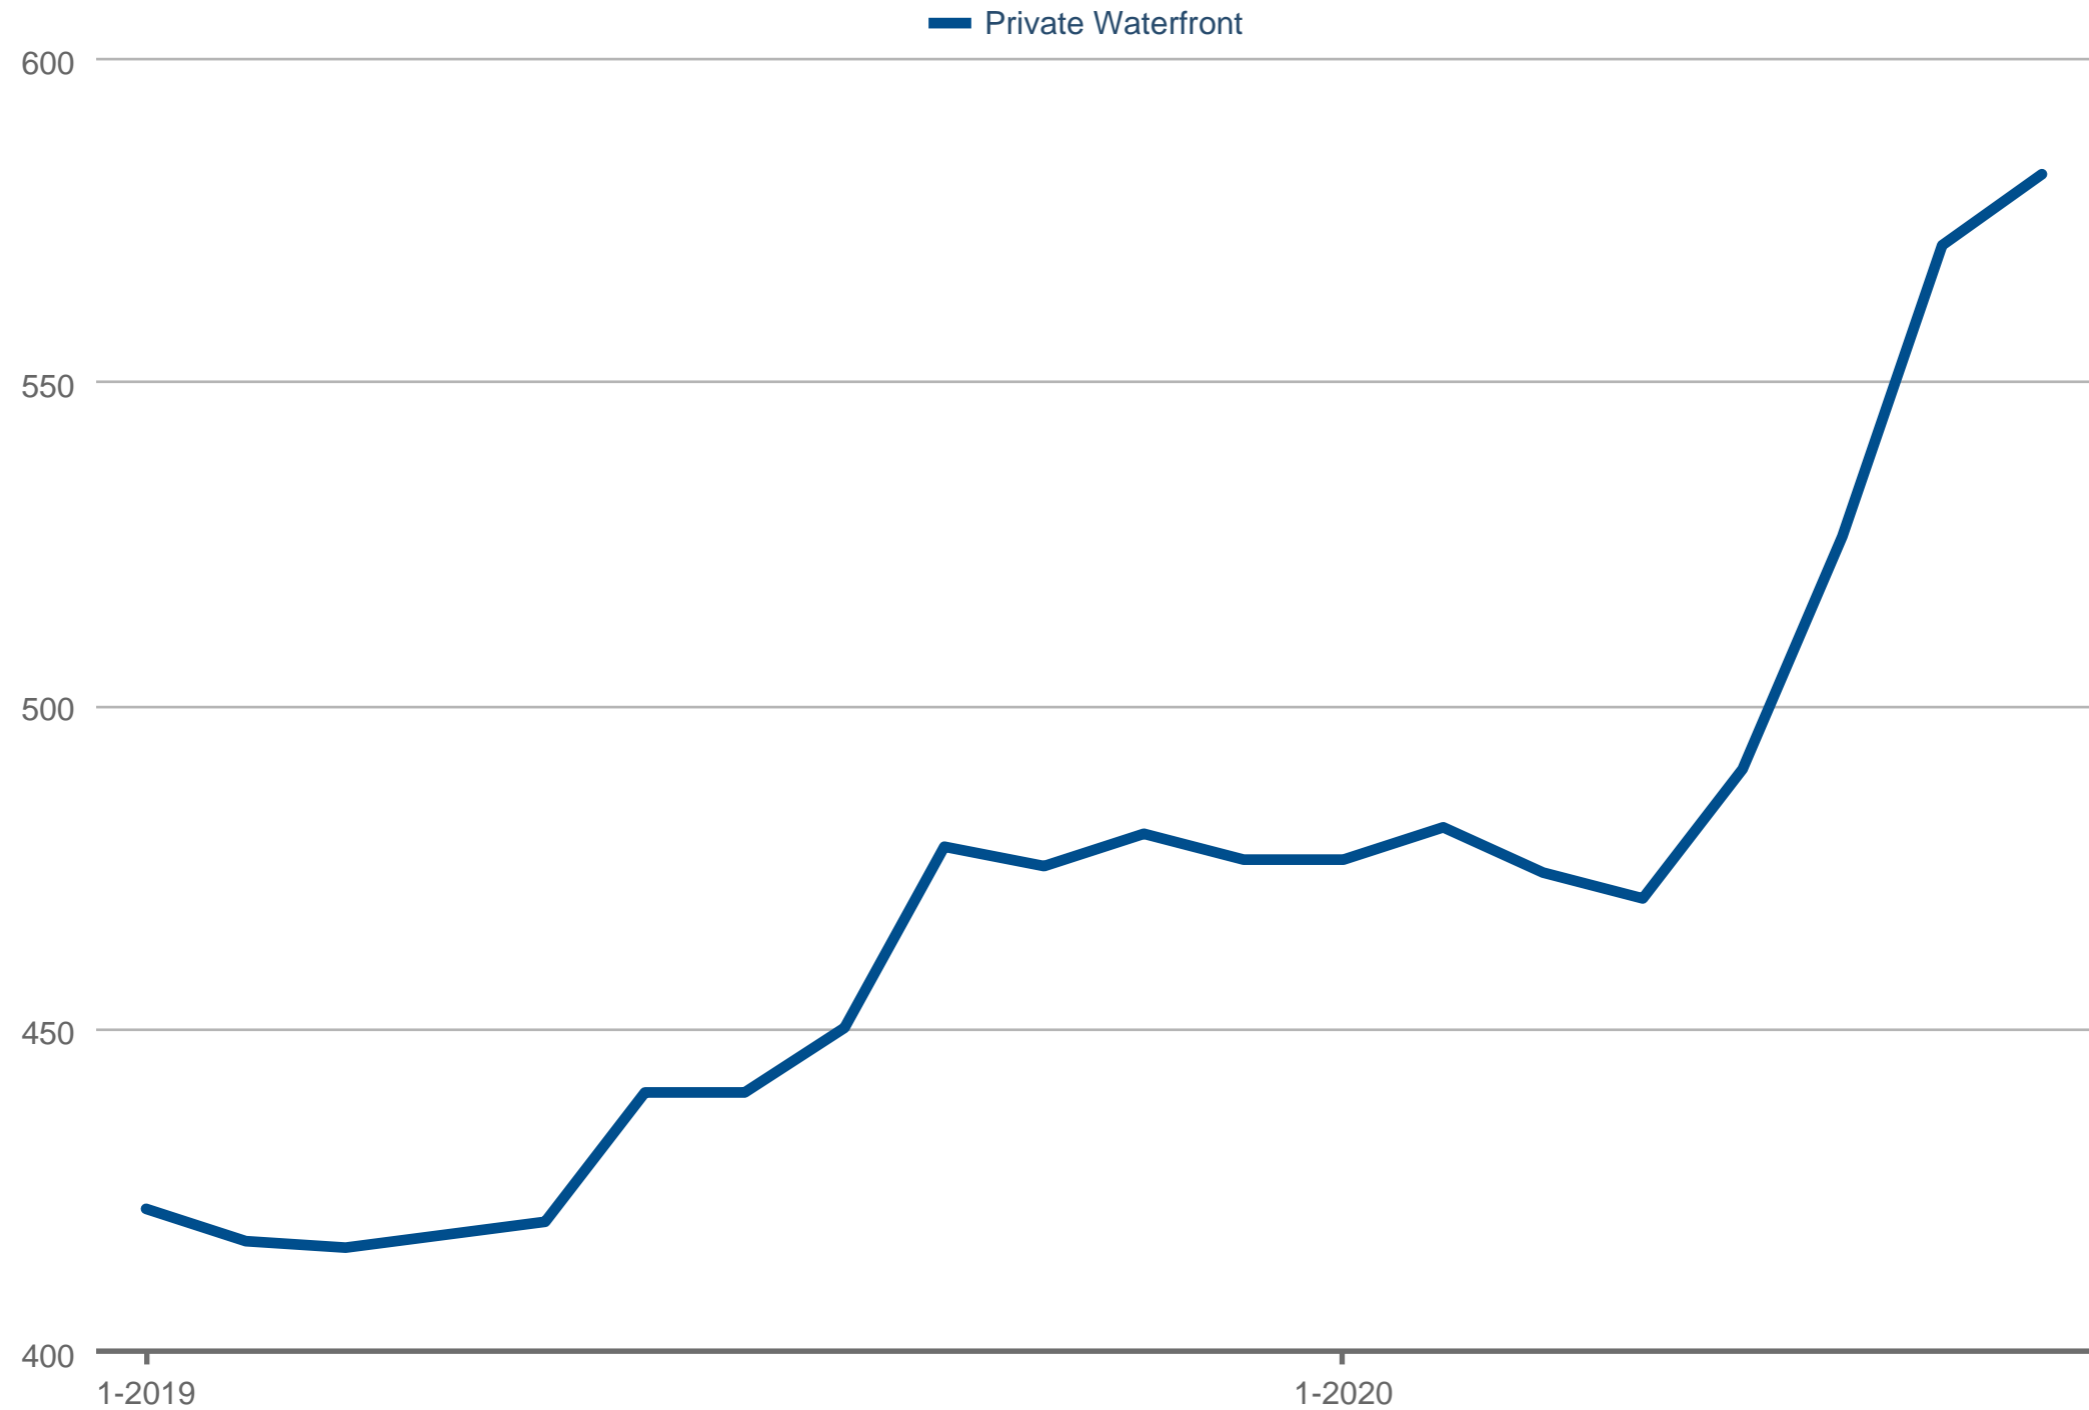

Pending Sales - By Waterfront Type

Crow Wing County

Each data point is 12 months of activity. Data is from September 25, 2020.