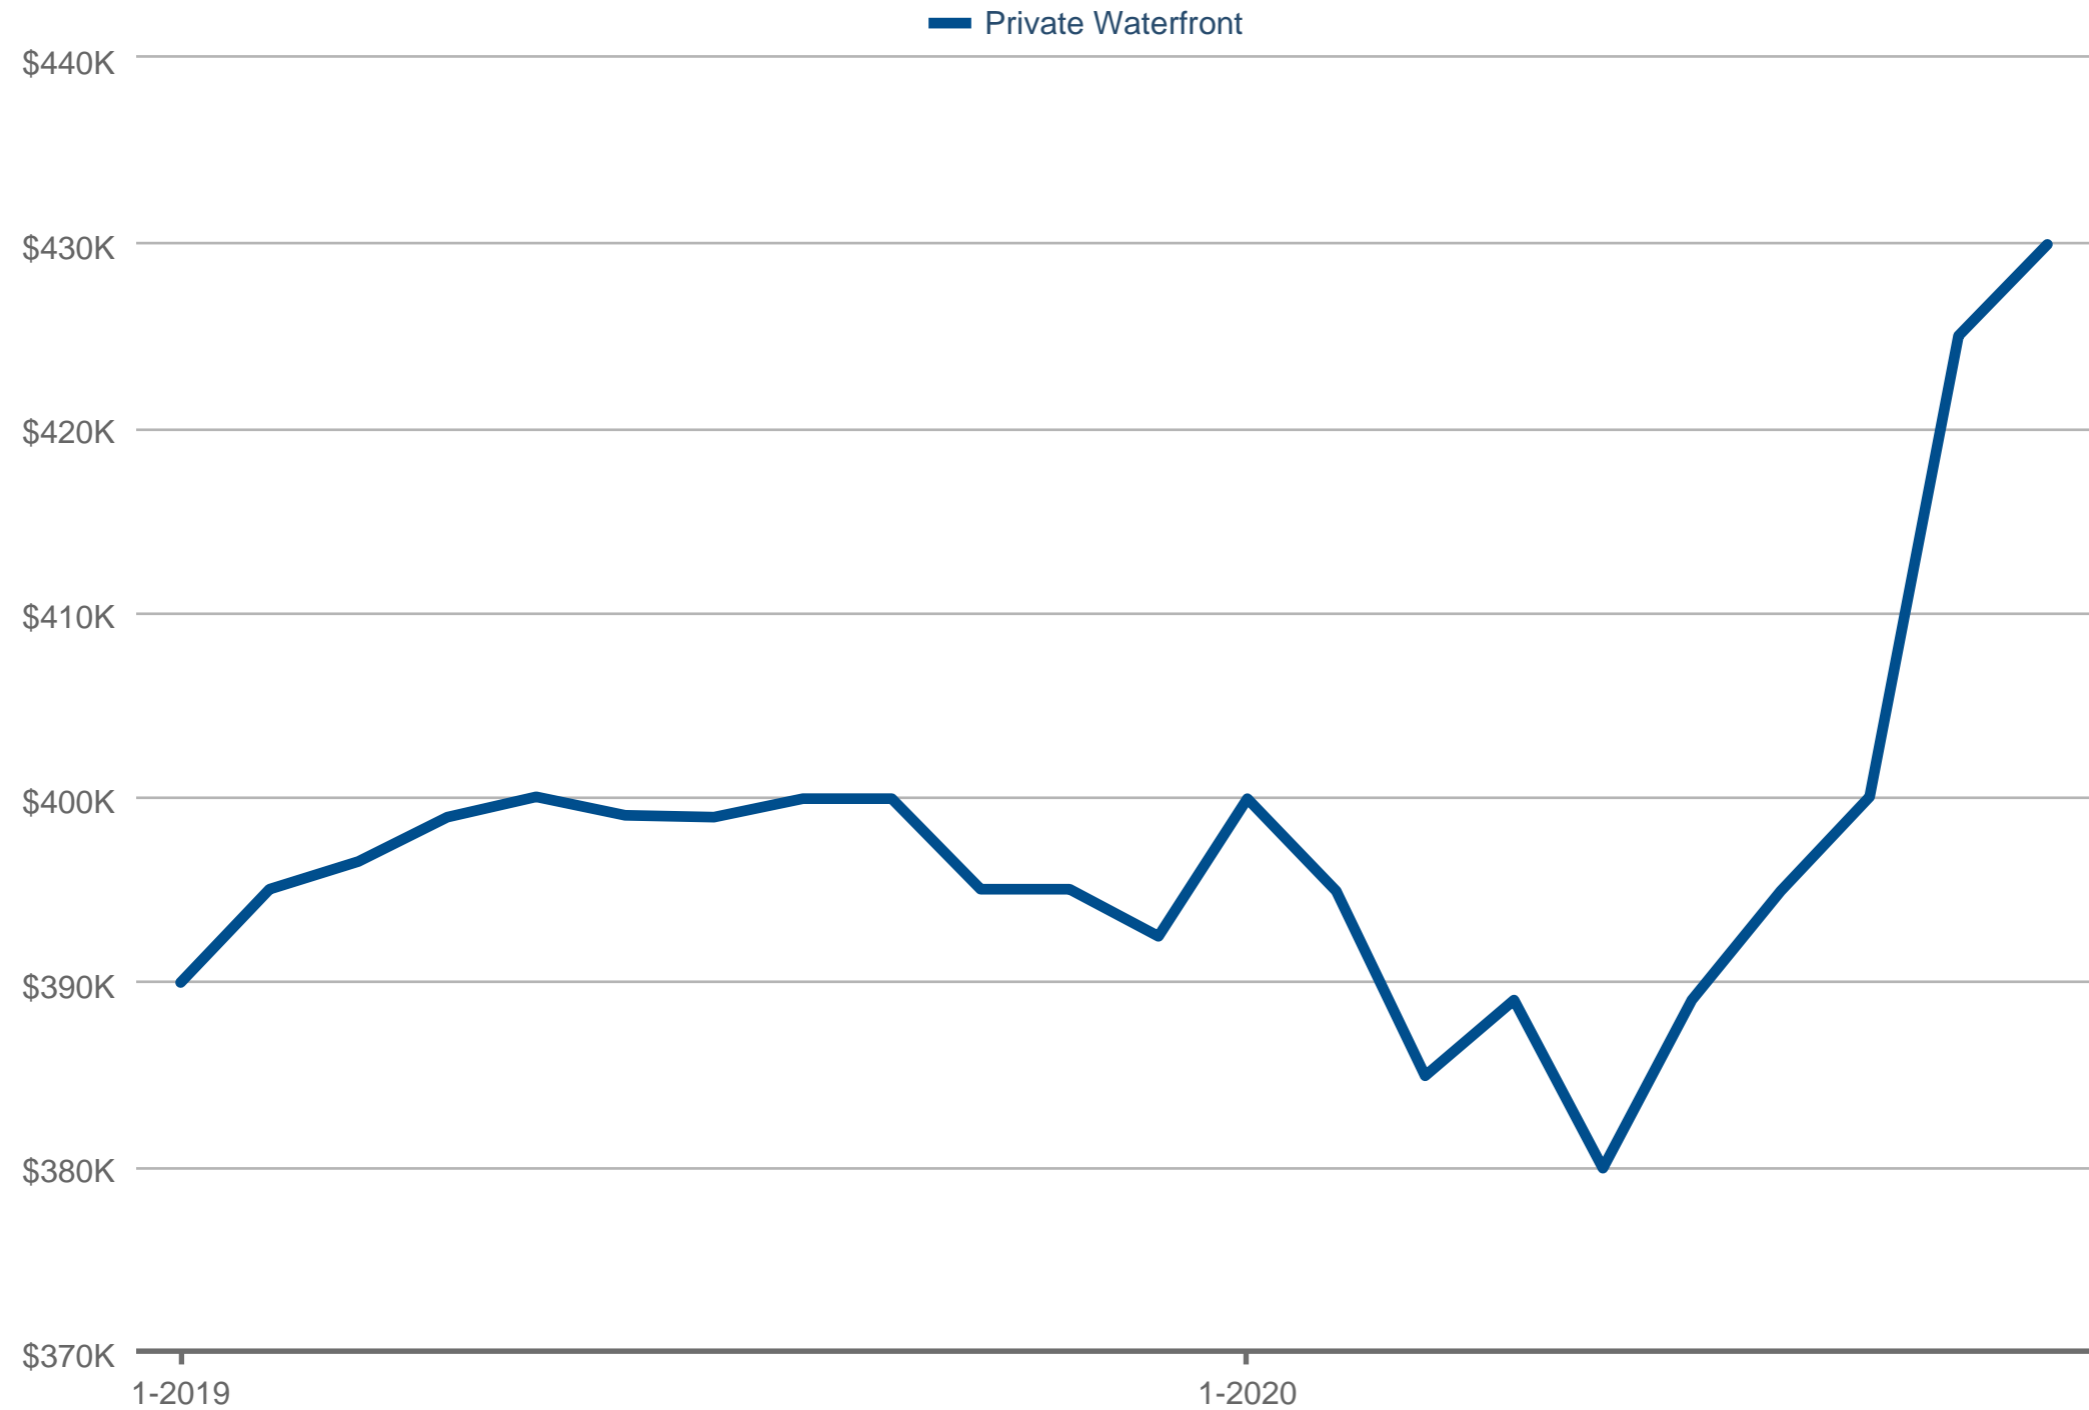

Median Original List Price - By Waterfront Type

Crow Wing County

Each data point is 12 months of activity. Data is from November 25, 2020.