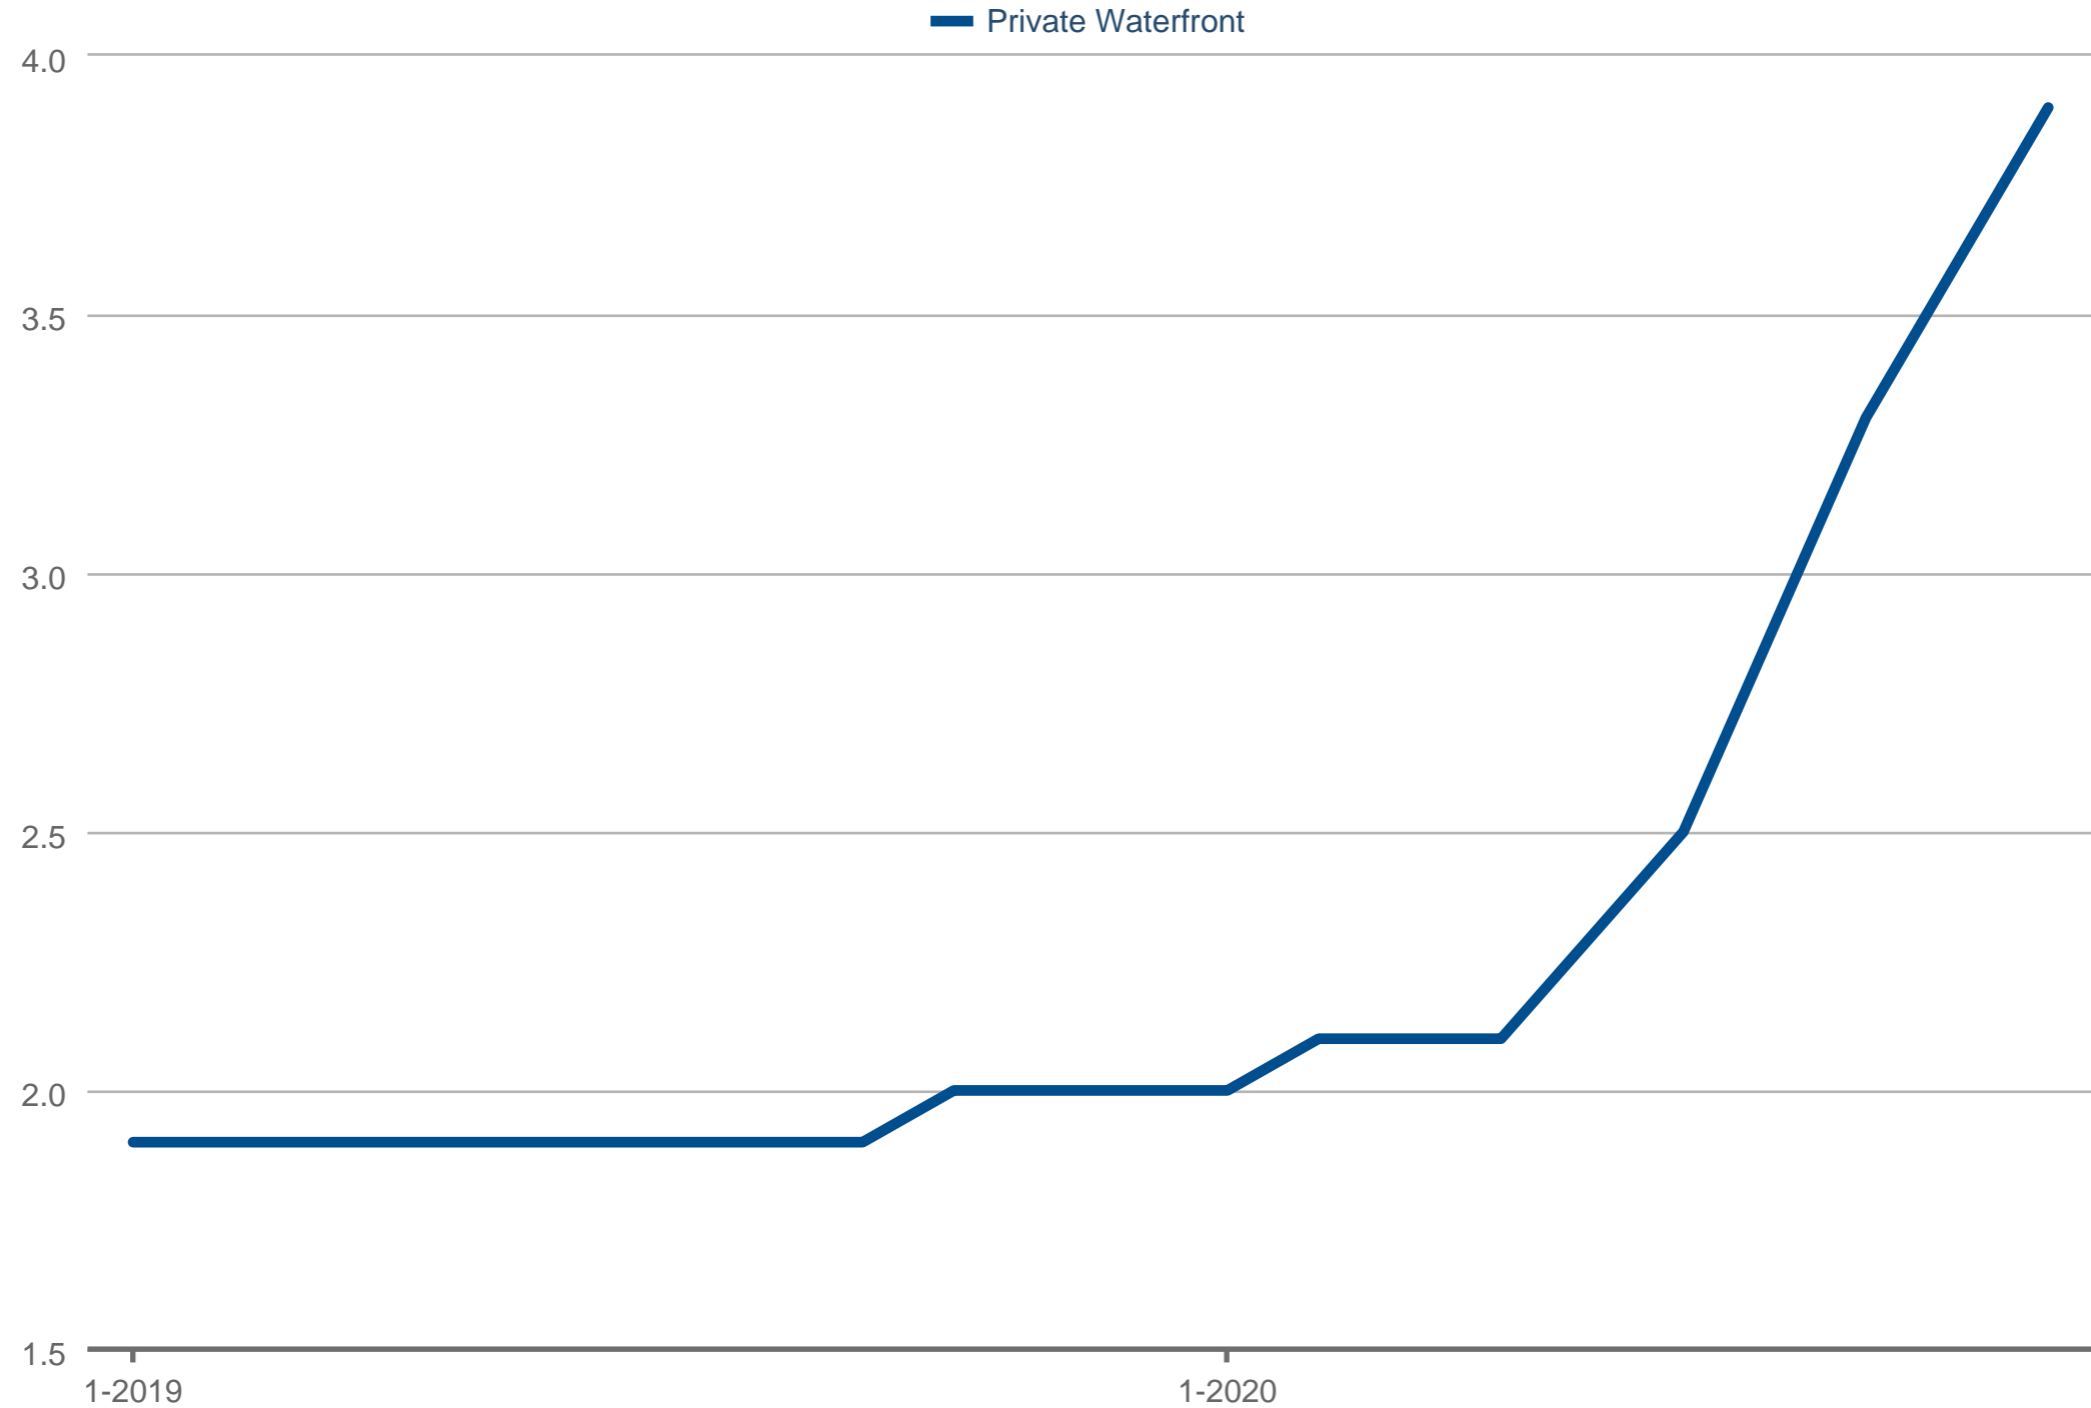

Showings Per Listing - By Waterfront Type

Crow Wing County

Each data point is 12 months of activity. Data is from November 25, 2020.