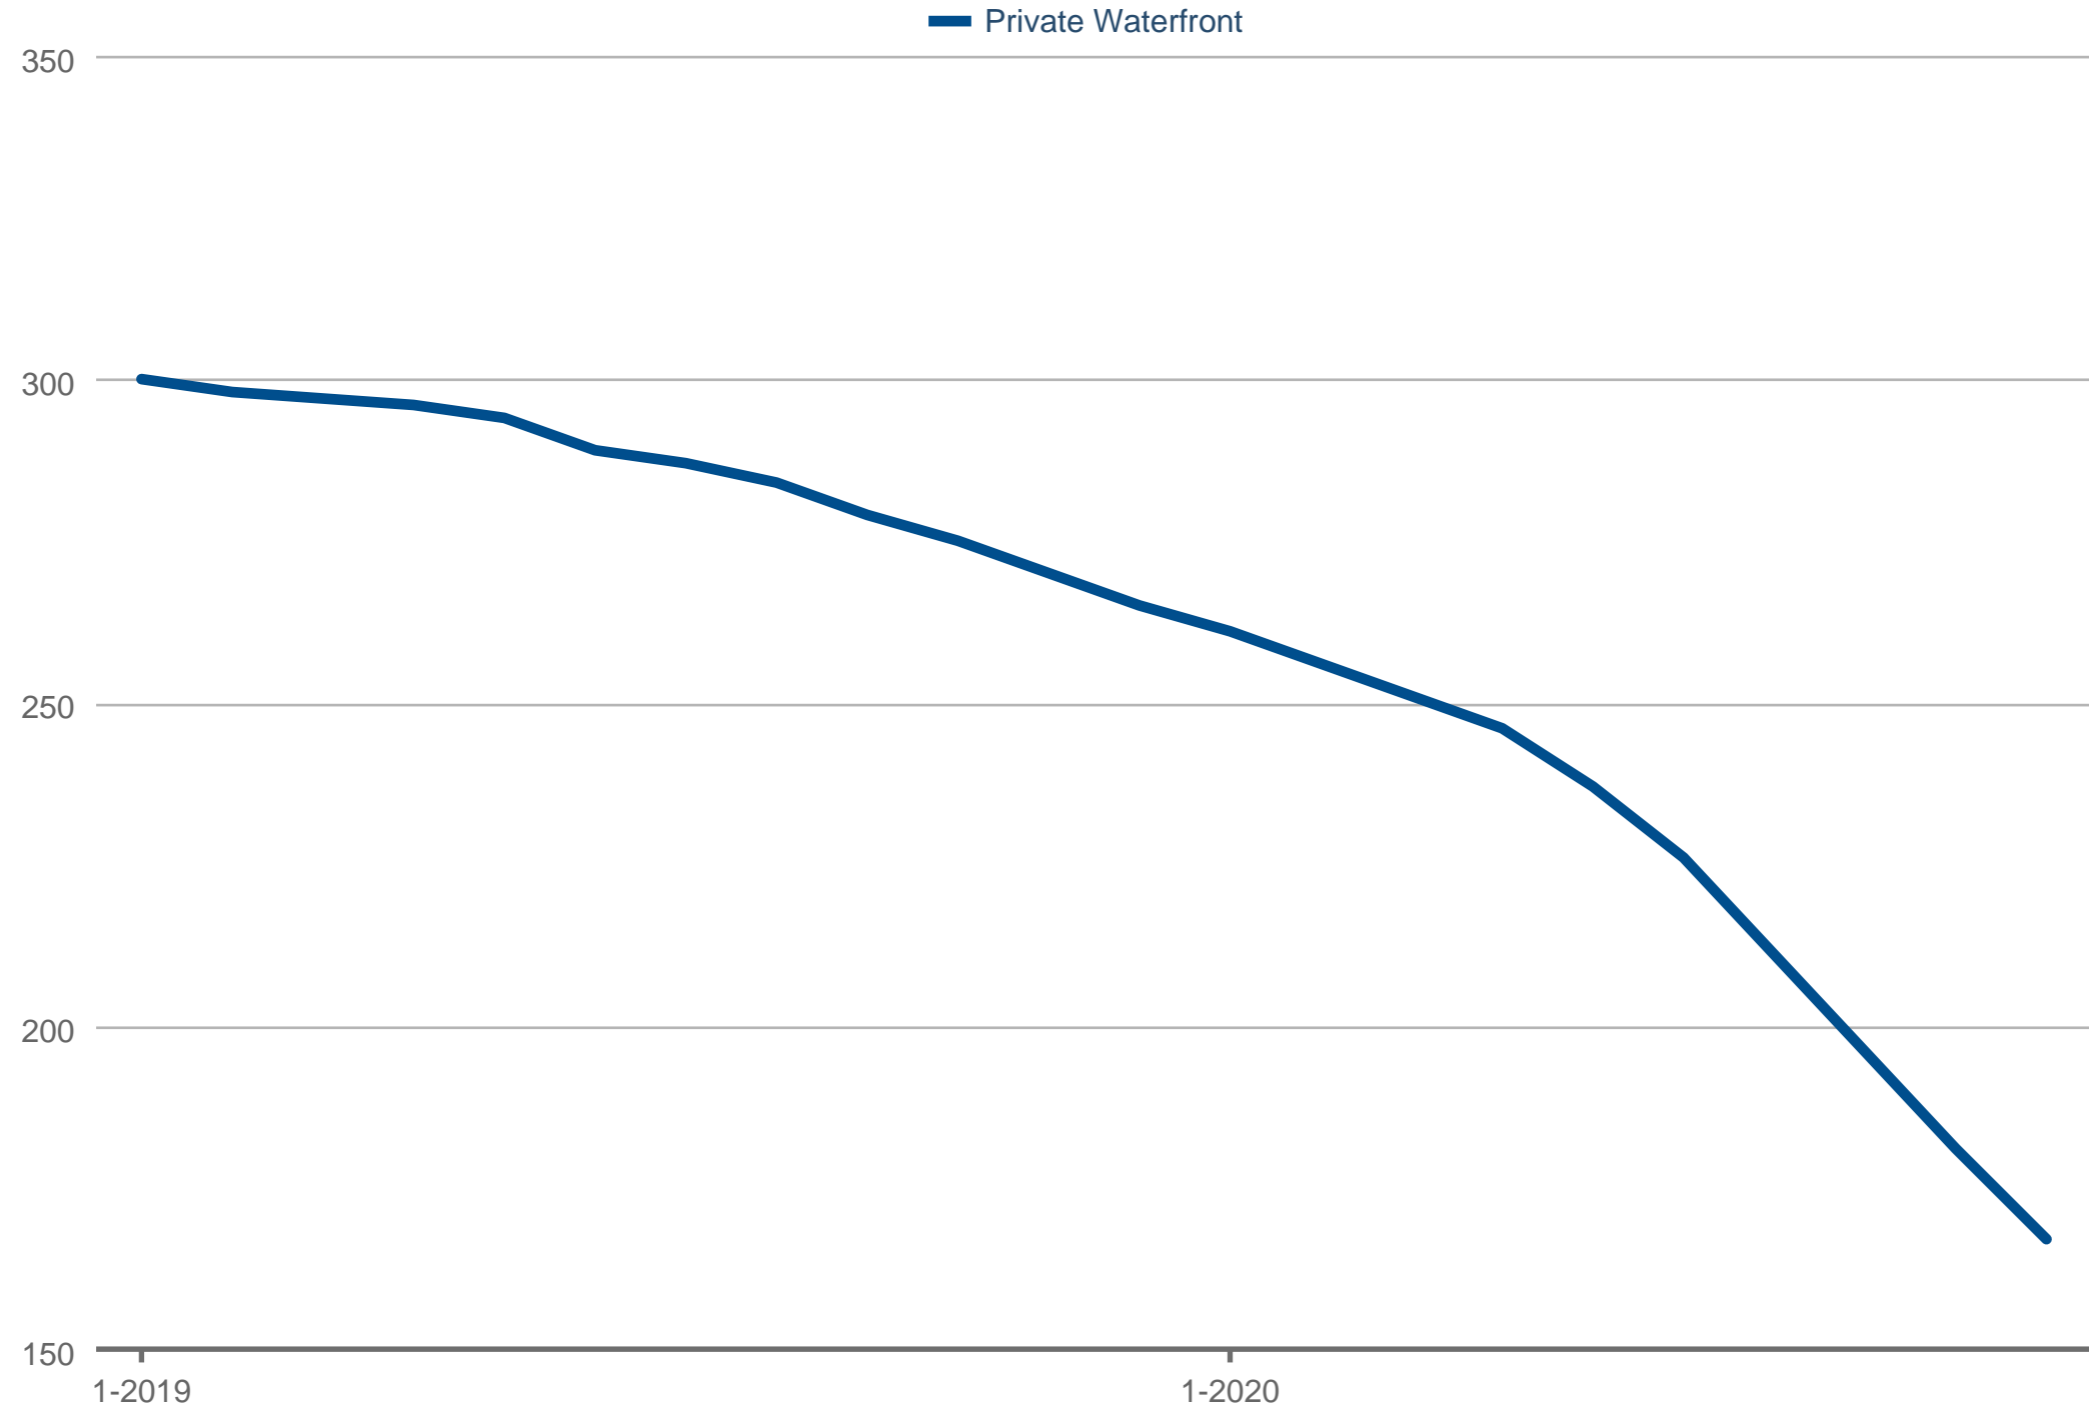

Homes for Sale - By Waterfront Type

Crow Wing County

Each data point is 12 months of activity. Data is from November 25, 2020.