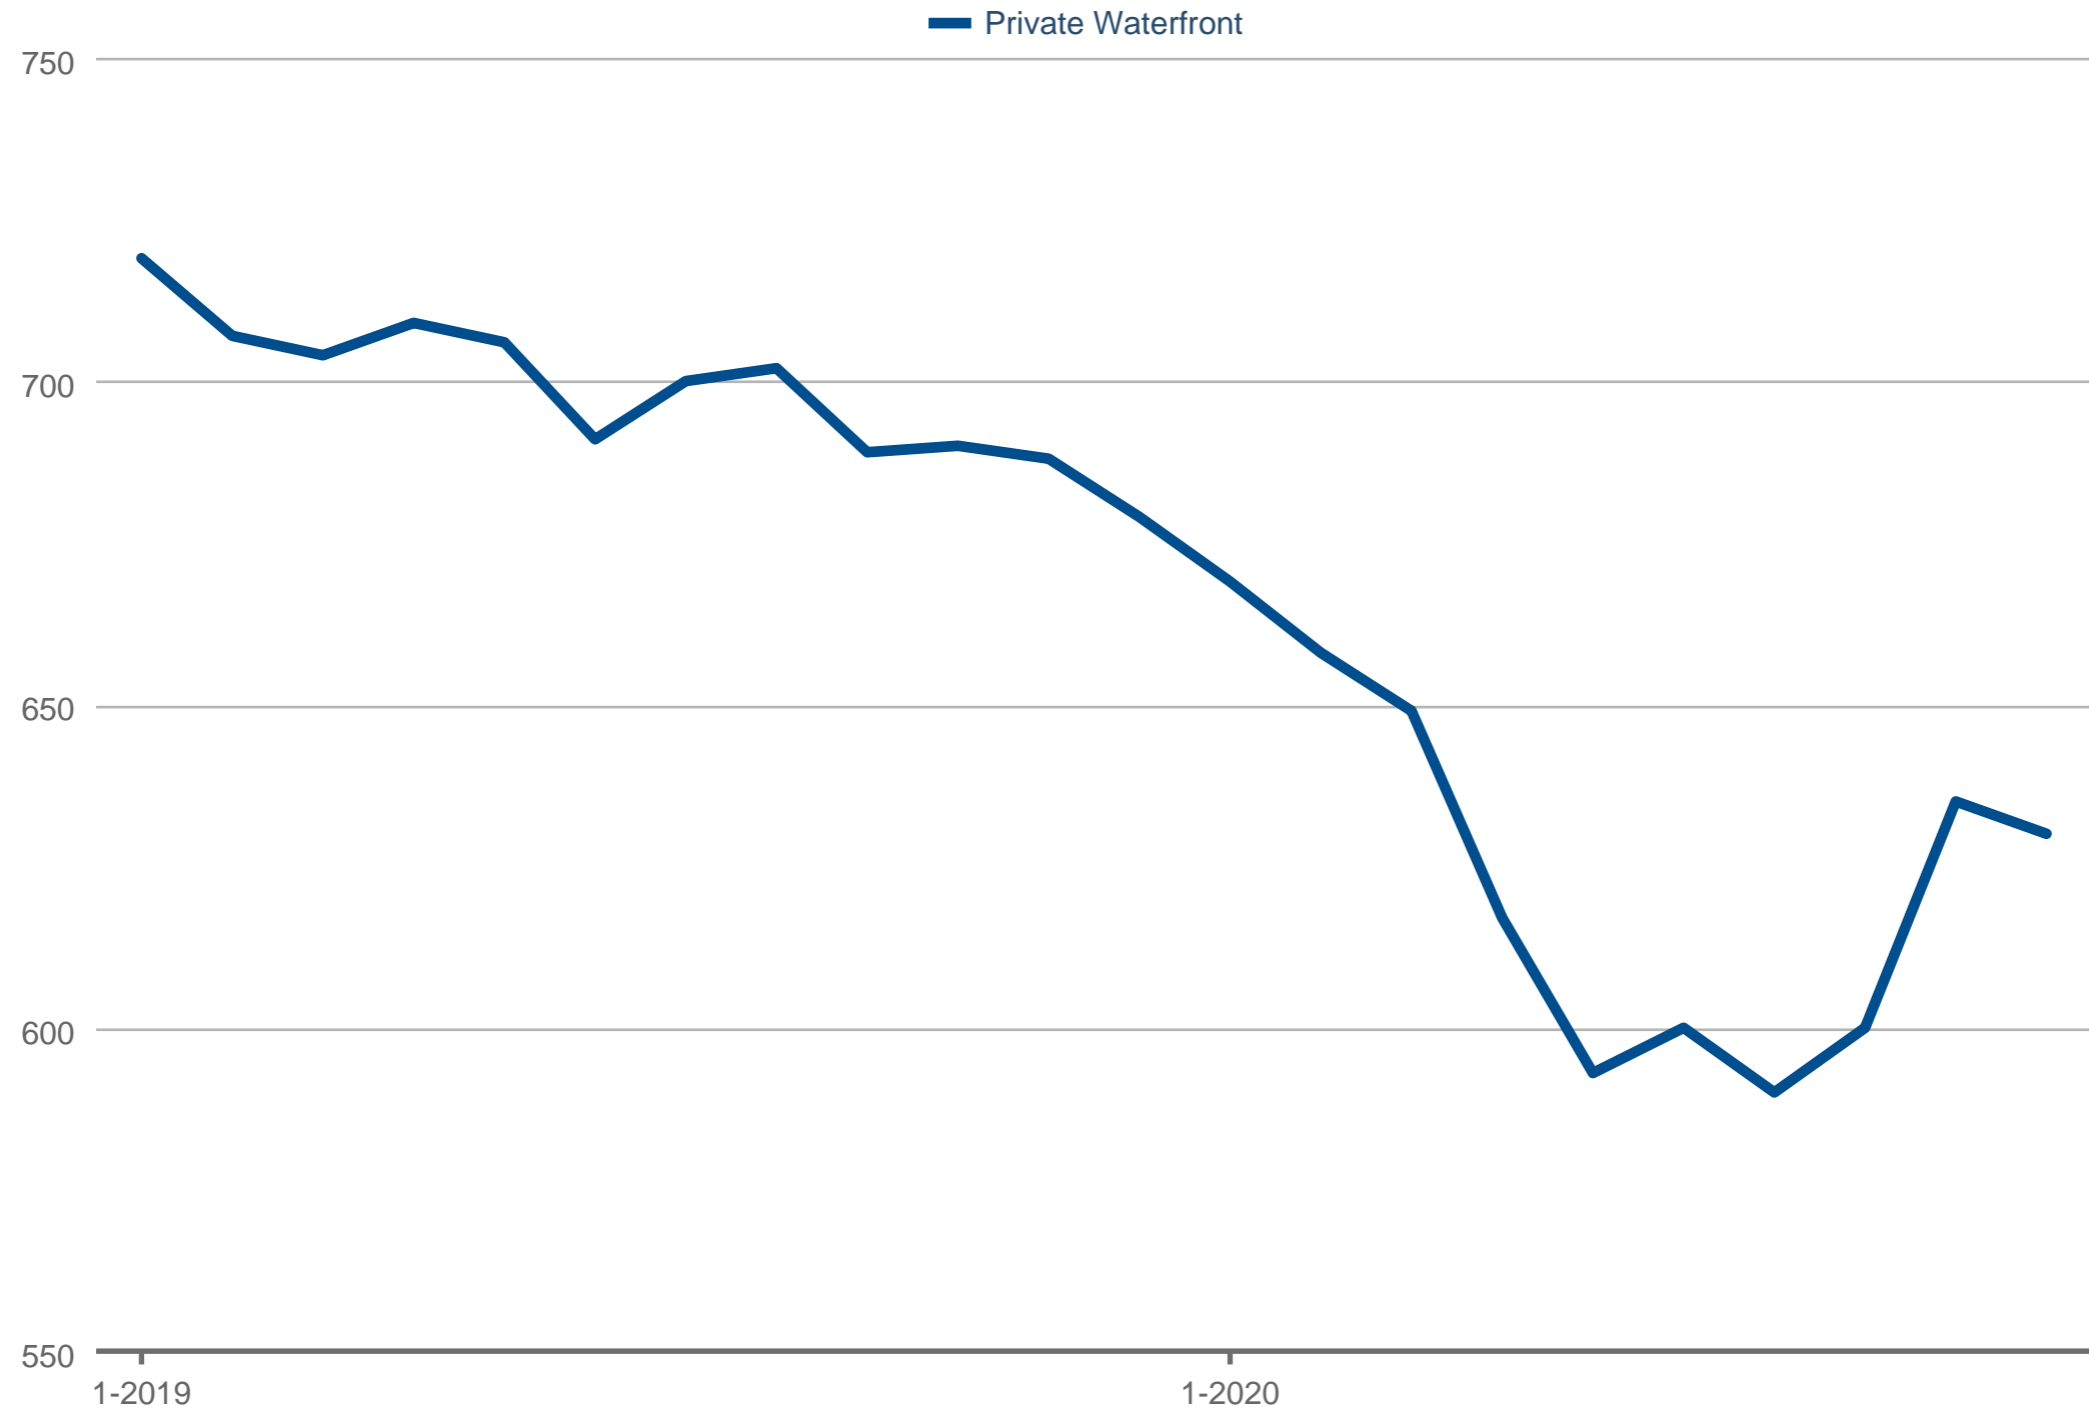

### New Listings - By Waterfront Type

Crow Wing County

Each data point is 12 months of activity. Data is from November 25, 2020.