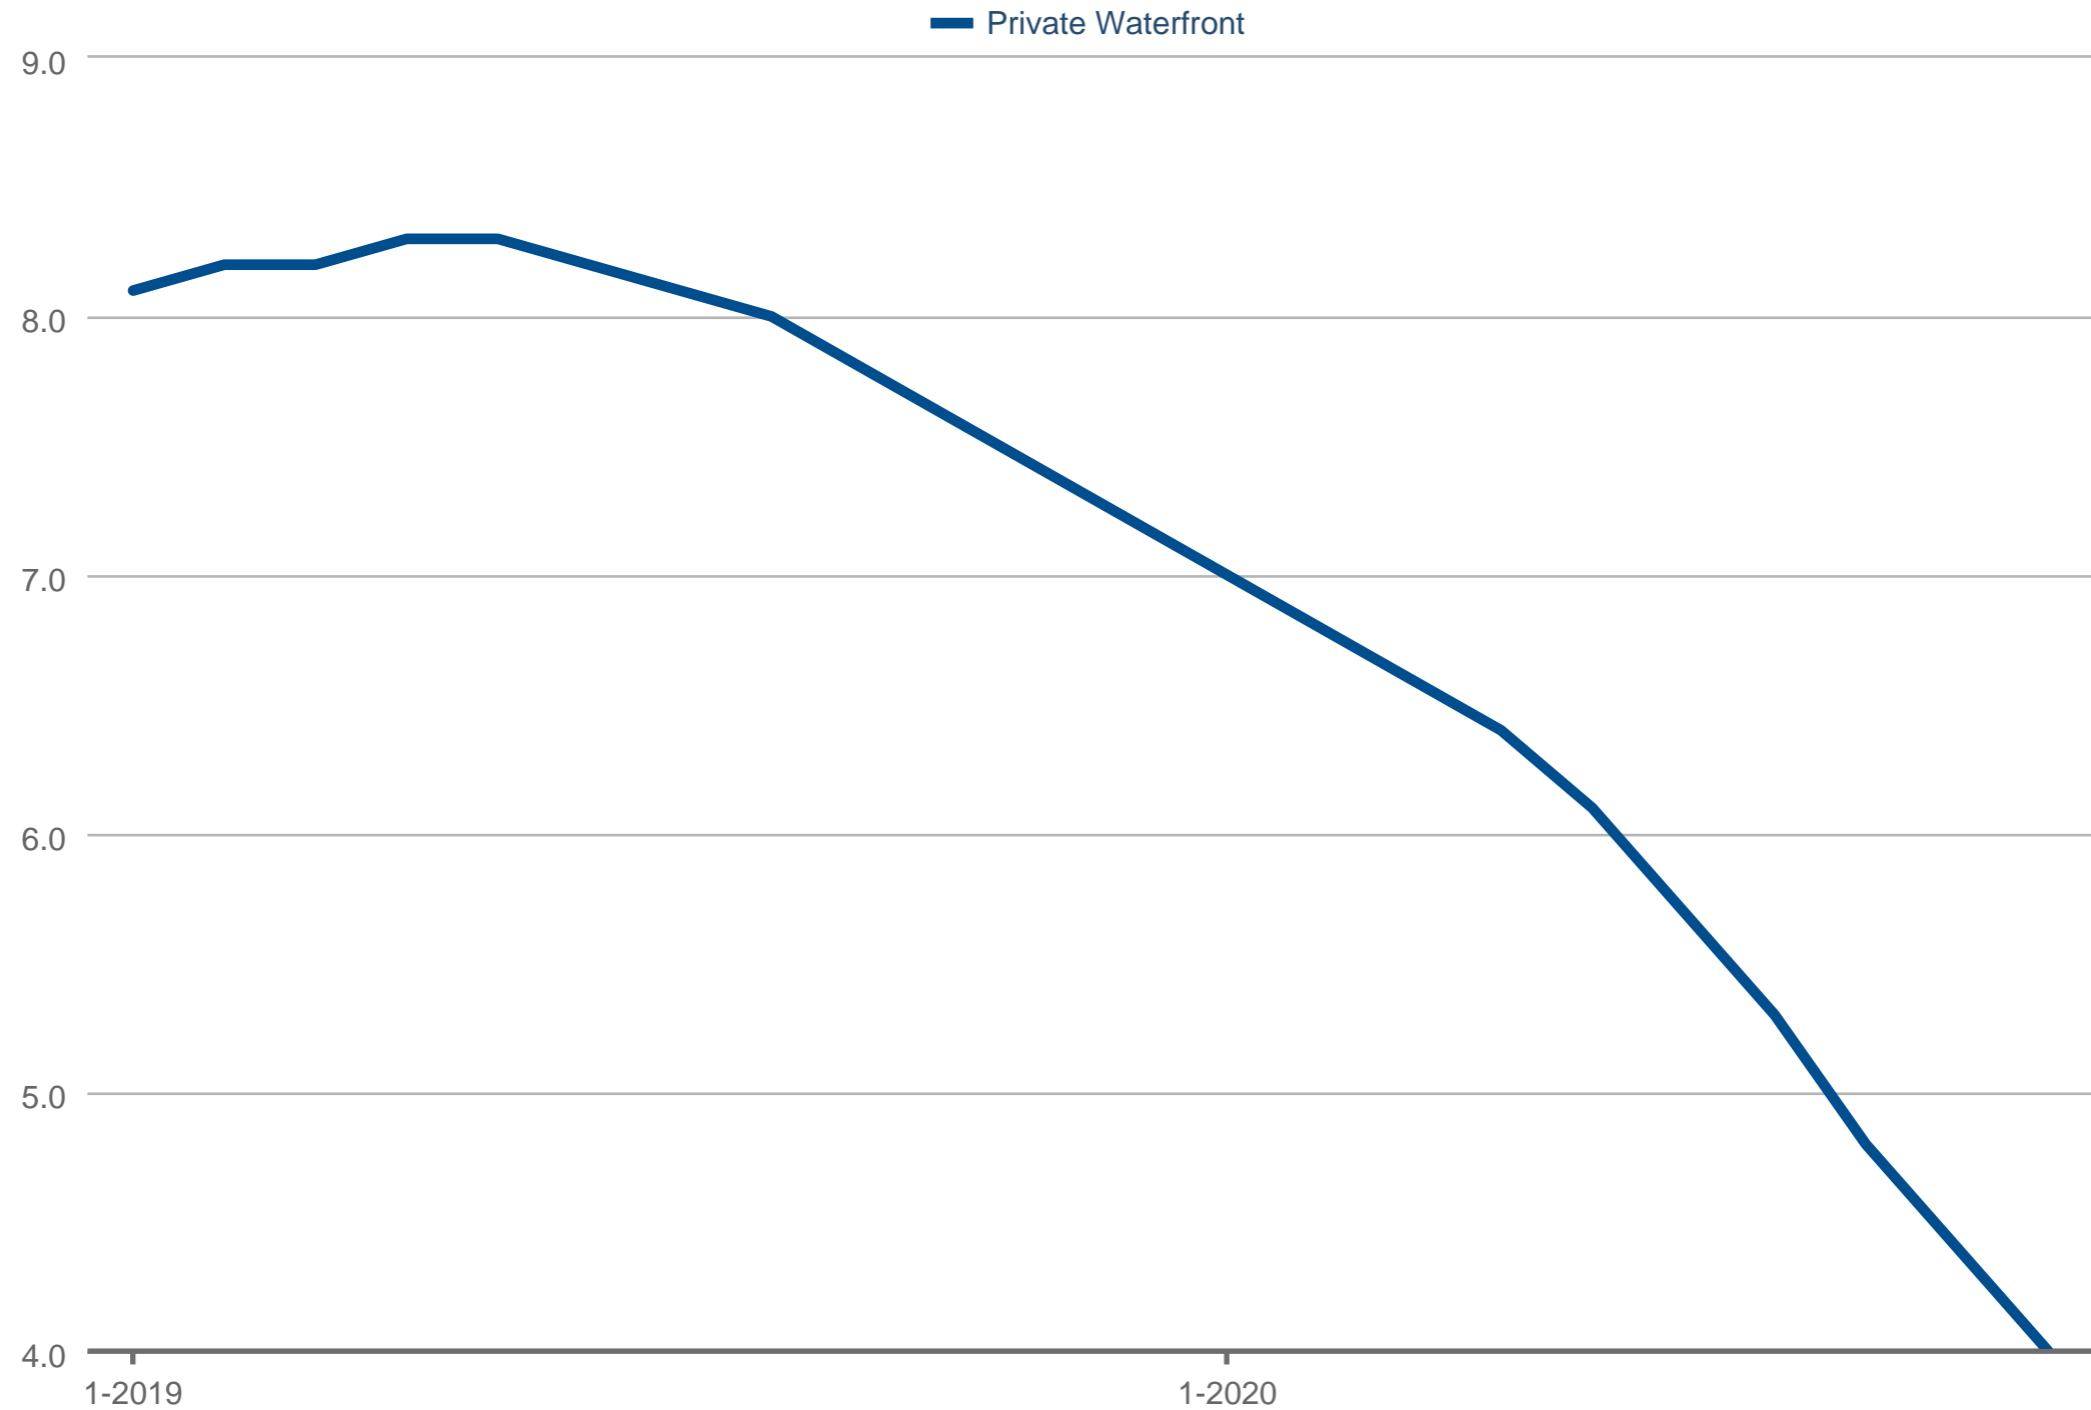

### Months Supply of Homes for Sale - By Waterfront Type

Crow Wing County

Each data point is 12 months of activity. Data is from November 25, 2020.