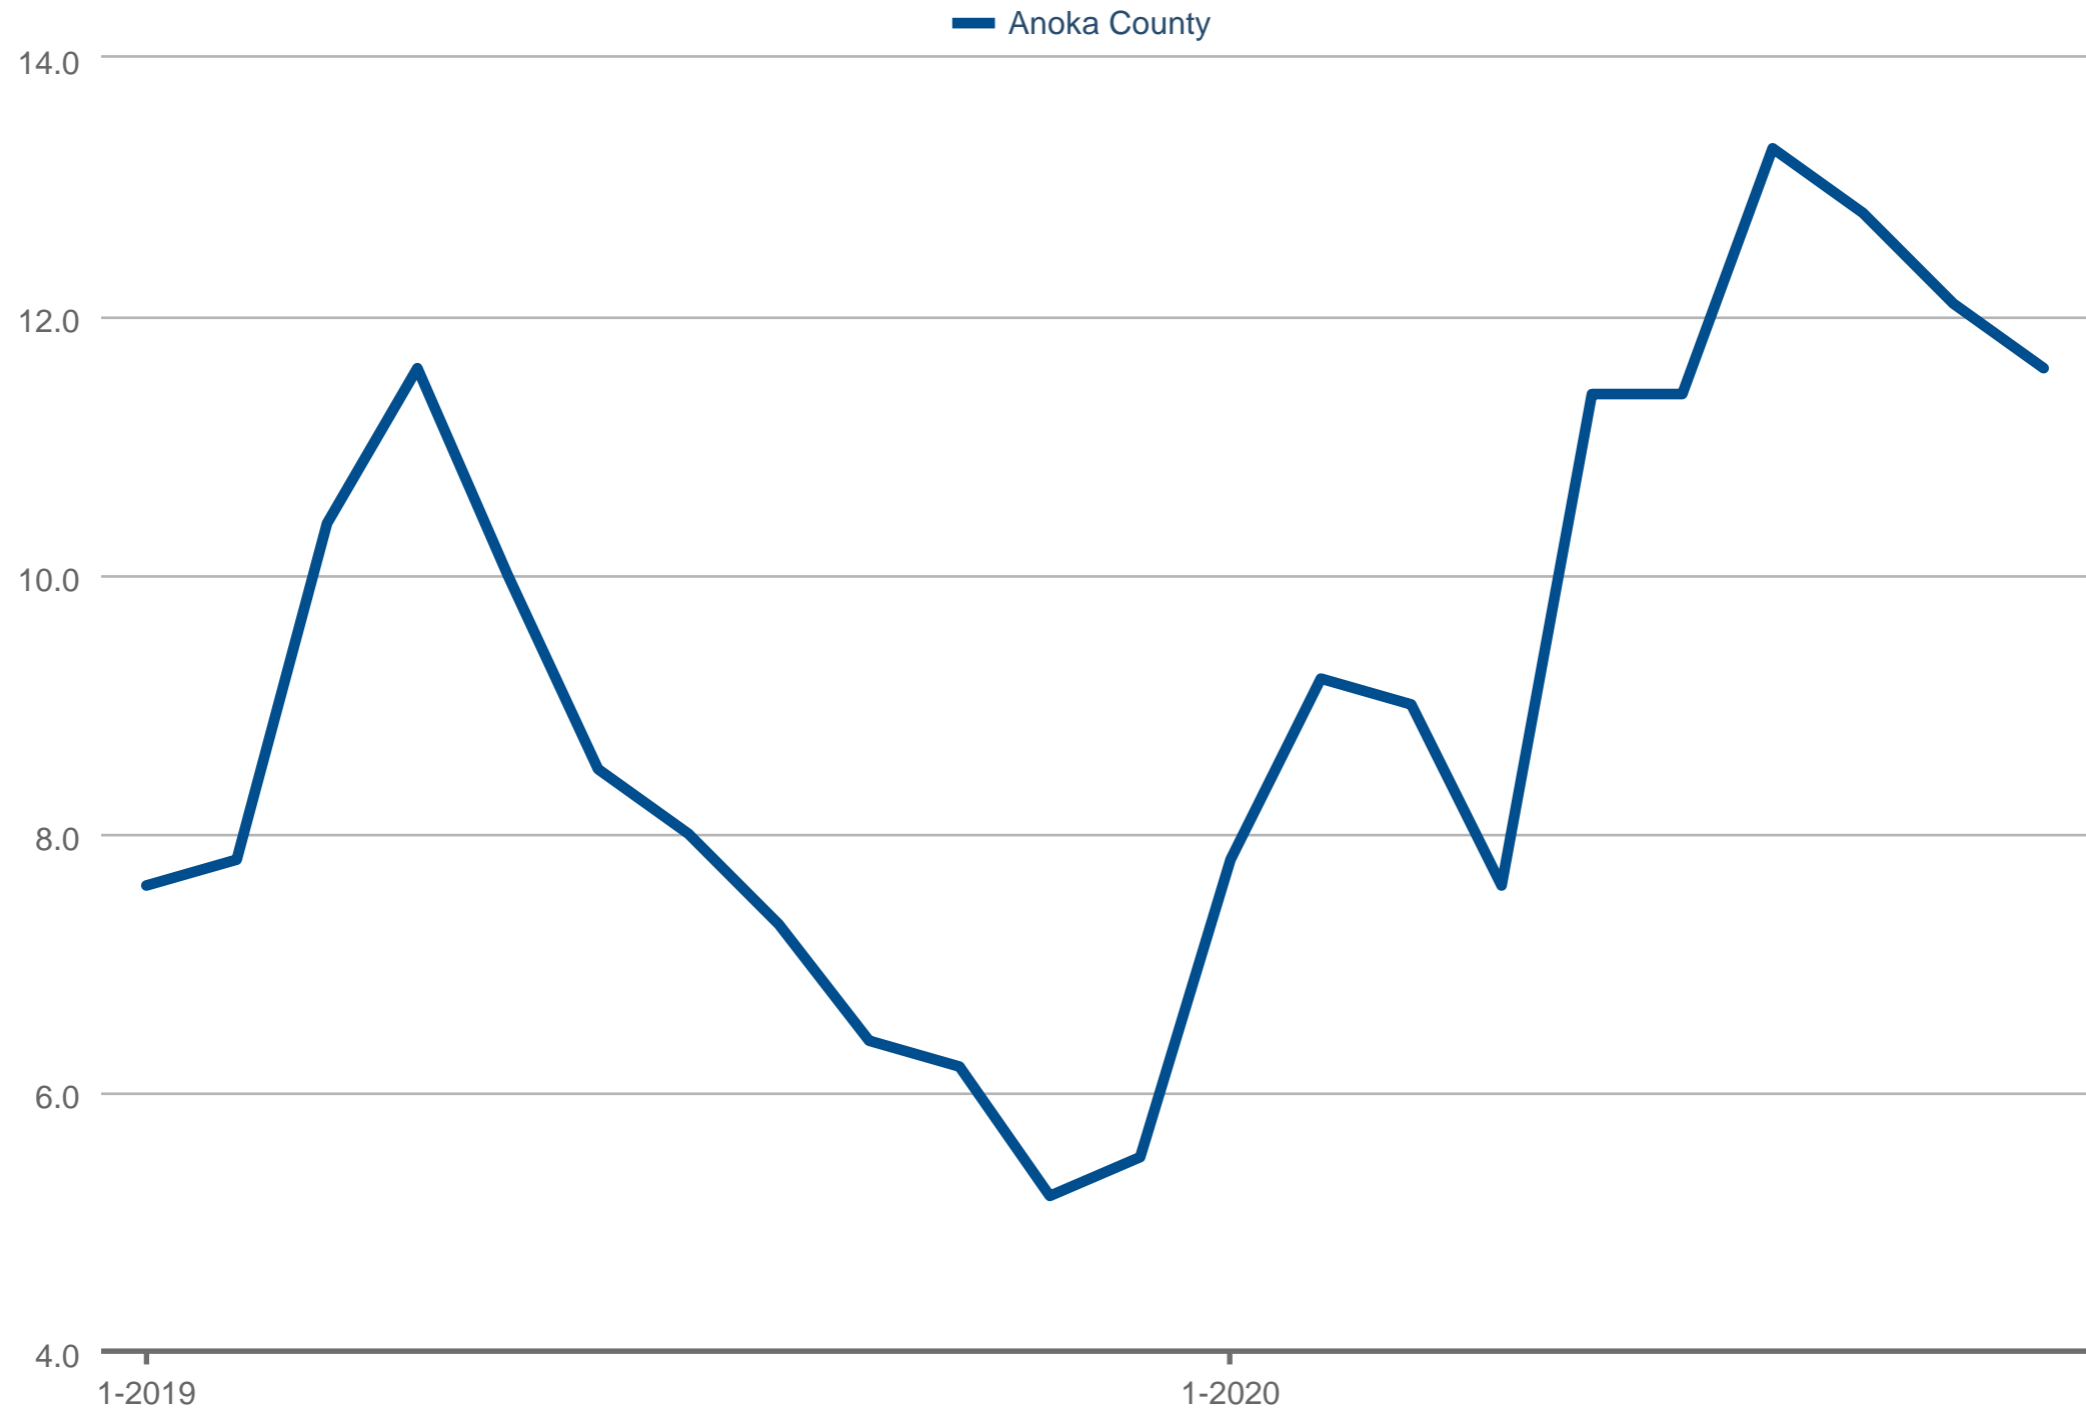

Showings Per Listing

Anoka County

Each data point is one month of activity. Data is from November 25, 2020.