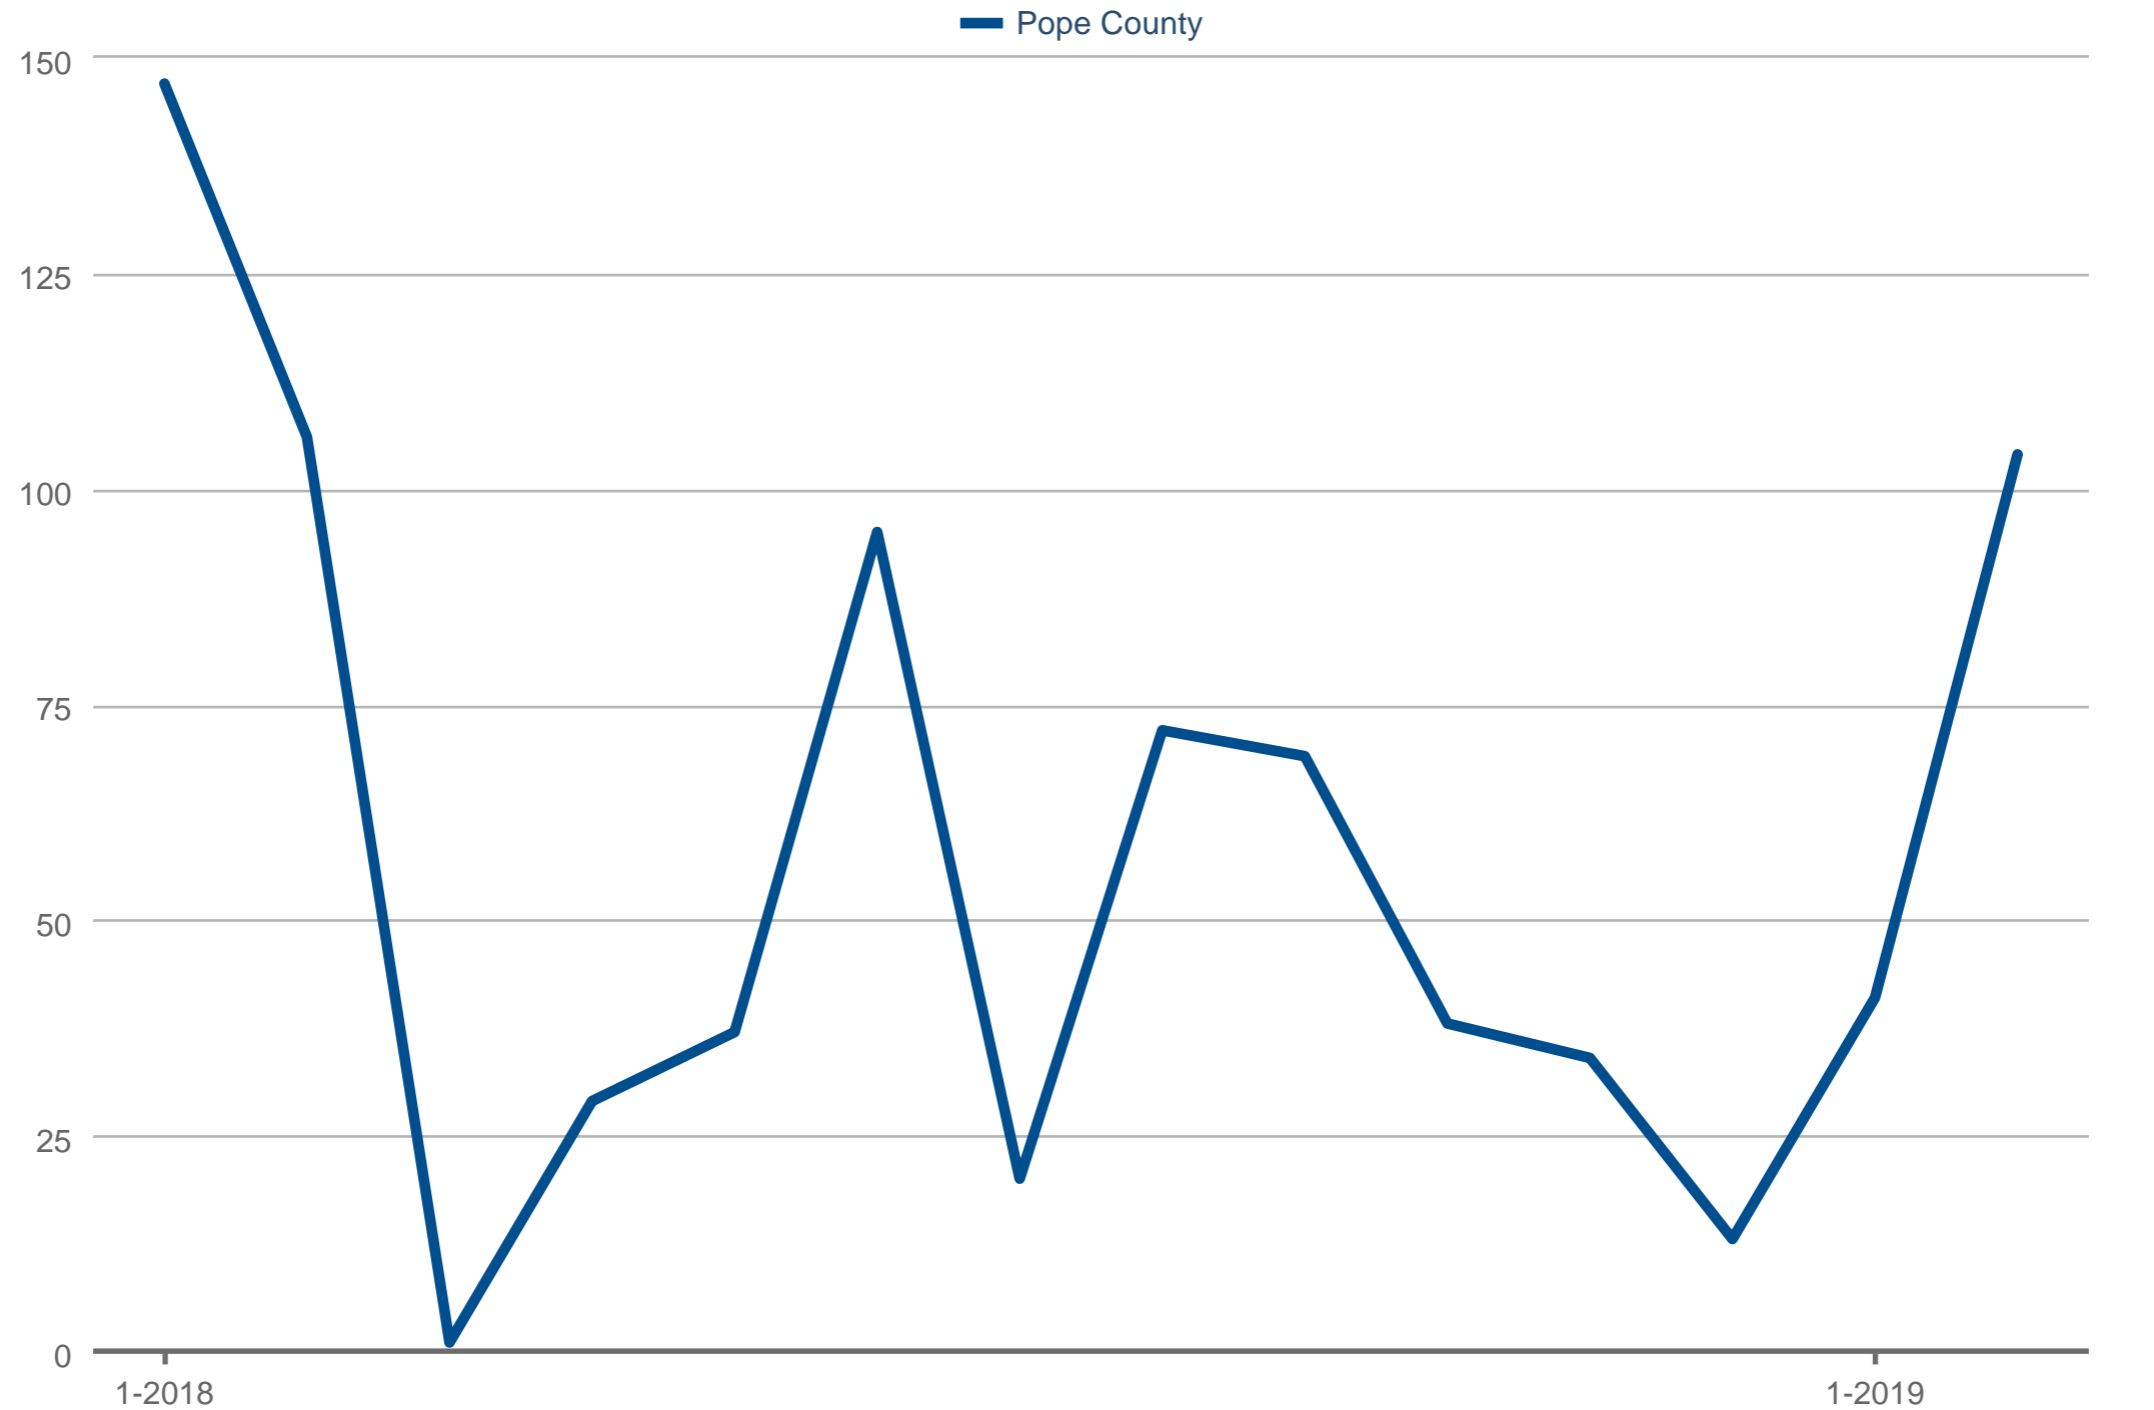

Average Days on Market

Pope County
Each data point is one month of activity. Data is from March 21, 2019.