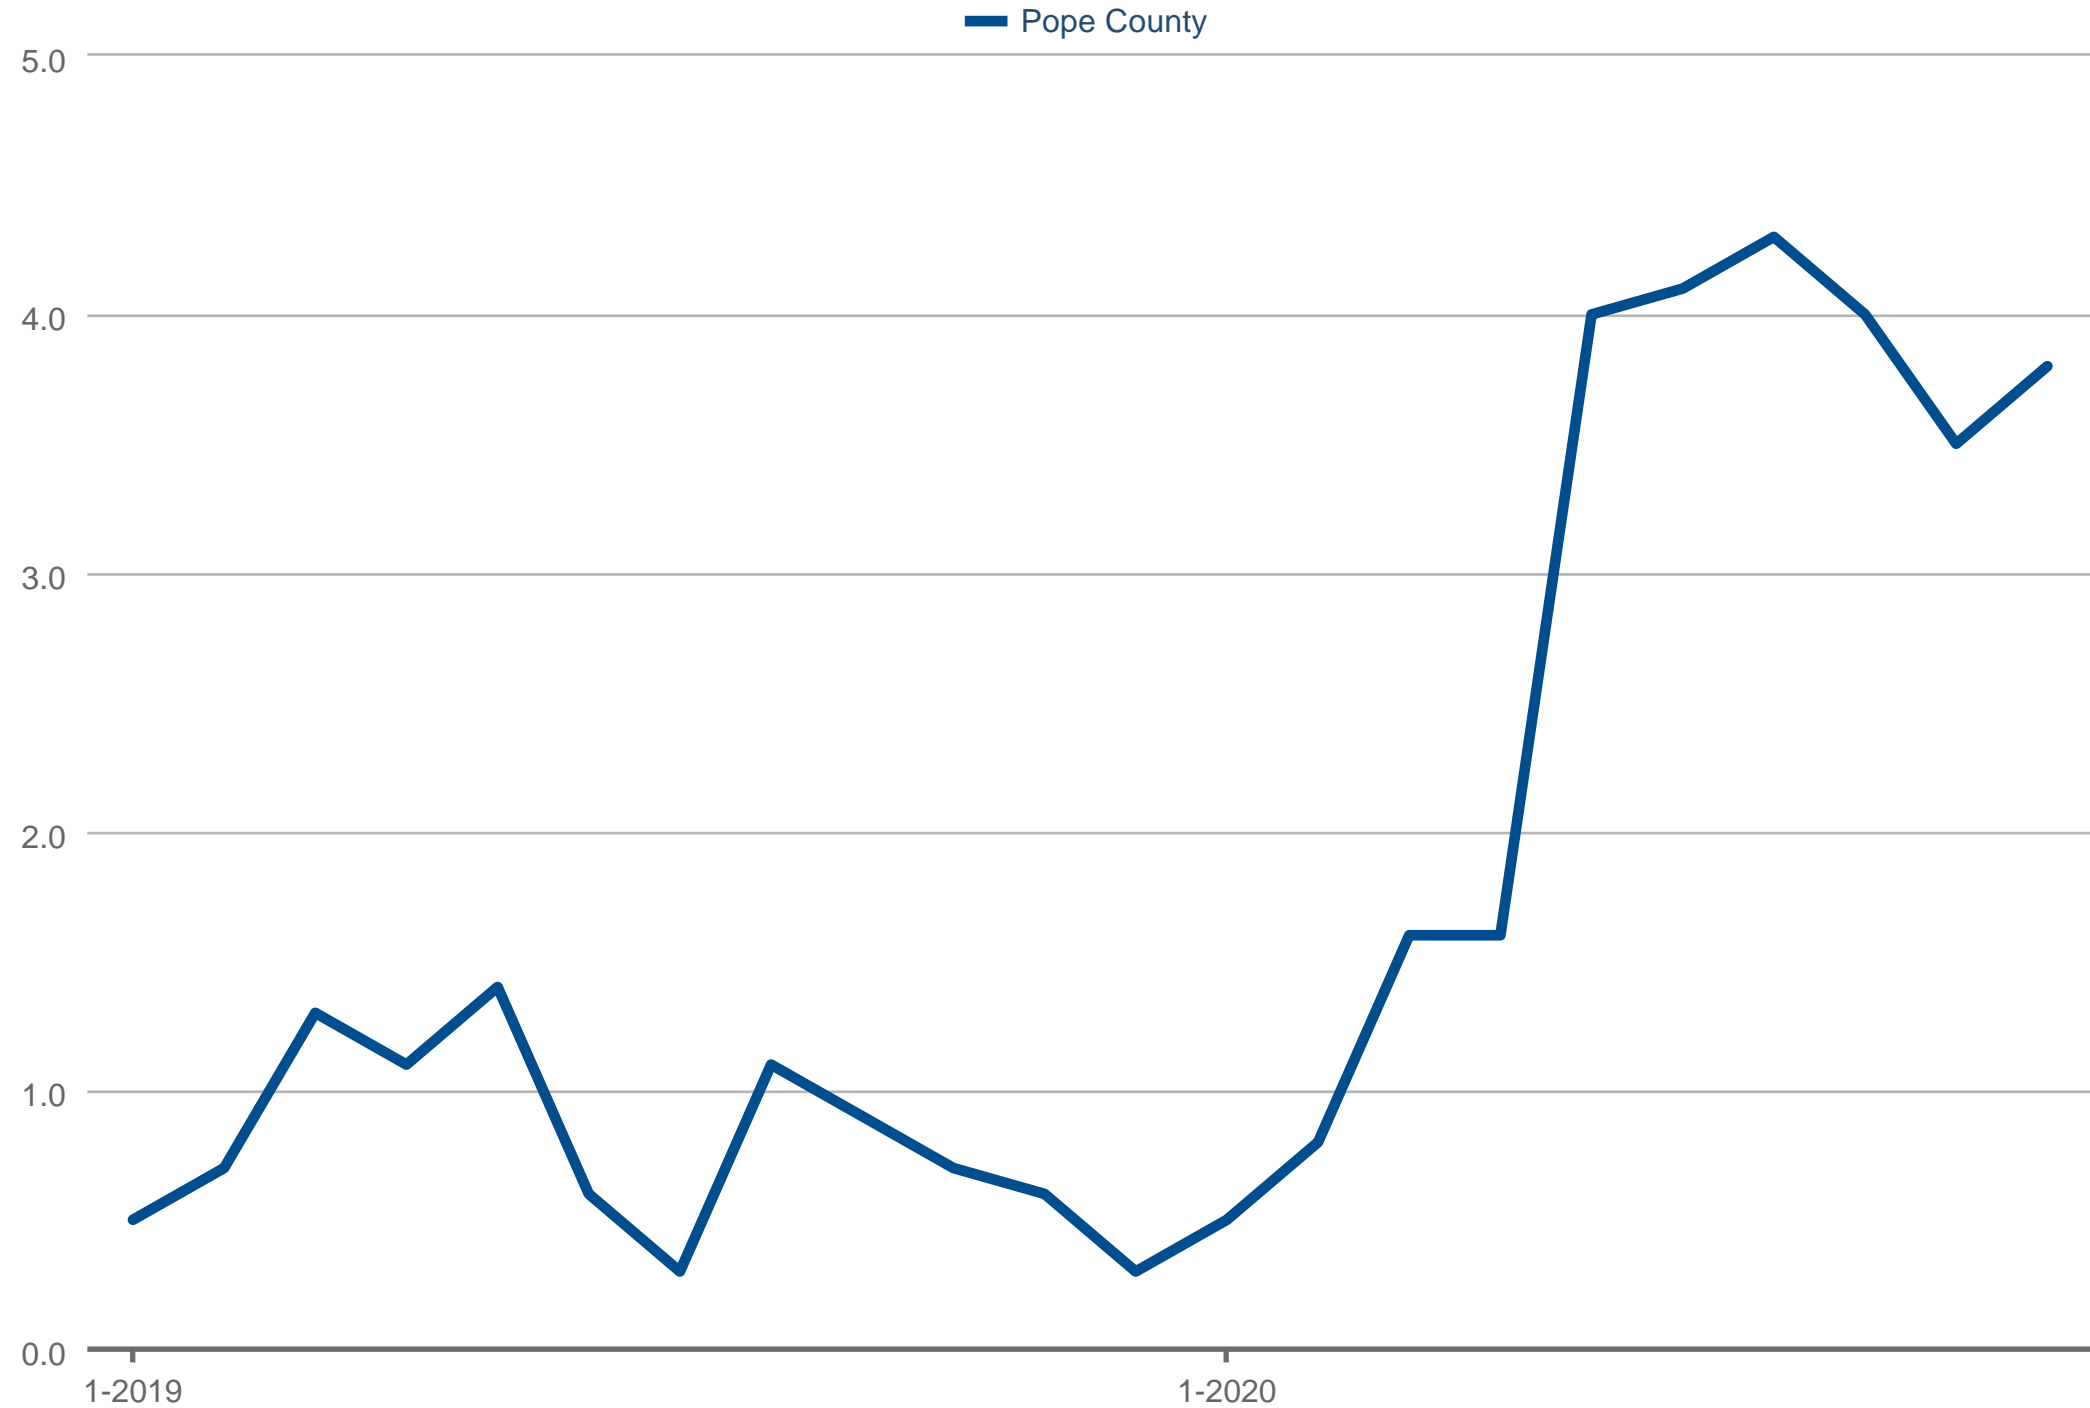

Showings Per Listing

Pope County

Each data point is one month of activity. Data is from November 25, 2020.