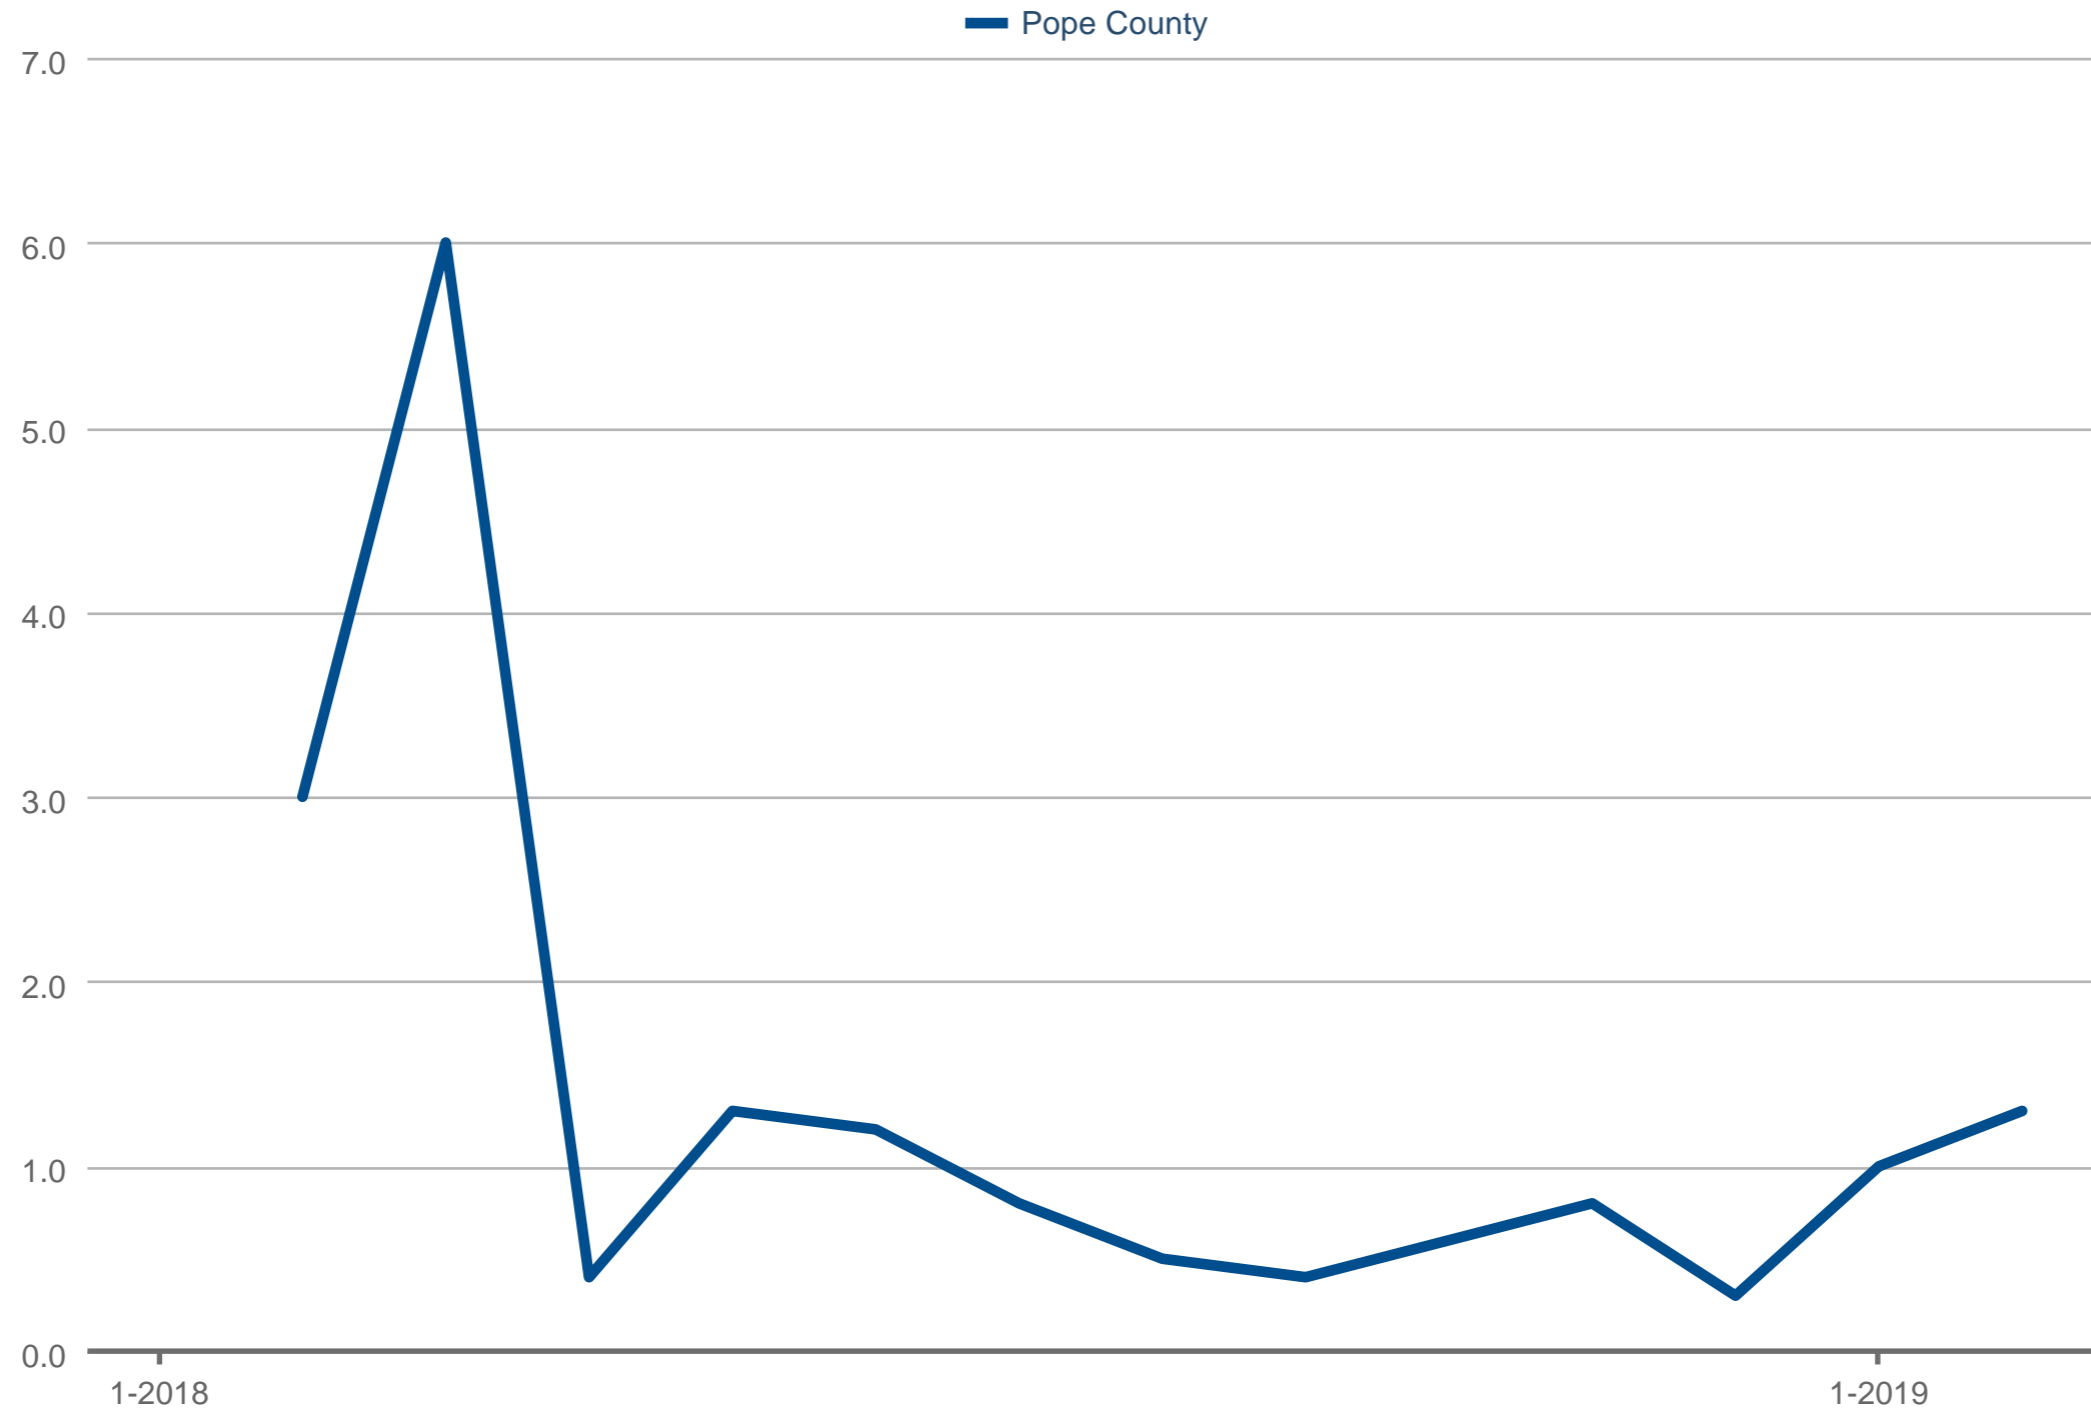

### Showings Per Listing

Pope County  
Each data point is one month of activity. Data is from March 20, 2019.