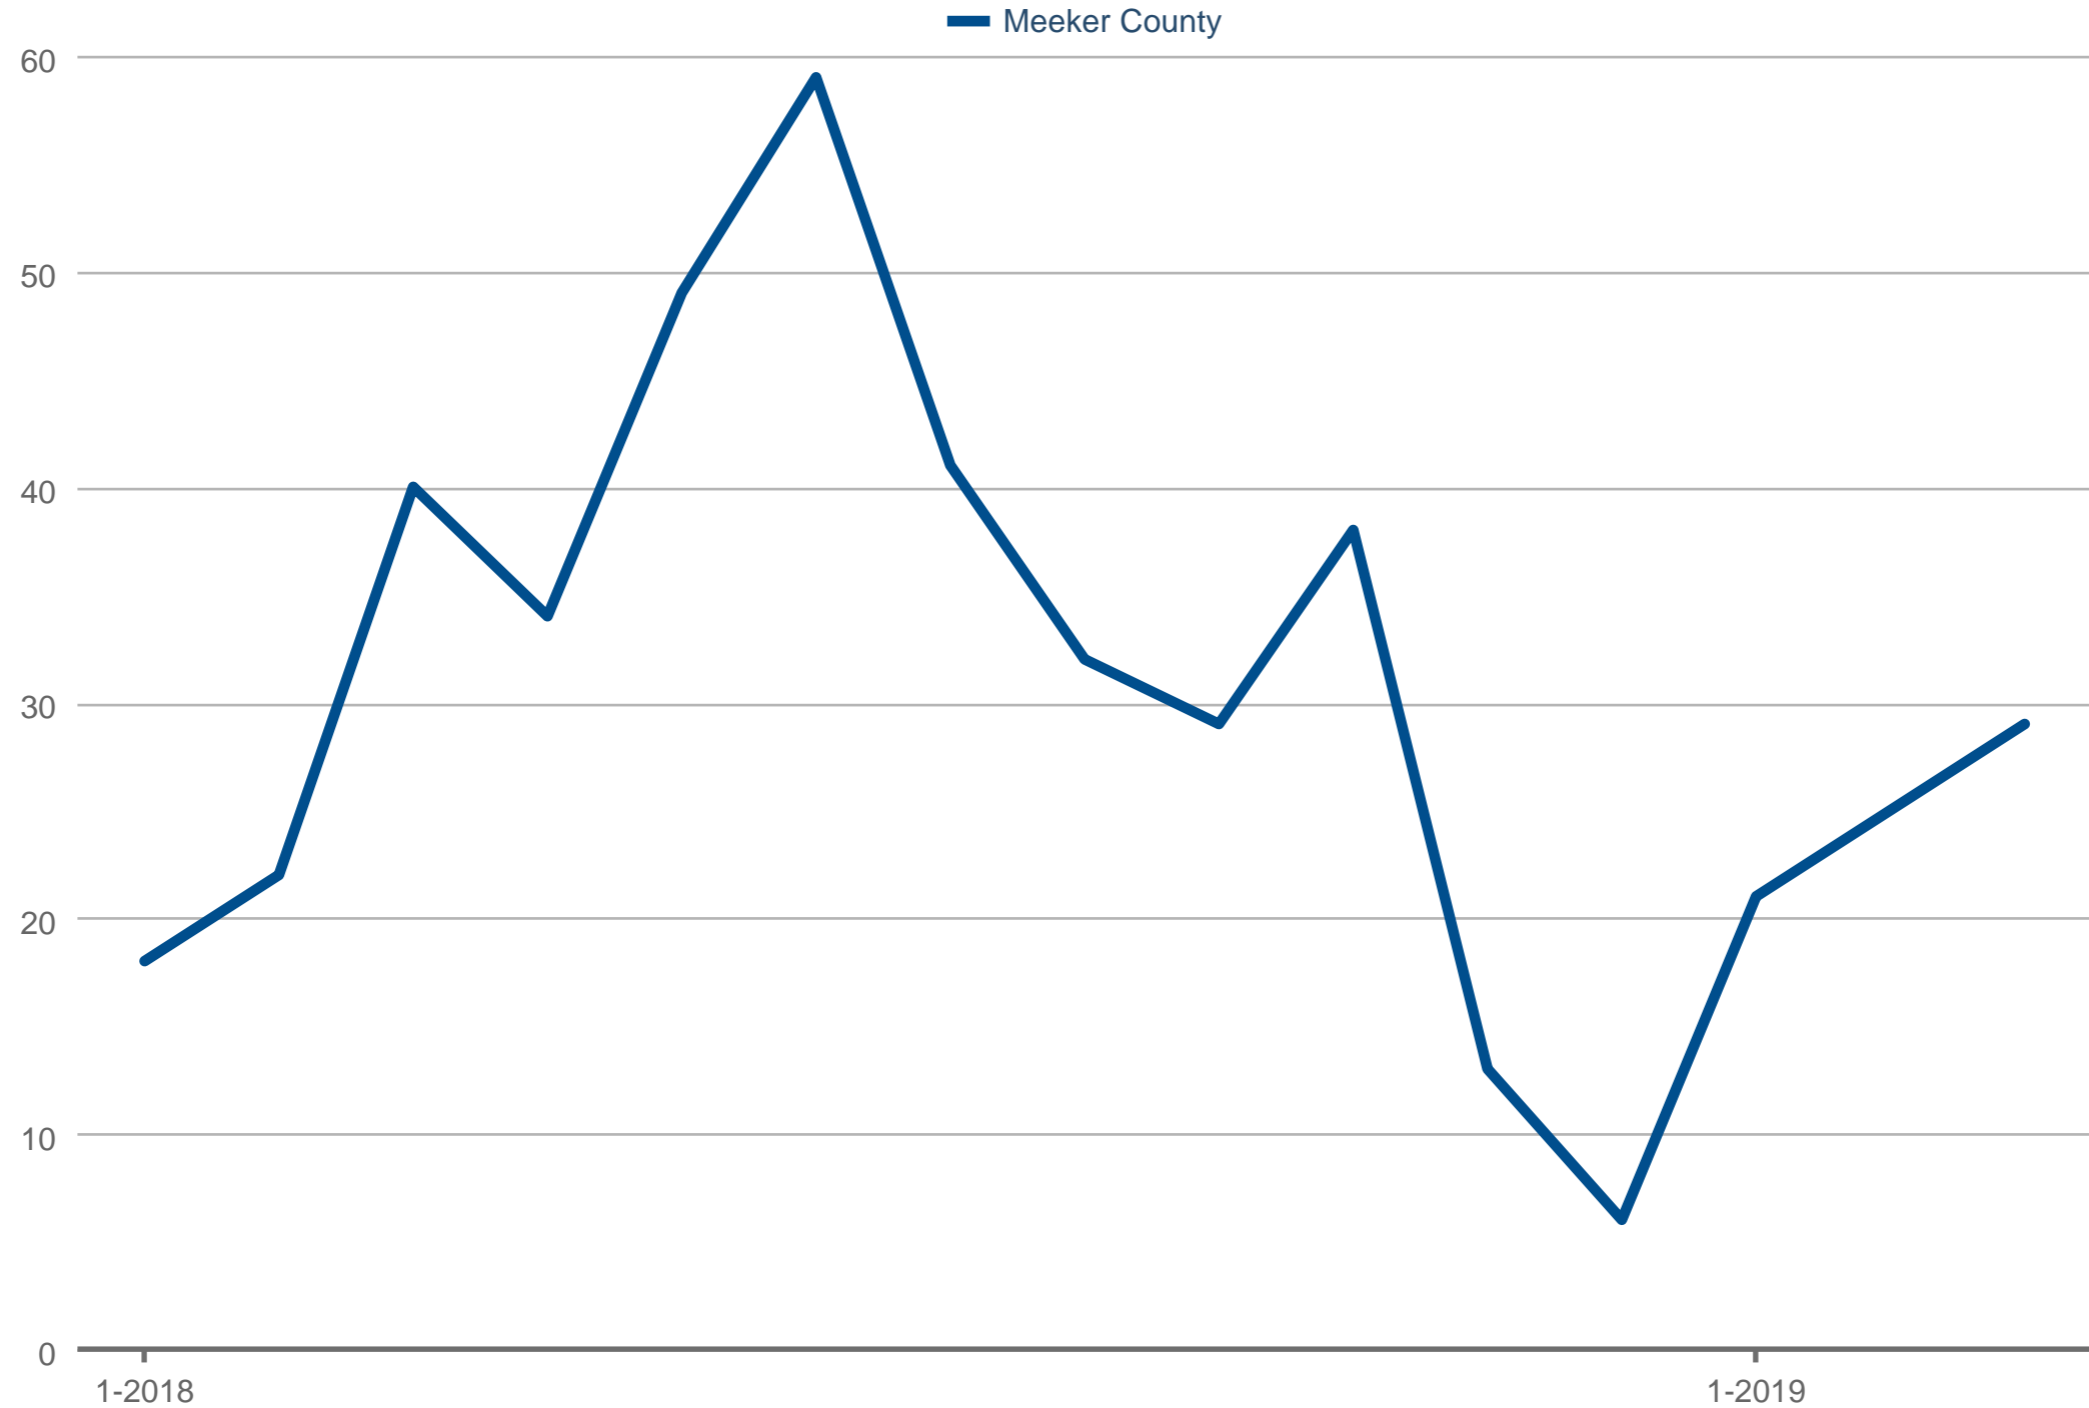

New Listings

Meeker County
Each data point is one month of activity. Data is from April 21, 2019.