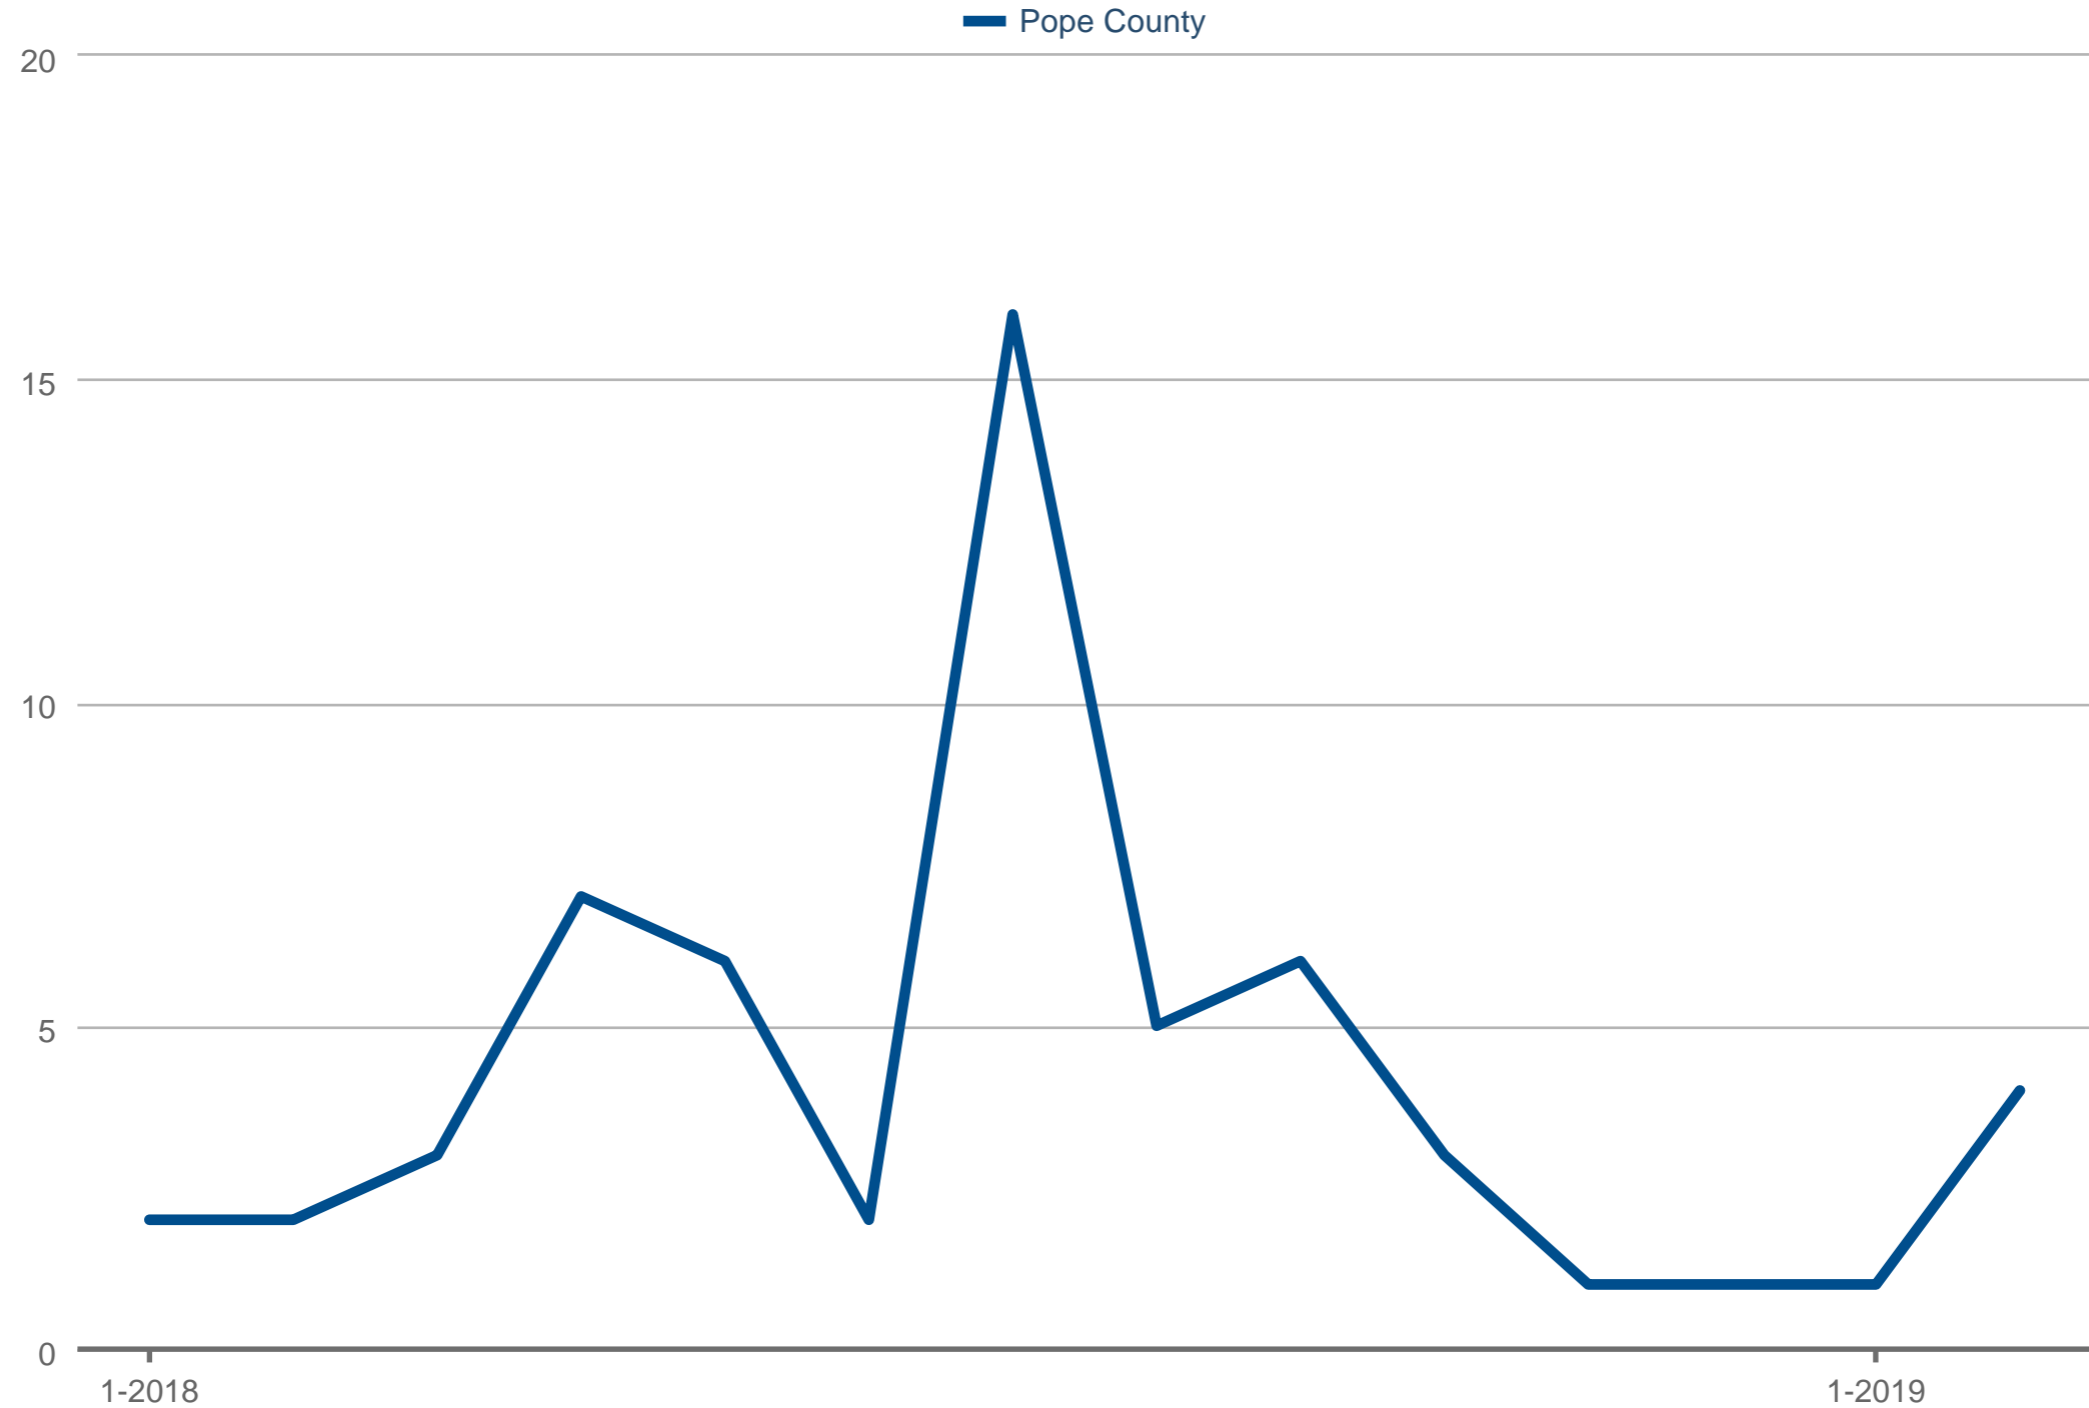

Pending Sales

Pope County
Each data point is one month of activity. Data is from March 21, 2019.