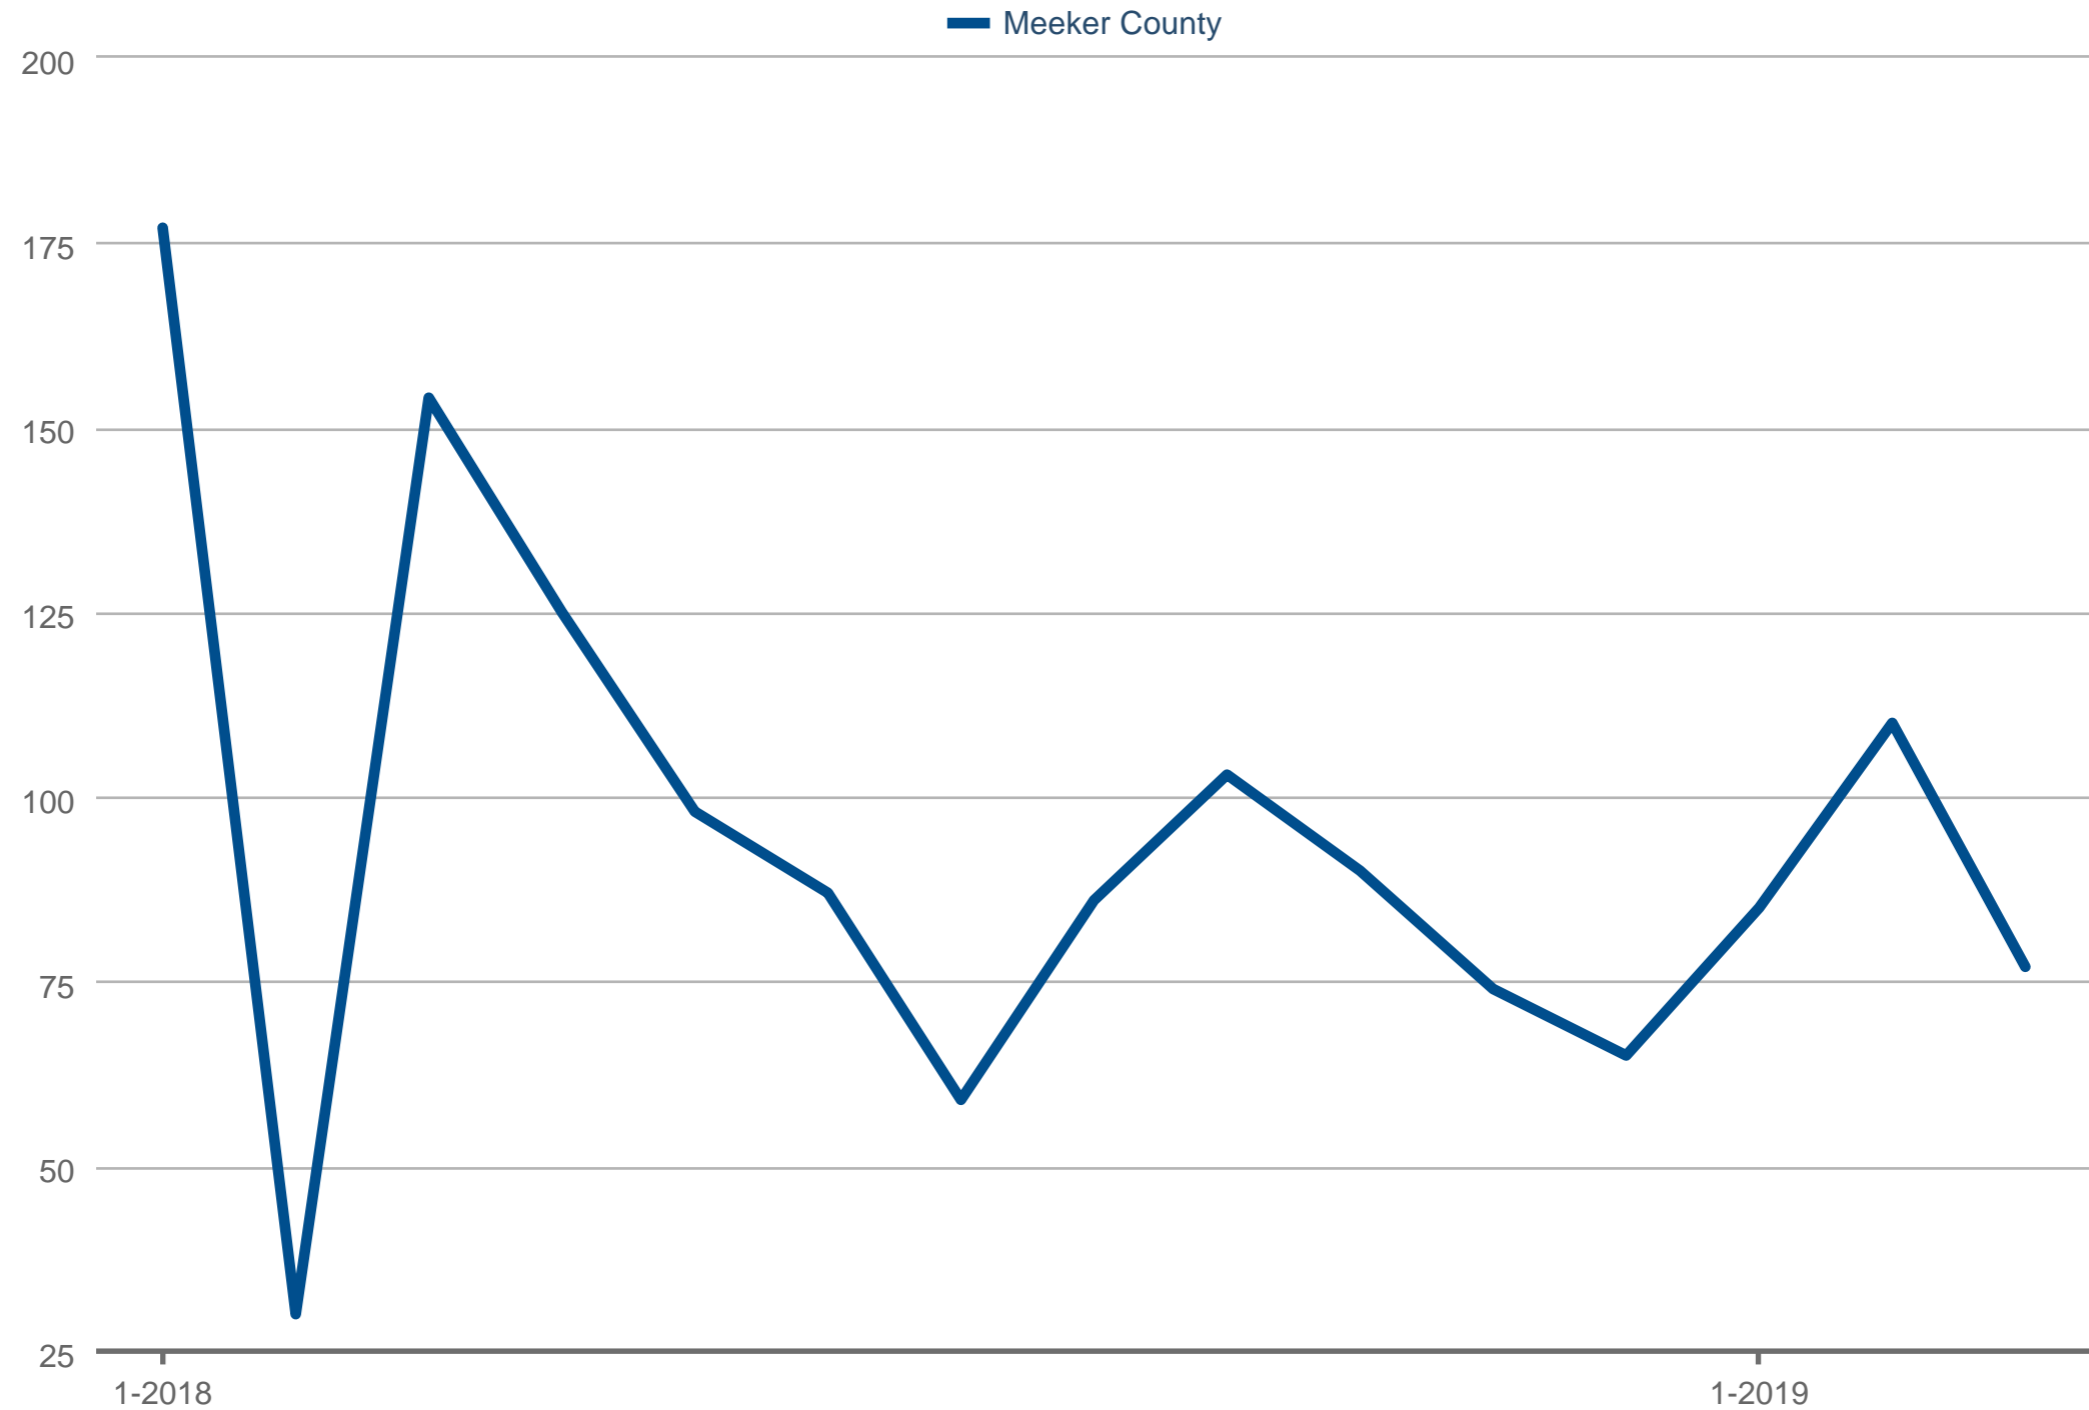

Average Days on Market

Meeker County
Each data point is one month of activity. Data is from April 21, 2019.