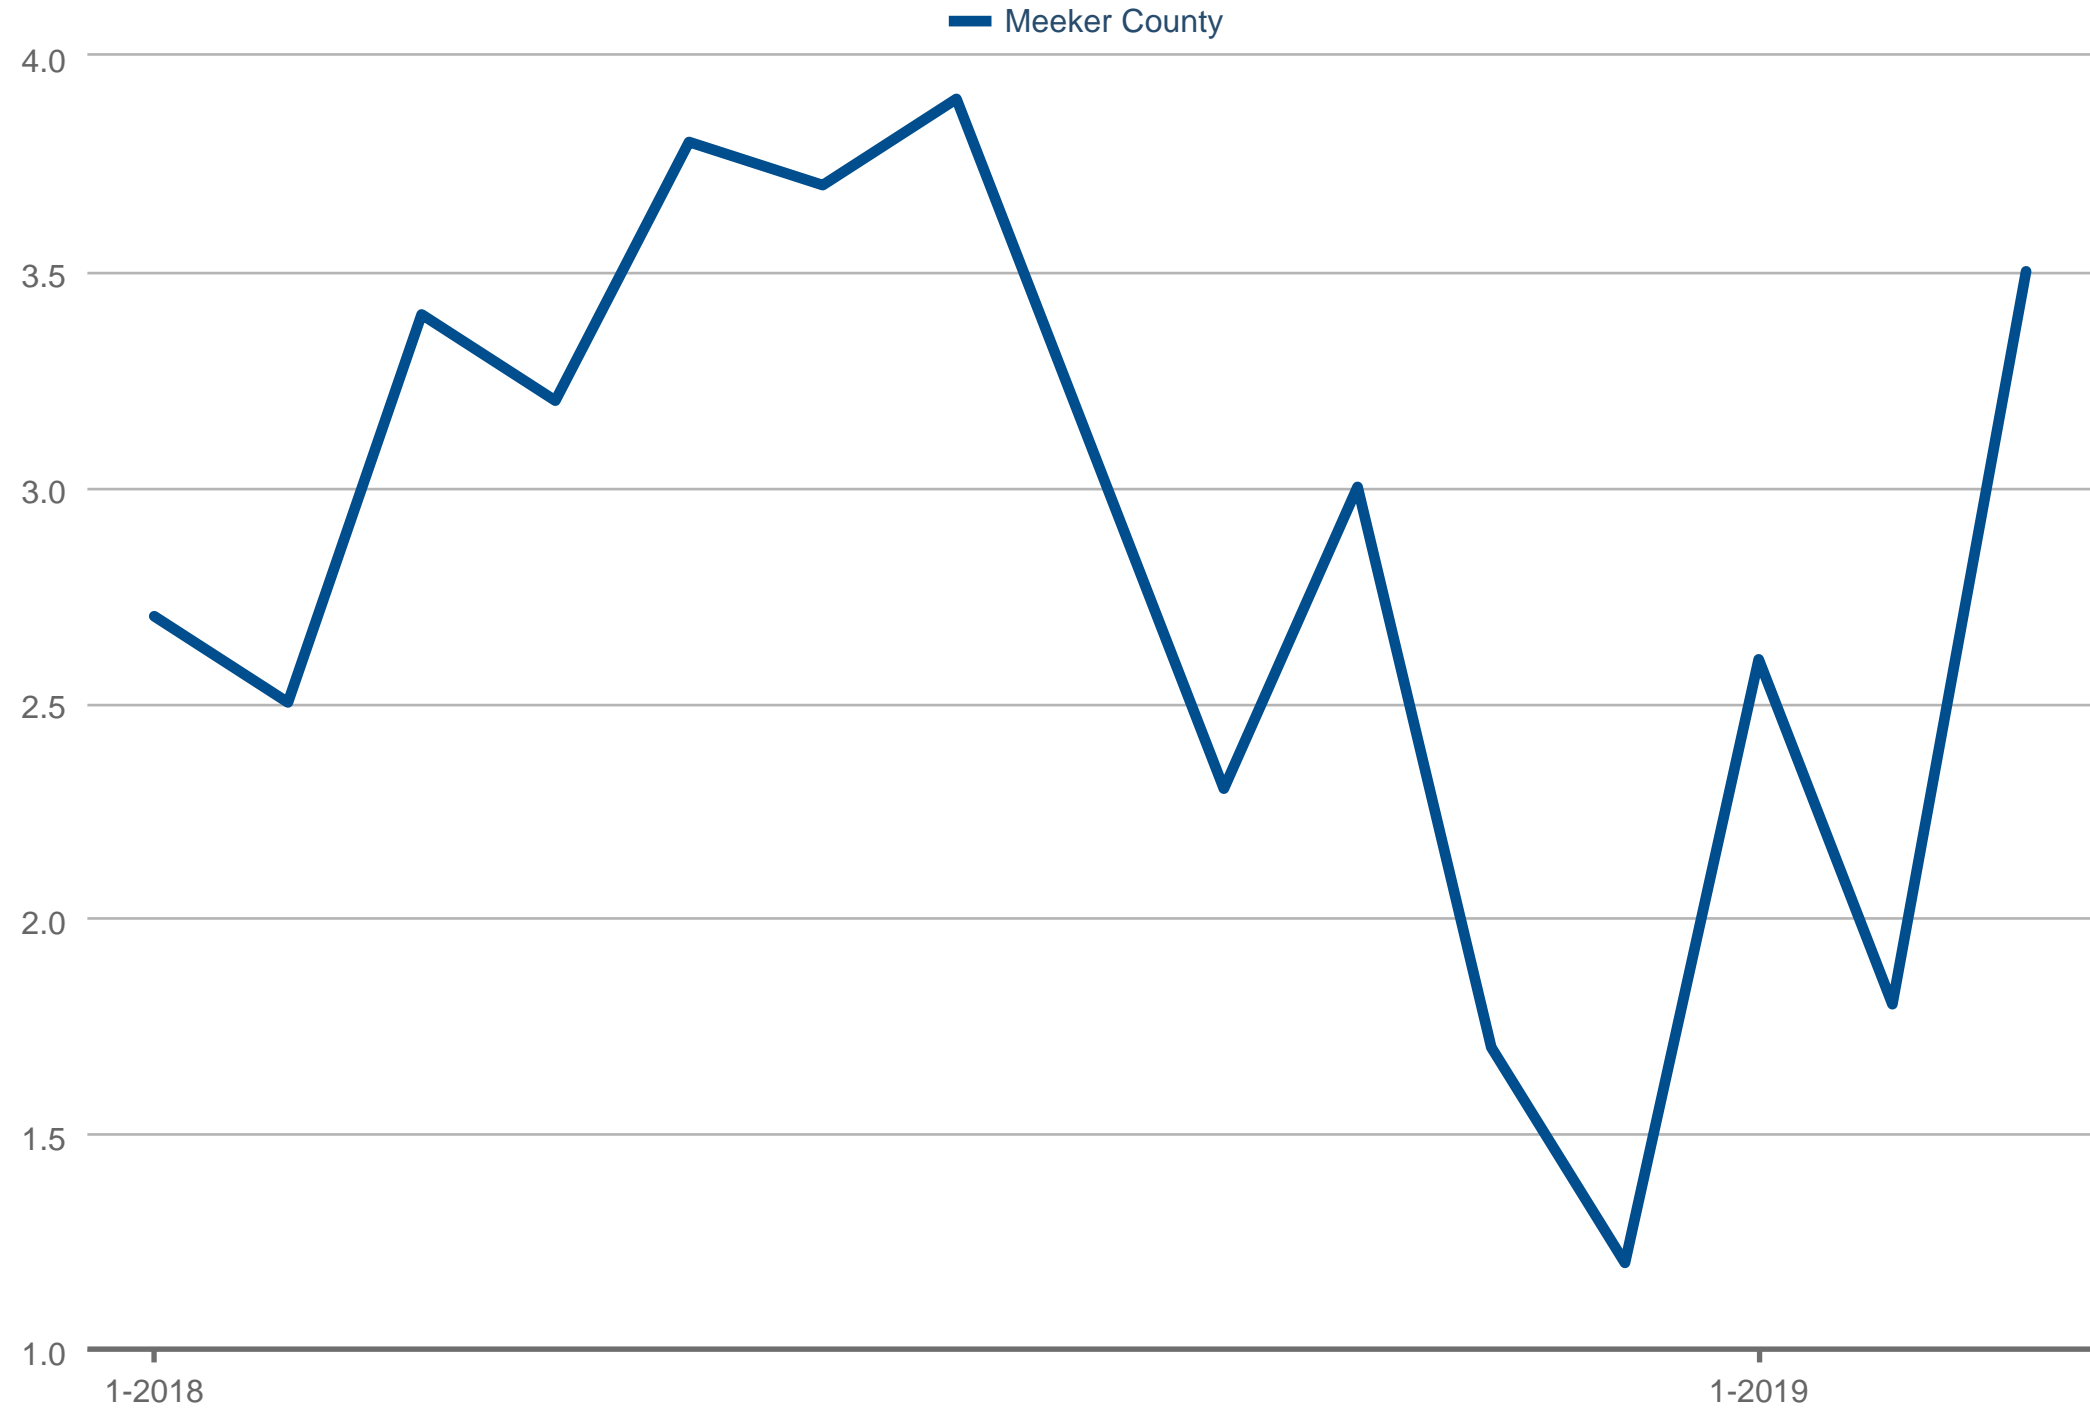

Showings Per Listing

Meeker County

Each data point is one month of activity. Data is from April 21, 2019.