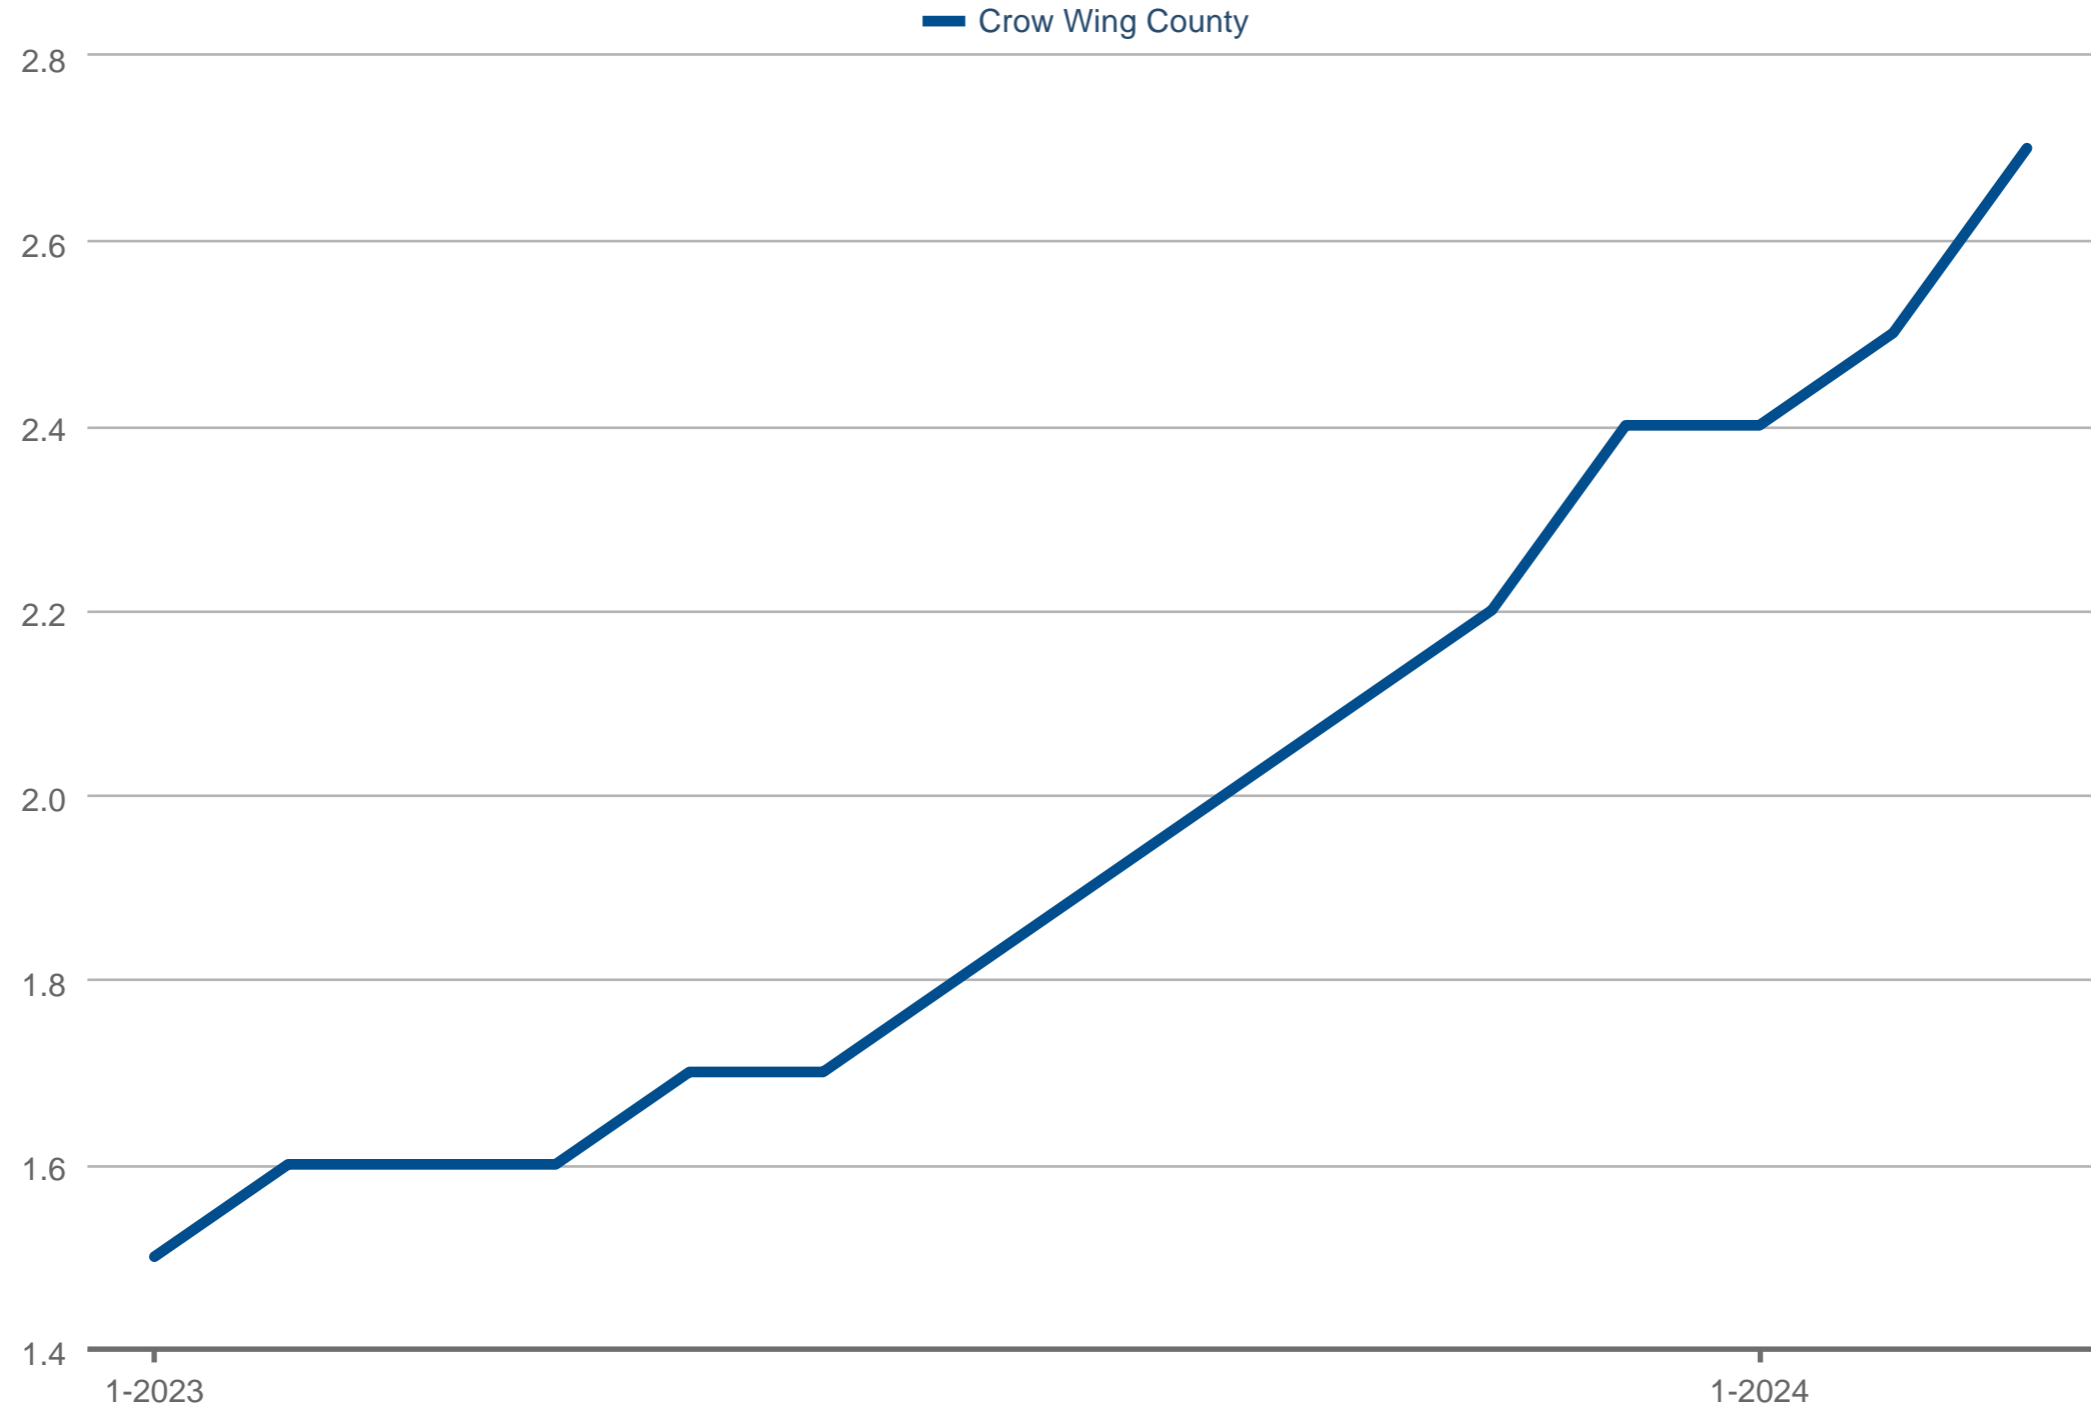

Months Supply of Homes for Sale

Crow Wing County: Single-Family, Non-Waterfront

Each data point is 12 months of activity. Data is from April 16, 2024.